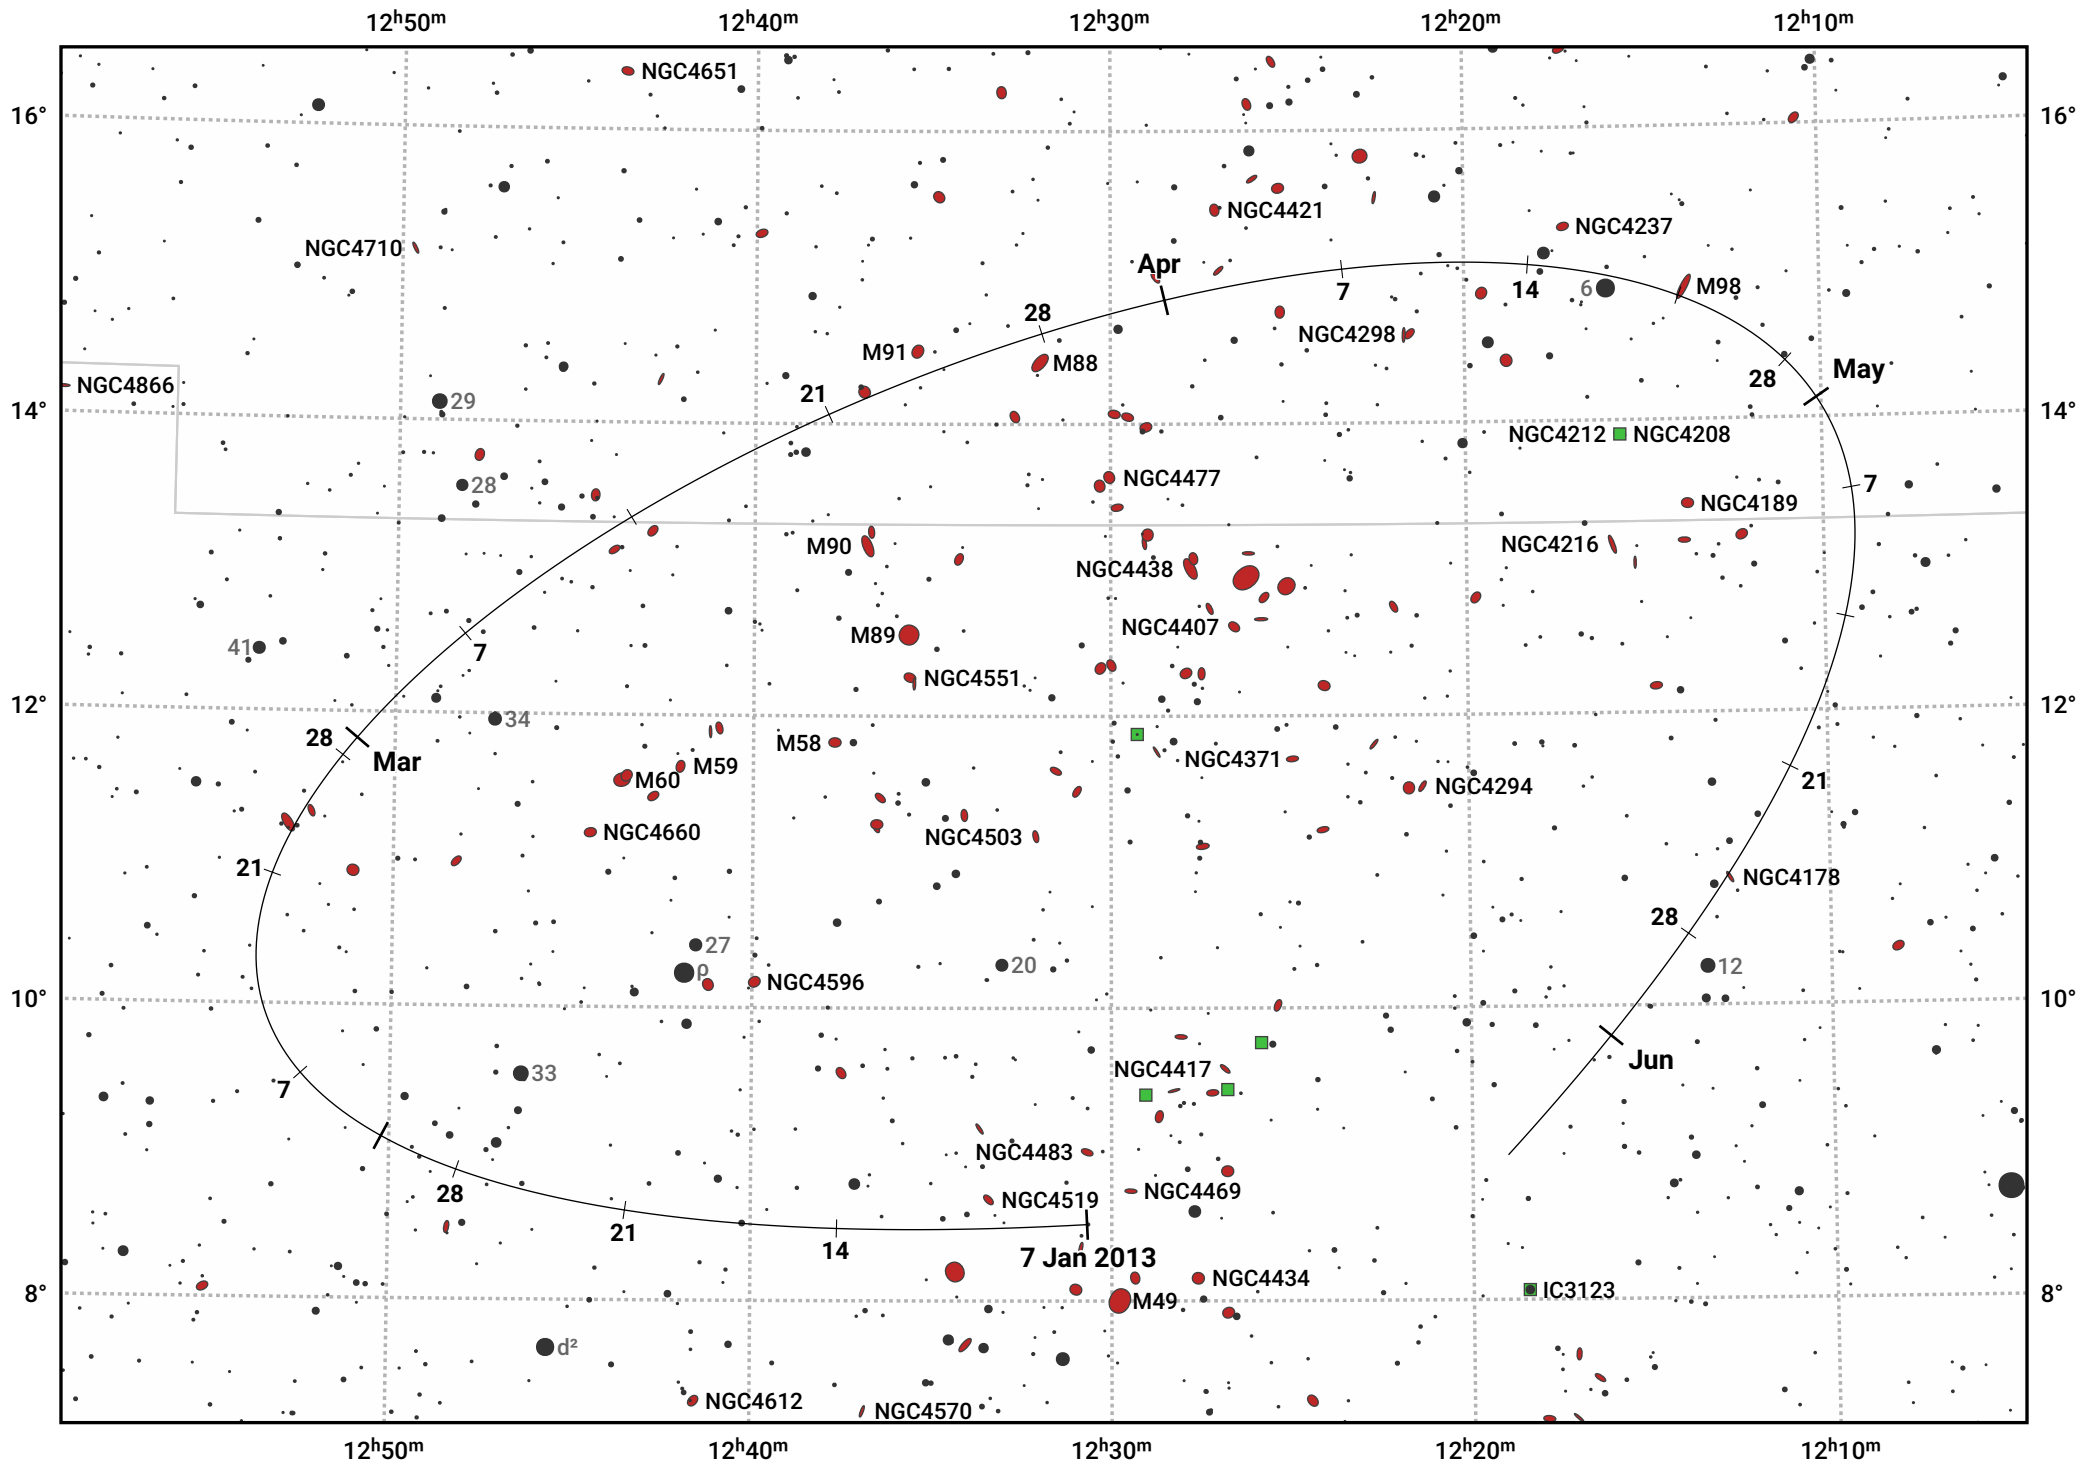

The path of Asteroid 14 Irene around opposition on 23 Mar 2013

© Dominic Ford 2011–2024. Date markers placed at midnight UTC. Downloaded from <https://in-the-sky.org>

Magnitude scale: · 11.0 · 10.0 · 9.0 · 8.0 · 7.0 · 6.0 · 5.0 · 4.0

— Ecliptic Plane

■ Galaxy
 ■ Bright nebula
 ● Open cluster
 ⊕ Globular cluster

Date	Mag	Phase
2013 Feb 1	10.2	96%
2013 Feb 23	9.6	98%
2013 Mar 1	9.5	99%
2013 Apr 1	9.2	99%
2013 May 1	9.9	97%
2013 Jun 1	10.5	95%