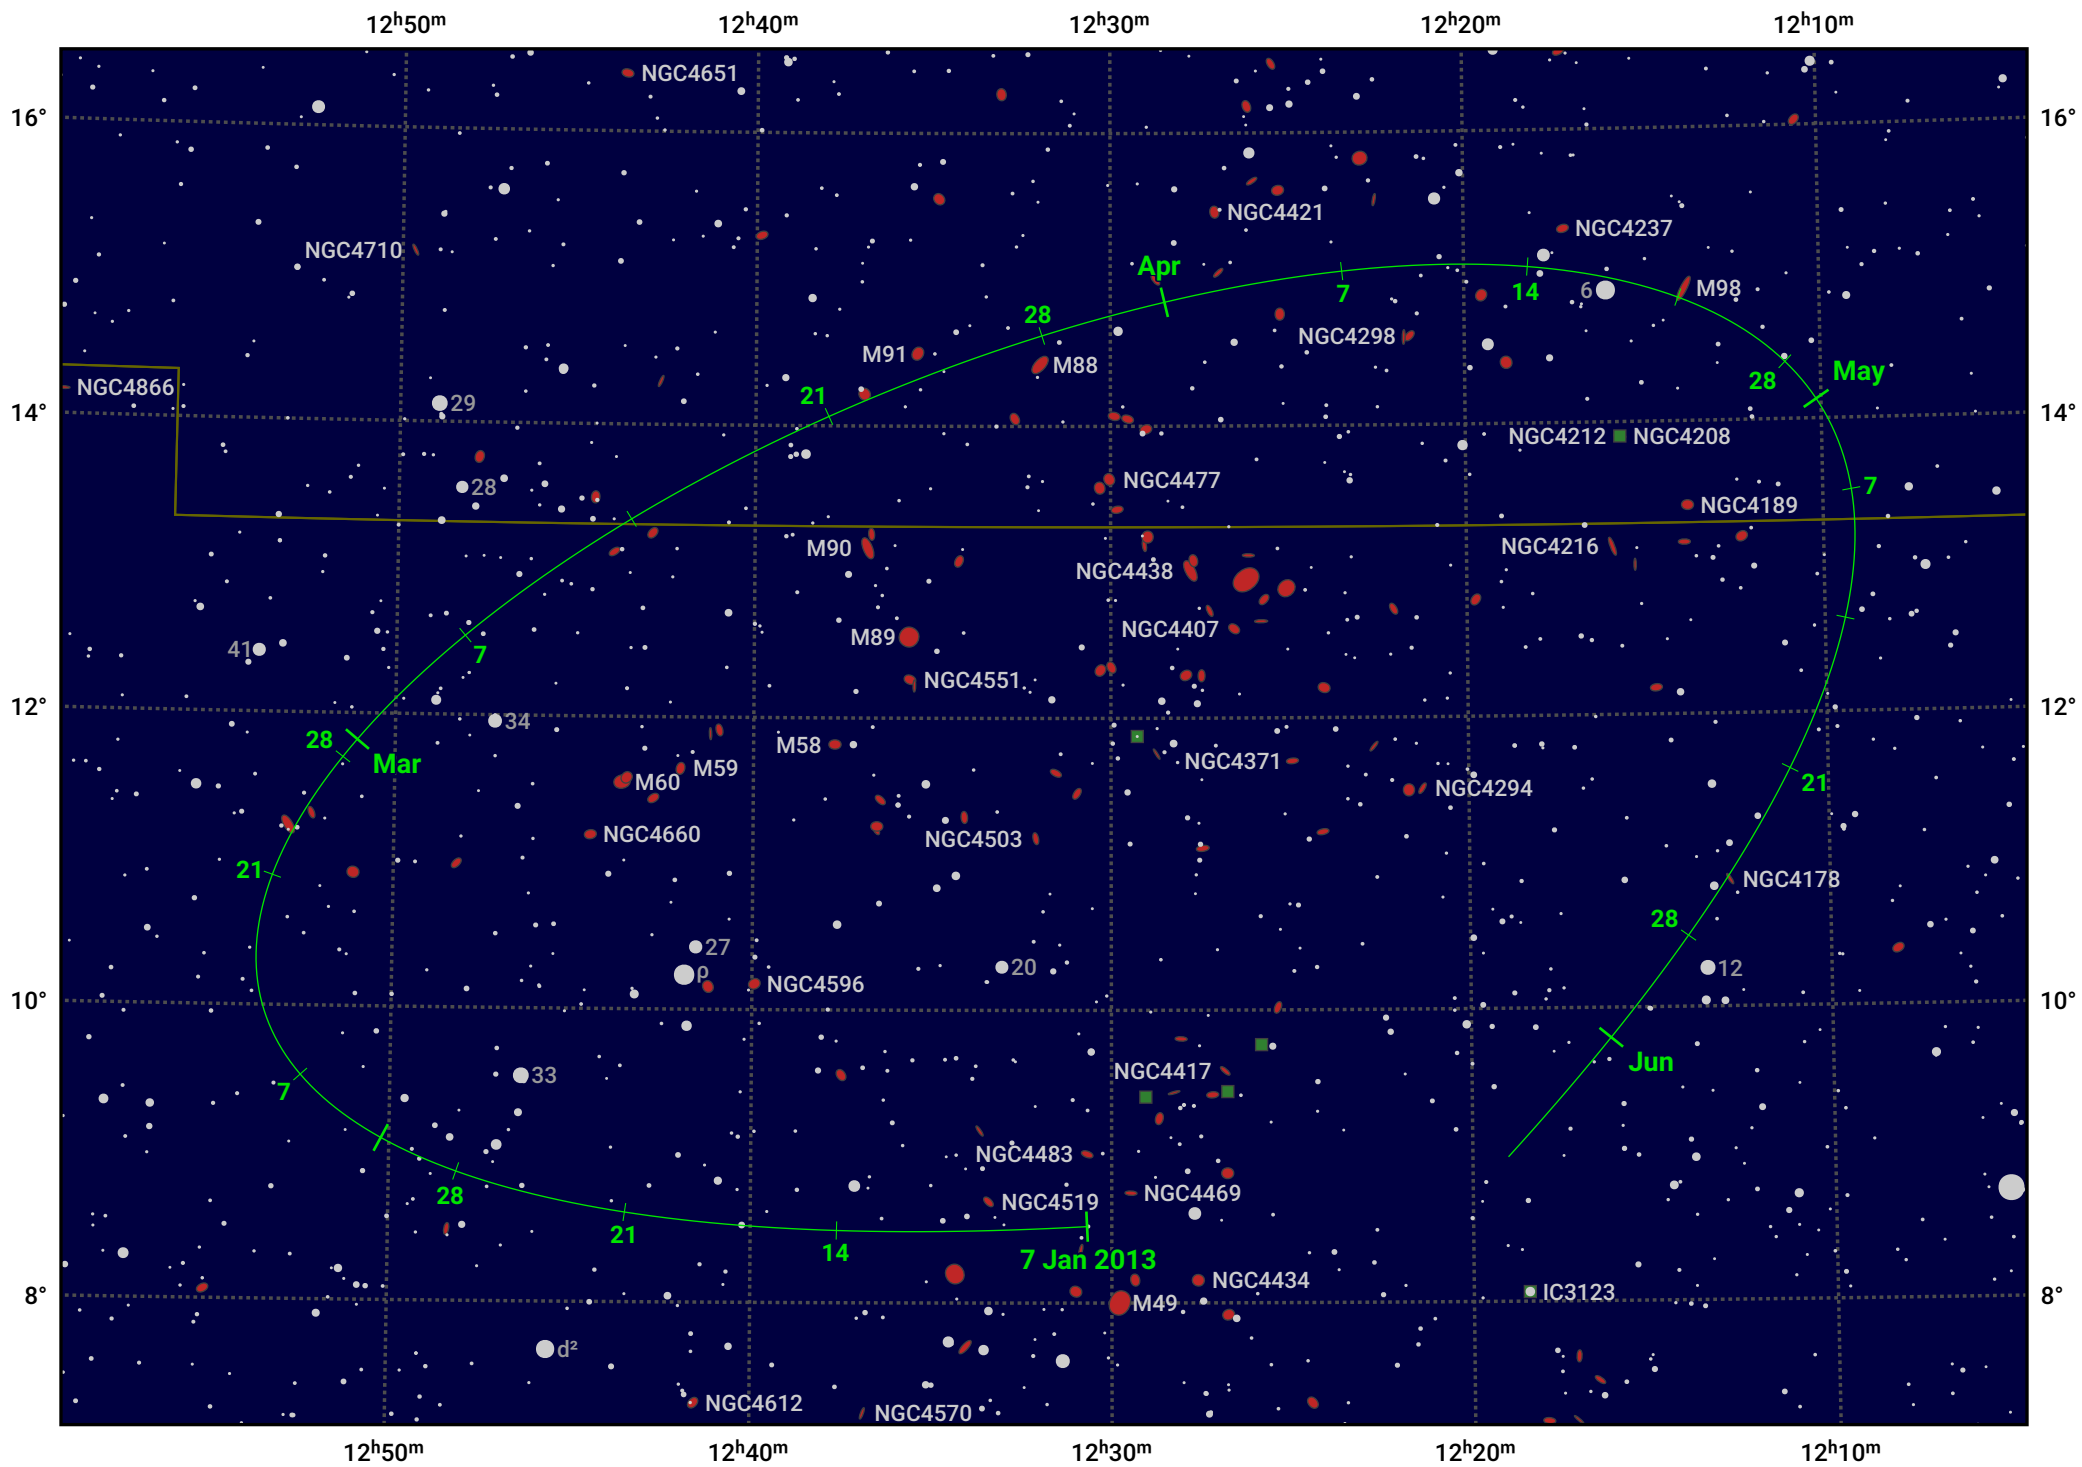

The path of Asteroid 14 Irene around opposition on 23 Mar 2013

© Dominic Ford 2011–2024. Date markers placed at midnight UTC. Downloaded from <https://in-the-sky.org>

Magnitude scale: 11.0 10.0 9.0 8.0 7.0 6.0 5.0 4.0

— Ecliptic Plane

Galaxy Bright nebula Open cluster Globular cluster

Date	Mag	Phase
2013 Feb 1	10.2	96%
2013 Feb 23	9.6	98%
2013 Mar 1	9.5	99%
2013 Apr 1	9.2	99%
2013 May 1	9.9	97%
2013 Jun 1	10.5	95%