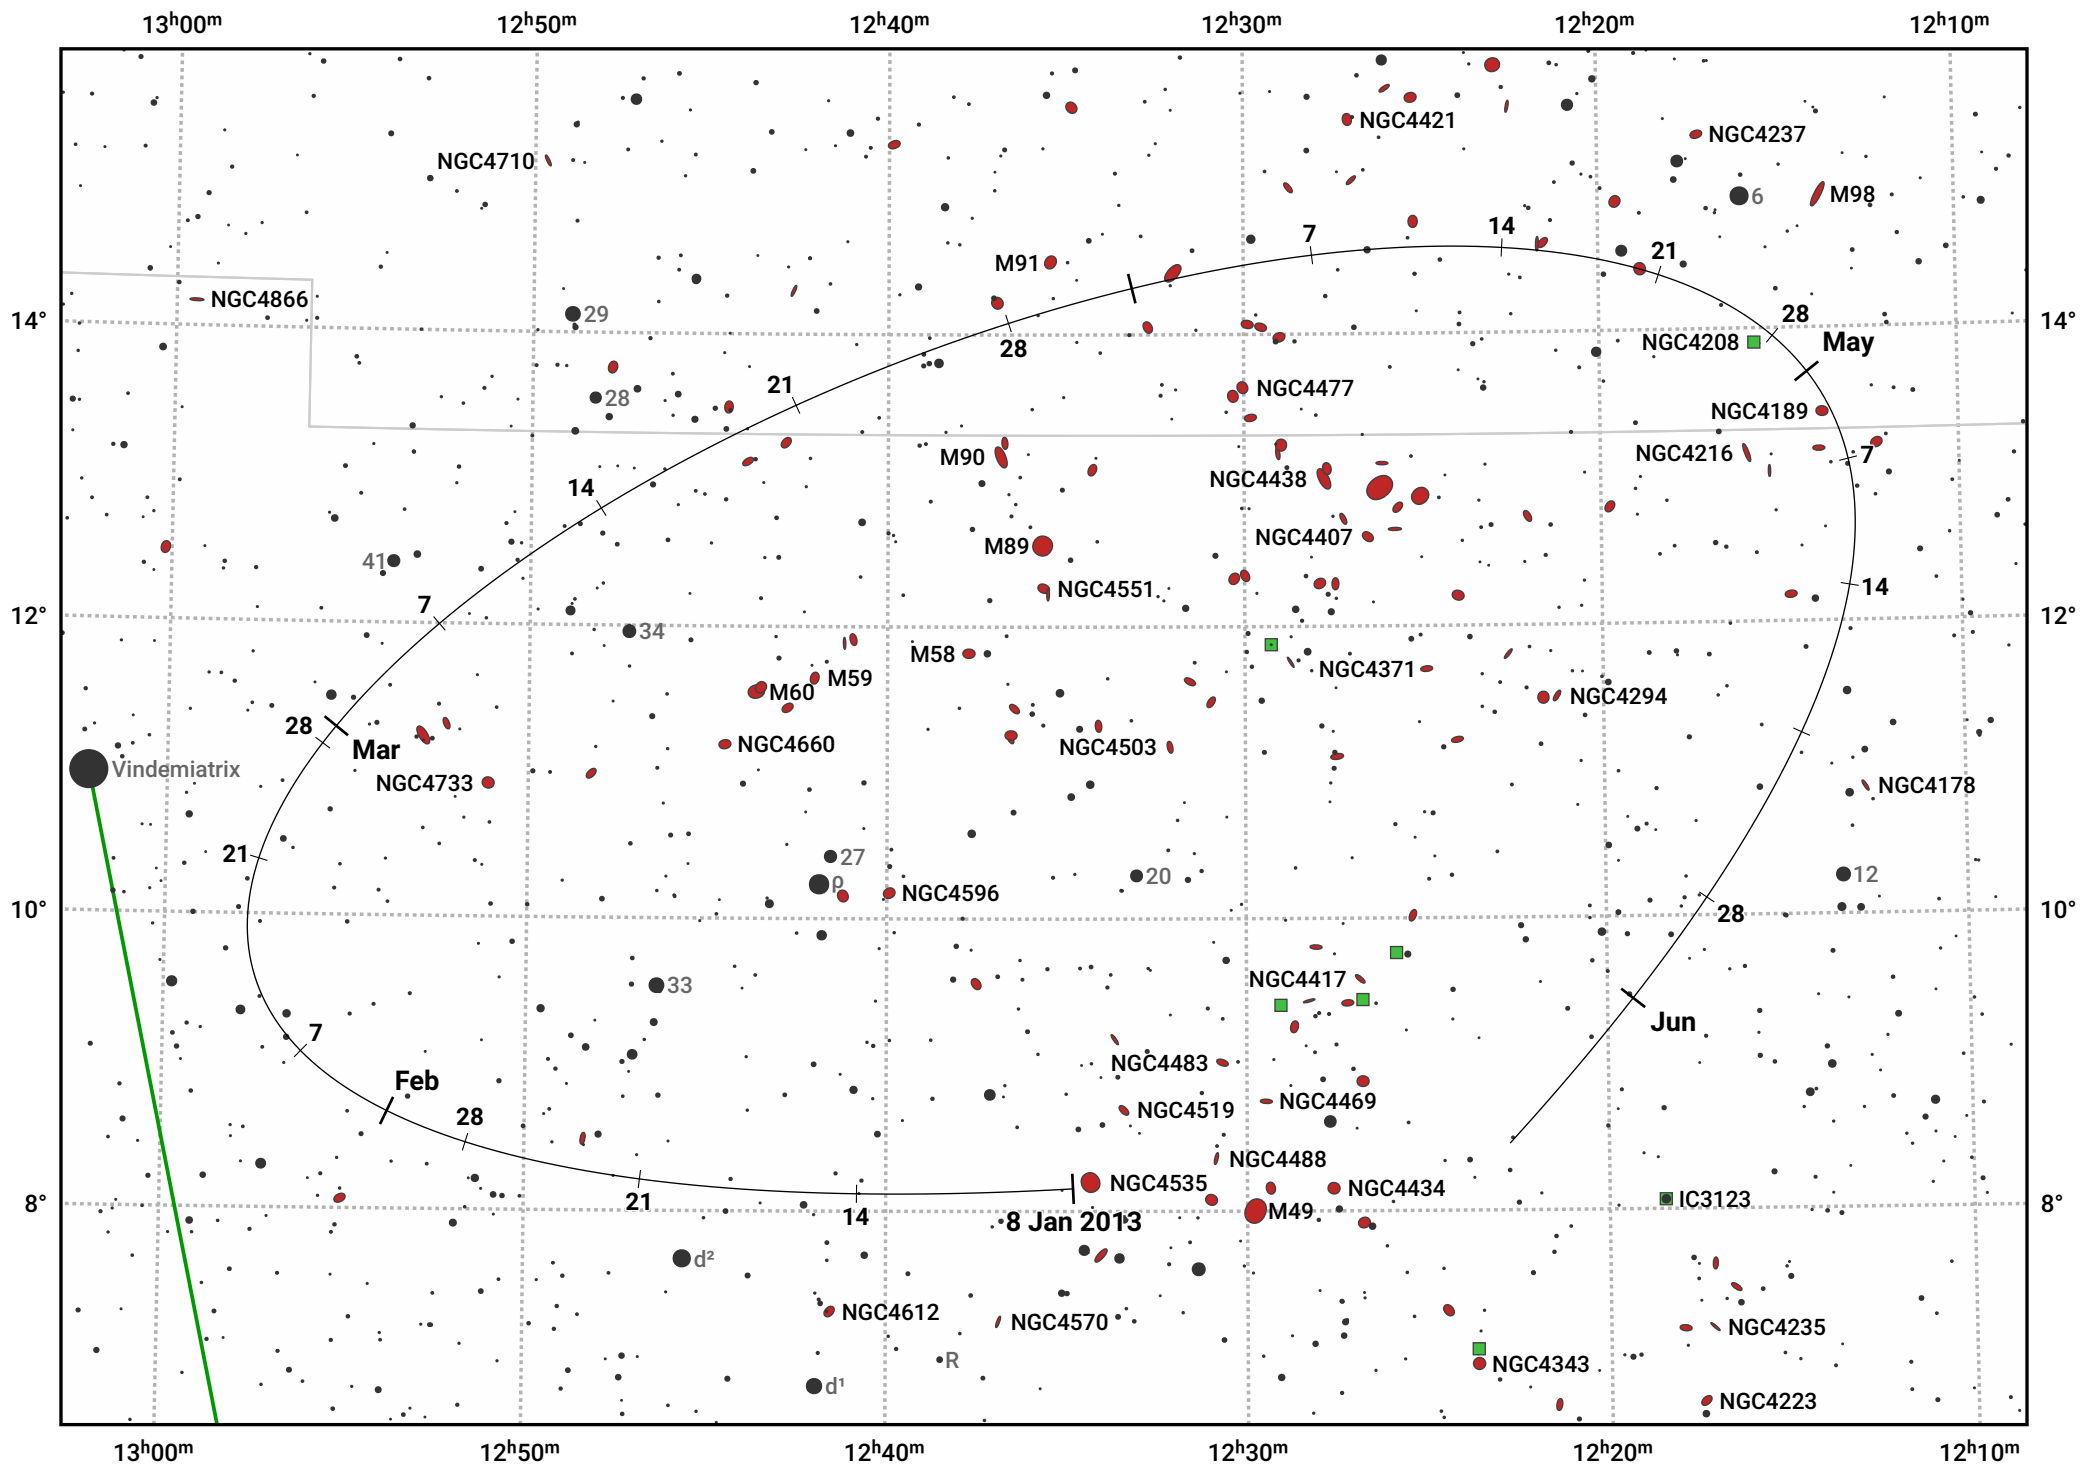

The path of Asteroid 14 Irene around opposition on 24 Mar 2013

© Dominic Ford 2011–2024. Date markers placed at midnight UTC. Downloaded from <https://in-the-sky.org>

Magnitude scale: 11.0 10.0 9.0 8.0 7.0 6.0 5.0 4.0 3.0 2.0

— Ecliptic Plane

Galaxy Bright nebula Open cluster Globular cluster

Date	Mag	Phase
2013 Feb 1	10.2	96%
2013 Feb 24	9.6	98%
2013 Mar 1	9.5	99%
2013 Apr 1	9.2	99%
2013 May 1	9.8	97%
2013 Jun 1	10.5	95%