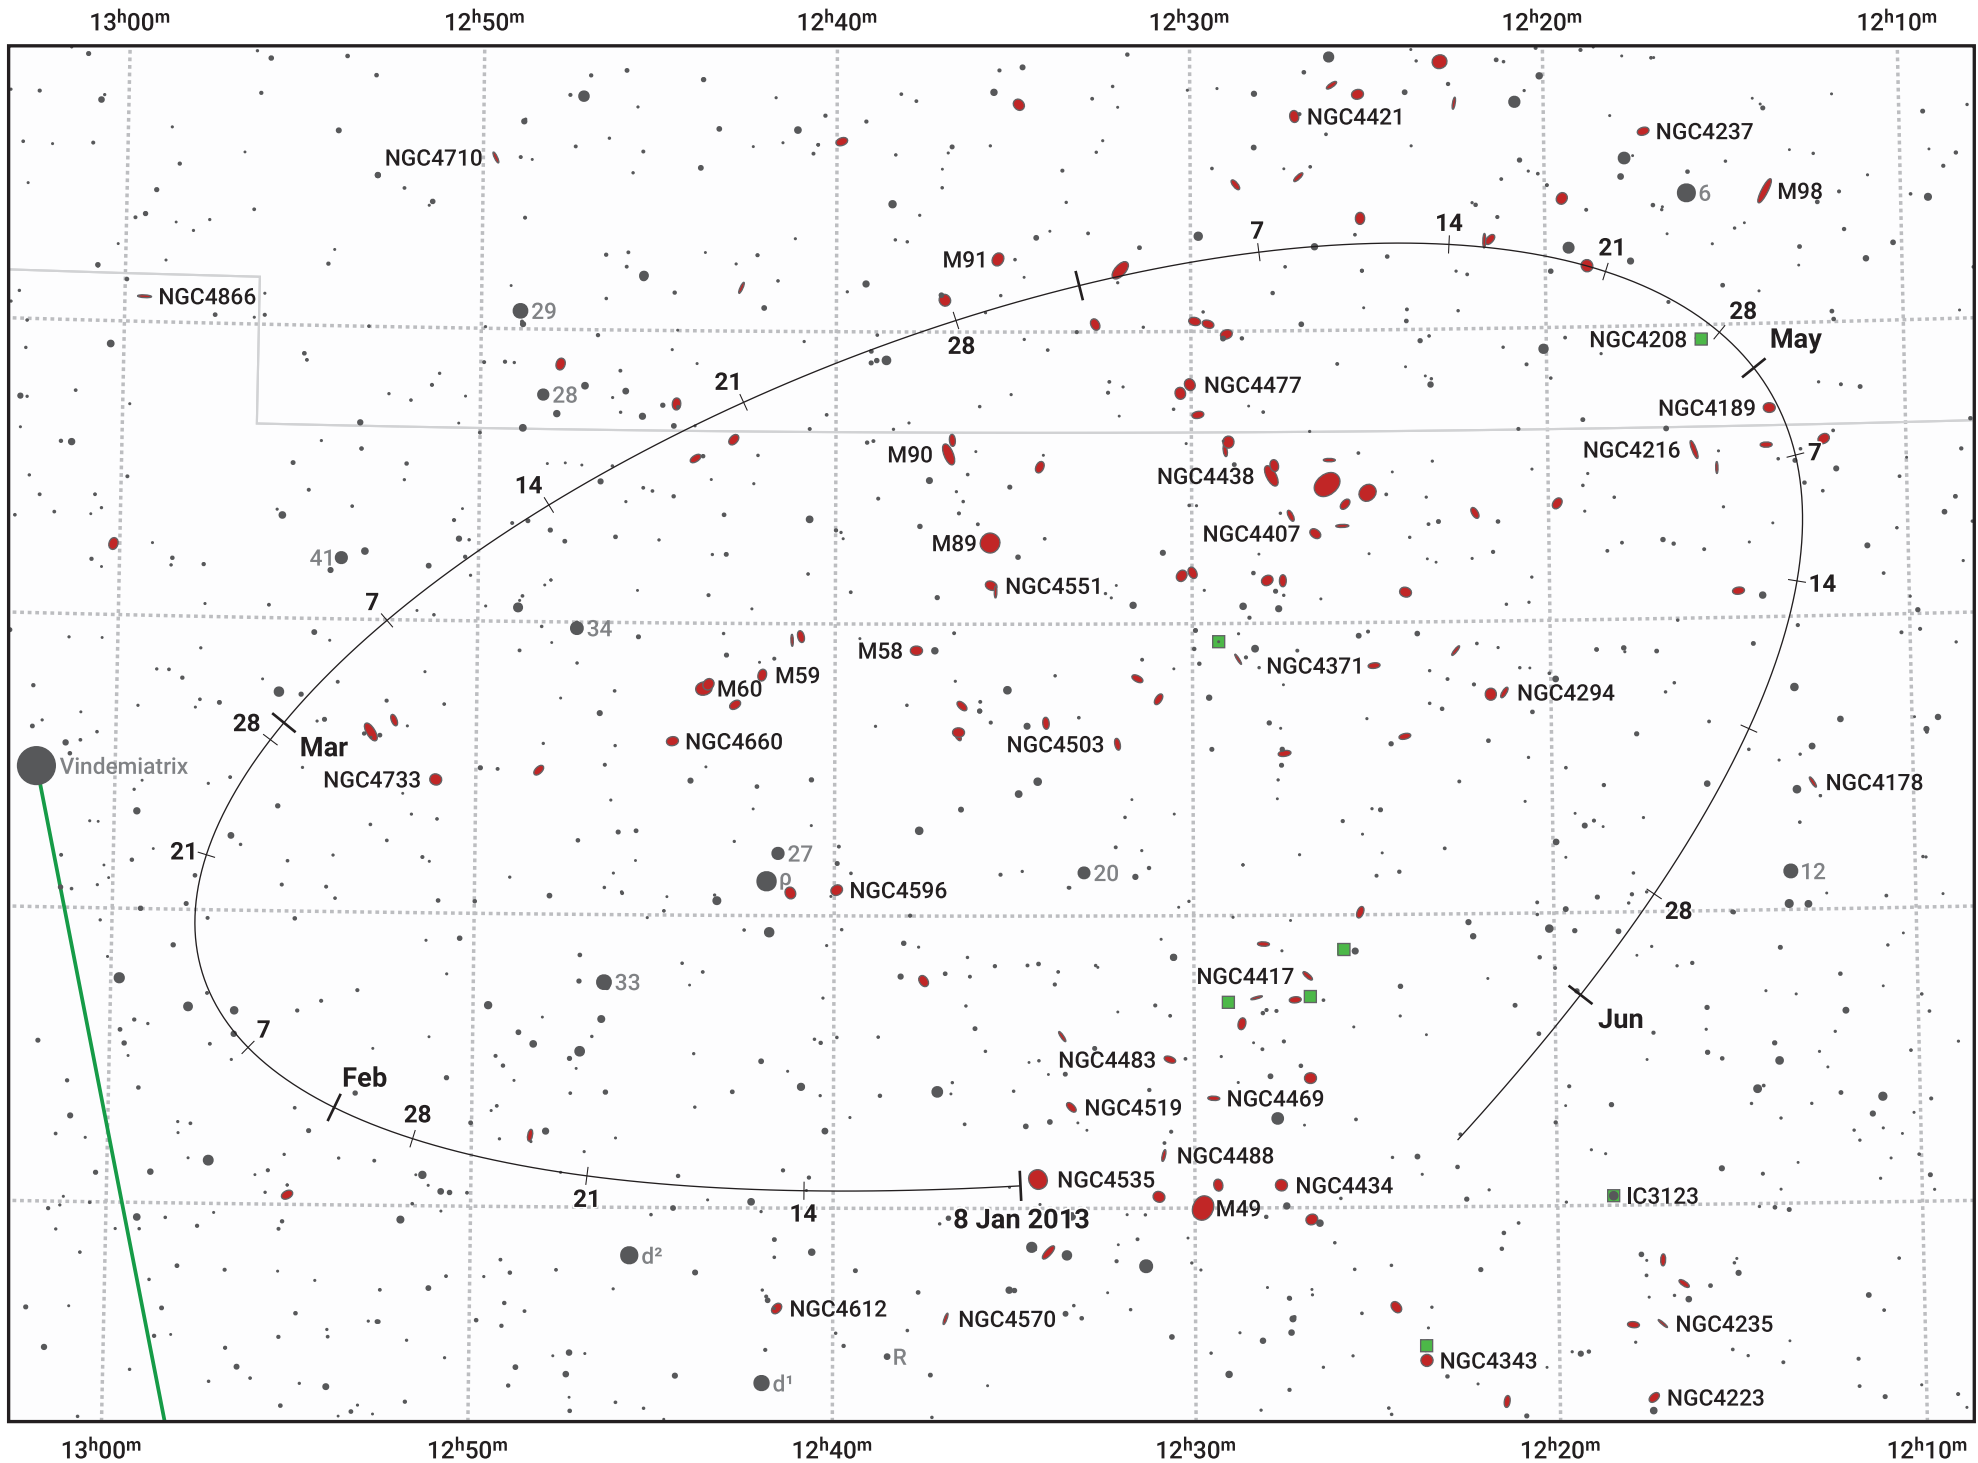

The path of Asteroid 14 Irene around opposition on 24 Mar 2013

© Dominic Ford 2011–2024. Date markers placed at midnight UTC. Downloaded from <https://in-the-sky.org>

Magnitude scale: 11.0 10.0 9.0 8.0 7.0 6.0 5.0 4.0 3.0 2.0

— Ecliptic Plane

Galaxy Bright nebula Open cluster Globular cluster

Date	Mag	Phase
2013 Feb 1	10.2	96%
2013 Feb 24	9.6	98%
2013 Mar 1	9.5	99%
2013 Apr 1	9.2	99%
2013 May 1	9.8	97%
2013 Jun 1	10.5	95%