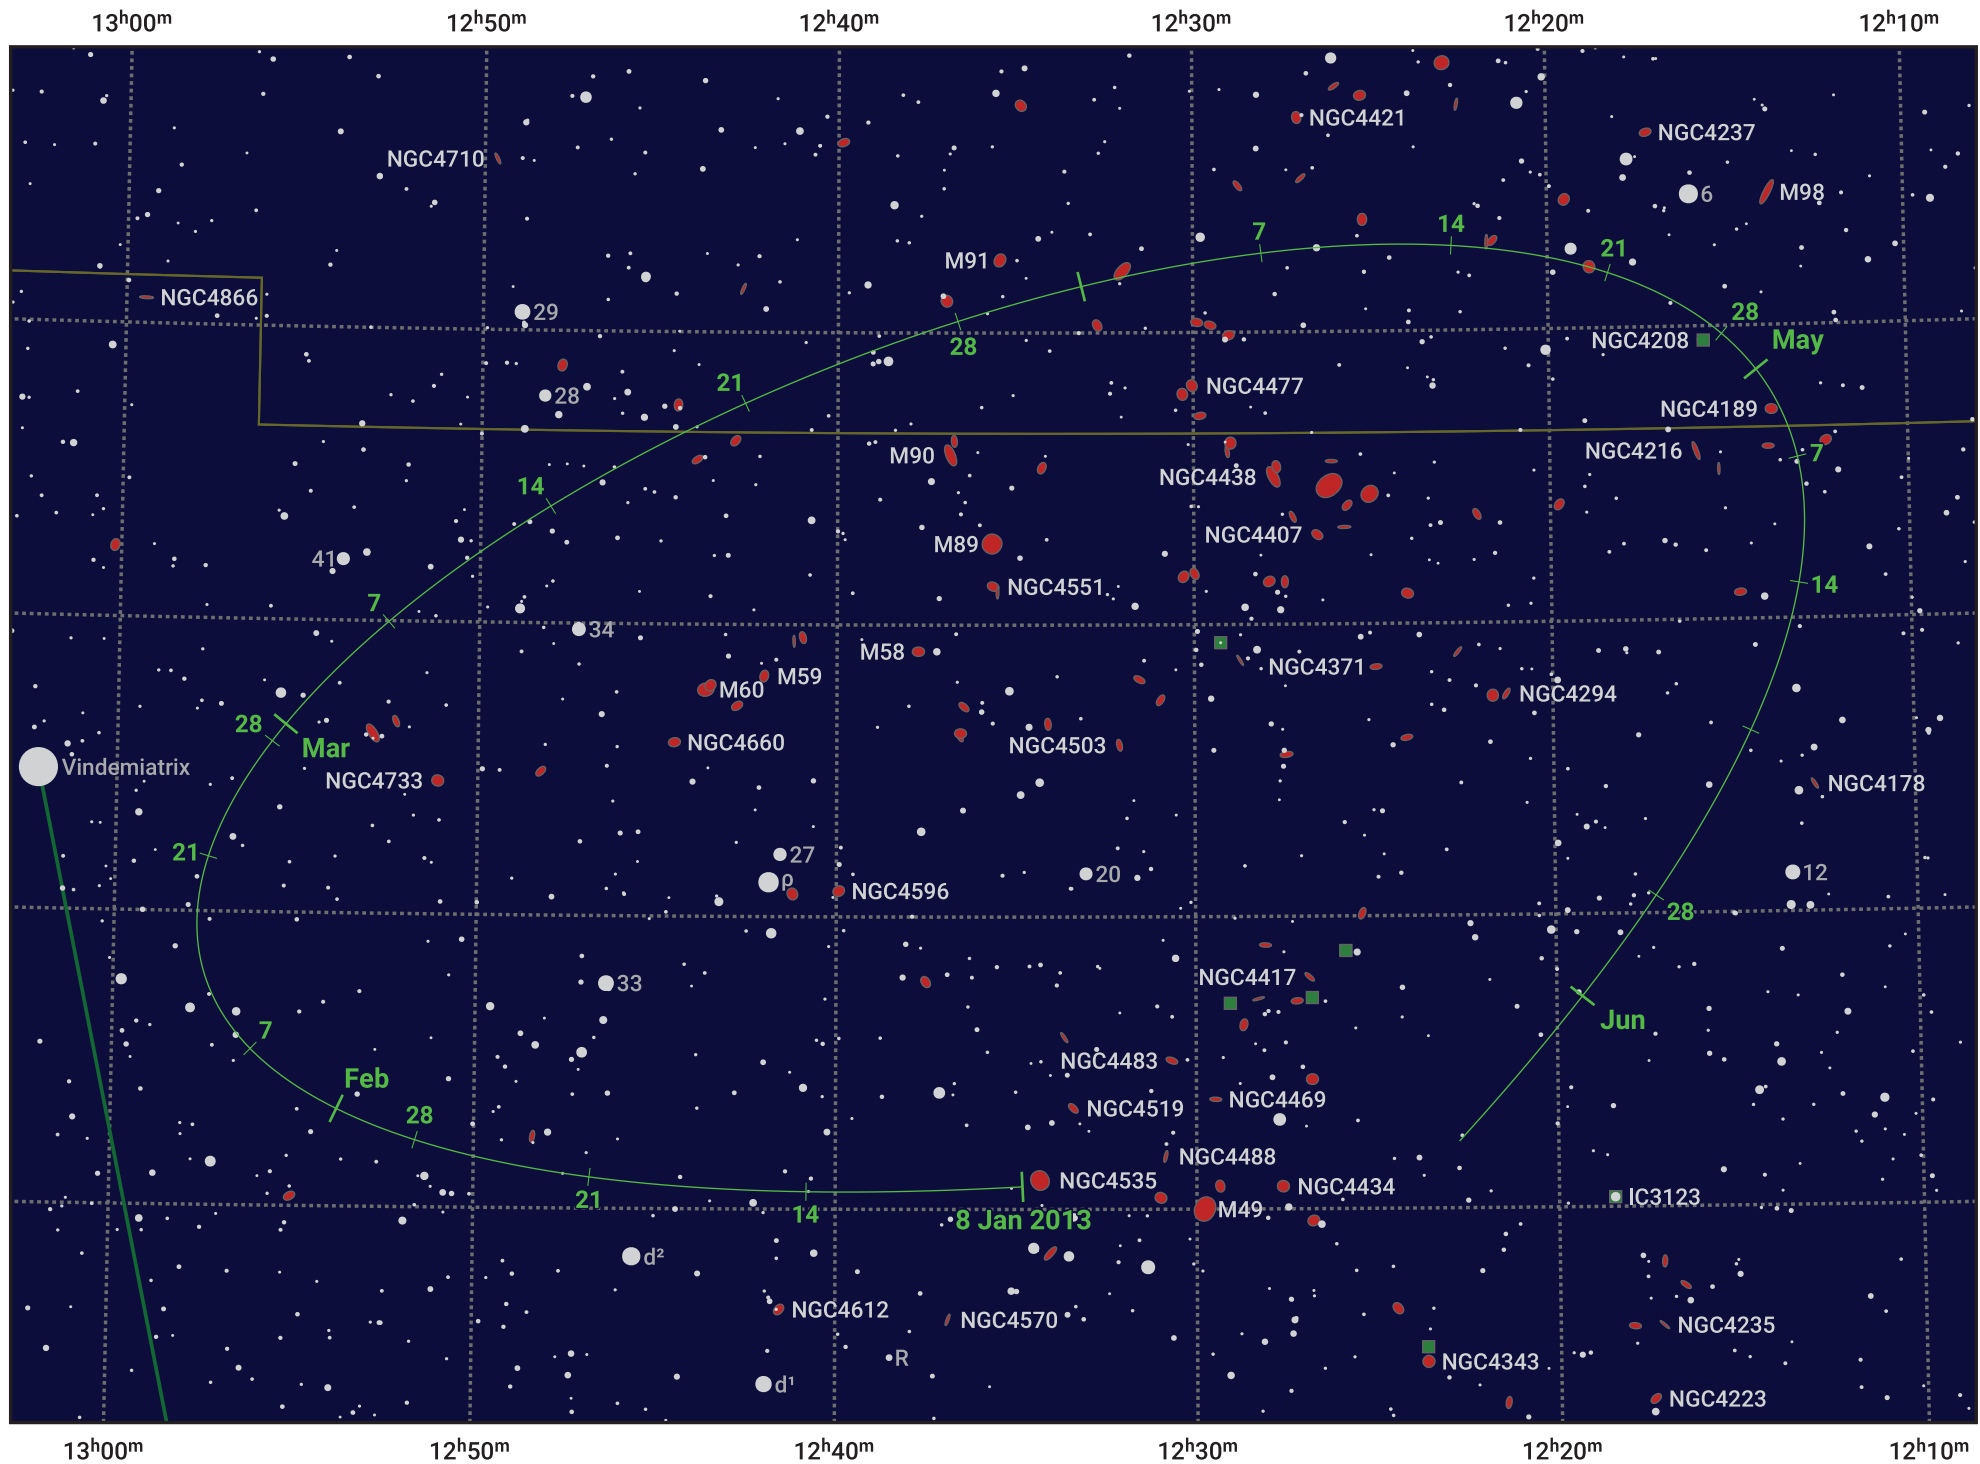

# The path of Asteroid 14 Irene around opposition on 24 Mar 2013

© Dominic Ford 2011–2024. Date markers placed at midnight UTC. Downloaded from <https://in-the-sky.org>

Magnitude scale: • 11.0 • 10.0 • 9.0 • 8.0 • 7.0 • 6.0 • 5.0 • 4.0 • 3.0 • 2.0

— Ecliptic Plane

Galaxy    Bright nebula    Open cluster    Globular cluster

Date	Mag	Phase
2013 Feb 1	10.2	96%
2013 Feb 24	9.6	98%
2013 Mar 1	9.5	99%
2013 Apr 1	9.2	99%
2013 May 1	9.8	97%
2013 Jun 1	10.5	95%