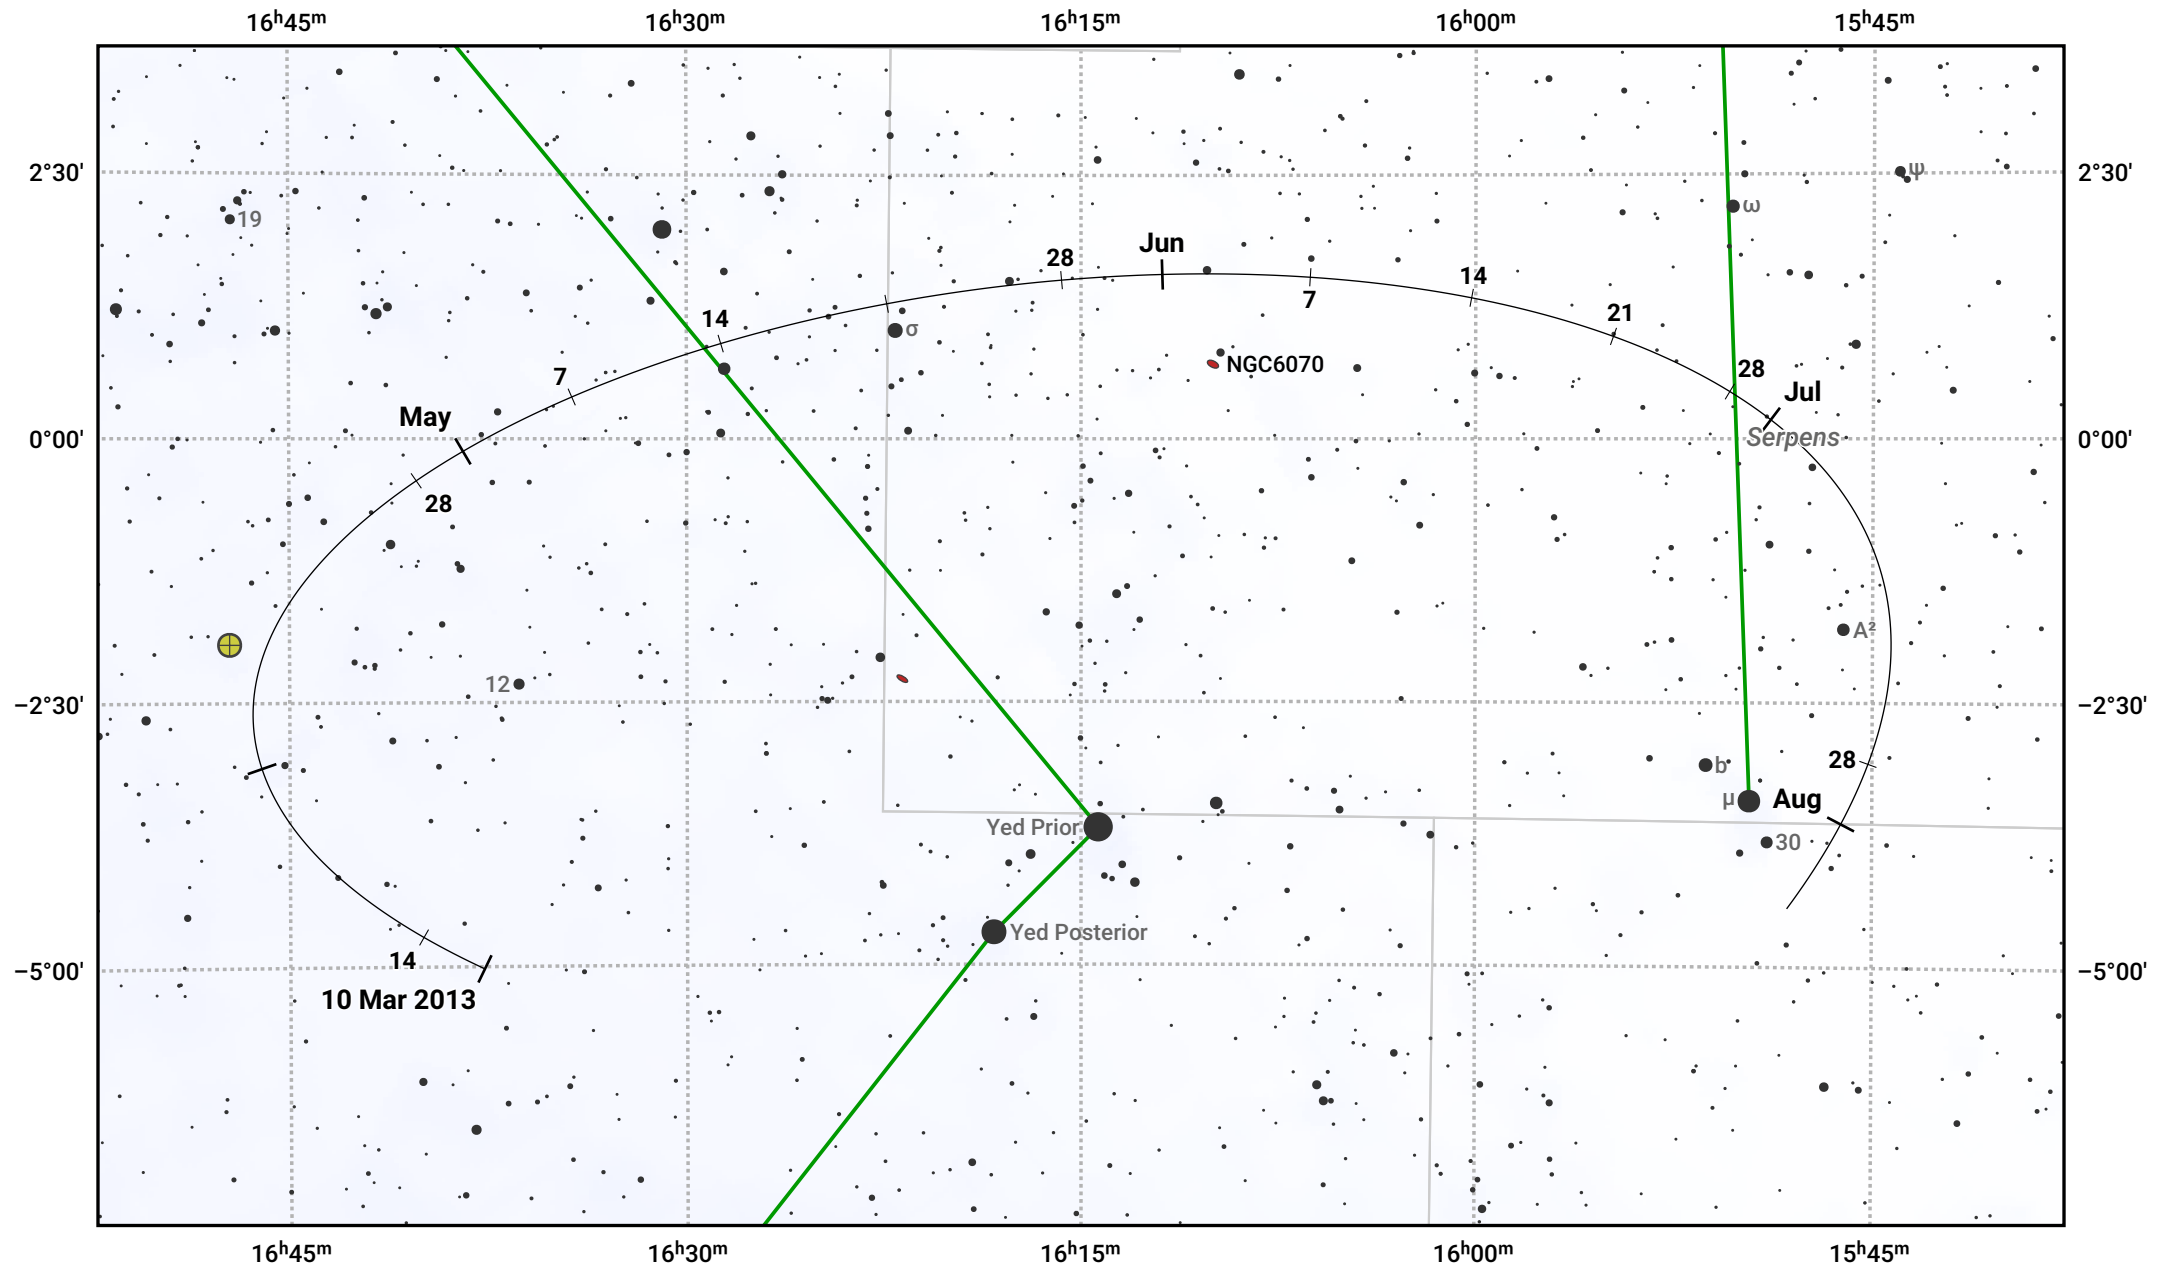

# The path of Asteroid 6 Hebe around opposition on 24 May 2013

© Dominic Ford 2011–2024. Date markers placed at midnight UTC. Downloaded from <https://in-the-sky.org>

Magnitude scale: 10.0 9.0 8.0 7.0 6.0 5.0 4.0 3.0 2.0

— Ecliptic Plane

Galaxy Bright nebula Open cluster Globular cluster

Date	Mag
2013 Apr 1	10.5
2013 May 1	9.9
2013 May 4	9.8
2013 Jun 1	9.6
2013 Jul 1	10.0
2013 Aug 1	10.4