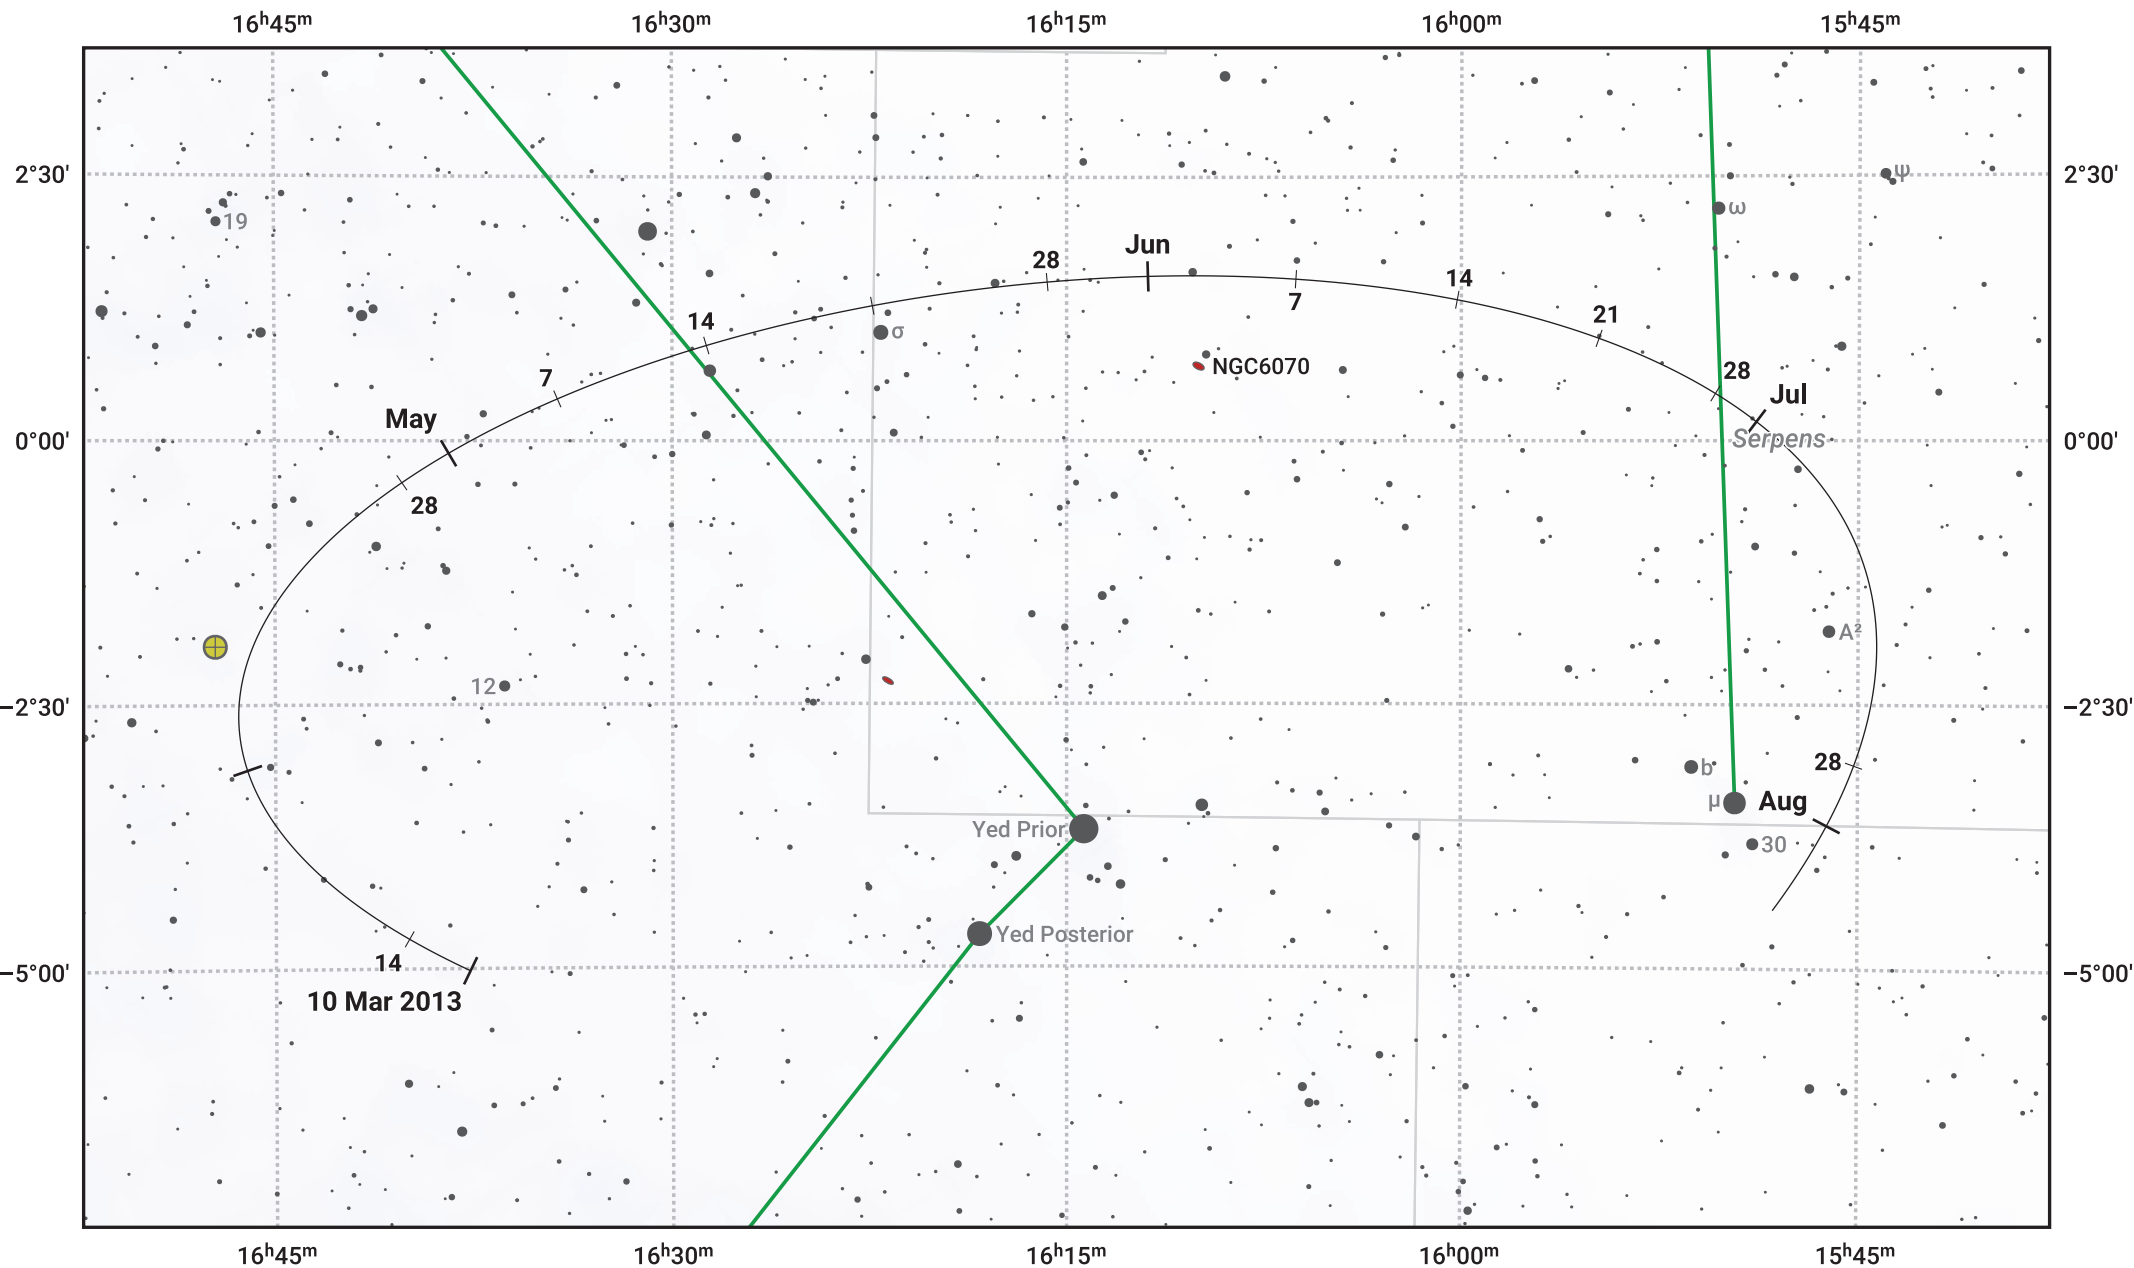

The path of Asteroid 6 Hebe around opposition on 24 May 2013

© Dominic Ford 2011–2024. Date markers placed at midnight UTC. Downloaded from <https://in-the-sky.org>

Magnitude scale: 10.0 9.0 8.0 7.0 6.0 5.0 4.0 3.0 2.0

— Ecliptic Plane

Galaxy Bright nebula Open cluster Globular cluster

Date	Mag
2013 Apr 1	10.5
2013 May 1	9.9
2013 May 4	9.8
2013 Jun 1	9.6
2013 Jul 1	10.0
2013 Aug 1	10.4