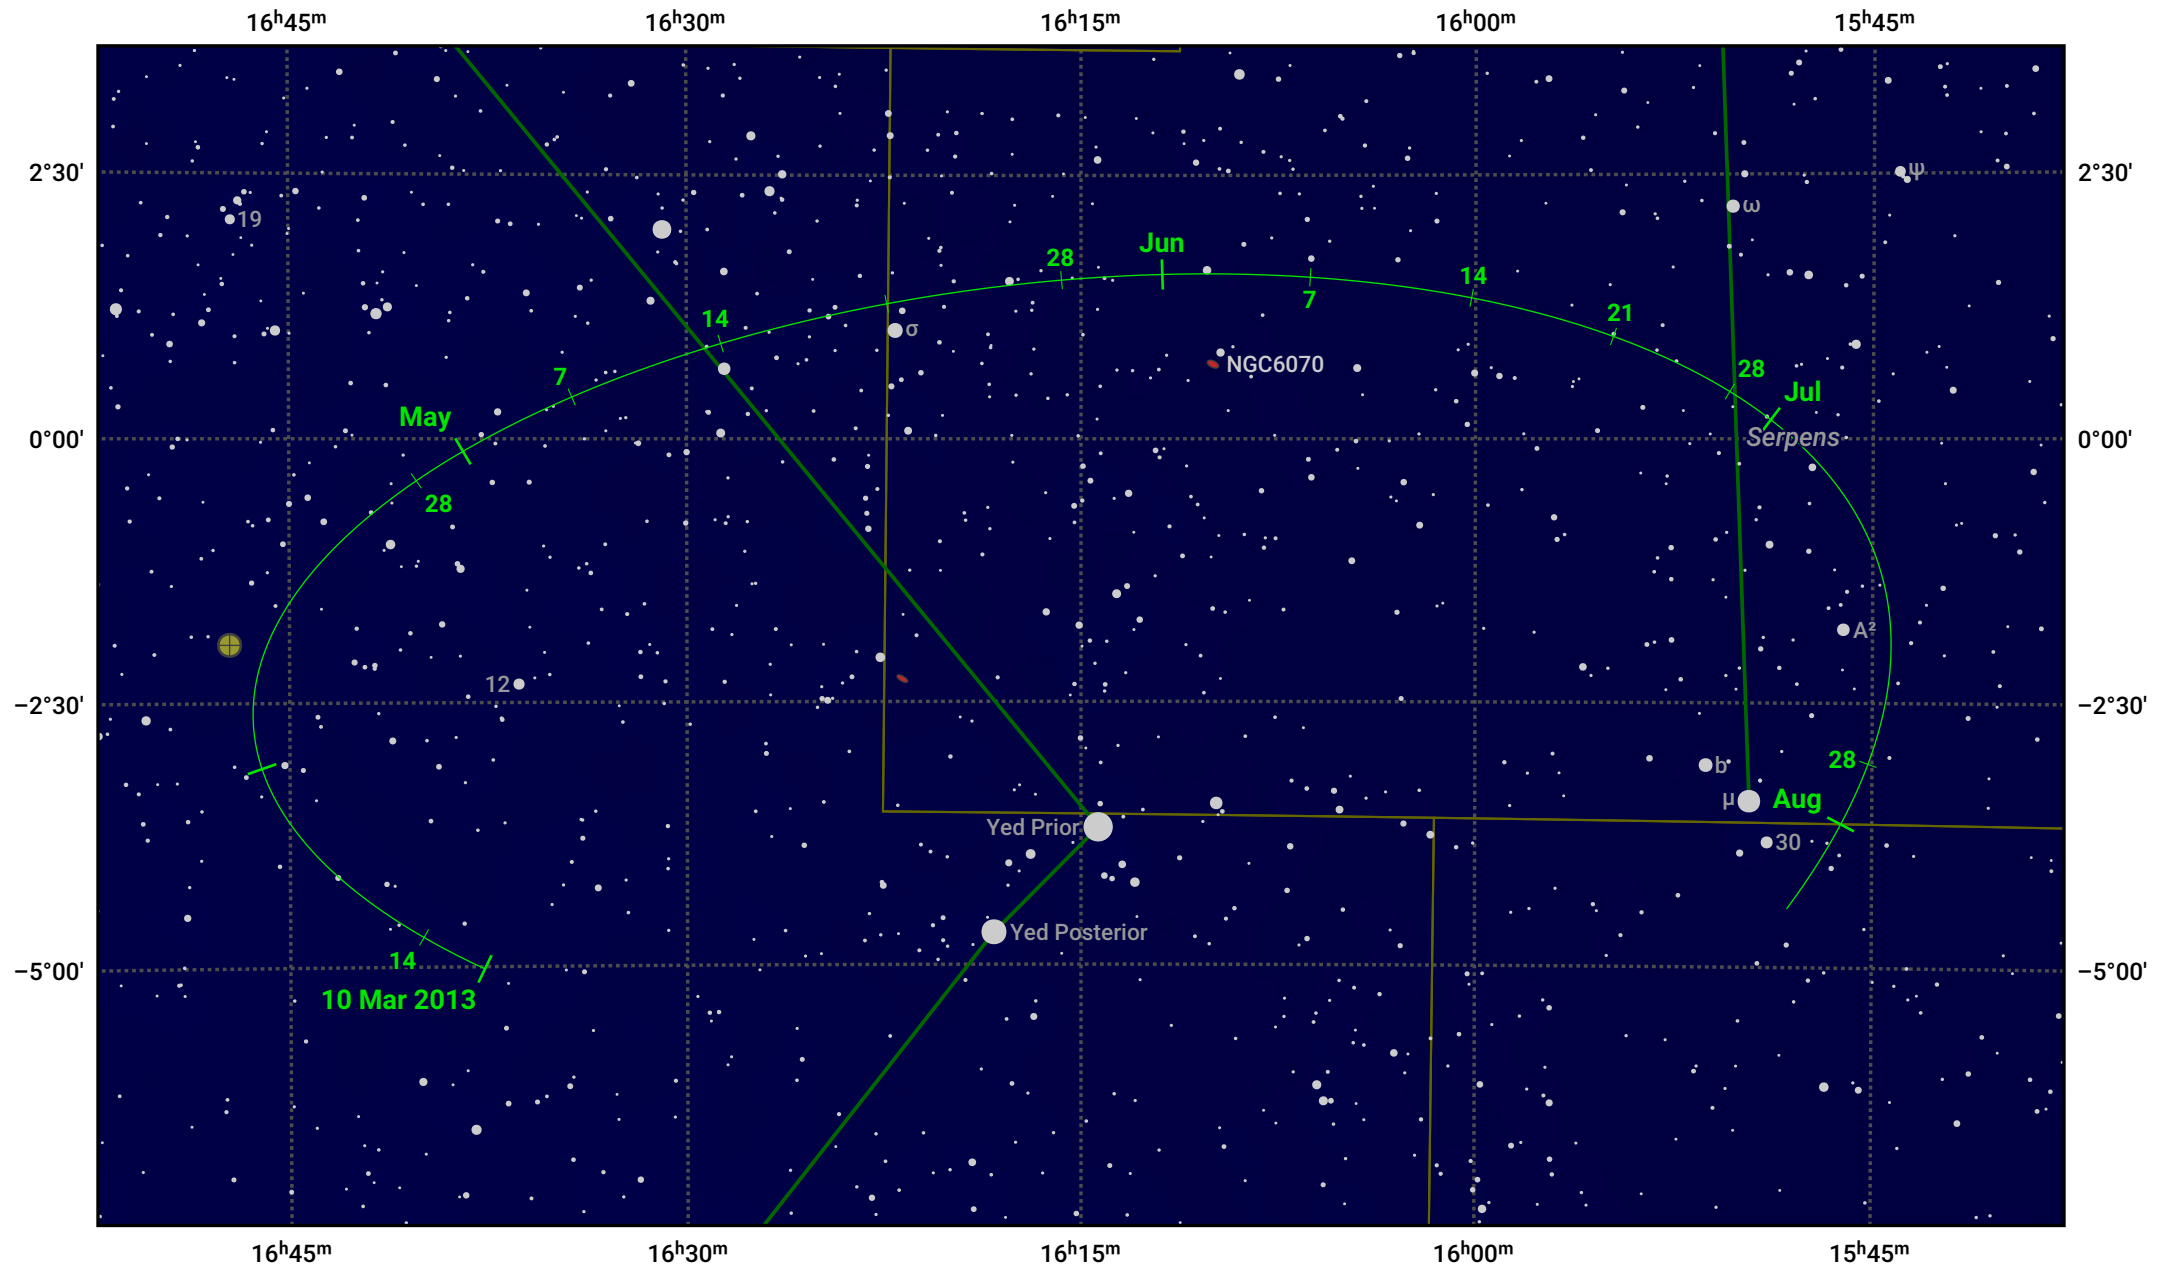

The path of Asteroid 6 Hebe around opposition on 24 May 2013

© Dominic Ford 2011–2024. Date markers placed at midnight UTC. Downloaded from <https://in-the-sky.org>

Magnitude scale: 10.0 9.0 8.0 7.0 6.0 5.0 4.0 3.0 2.0

— Ecliptic Plane

Galaxy Bright nebula Open cluster Globular cluster

Date	Mag
2013 Apr 1	10.5
2013 May 1	9.9
2013 May 4	9.8
2013 Jun 1	9.6
2013 Jul 1	10.0
2013 Aug 1	10.4