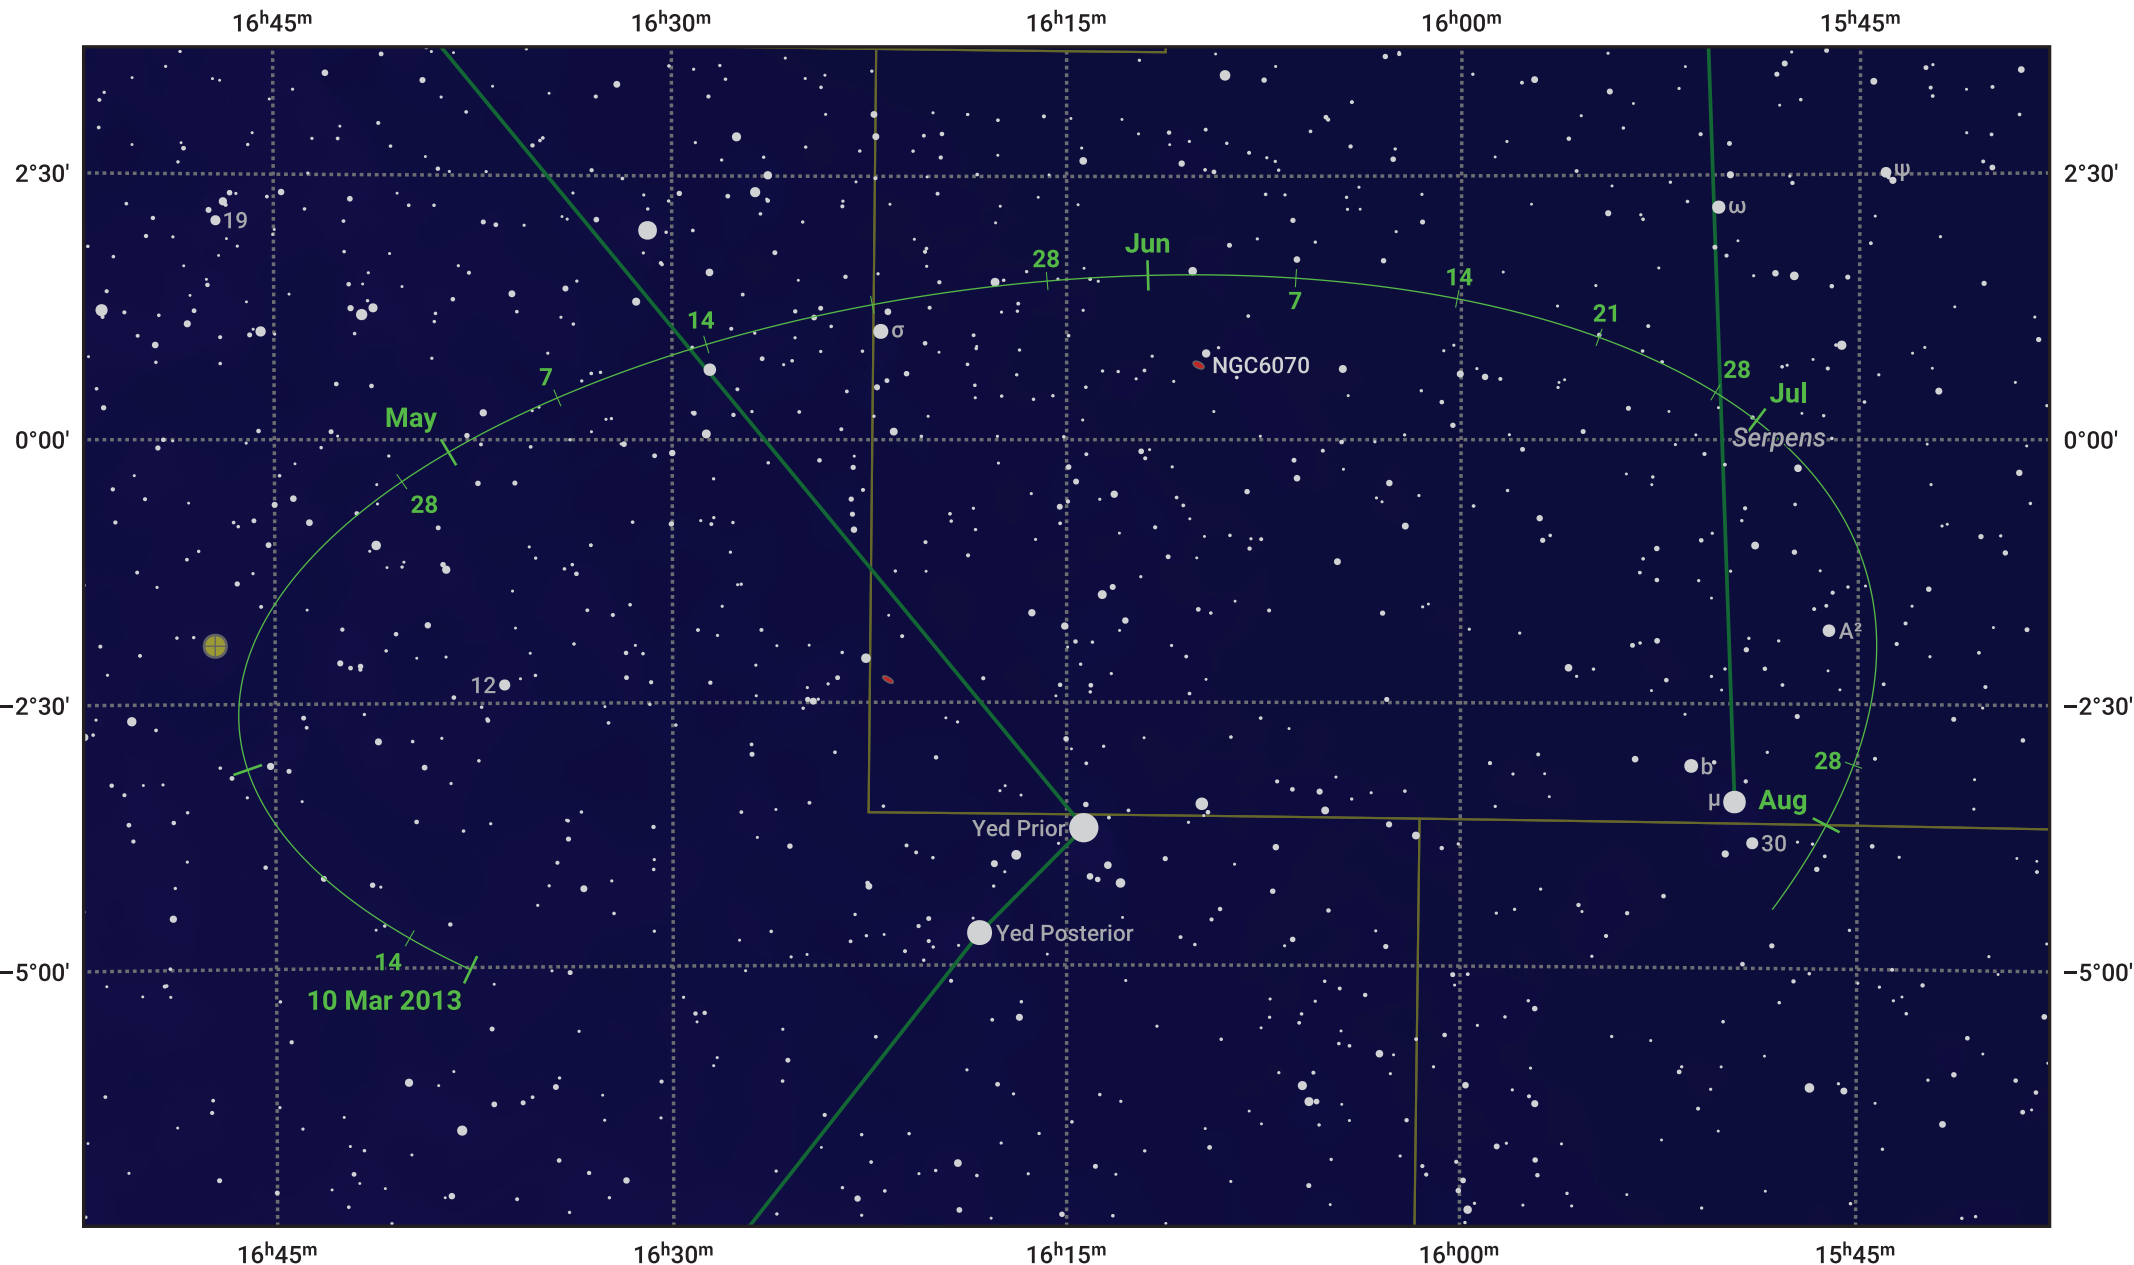

# The path of Asteroid 6 Hebe around opposition on 24 May 2013

© Dominic Ford 2011–2024. Date markers placed at midnight UTC. Downloaded from <https://in-the-sky.org>

Magnitude scale: 10.0 9.0 8.0 7.0 6.0 5.0 4.0 3.0 2.0

— Ecliptic Plane

Galaxy    Bright nebula    Open cluster    Globular cluster

Date	Mag
2013 Apr 1	10.5
2013 May 1	9.9
2013 May 4	9.8
2013 Jun 1	9.6
2013 Jul 1	10.0
2013 Aug 1	10.4