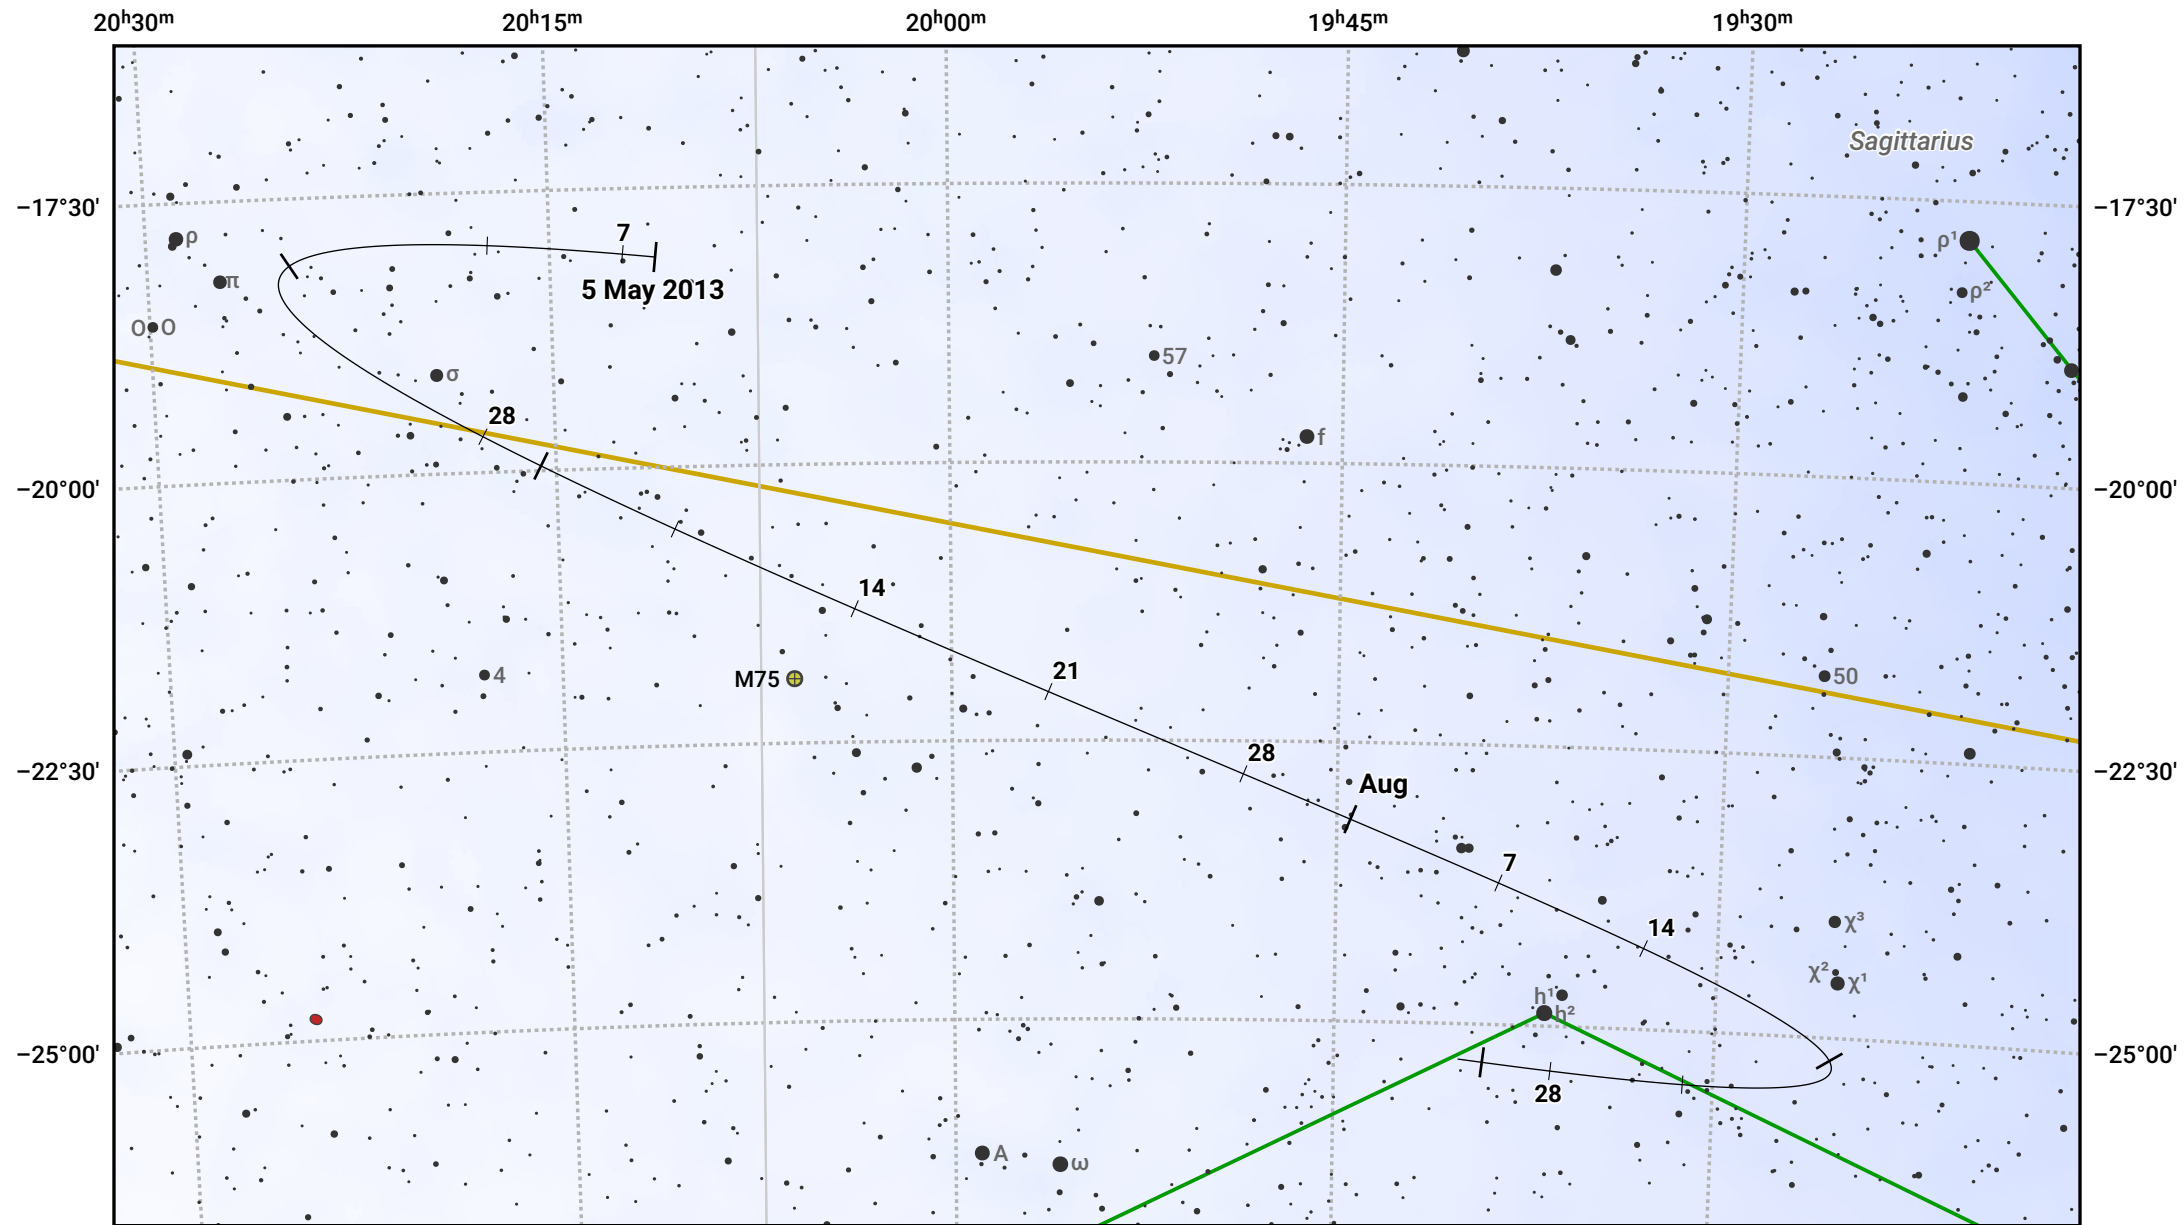

The path of Asteroid 8 Flora around opposition on 19 Jul 2013

© Dominic Ford 2011–2024. Date markers placed at midnight UTC. Downloaded from <https://in-the-sky.org>

Magnitude scale: 10.0 9.0 8.0 7.0 6.0 5.0 4.0 3.0

— Ecliptic Plane

Galaxy Bright nebula Open cluster Globular cluster

Date	Mag	Phase
2013 Jun 1	10.4	97%
2013 Jun 17	9.9	98%
2013 Jul 1	9.5	99%
2013 Jul 17	8.9	100%
2013 Aug 1	9.2	100%
2013 Sep 1	9.9	97%
2013 Sep 2	9.9	97%
2013 Oct 1	10.4	94%