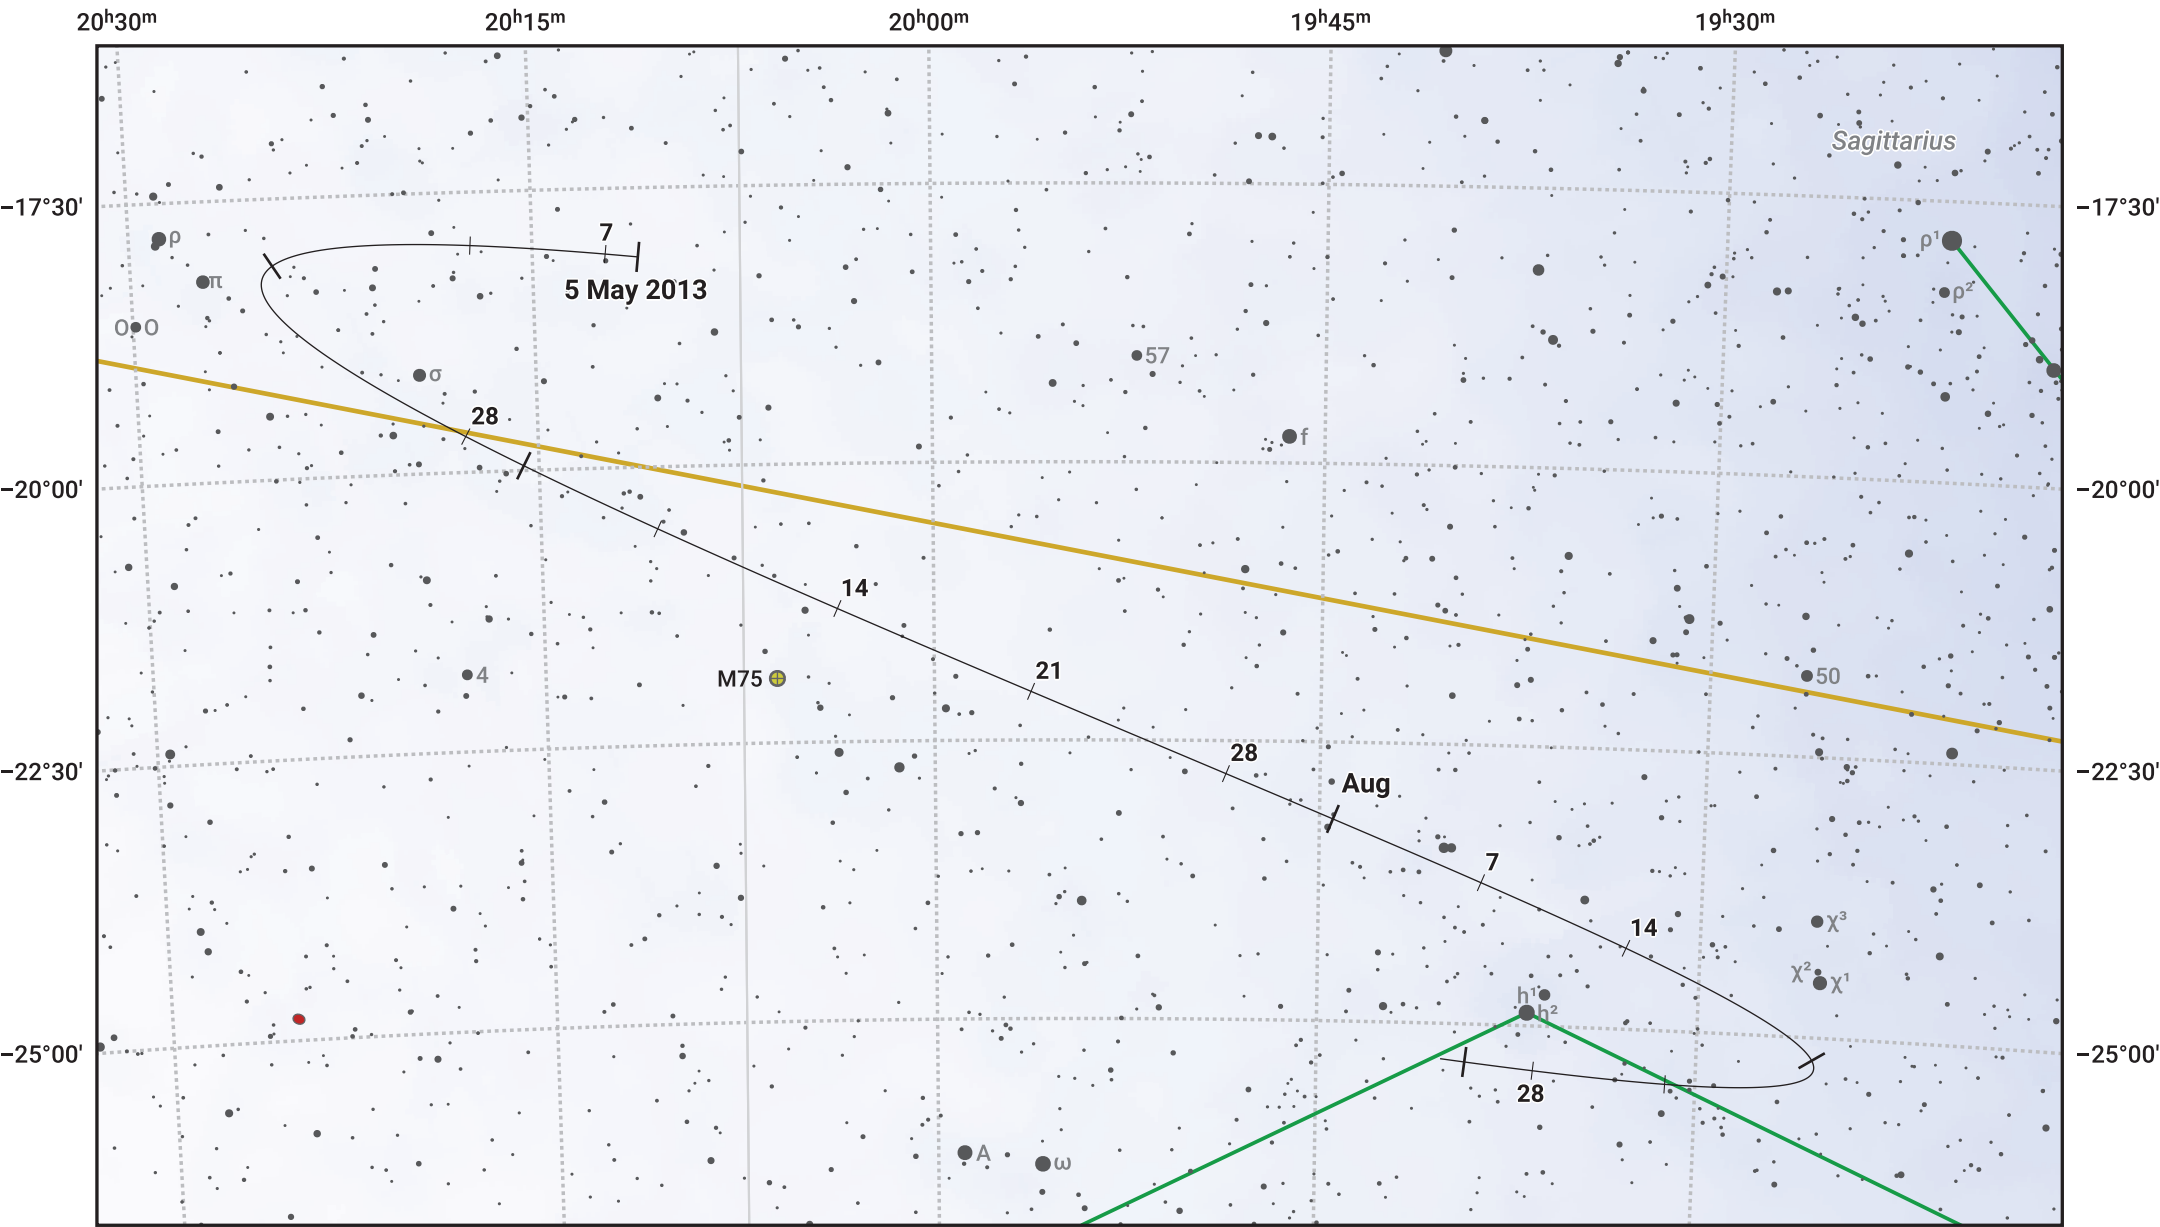

# The path of Asteroid 8 Flora around opposition on 19 Jul 2013

© Dominic Ford 2011–2024. Date markers placed at midnight UTC. Downloaded from <https://in-the-sky.org>

Magnitude scale: 10.0 9.0 8.0 7.0 6.0 5.0 4.0 3.0

— Ecliptic Plane

Galaxy    Bright nebula    Open cluster    Globular cluster

Date	Mag	Phase
2013 Jun 1	10.4	97%
2013 Jun 17	9.9	98%
2013 Jul 1	9.5	99%
2013 Jul 17	8.9	100%
2013 Aug 1	9.2	100%
2013 Sep 1	9.9	97%
2013 Sep 2	9.9	97%
2013 Oct 1	10.4	94%