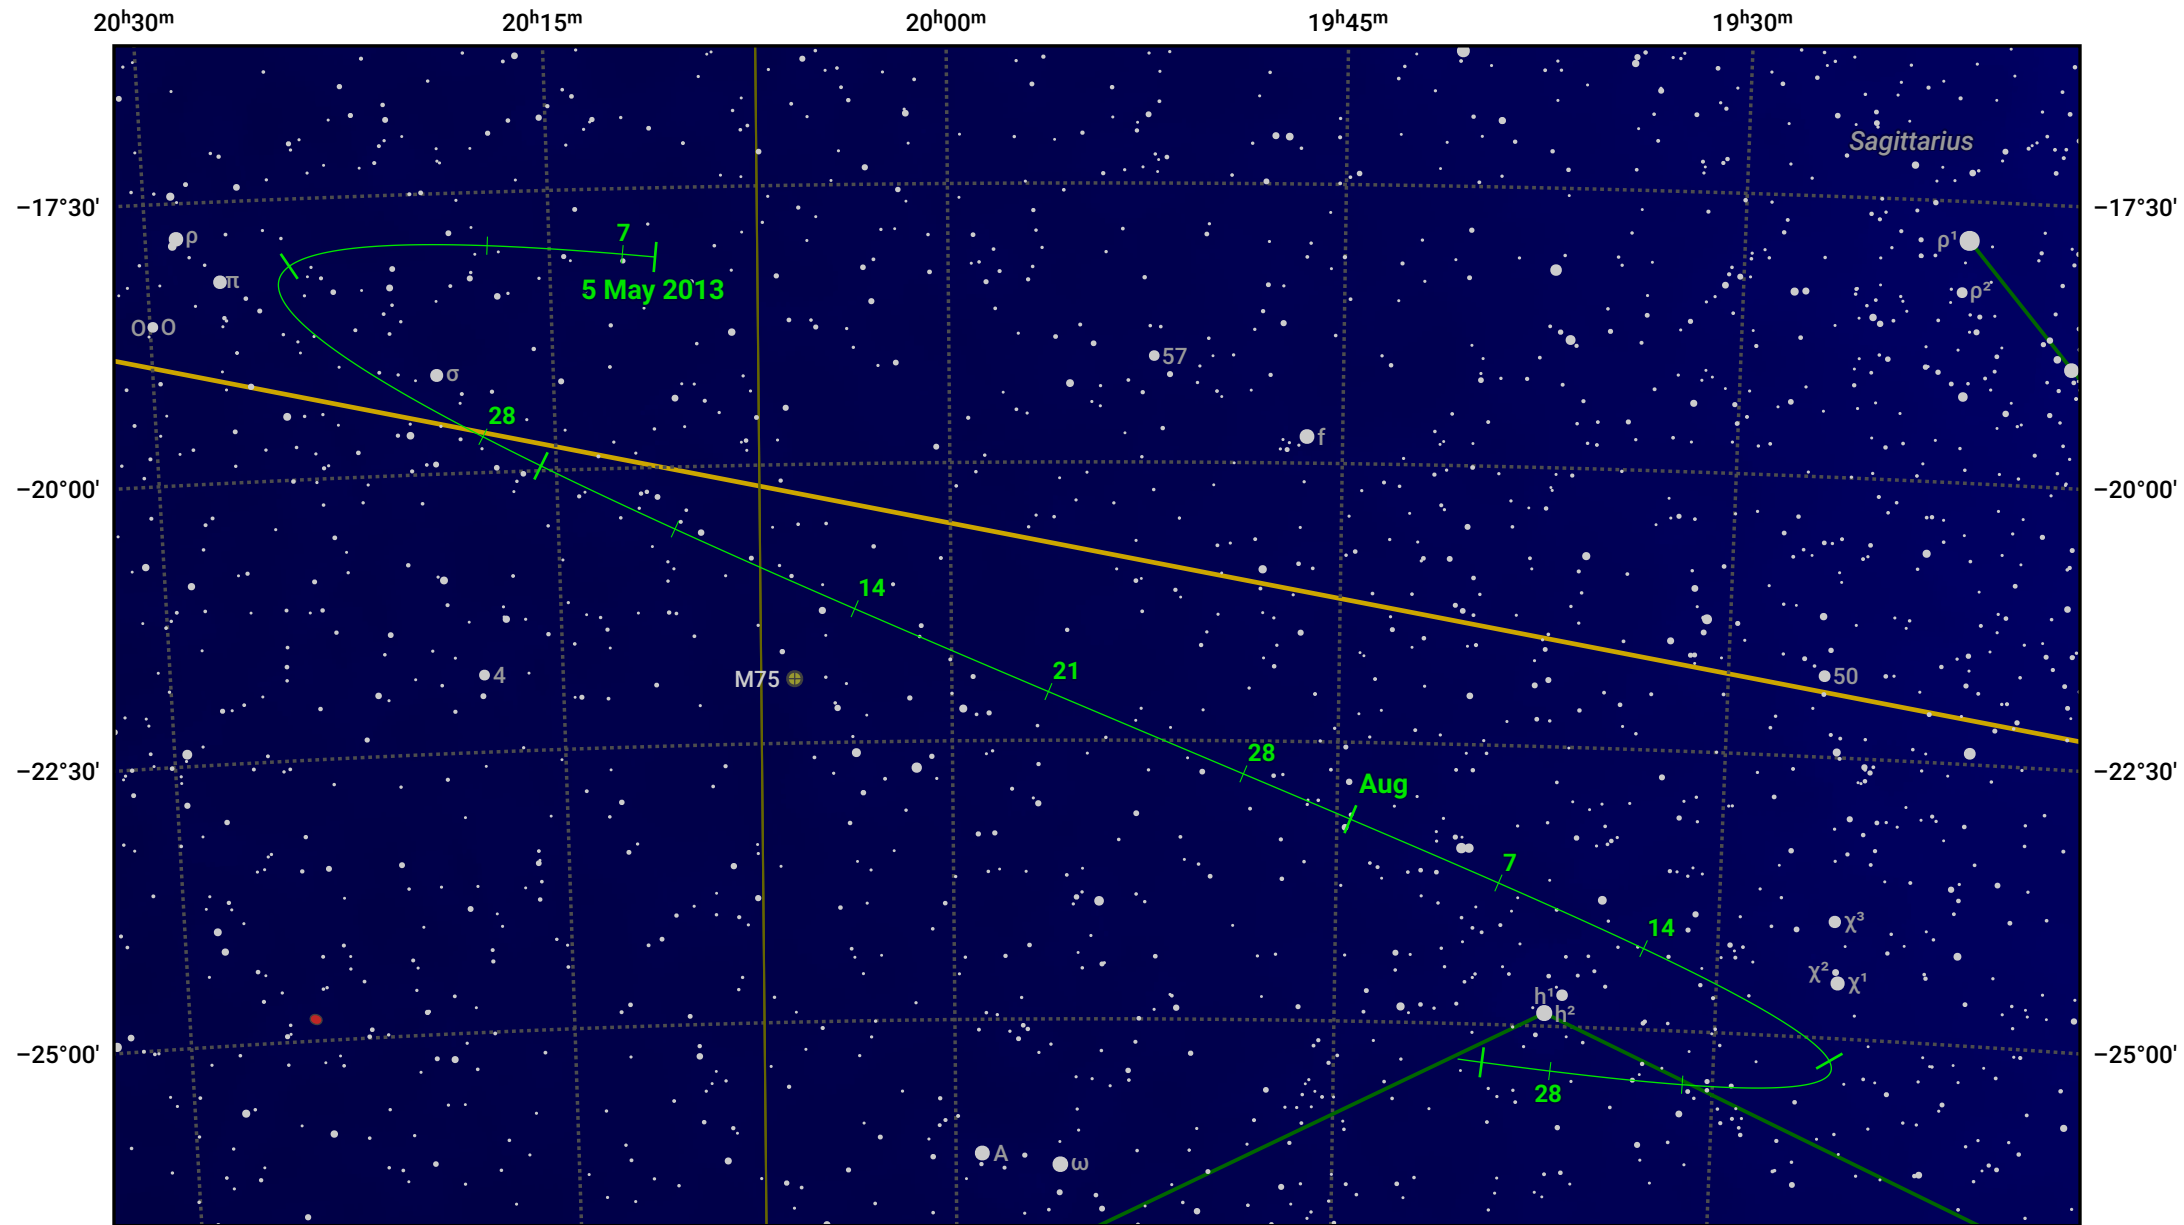

# The path of Asteroid 8 Flora around opposition on 19 Jul 2013

© Dominic Ford 2011–2024. Date markers placed at midnight UTC. Downloaded from <https://in-the-sky.org>

Magnitude scale: 10.0 9.0 8.0 7.0 6.0 5.0 4.0 3.0

— Ecliptic Plane

Galaxy    Bright nebula    Open cluster    Globular cluster

Date	Mag	Phase
2013 Jun 1	10.4	97%
2013 Jun 17	9.9	98%
2013 Jul 1	9.5	99%
2013 Jul 17	8.9	100%
2013 Aug 1	9.2	100%
2013 Sep 1	9.9	97%
2013 Sep 2	9.9	97%
2013 Oct 1	10.4	94%