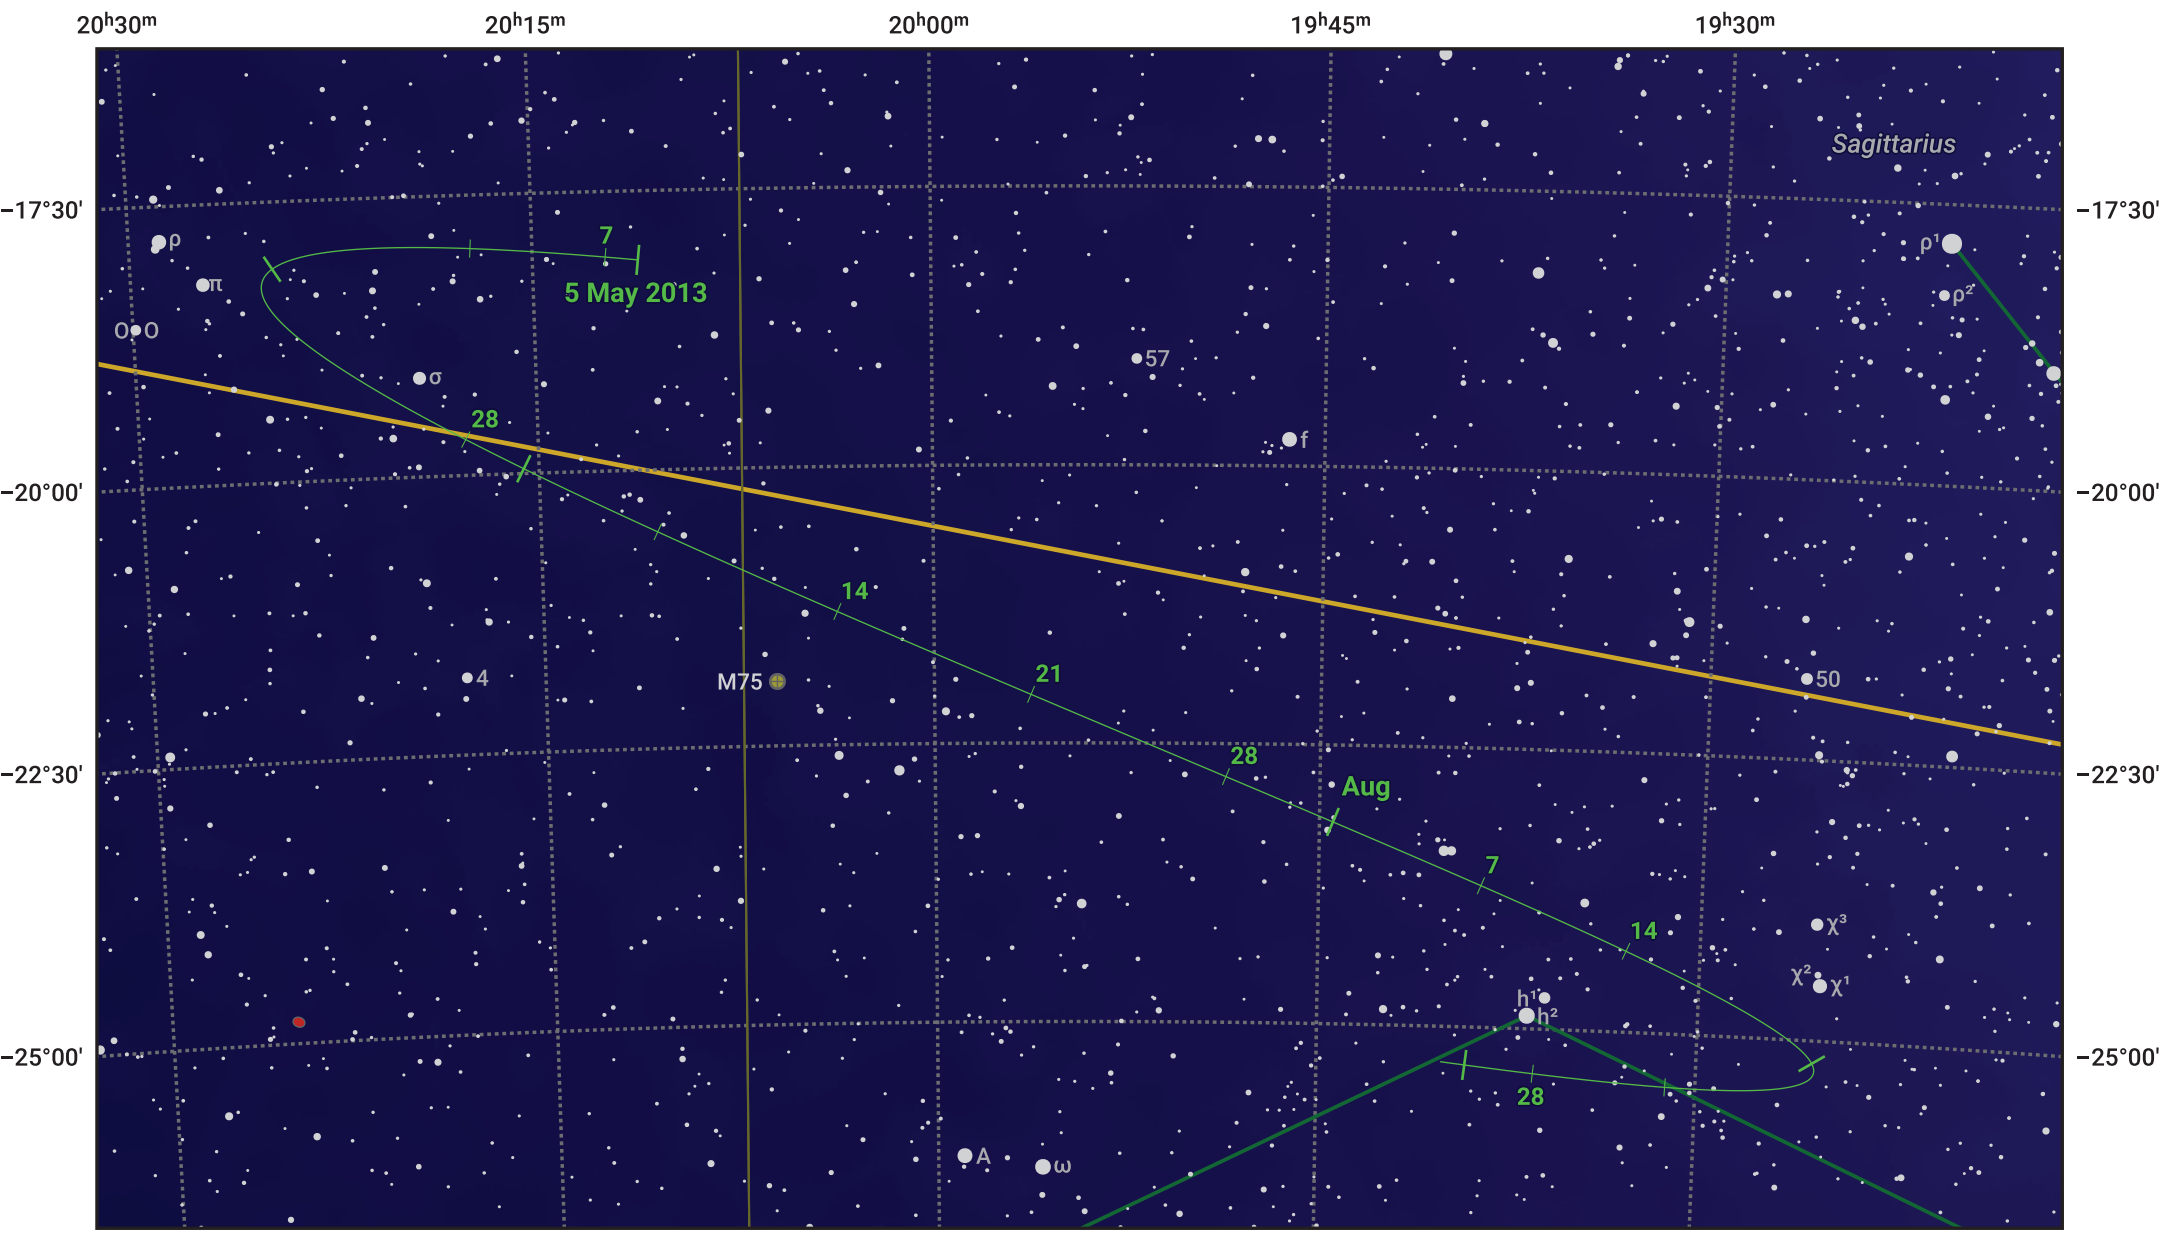

# The path of Asteroid 8 Flora around opposition on 19 Jul 2013

© Dominic Ford 2011–2024. Date markers placed at midnight UTC. Downloaded from <https://in-the-sky.org>

Magnitude scale: · 10.0 · 9.0 · 8.0 · 7.0 · 6.0 · 5.0 · 4.0 · 3.0

— Ecliptic Plane

- Galaxy
- Bright nebula
- Open cluster
- Globular cluster

Date	Mag	Phase
2013 Jun 1	10.4	97%
2013 Jun 17	9.9	98%
2013 Jul 1	9.5	99%
2013 Jul 17	8.9	100%
2013 Aug 1	9.2	100%
2013 Sep 1	9.9	97%
2013 Sep 2	9.9	97%
2013 Oct 1	10.4	94%