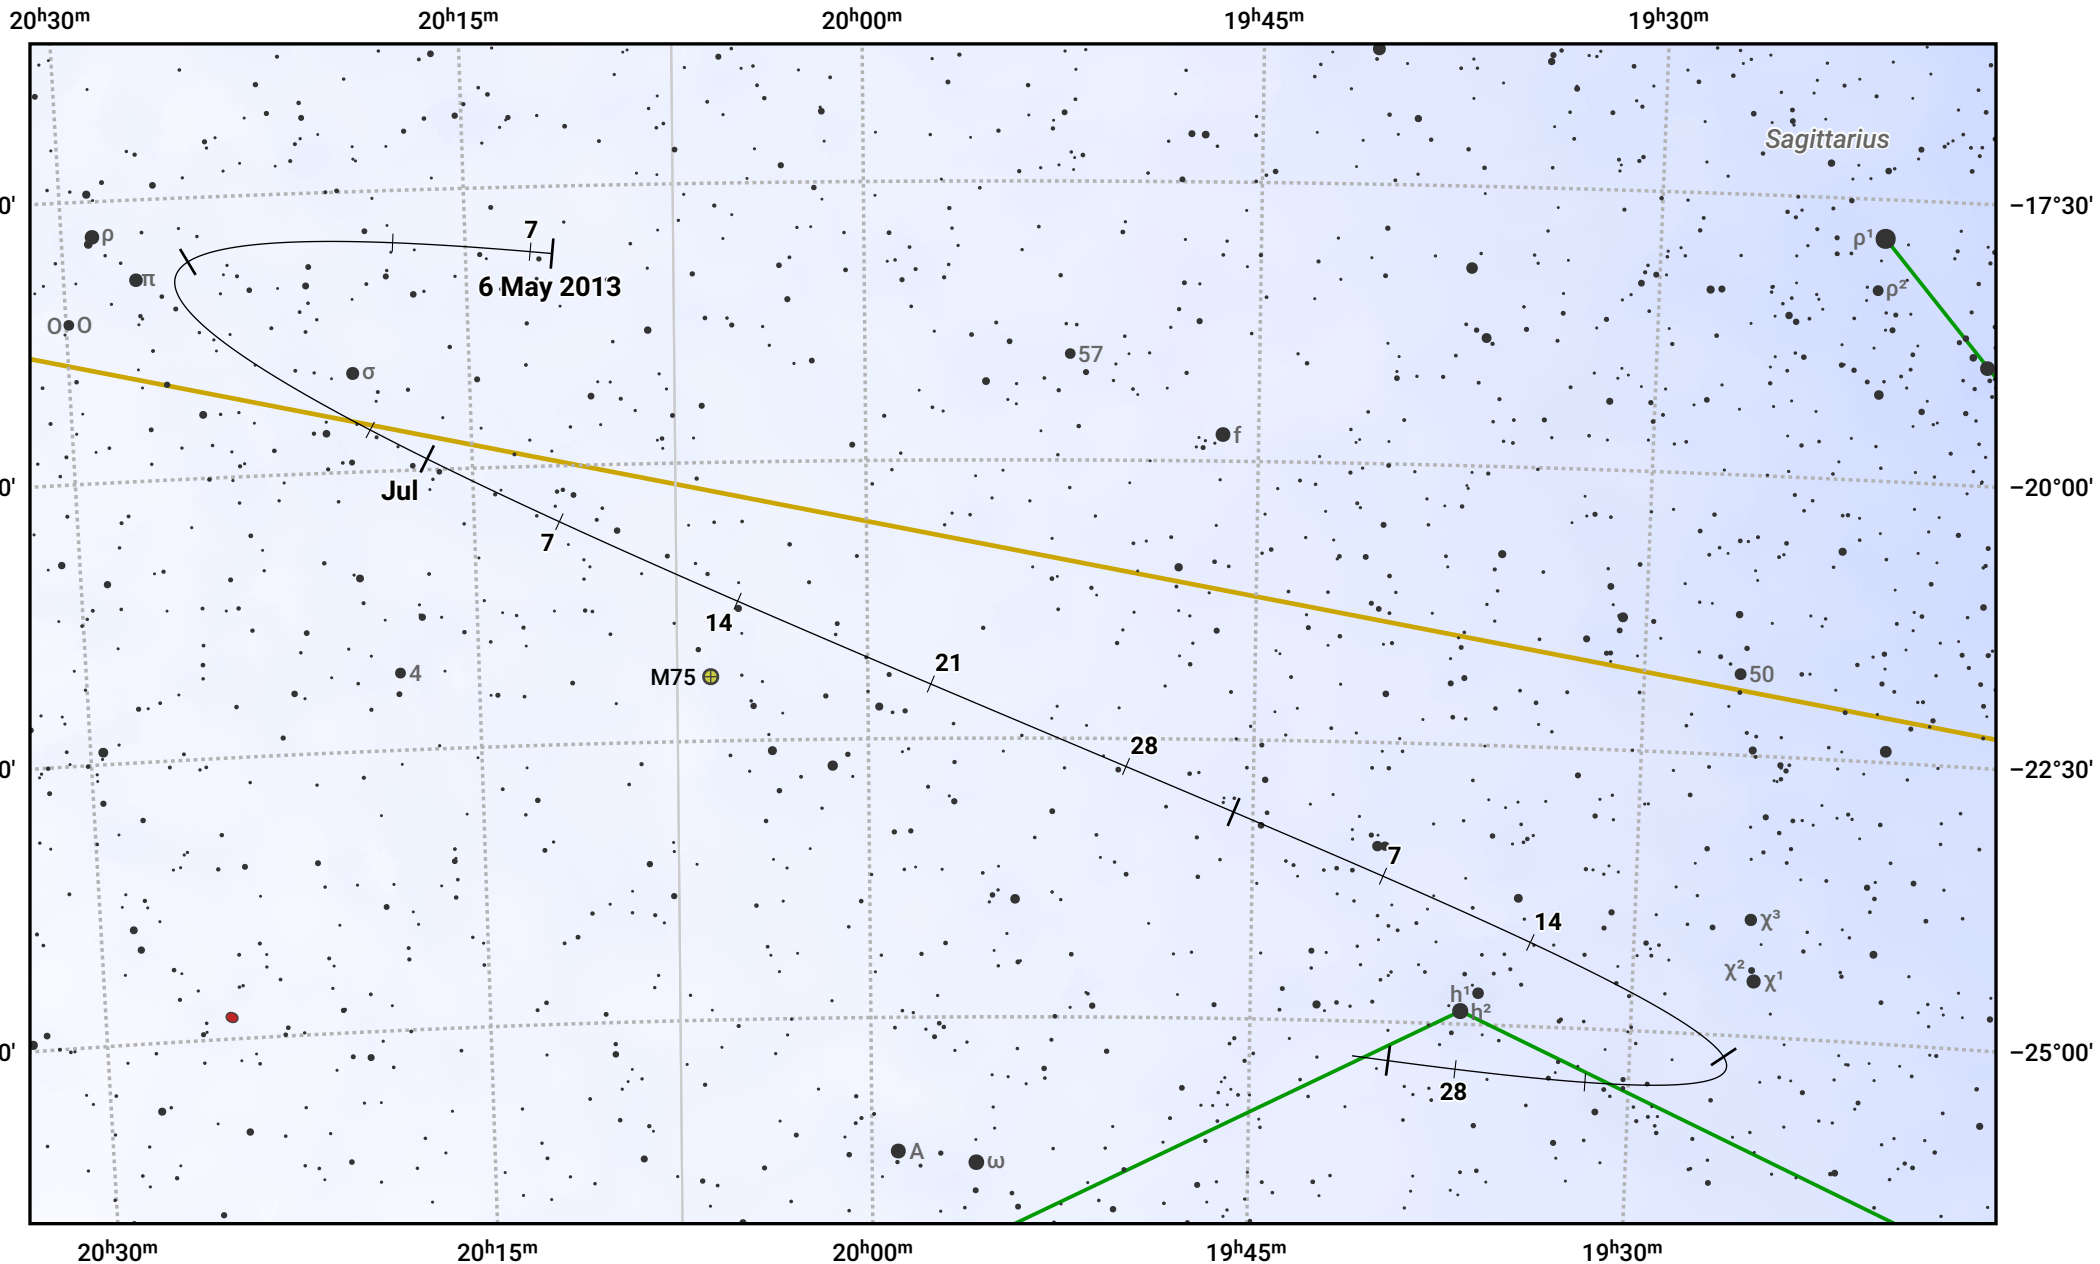

# The path of Asteroid 8 Flora around opposition on 20 Jul 2013

© Dominic Ford 2011–2024. Date markers placed at midnight UTC. Downloaded from <https://in-the-sky.org>

Magnitude scale: 10.0 9.0 8.0 7.0 6.0 5.0 4.0 3.0

— Ecliptic Plane

Galaxy    Bright nebula    Open cluster    Globular cluster

Date	Mag	Phase
2013 Jun 1	10.4	97%
2013 Jun 17	9.9	98%
2013 Jul 1	9.5	99%
2013 Jul 17	8.9	100%
2013 Aug 1	9.2	100%
2013 Sep 1	9.9	97%
2013 Sep 4	9.9	96%
2013 Oct 1	10.4	94%