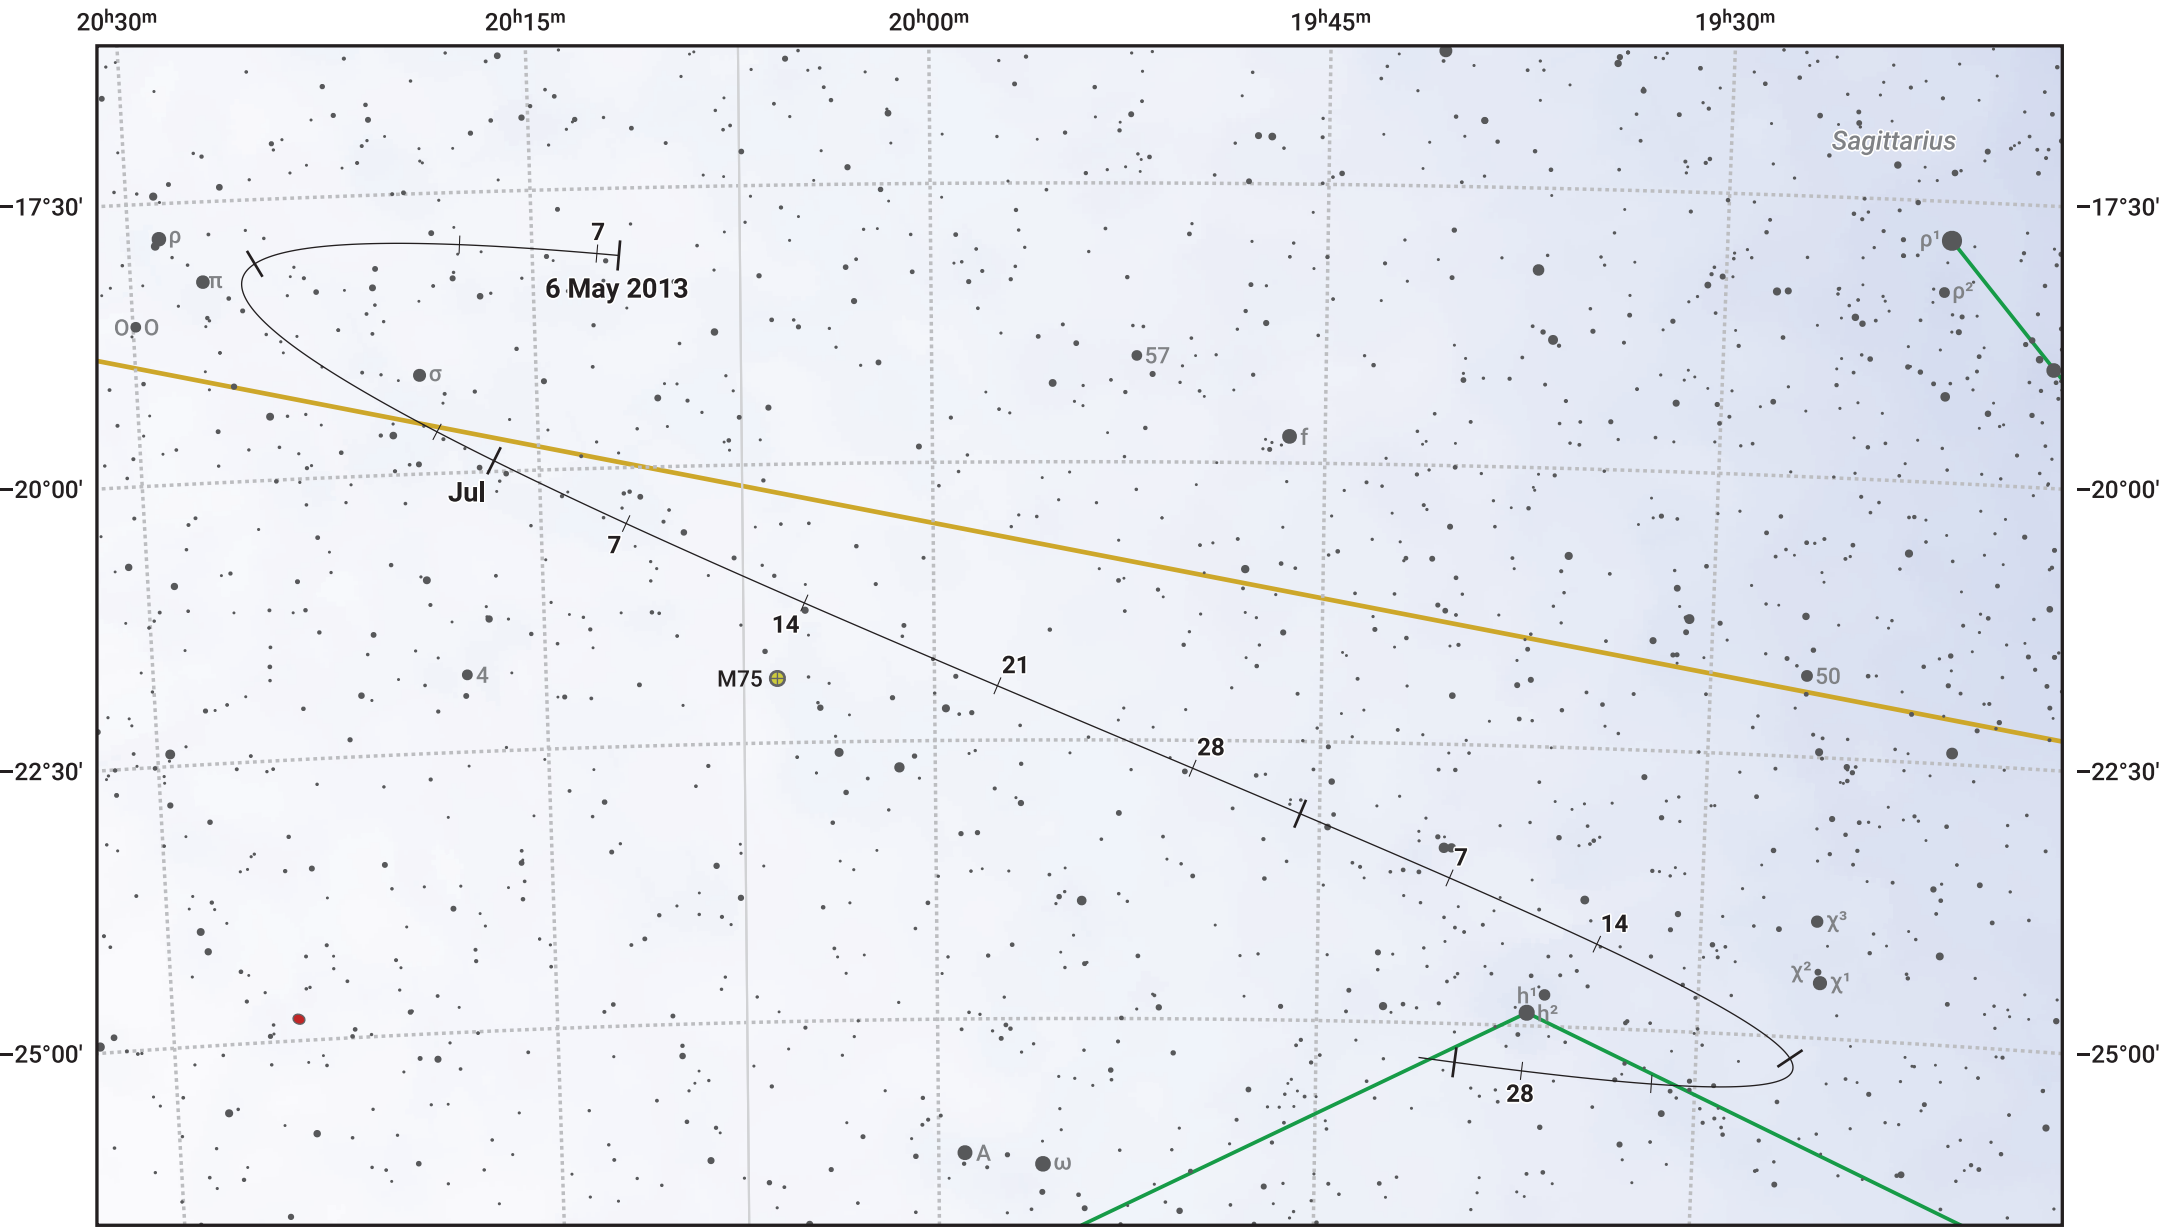

The path of Asteroid 8 Flora around opposition on 20 Jul 2013

© Dominic Ford 2011–2024. Date markers placed at midnight UTC. Downloaded from <https://in-the-sky.org>

Magnitude scale: 10.0 9.0 8.0 7.0 6.0 5.0 4.0 3.0

— Ecliptic Plane

Galaxy Bright nebula Open cluster Globular cluster

Date	Mag	Phase
2013 Jun 1	10.4	97%
2013 Jun 17	9.9	98%
2013 Jul 1	9.5	99%
2013 Jul 17	8.9	100%
2013 Aug 1	9.2	100%
2013 Sep 1	9.9	97%
2013 Sep 4	9.9	96%
2013 Oct 1	10.4	94%