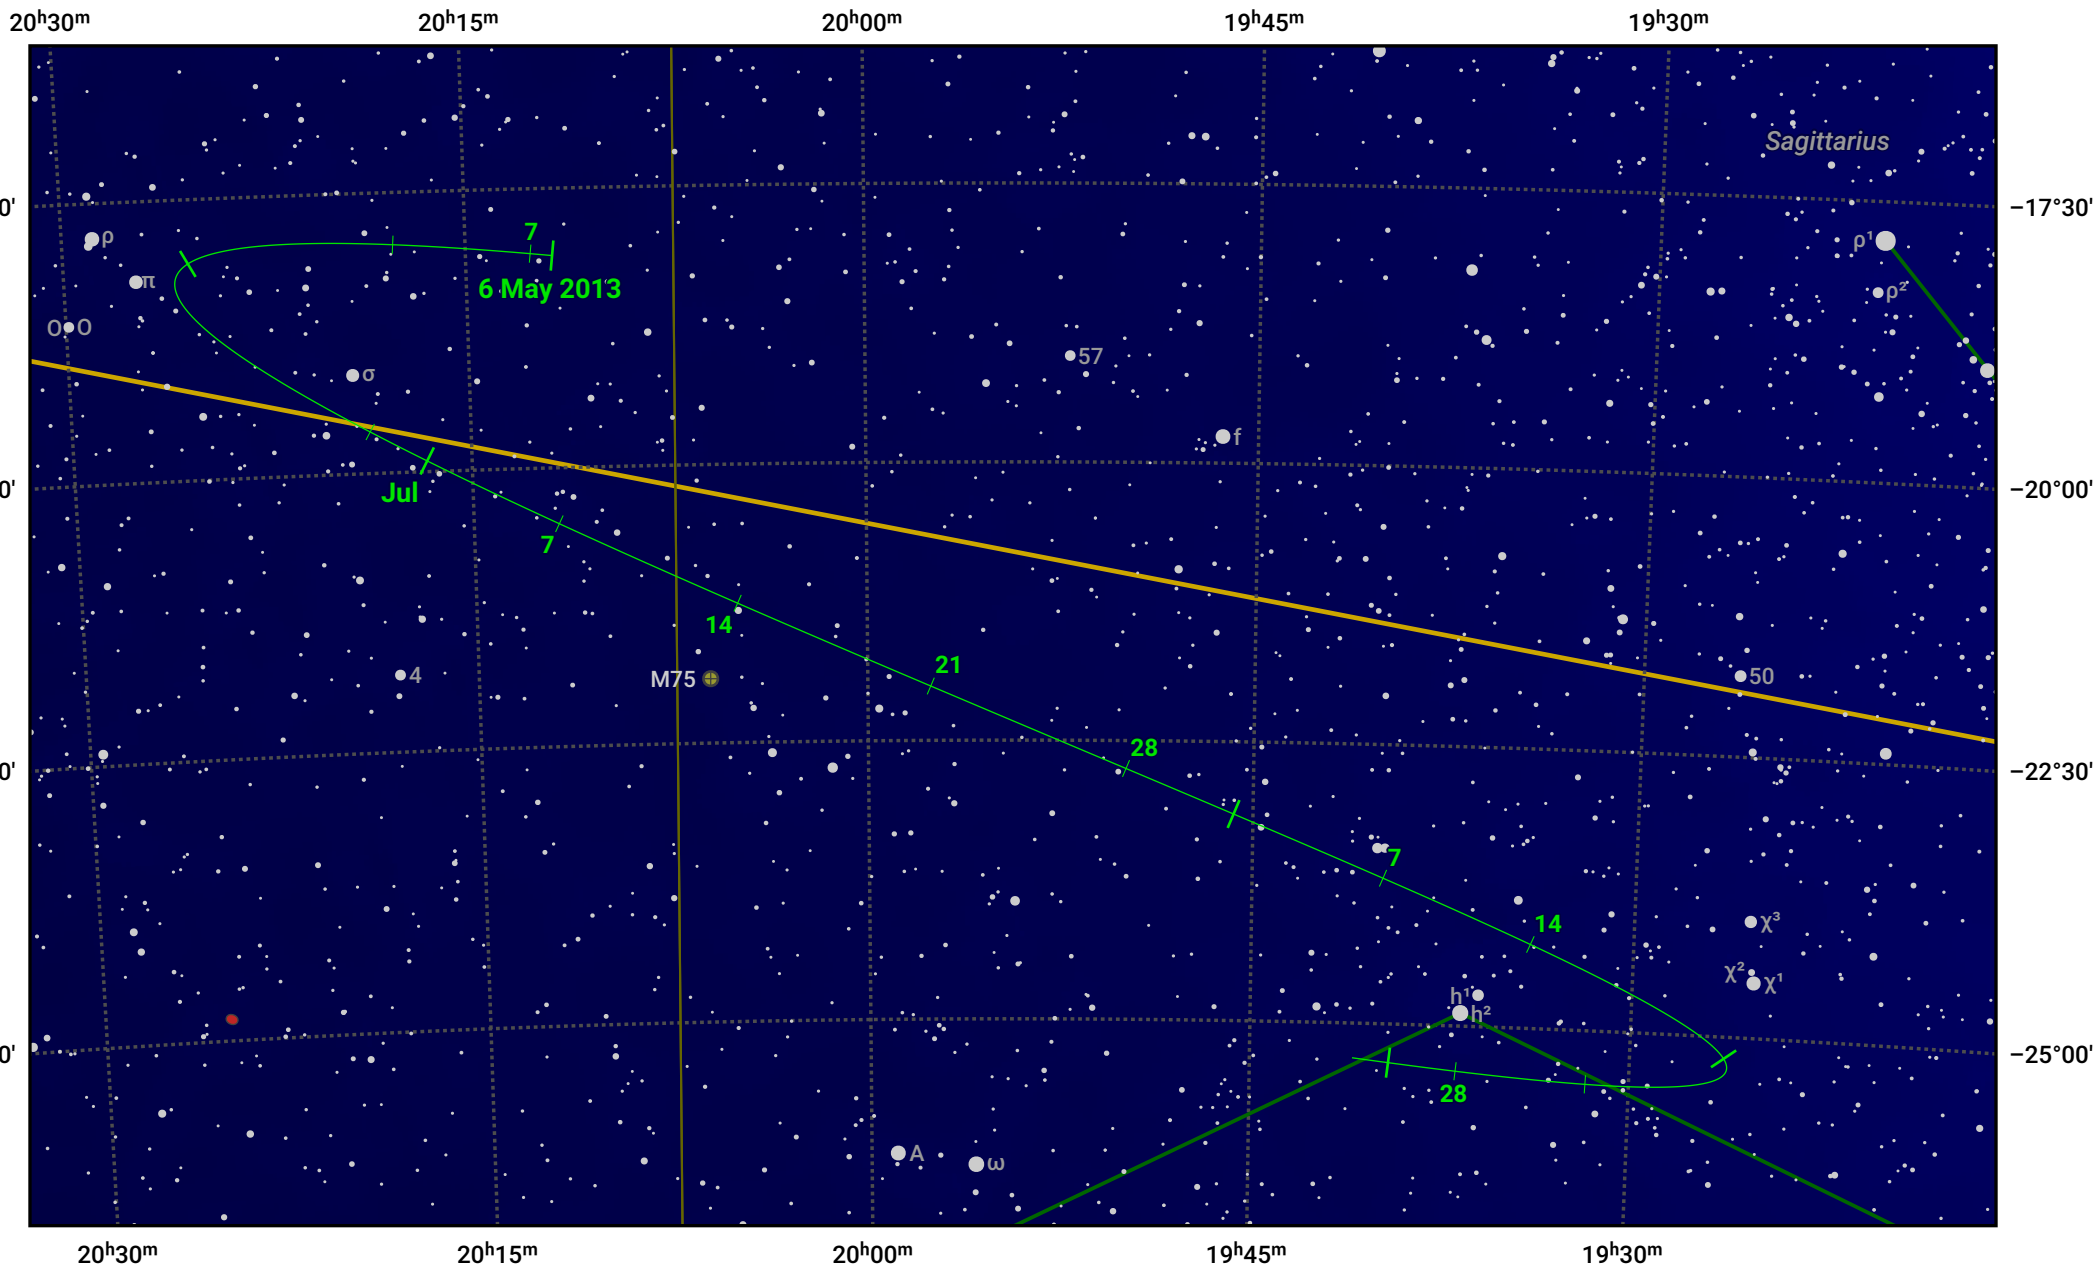

The path of Asteroid 8 Flora around opposition on 20 Jul 2013

© Dominic Ford 2011–2024. Date markers placed at midnight UTC. Downloaded from <https://in-the-sky.org>

Magnitude scale: 10.0 9.0 8.0 7.0 6.0 5.0 4.0 3.0

— Ecliptic Plane

Galaxy Bright nebula Open cluster Globular cluster

Date	Mag	Phase
2013 Jun 1	10.4	97%
2013 Jun 17	9.9	98%
2013 Jul 1	9.5	99%
2013 Jul 17	8.9	100%
2013 Aug 1	9.2	100%
2013 Sep 1	9.9	97%
2013 Sep 4	9.9	96%
2013 Oct 1	10.4	94%