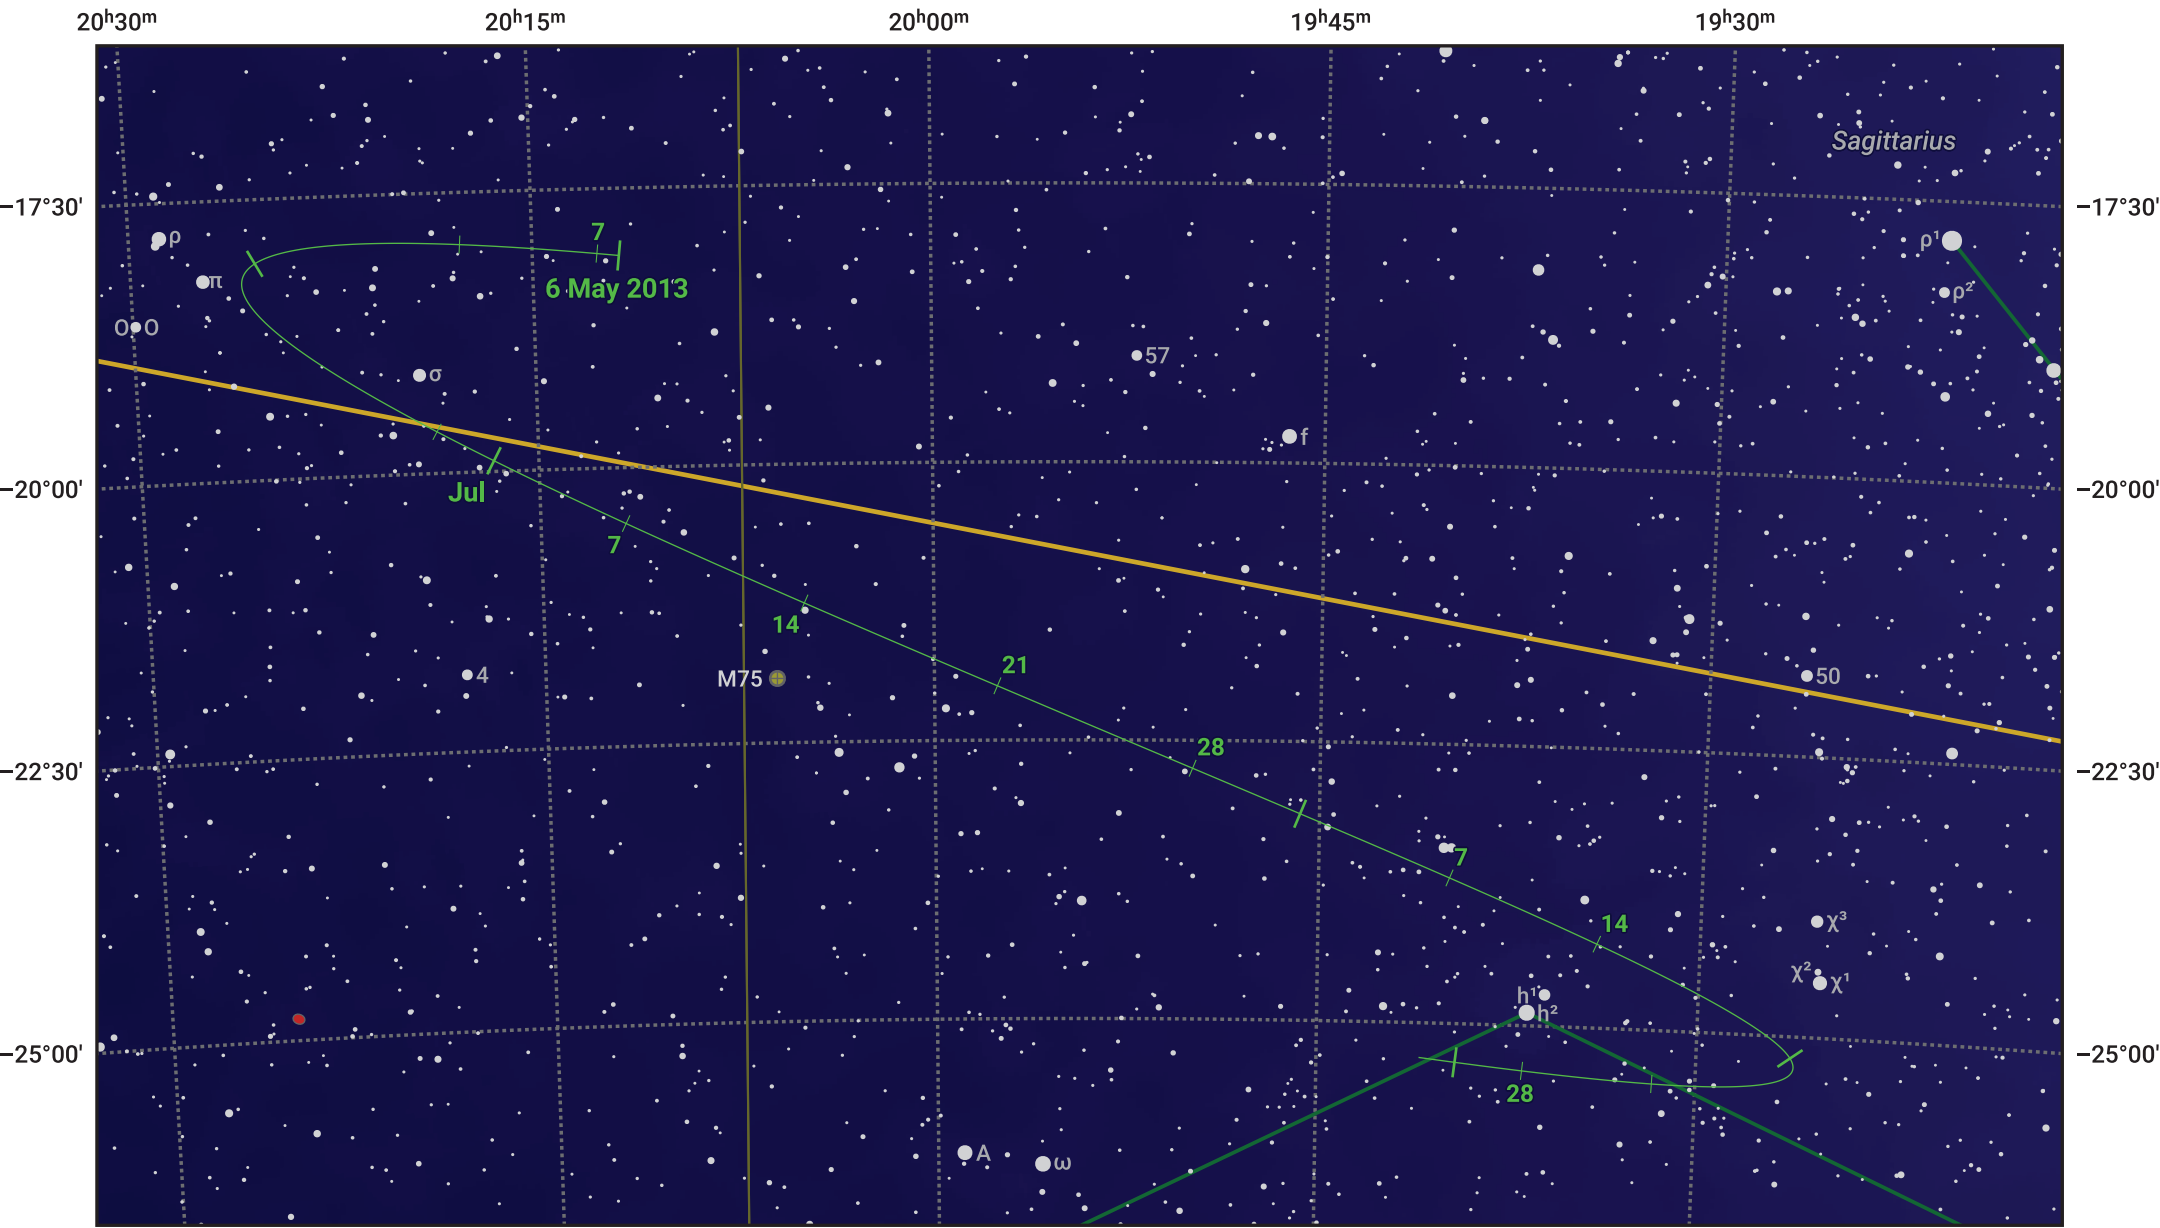

The path of Asteroid 8 Flora around opposition on 20 Jul 2013

© Dominic Ford 2011–2024. Date markers placed at midnight UTC. Downloaded from <https://in-the-sky.org>

Magnitude scale: · 10.0 · 9.0 · 8.0 · 7.0 · 6.0 · 5.0 · 4.0 · 3.0

— Ecliptic Plane

● Galaxy
 ■ Bright nebula
 ● Open cluster
 ⊕ Globular cluster

Date	Mag	Phase
2013 Jun 1	10.4	97%
2013 Jun 17	9.9	98%
2013 Jul 1	9.5	99%
2013 Jul 17	8.9	100%
2013 Aug 1	9.2	100%
2013 Sep 1	9.9	97%
2013 Sep 4	9.9	96%
2013 Oct 1	10.4	94%