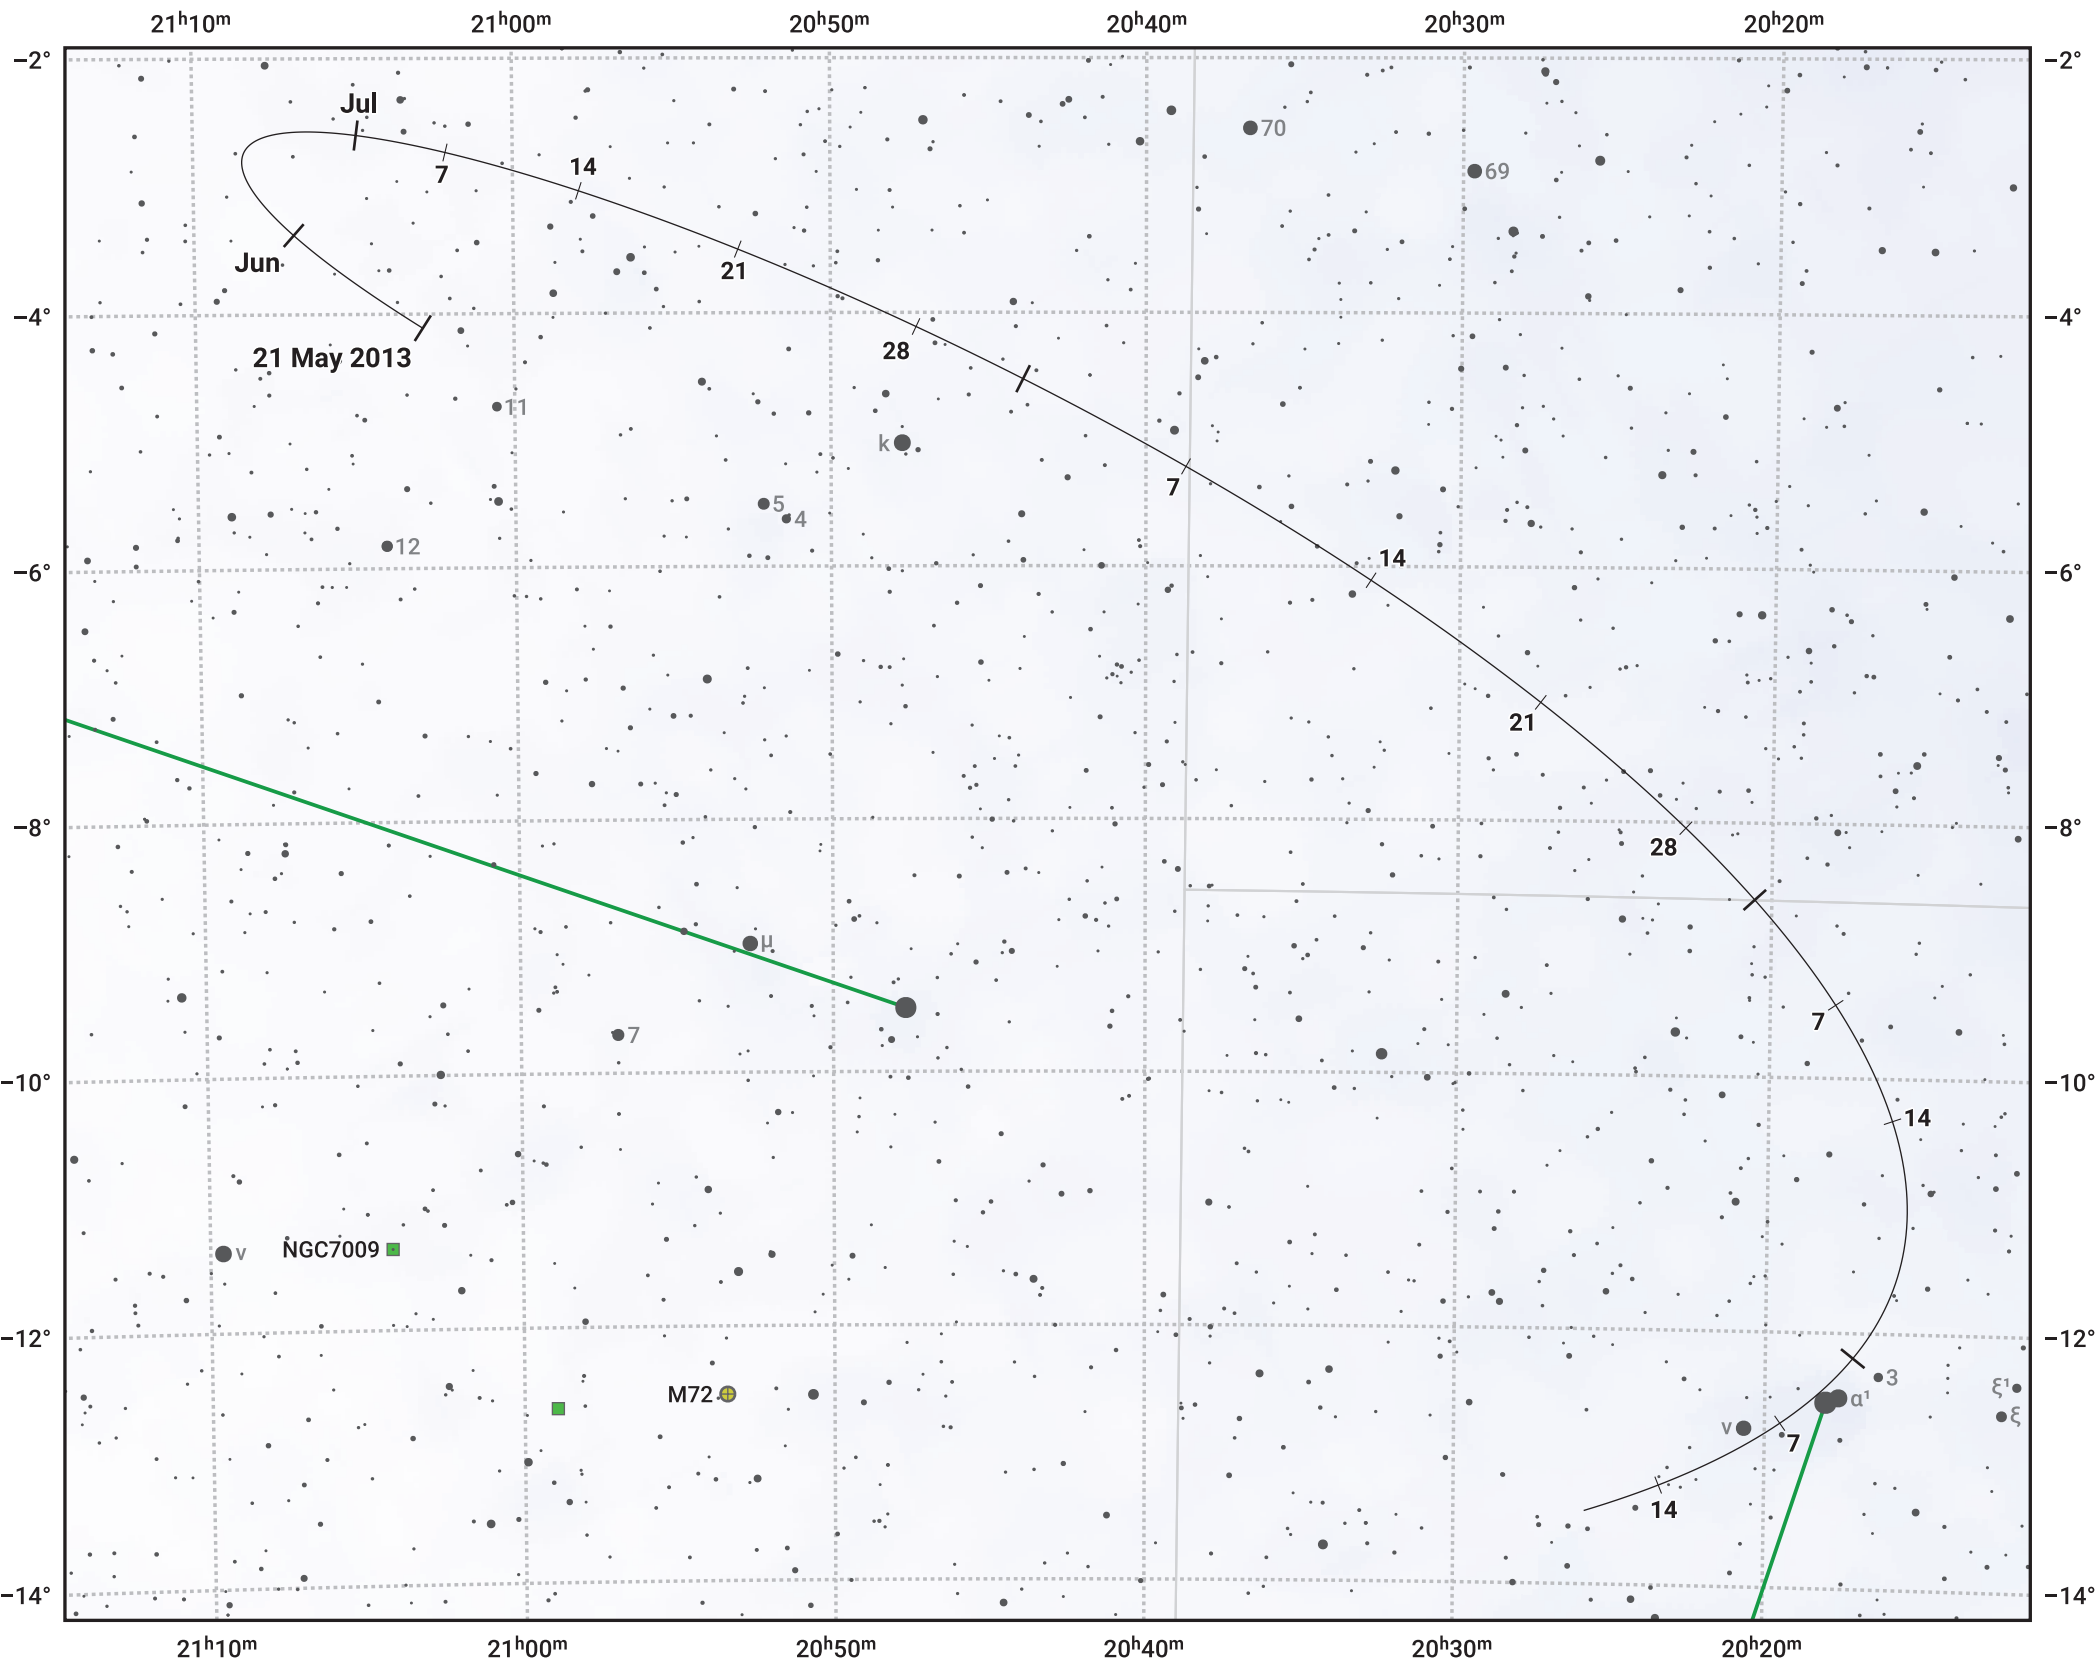

# The path of Asteroid 3 Juno around opposition on 4 Aug 2013

© Dominic Ford 2011–2024. Date markers placed at midnight UTC. Downloaded from <https://in-the-sky.org>

Magnitude scale: 10.0 9.0 8.0 7.0 6.0 5.0 4.0 3.0

— Ecliptic Plane

Galaxy    Bright nebula    Open cluster    Globular cluster

Date	Mag	Phase
2013 Jun 1	10.2	97%
2013 Jul 1	9.6	99%
2013 Jul 8	9.4	99%
2013 Aug 1	8.9	100%
2013 Sep 1	9.2	99%
2013 Oct 1	9.7	97%