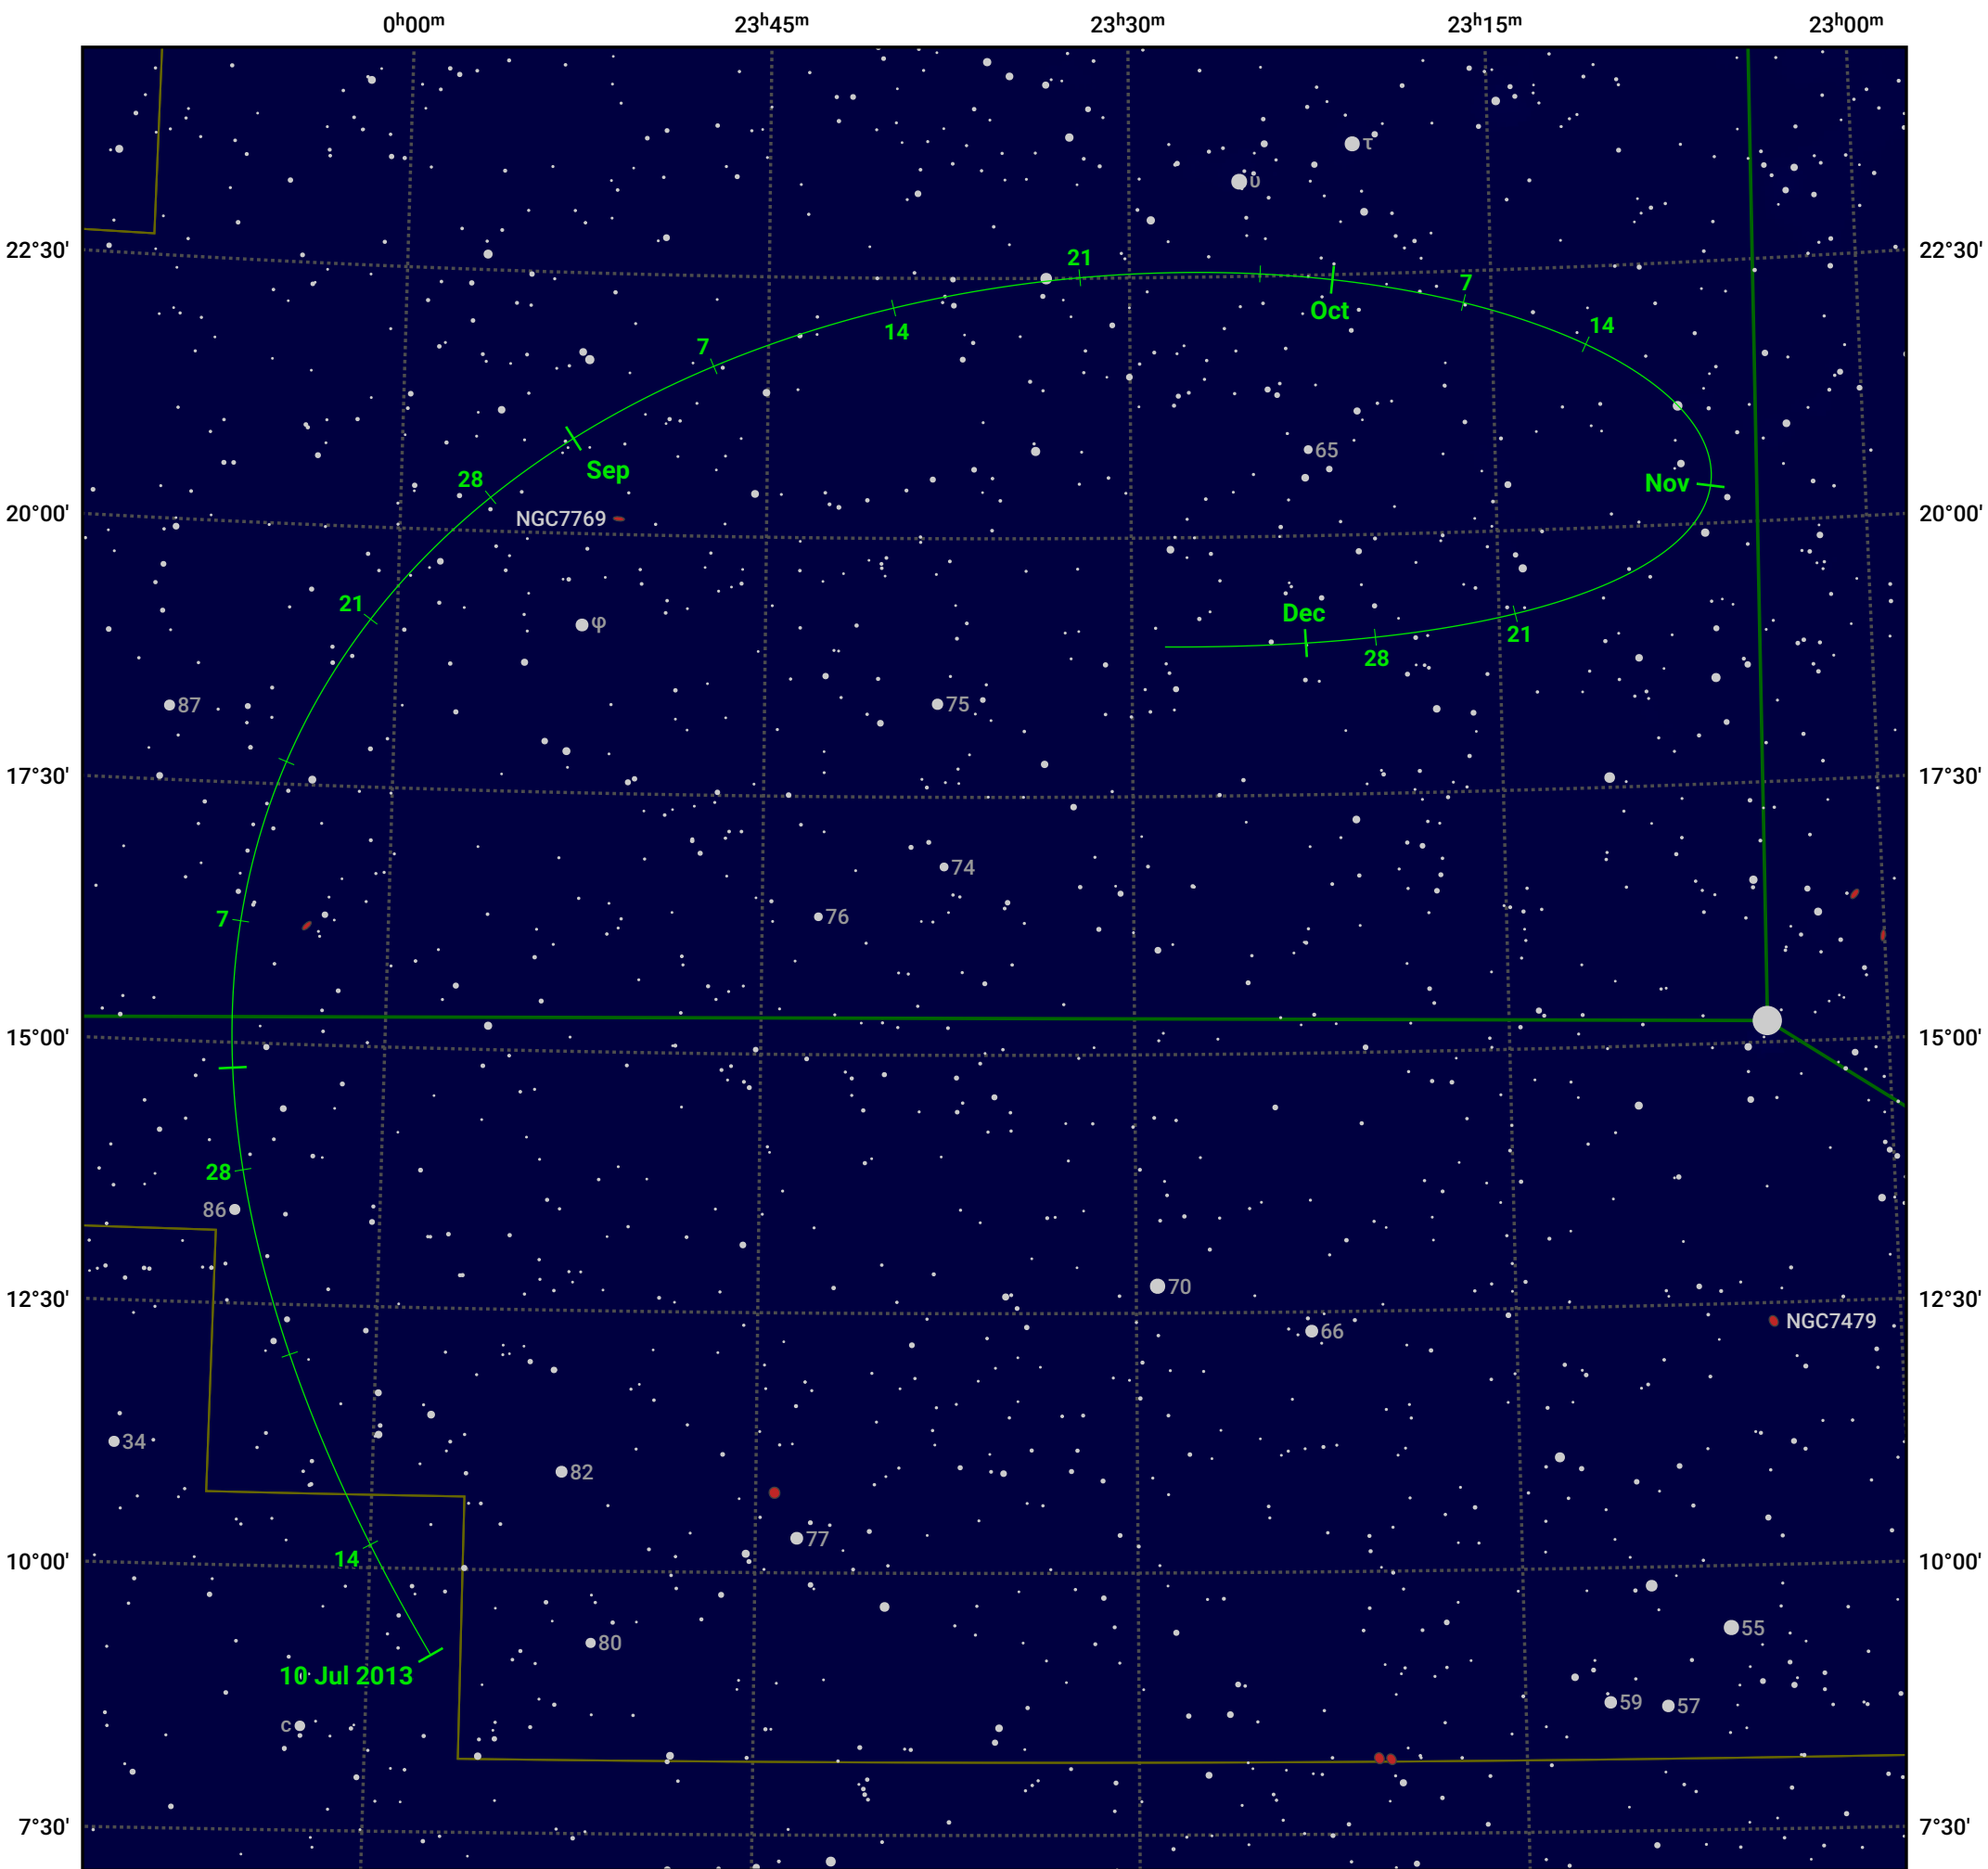

The path of Asteroid 89 Julia around opposition on 23 Sep 2013

© Dominic Ford 2011–2024. Date markers placed at midnight UTC. Downloaded from <https://in-the-sky.org>

Magnitude scale: 10.0 9.0 8.0 7.0 6.0 5.0 4.0 3.0 2.0

Ecliptic Plane

Galaxy Bright nebula Open cluster Globular cluster

Date	Mag	Phase
2013 Aug 1	9.8	95%
2013 Aug 28	9.2	98%
2013 Sep 1	9.2	98%
2013 Oct 1	9.0	99%
2013 Nov 1	9.6	97%
2013 Dec 1	10.2	95%
2013 Dec 3	10.2	95%