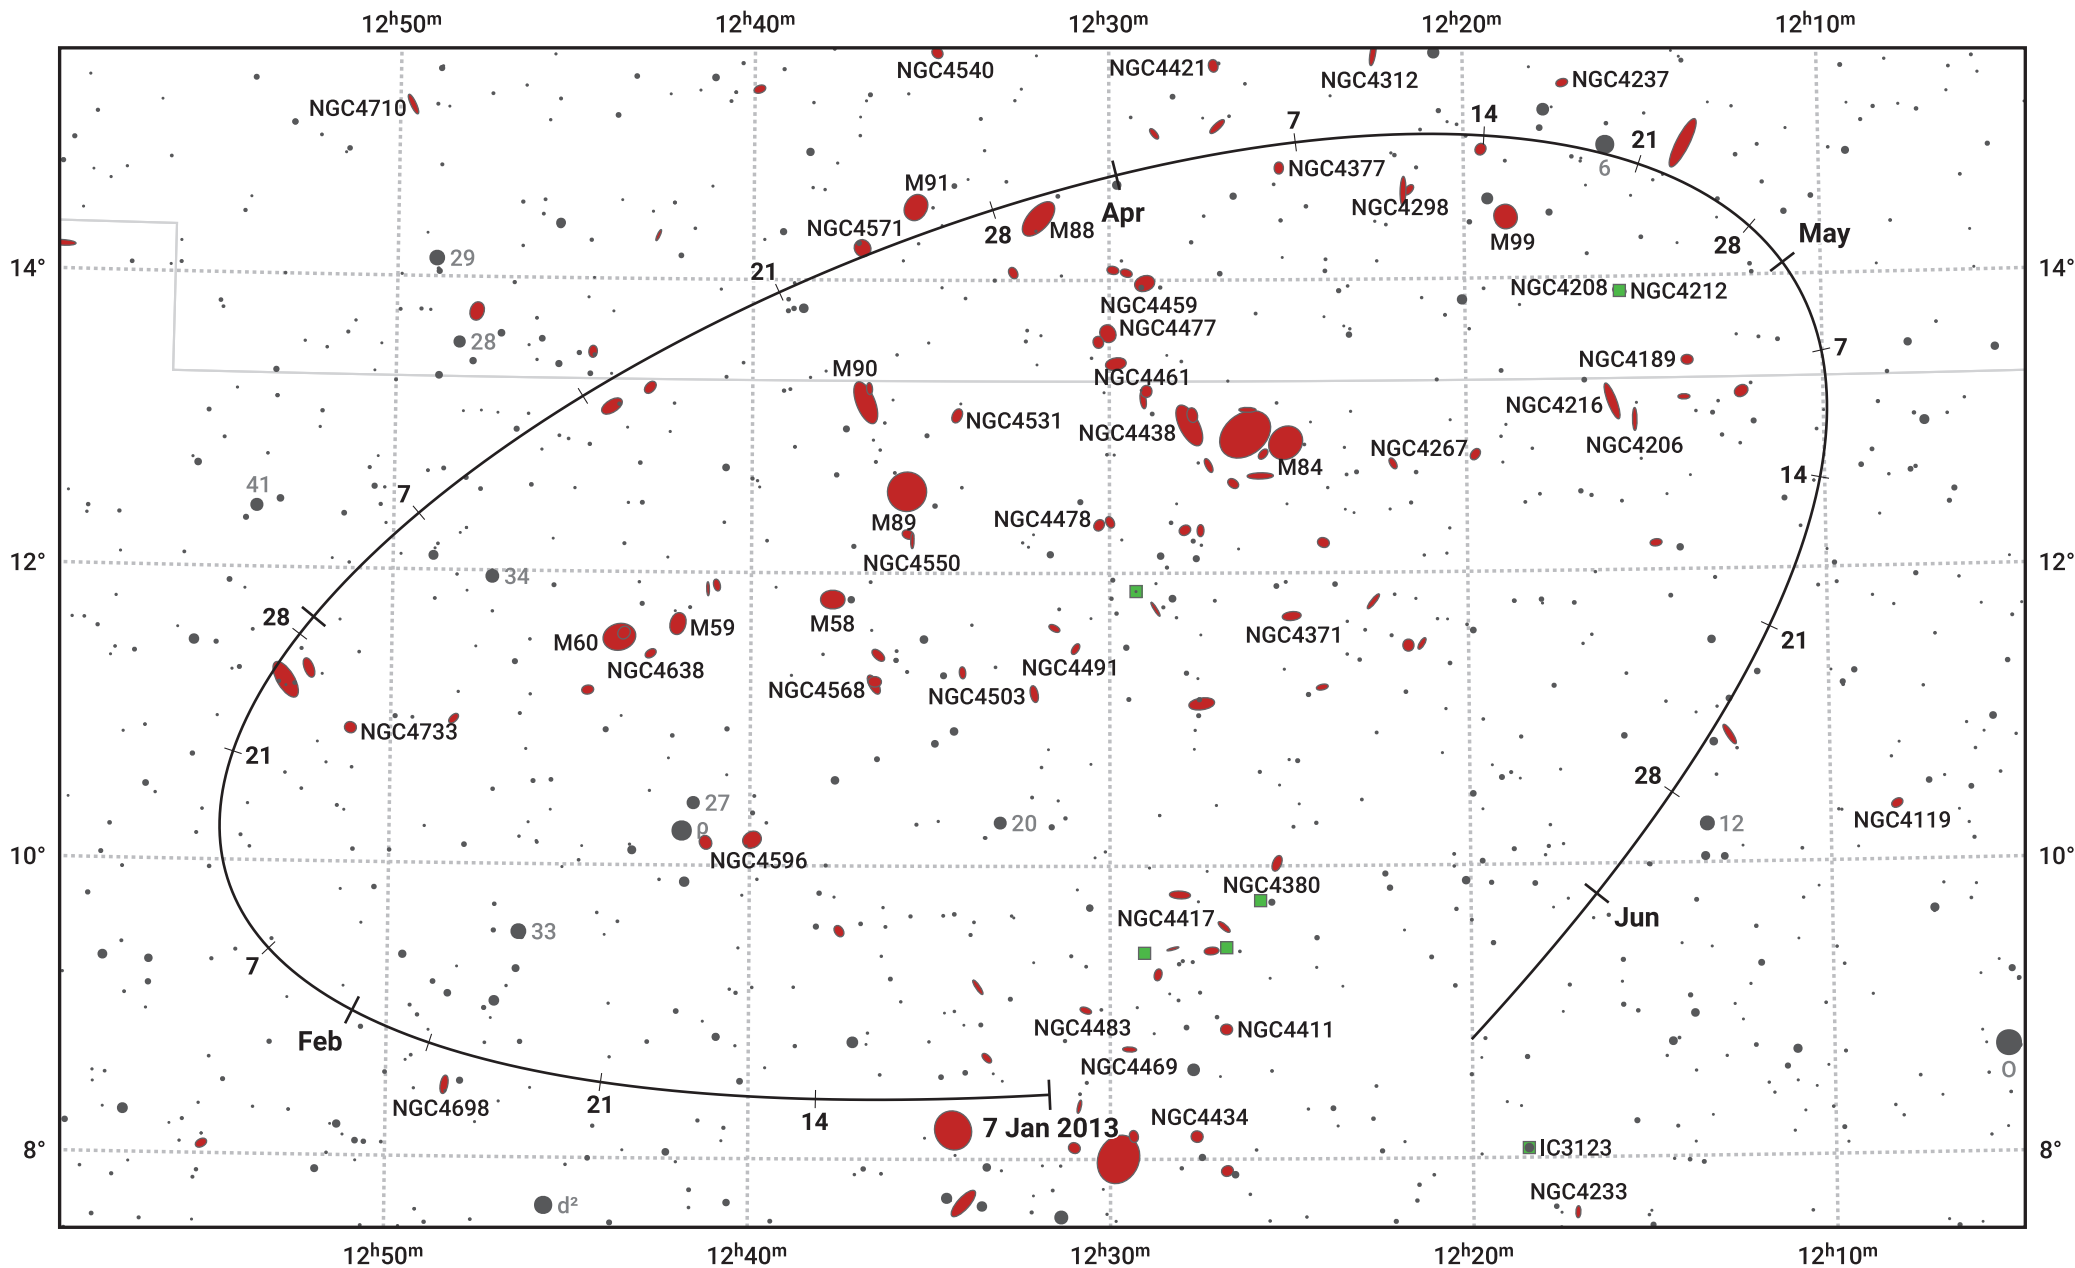

The path of Asteroid 14 Irene around opposition on 23 Mar 2013

© Dominic Ford 2011–2024. Date markers placed at midnight UTC. Downloaded from <https://in-the-sky.org>

Magnitude scale: 11.0 10.0 9.0 8.0 7.0 6.0 5.0 4.0

— Ecliptic Plane

Galaxy Bright nebula Open cluster Globular cluster

Date	Mag	Phase
2013 Feb 1	10.2	96%
2013 Feb 23	9.6	98%
2013 Mar 1	9.5	99%
2013 Apr 1	9.2	99%
2013 May 1	9.8	97%
2013 Jun 1	10.5	95%