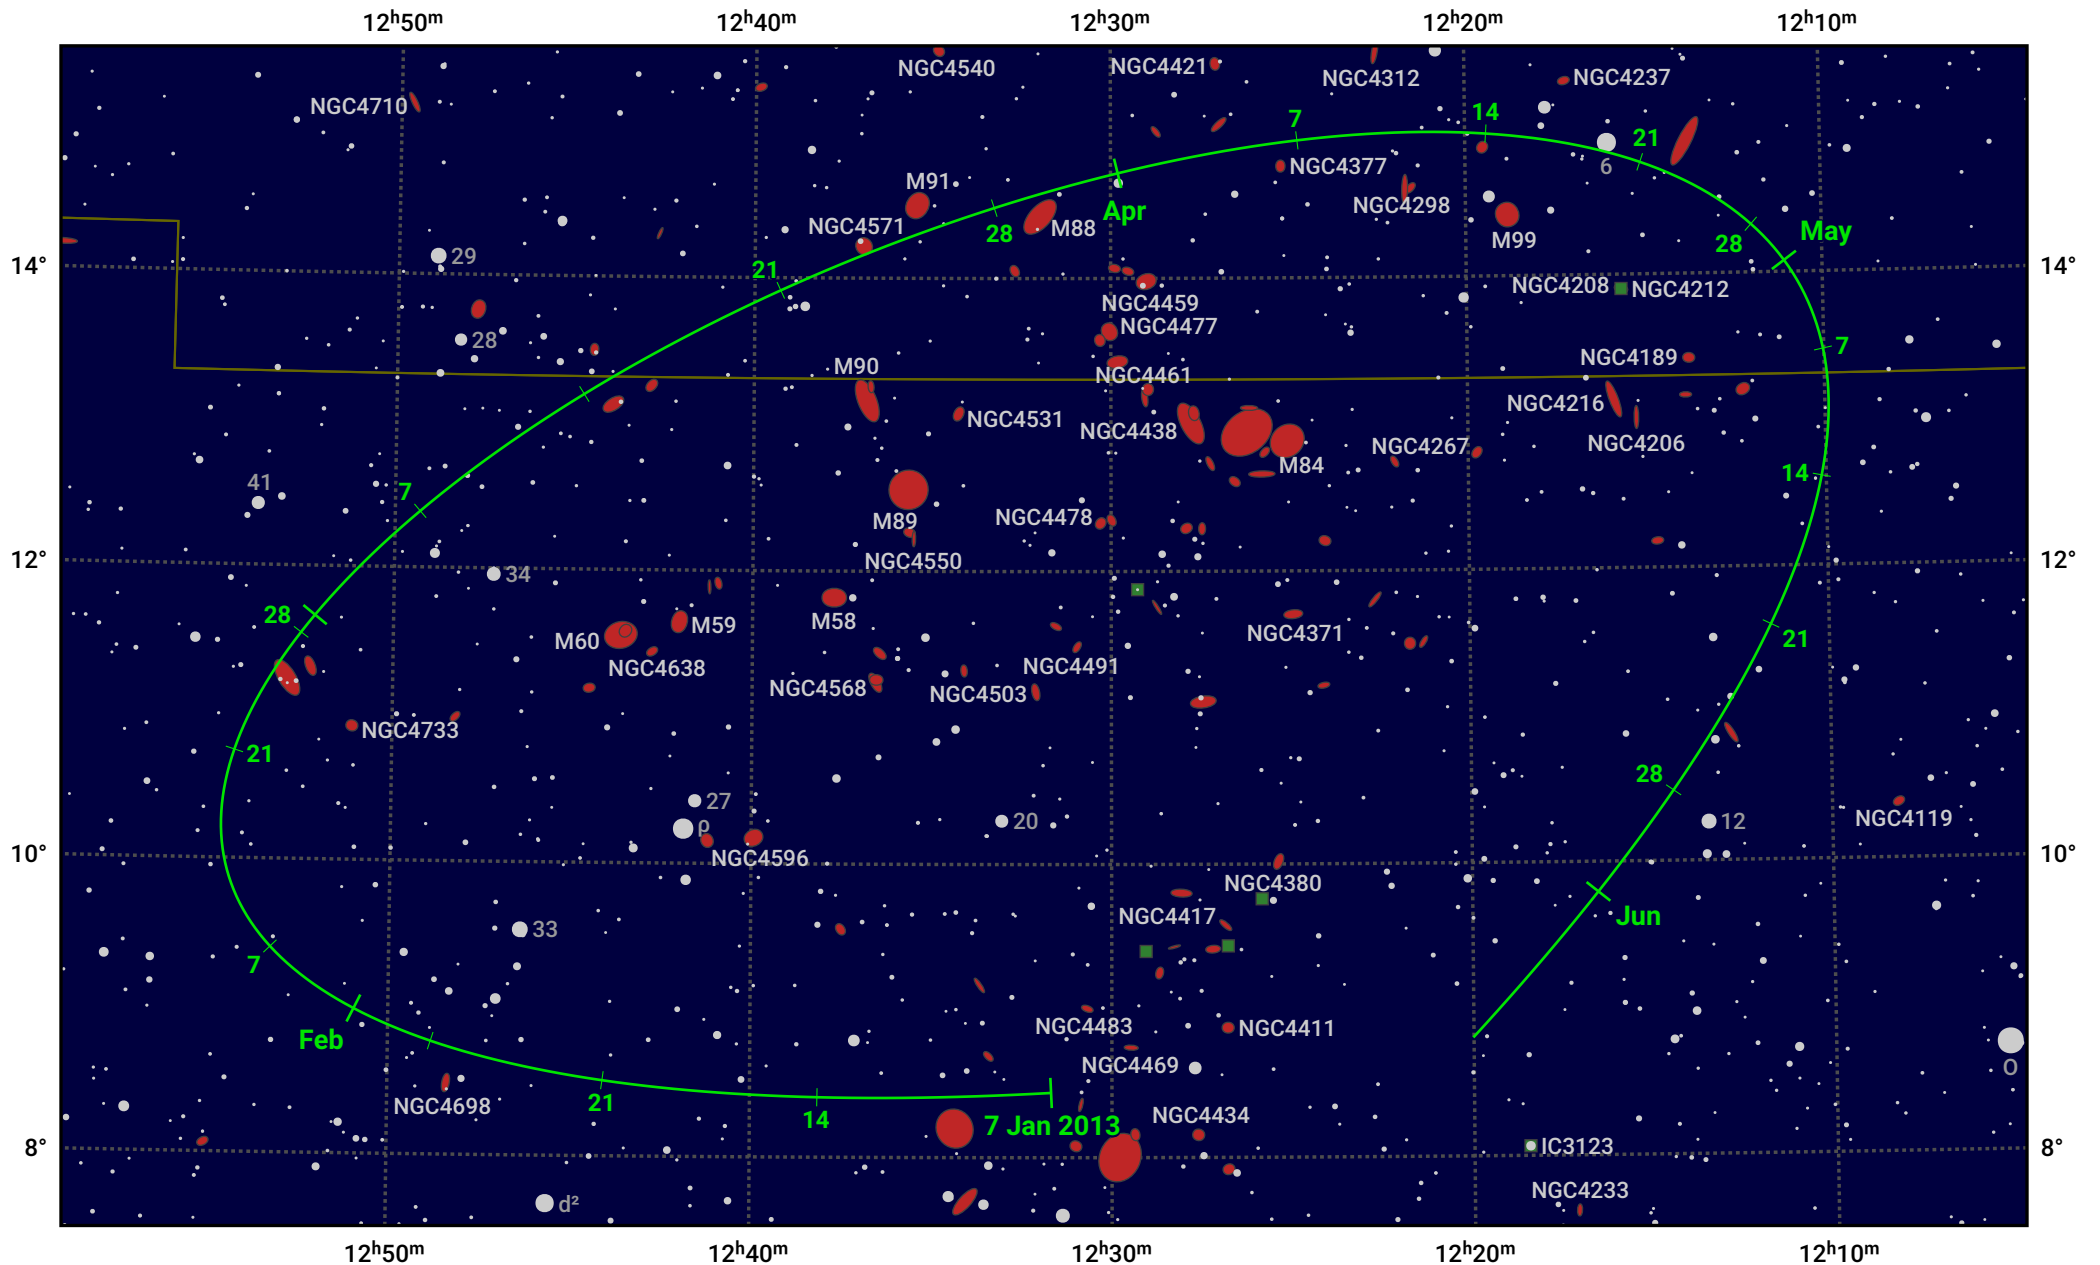

The path of Asteroid 14 Irene around opposition on 23 Mar 2013

© Dominic Ford 2011–2024. Date markers placed at midnight UTC. Downloaded from <https://in-the-sky.org>

Magnitude scale: 11.0 10.0 9.0 8.0 7.0 6.0 5.0 4.0

— Ecliptic Plane

Galaxy Bright nebula Open cluster Globular cluster

Date	Mag	Phase
2013 Feb 1	10.2	96%
2013 Feb 23	9.6	98%
2013 Mar 1	9.5	99%
2013 Apr 1	9.2	99%
2013 May 1	9.8	97%
2013 Jun 1	10.5	95%