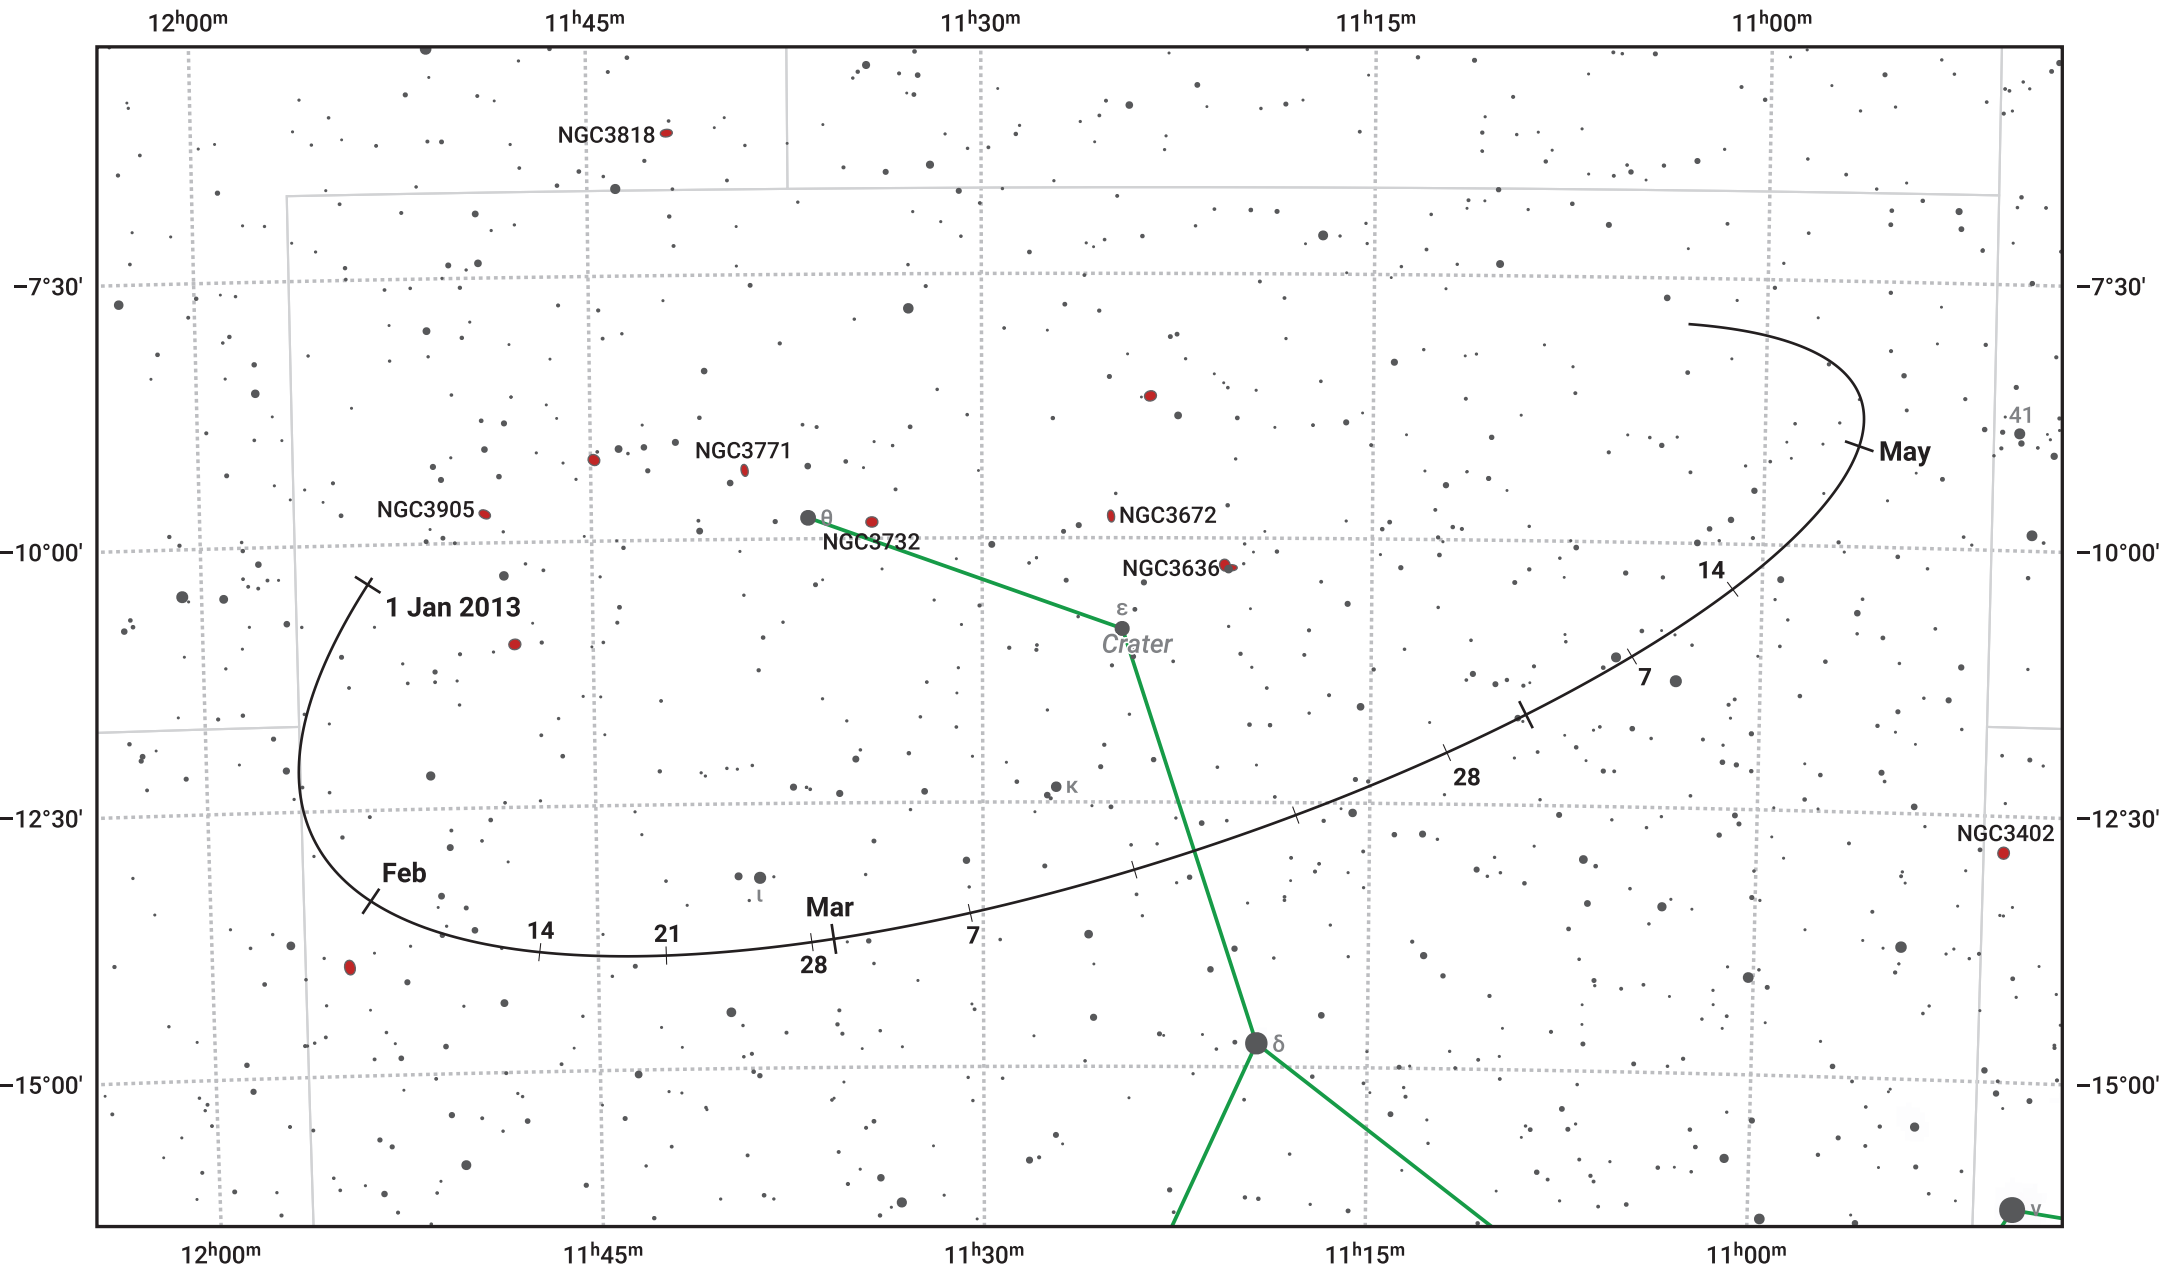

# The path of Asteroid 15 Eunomia around opposition on 16 Mar 2013

© Dominic Ford 2011–2024. Date markers placed at midnight UTC. Downloaded from <https://in-the-sky.org>

Magnitude scale: 10.0 9.0 8.0 7.0 6.0 5.0 4.0 3.0

— Ecliptic Plane

- Galaxy
- Bright nebula
- Open cluster
- ⊕ Globular cluster

| Date        | Mag  |
|-------------|------|
| 2013 Jan 1  | 10.8 |
| 2013 Feb 1  | 10.4 |
| 2013 Mar 1  | 9.9  |
| 2013 Mar 11 | 9.8  |
| 2013 Apr 1  | 10.0 |
| 2013 May 1  | 10.5 |
| 2013 May 17 | 10.8 |