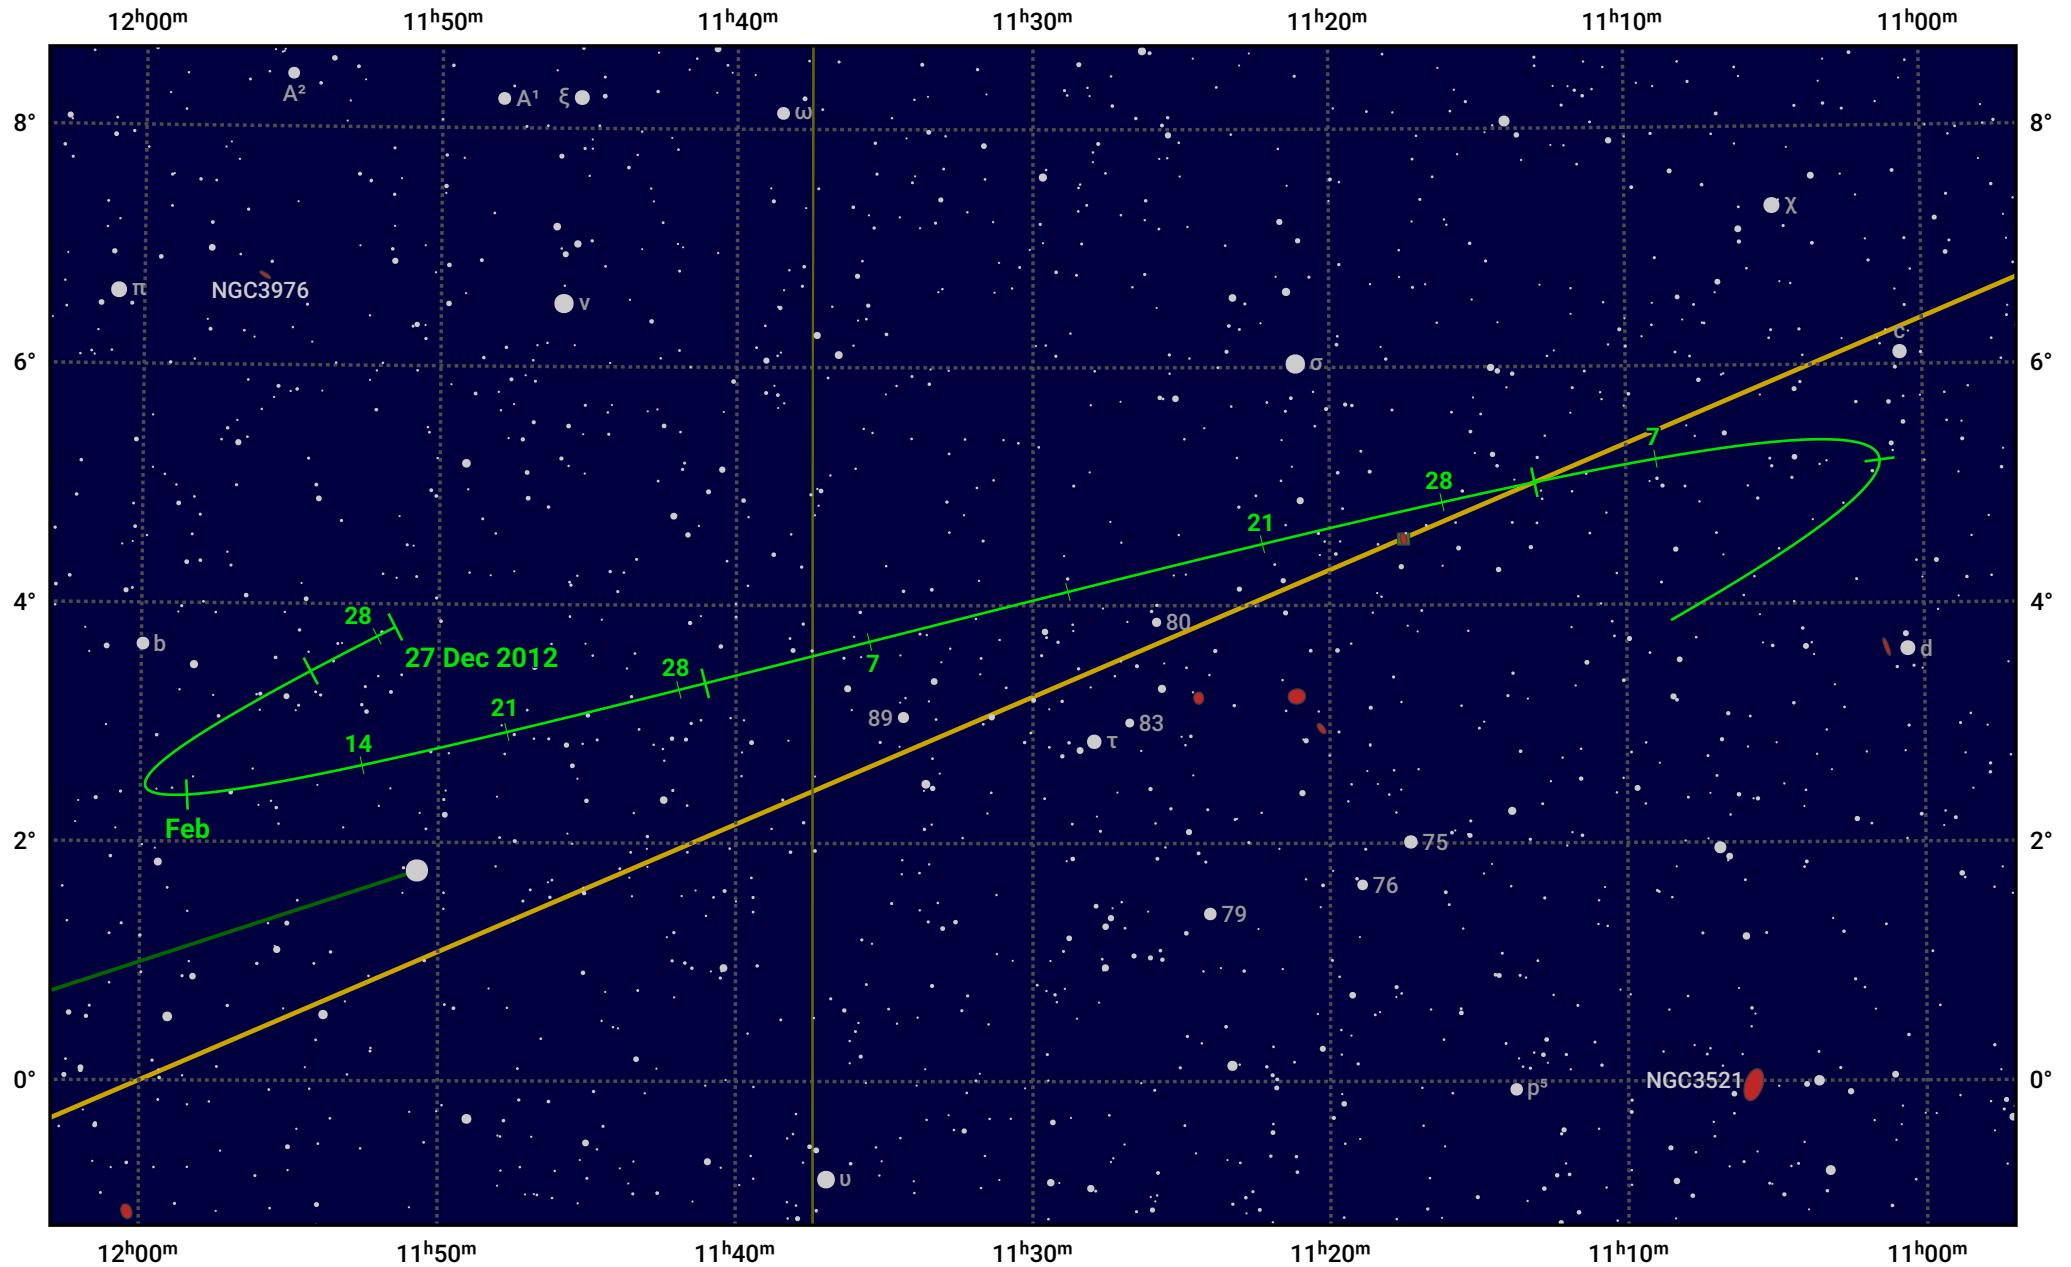

The path of Asteroid 29 Amphitrite around opposition on 12 Mar 2013

© Dominic Ford 2011–2024. Date markers placed at midnight UTC. Downloaded from <https://in-the-sky.org>

Magnitude scale: 11.0 10.0 9.0 8.0 7.0 6.0 5.0 4.0 3.0

— Ecliptic Plane

Galaxy Bright nebula Open cluster Globular cluster

Date	Mag
2013 Jan 1	10.8
2013 Feb 1	10.2
2013 Feb 19	9.8
2013 Mar 1	9.6
2013 Apr 1	9.8
2013 May 1	10.5
2013 May 17	10.8