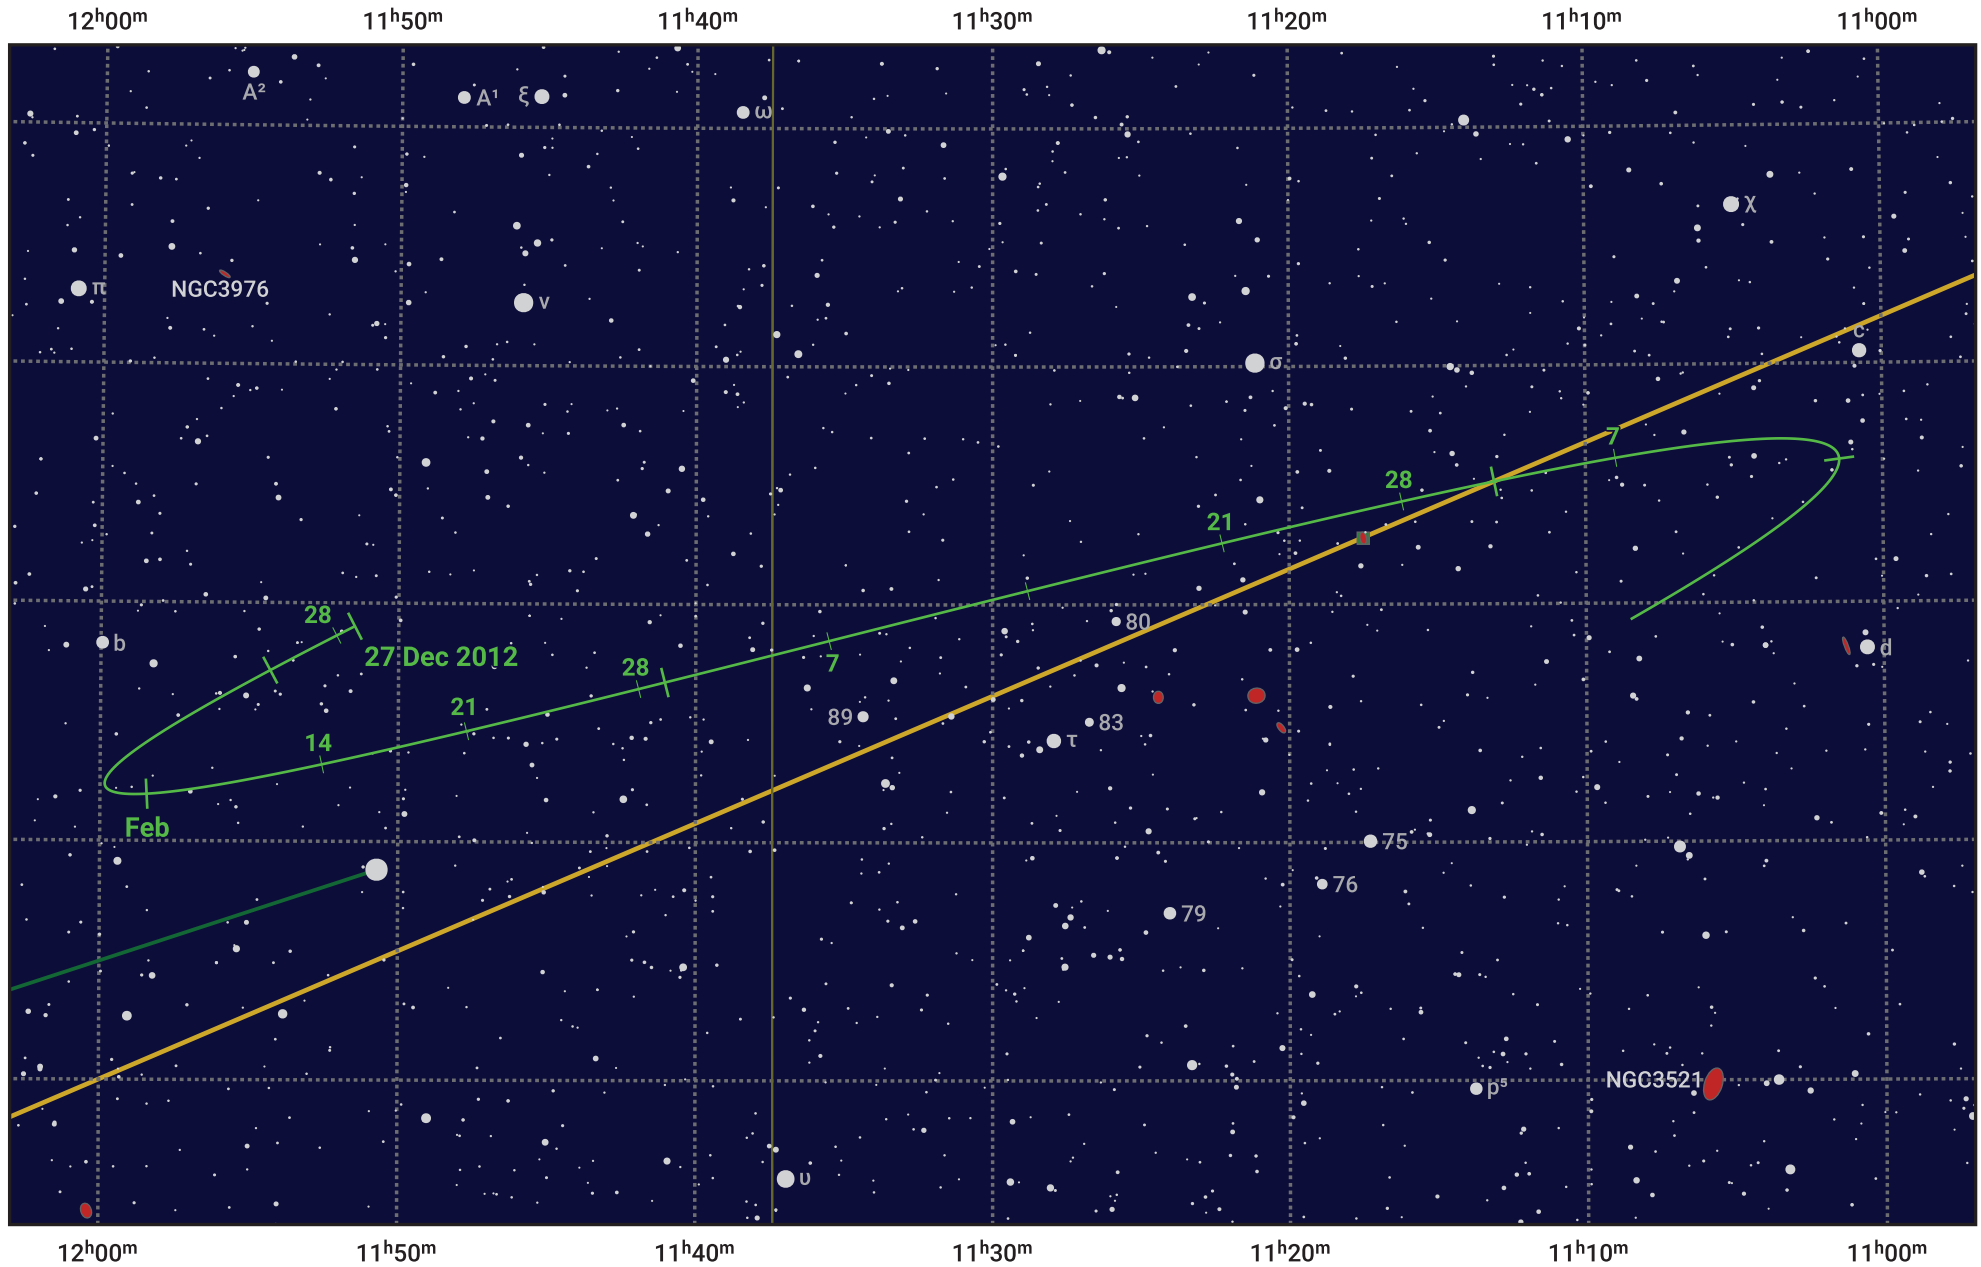

# The path of Asteroid 29 Amphitrite around opposition on 12 Mar 2013

© Dominic Ford 2011–2024. Date markers placed at midnight UTC. Downloaded from <https://in-the-sky.org>

Magnitude scale: 11.0 10.0 9.0 8.0 7.0 6.0 5.0 4.0 3.0

— Ecliptic Plane

- Galaxy
- Bright nebula
- Open cluster
- ⊕ Globular cluster

Date	Mag
2013 Jan 1	10.8
2013 Feb 1	10.2
2013 Feb 19	9.8
2013 Mar 1	9.6
2013 Apr 1	9.8
2013 May 1	10.5
2013 May 17	10.8