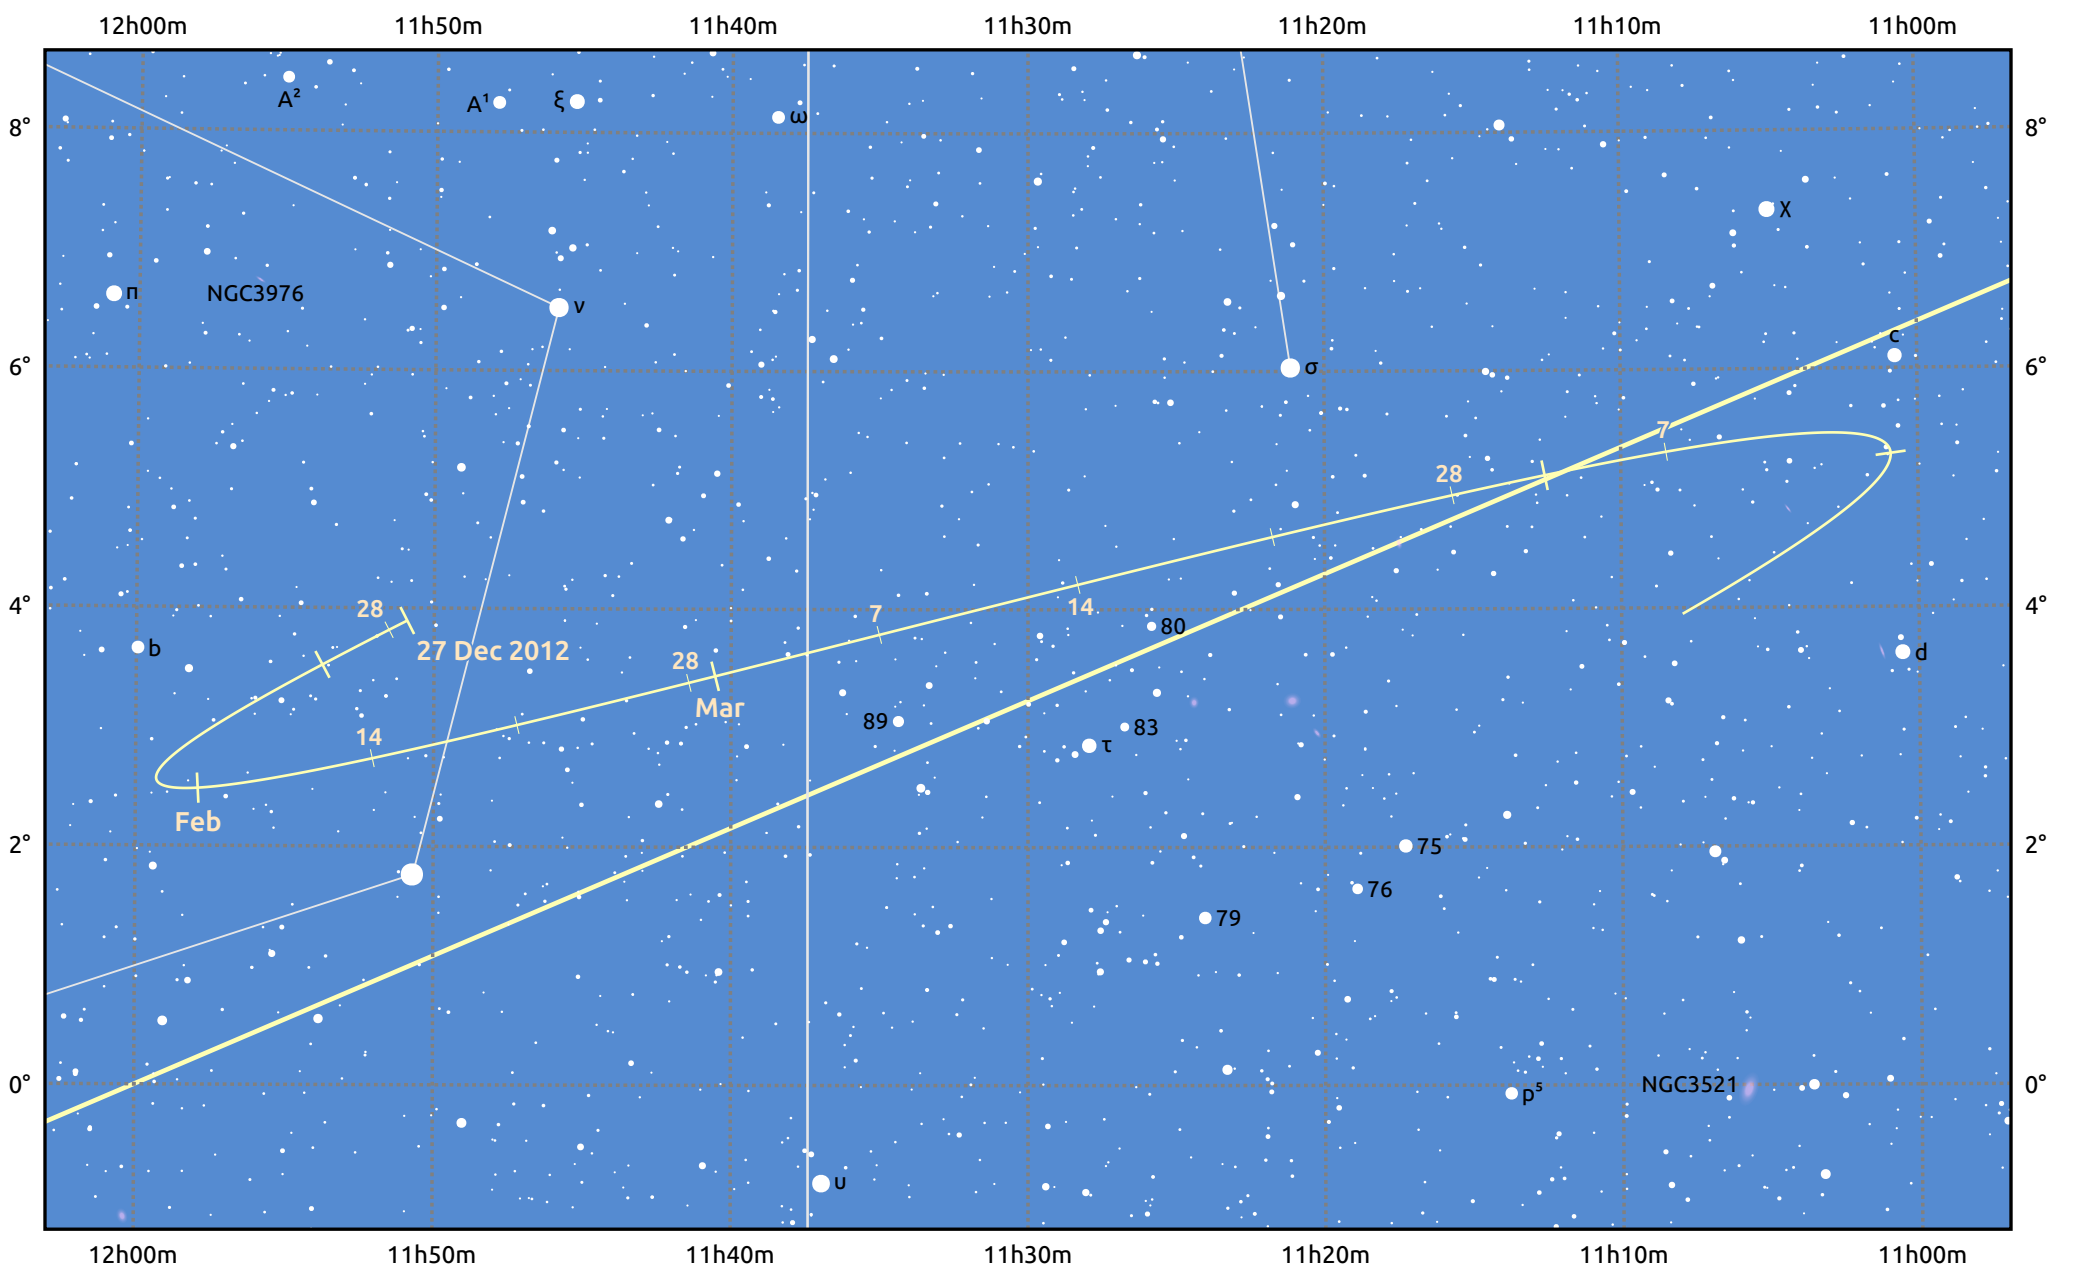

The path of Asteroid 29 Amphitrite around opposition on 12 Mar 2013

© Dominic Ford 2011–2025. Date markers placed at midnight UTC. Downloaded from <https://in-the-sky.org>

Magnitude scale: • 11.0 • 10.0 • 9.0 • 8.0 • 7.0 • 6.0 • 5.0 • 4.0 • 3.0

— Ecliptic Plane

Galaxy Bright nebula Open cluster Globular cluster Planetary nebula

Date	Mag
2013 Jan 1	10.7
2013 Feb 1	10.2
2013 Feb 19	9.8
2013 Mar 1	9.6
2013 Apr 1	9.8
2013 May 1	10.5
2013 May 17	10.8