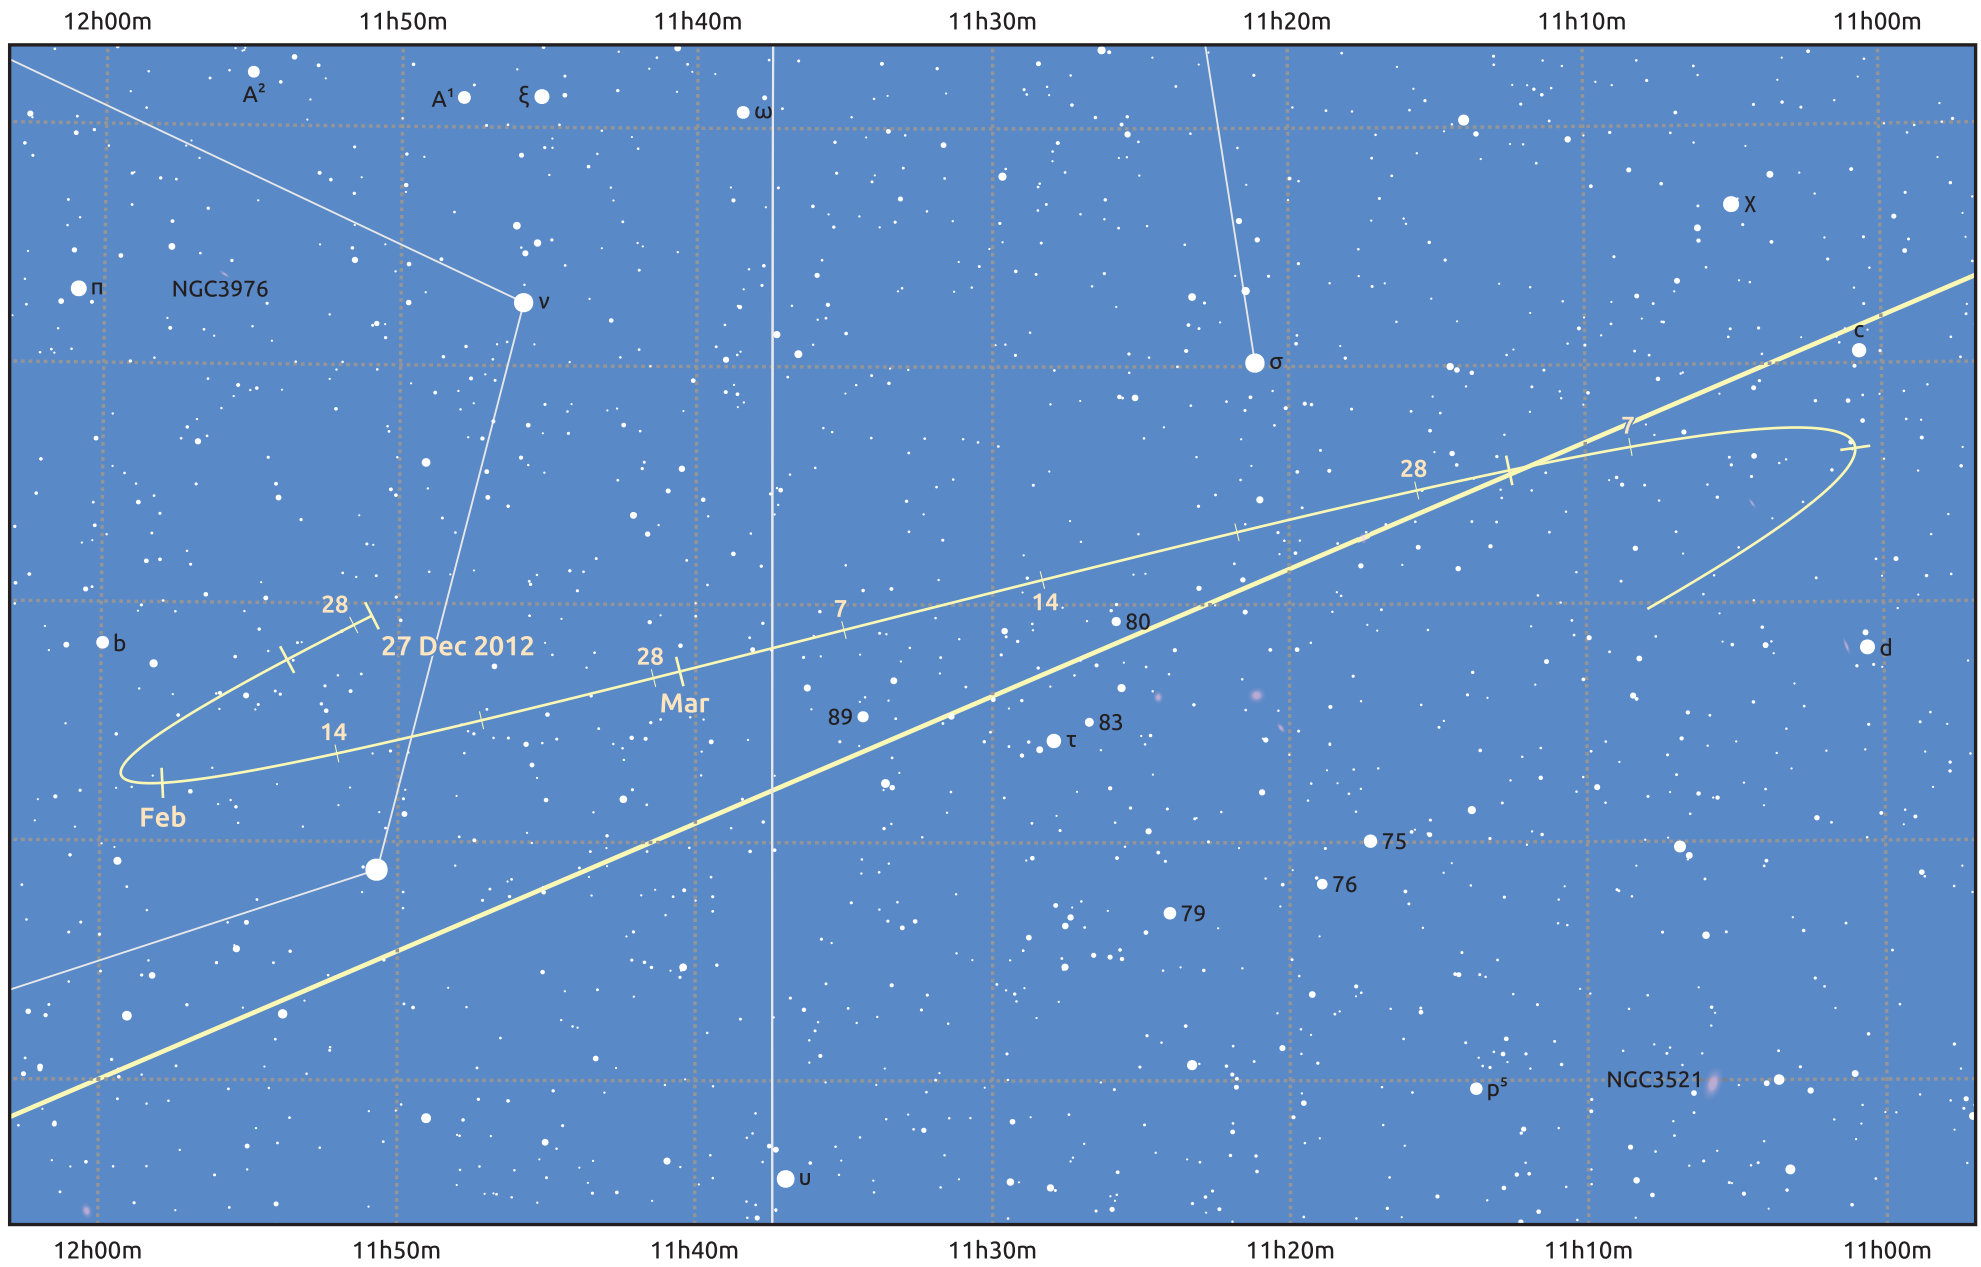

The path of Asteroid 29 Amphitrite around opposition on 12 Mar 2013

© Dominic Ford 2011–2025. Date markers placed at midnight UTC. Downloaded from <https://in-the-sky.org>

Magnitude scale: 11.0 10.0 9.0 8.0 7.0 6.0 5.0 4.0 3.0

— Ecliptic Plane

Galaxy Bright nebula Open cluster Globular cluster Planetary nebula

Date	Mag
2013 Jan 1	10.7
2013 Feb 1	10.2
2013 Feb 19	9.8
2013 Mar 1	9.6
2013 Apr 1	9.8
2013 May 1	10.5
2013 May 17	10.8