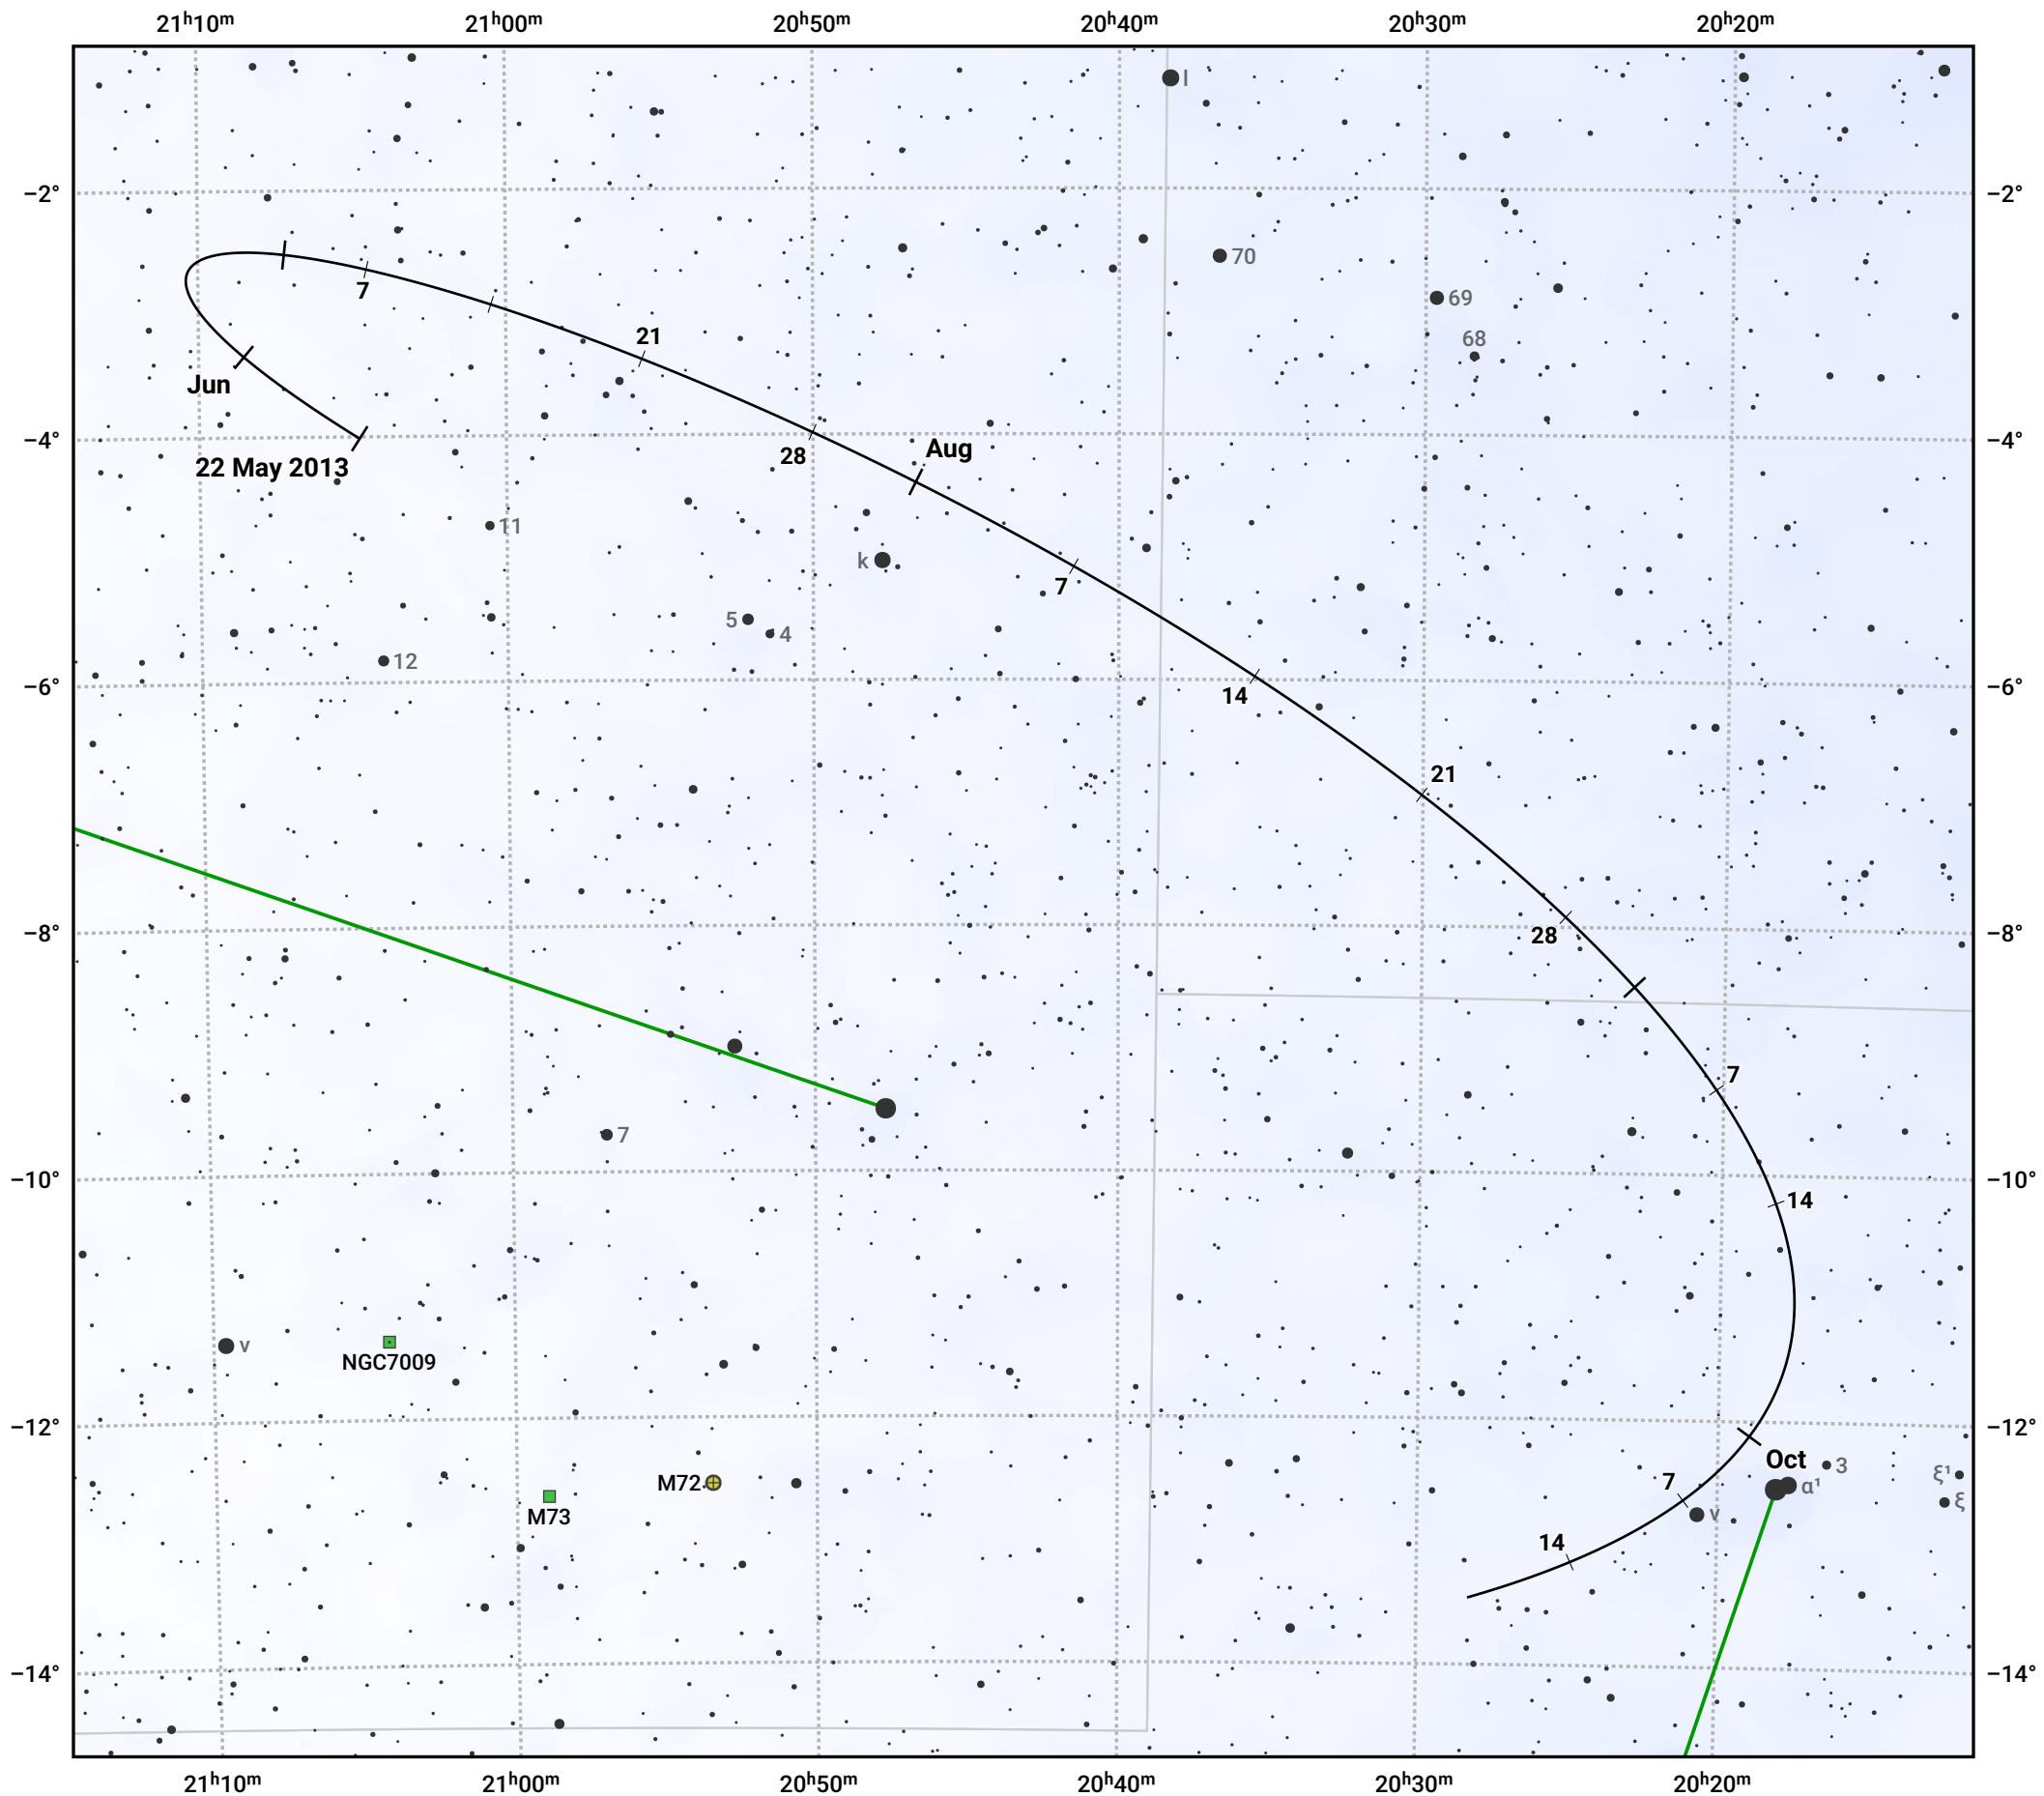

# The path of Asteroid 3 Juno around opposition on 5 Aug 2013

© Dominic Ford 2011–2024. Date markers placed at midnight UTC. Downloaded from <https://in-the-sky.org>

Magnitude scale: 10.0 9.0 8.0 7.0 6.0 5.0 4.0 3.0

— Ecliptic Plane

Galaxy Bright nebula Open cluster Globular cluster

Date	Mag	Phase
2013 Jun 1	10.3	97%
2013 Jul 1	9.6	99%
2013 Jul 9	9.4	99%
2013 Aug 1	8.9	100%
2013 Sep 1	9.2	99%
2013 Oct 1	9.6	97%