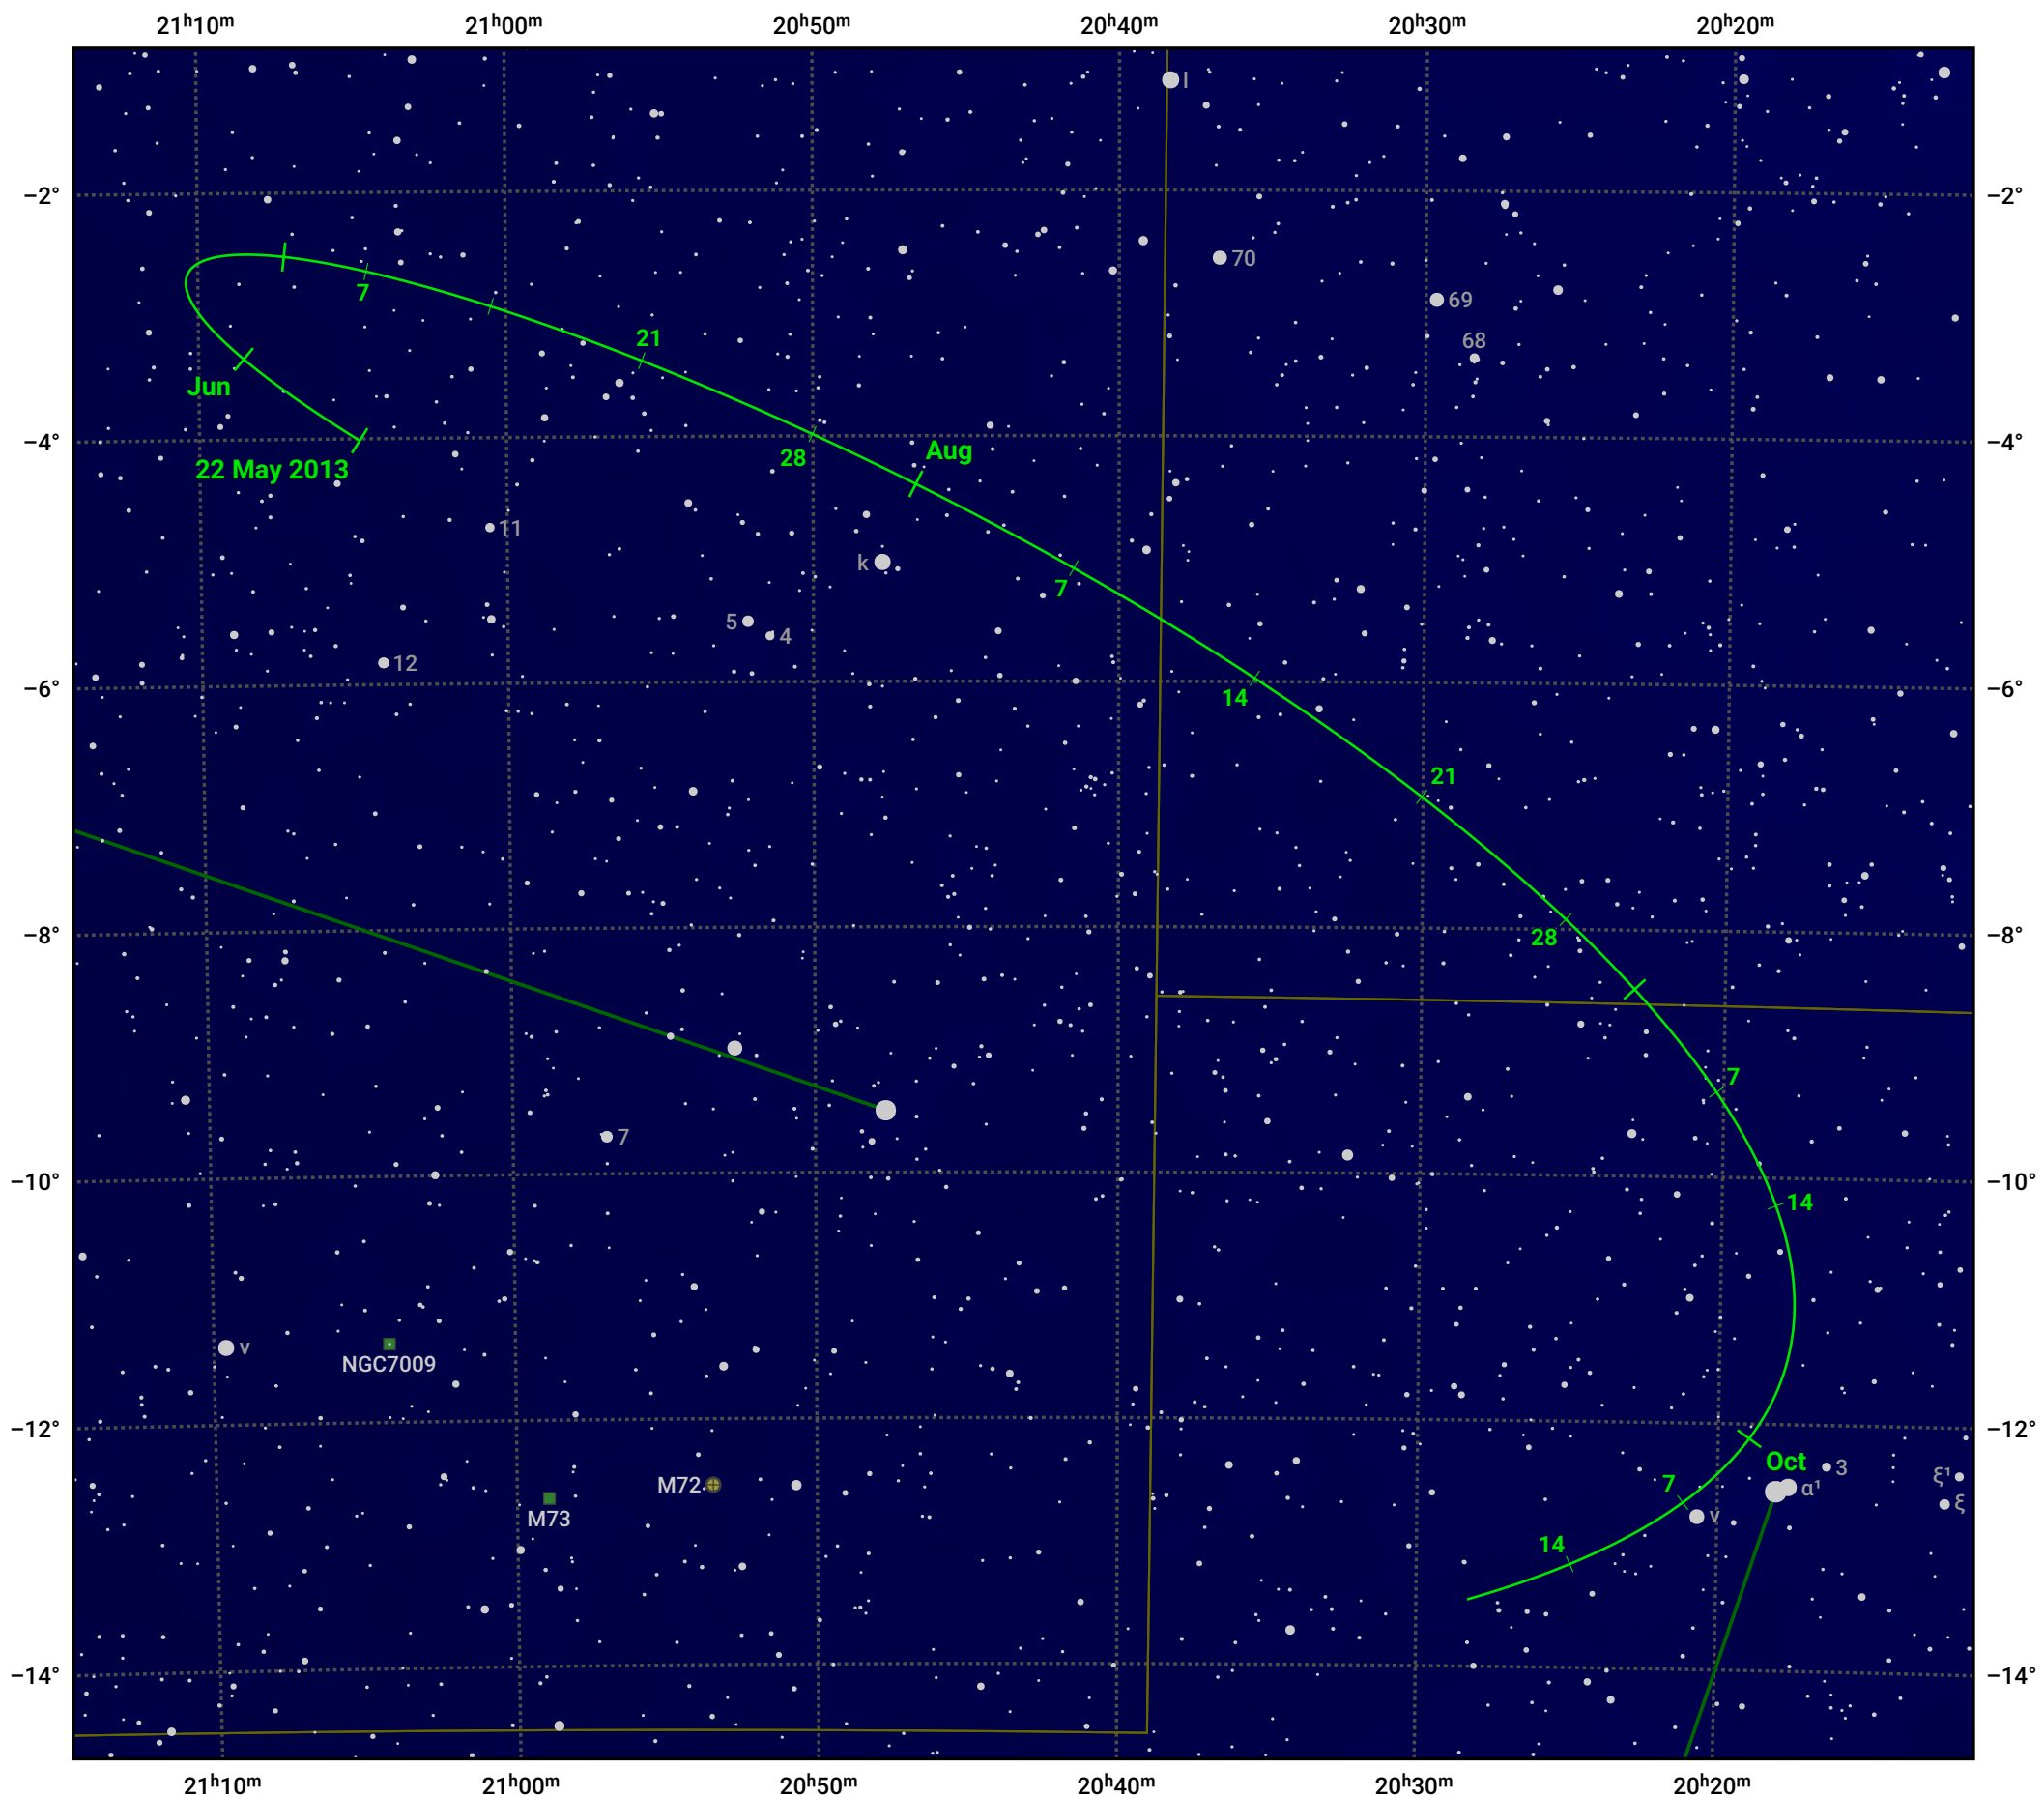

The path of Asteroid 3 Juno around opposition on 5 Aug 2013

© Dominic Ford 2011–2024. Date markers placed at midnight UTC. Downloaded from <https://in-the-sky.org>

Magnitude scale: 10.0 9.0 8.0 7.0 6.0 5.0 4.0 3.0

Ecliptic Plane

Galaxy Bright nebula Open cluster Globular cluster

Date	Mag	Phase
2013 Jun 1	10.3	97%
2013 Jul 1	9.6	99%
2013 Jul 9	9.4	99%
2013 Aug 1	8.9	100%
2013 Sep 1	9.2	99%
2013 Oct 1	9.6	97%