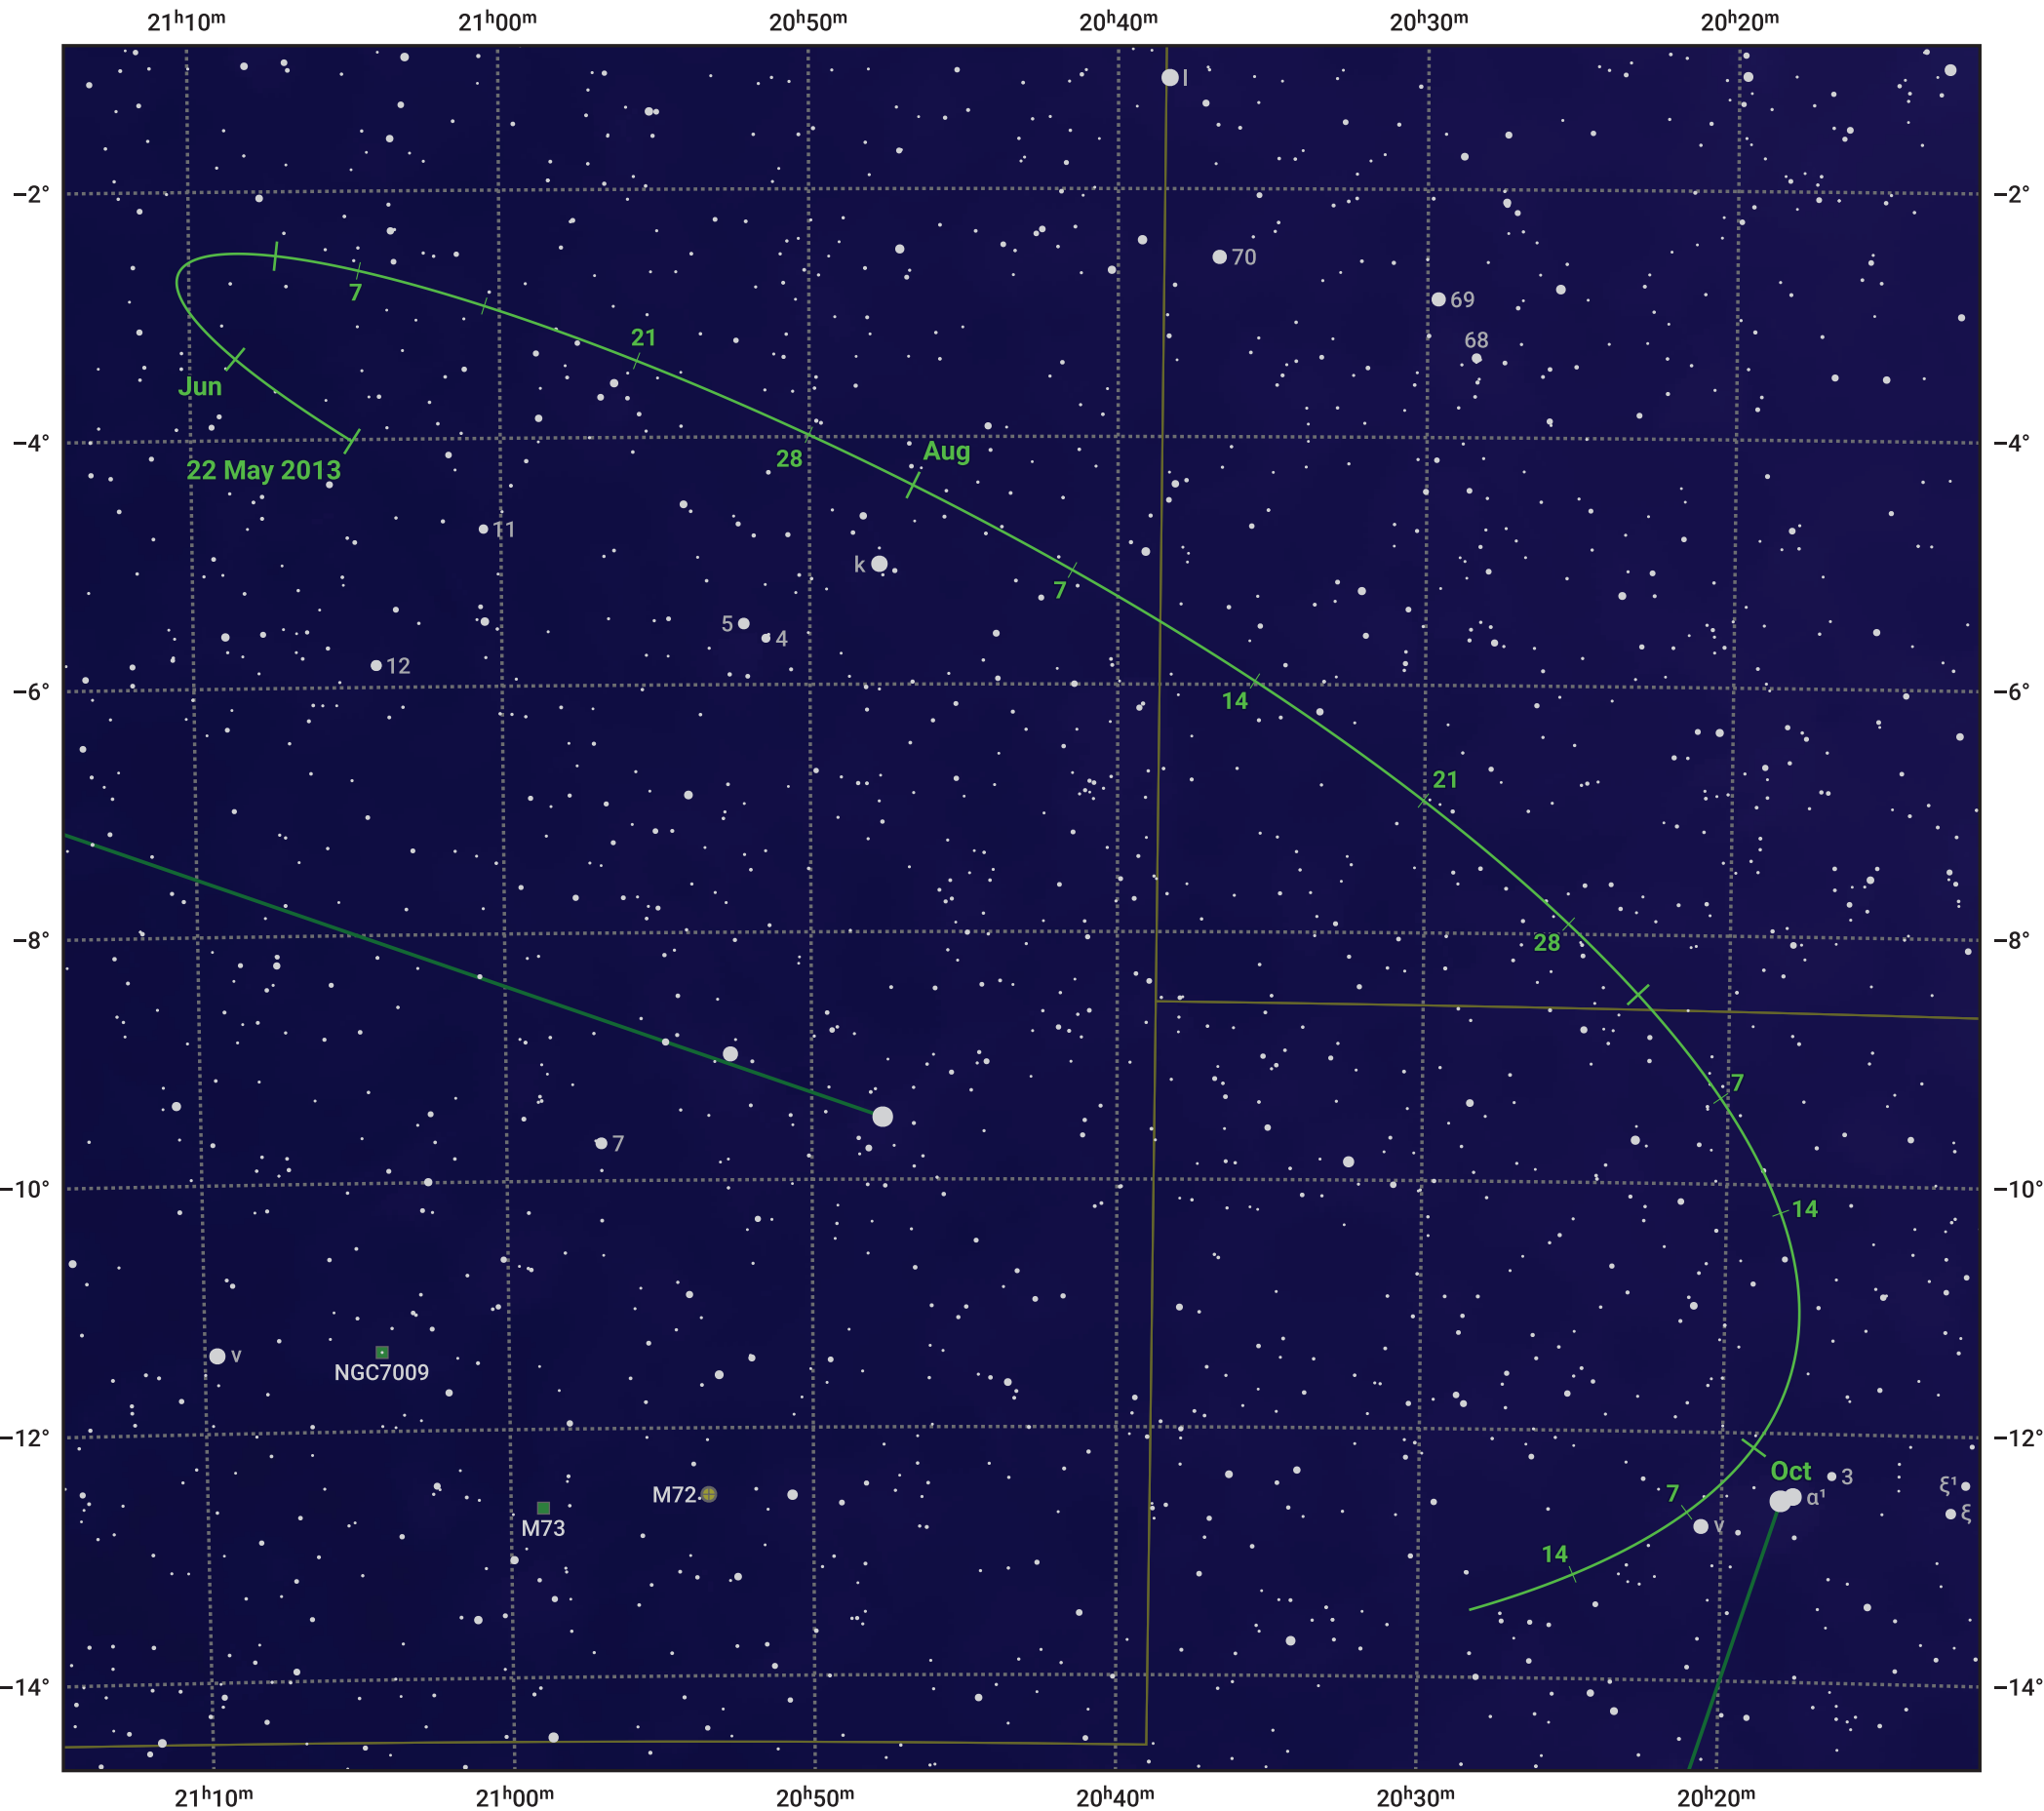

# The path of Asteroid 3 Juno around opposition on 5 Aug 2013

© Dominic Ford 2011–2024. Date markers placed at midnight UTC. Downloaded from <https://in-the-sky.org>

Magnitude scale: 10.0 9.0 8.0 7.0 6.0 5.0 4.0 3.0

— Ecliptic Plane

Galaxy Bright nebula Open cluster Globular cluster

Date	Mag	Phase
2013 Jun 1	10.3	97%
2013 Jul 1	9.6	99%
2013 Jul 9	9.4	99%
2013 Aug 1	8.9	100%
2013 Sep 1	9.2	99%
2013 Oct 1	9.6	97%