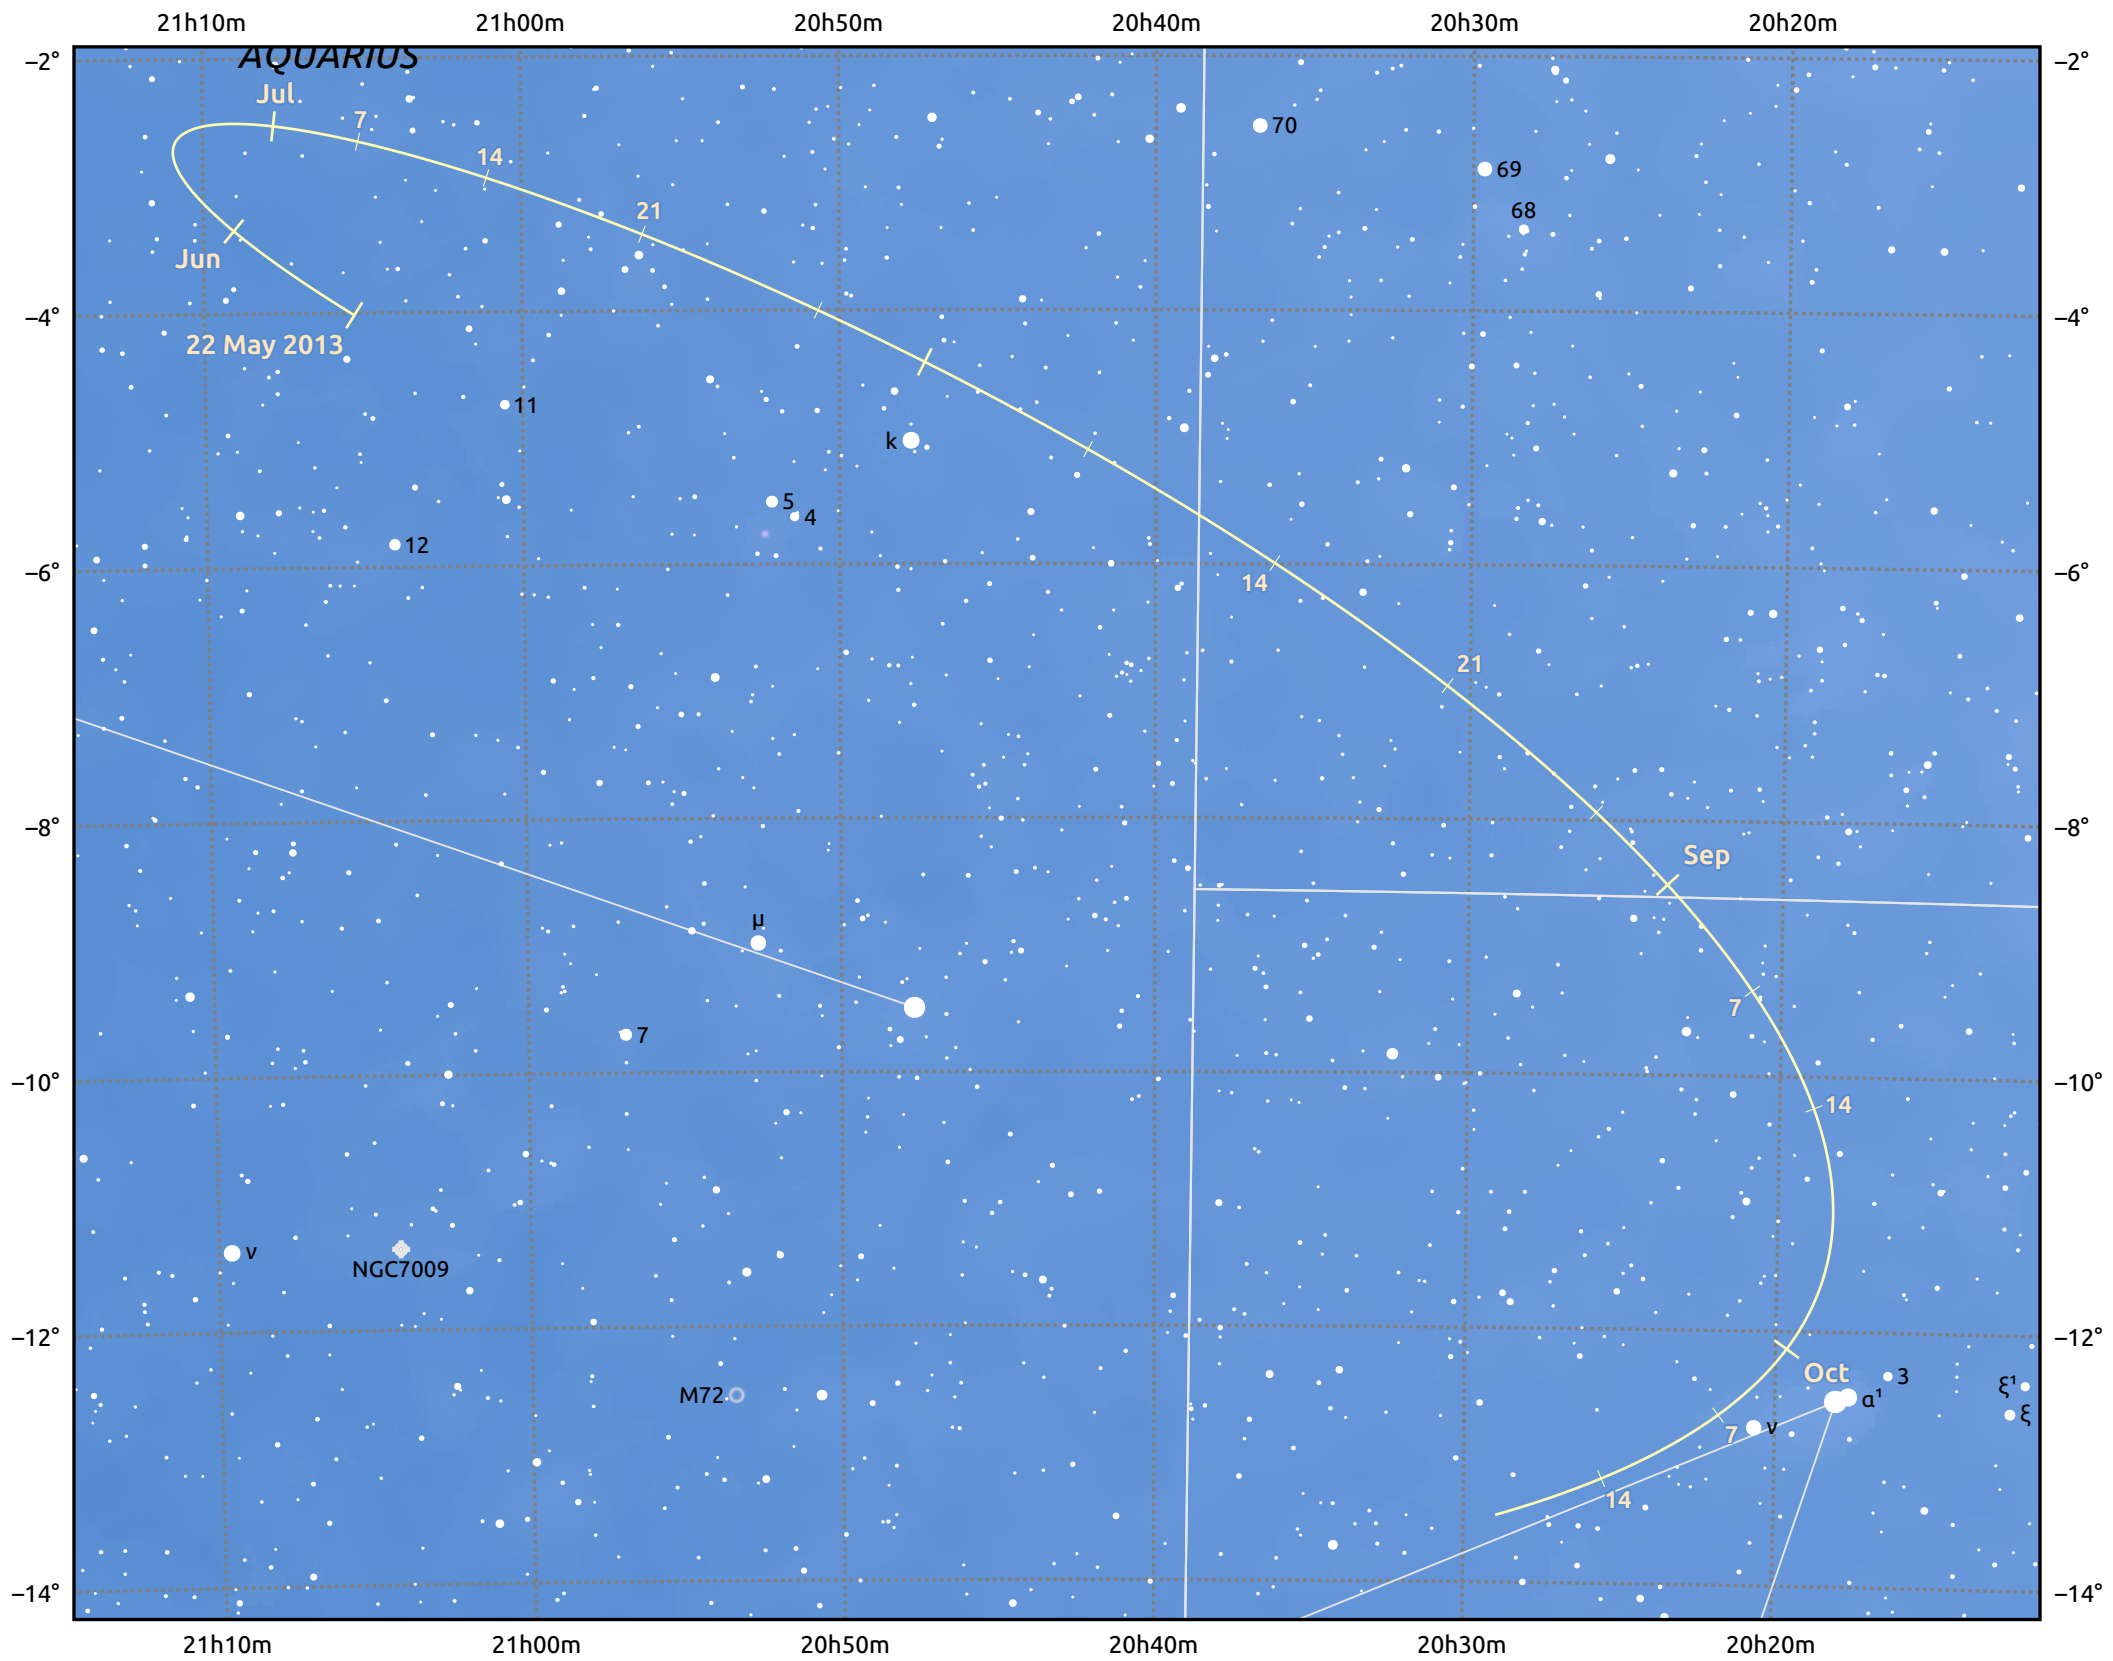

The path of Asteroid 3 Juno around opposition on 5 Aug 2013

© Dominic Ford 2011–2025. Date markers placed at midnight UTC. Downloaded from <https://in-the-sky.org>

Magnitude scale: 10.0 9.0 8.0 7.0 6.0 5.0 4.0 3.0

— Ecliptic Plane

Galaxy Bright nebula Open cluster Globular cluster Planetary nebula

Date	Mag	Phase
2013 Jun 1	10.3	97%
2013 Jul 1	9.6	99%
2013 Jul 9	9.4	99%
2013 Aug 1	8.9	100%
2013 Sep 1	9.2	99%
2013 Oct 1	9.6	97%