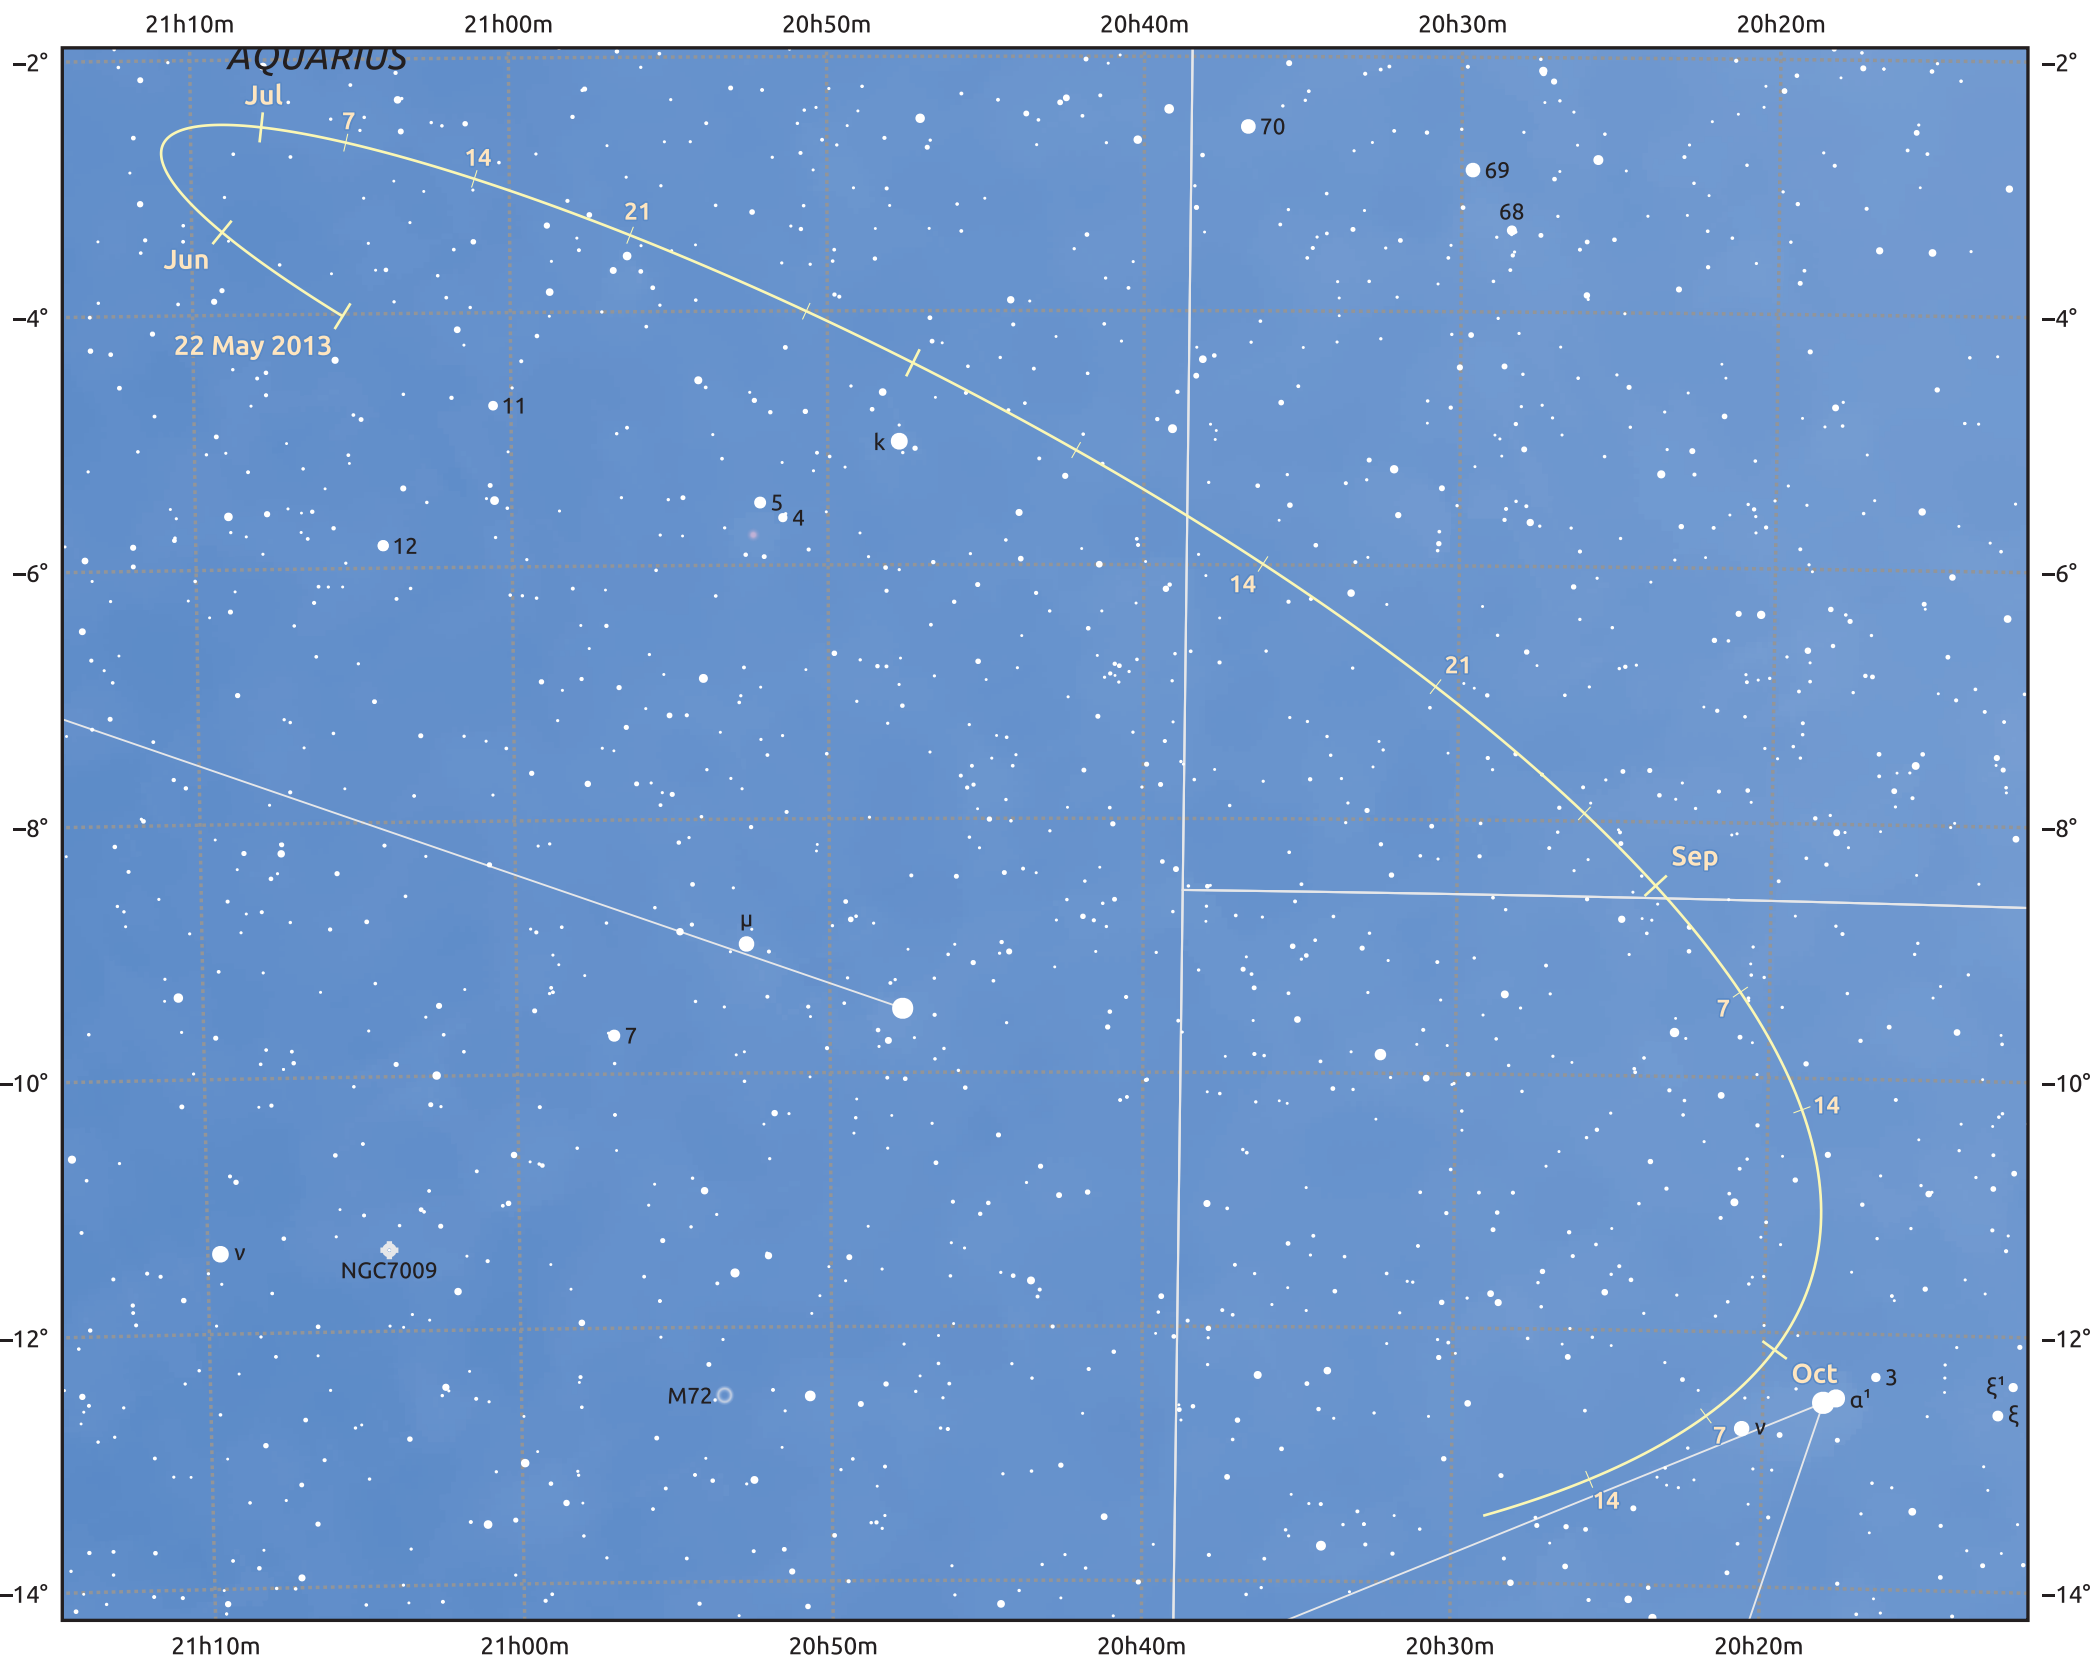

The path of Asteroid 3 Juno around opposition on 5 Aug 2013

© Dominic Ford 2011–2025. Date markers placed at midnight UTC. Downloaded from <https://in-the-sky.org>

Magnitude scale: 10.0 9.0 8.0 7.0 6.0 5.0 4.0 3.0

— Ecliptic Plane

Galaxy Bright nebula Open cluster Globular cluster Planetary nebula

Date	Mag	Phase
2013 Jun 1	10.3	97%
2013 Jul 1	9.6	99%
2013 Jul 9	9.4	99%
2013 Aug 1	8.9	100%
2013 Sep 1	9.2	99%
2013 Oct 1	9.6	97%