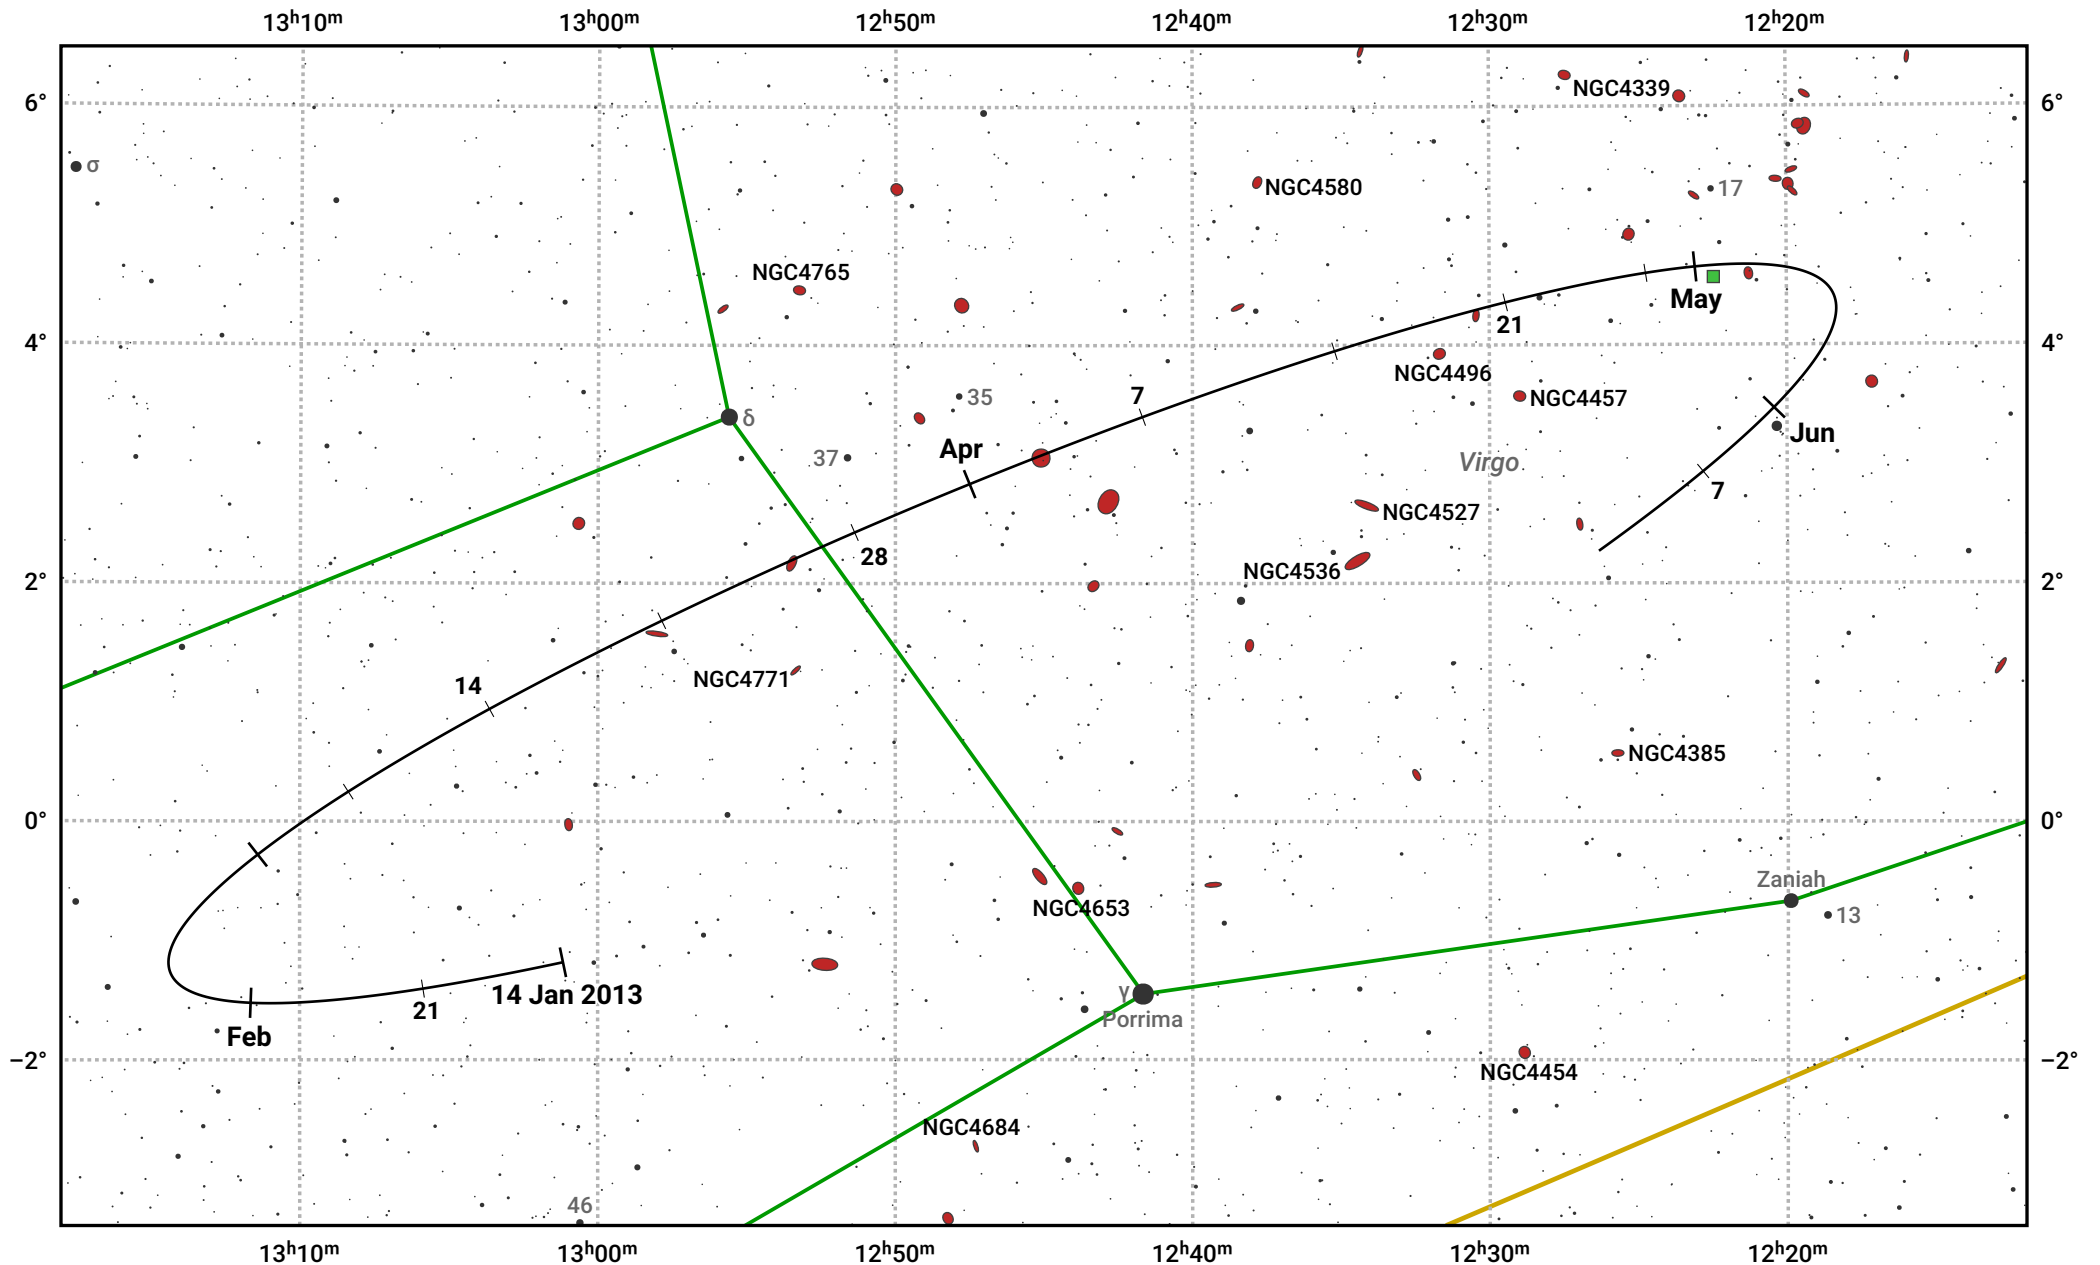

The path of Asteroid 40 Harmonia around opposition on 30 Mar 2013

© Dominic Ford 2011–2024. Date markers placed at midnight UTC. Downloaded from <https://in-the-sky.org>

Magnitude scale: 11.0 10.0 9.0 8.0 7.0 6.0 5.0 4.0 3.0 2.0

— Ecliptic Plane

-  Galaxy
-  Bright nebula
-  Open cluster
-  Globular cluster

Date	Mag	Phase
2013 Feb 1	10.7	96%
2013 Mar 1	10.1	98%
2013 Mar 4	10.0	99%
2013 Apr 1	9.4	100%
2013 May 1	10.1	98%
2013 Jun 1	10.8	96%