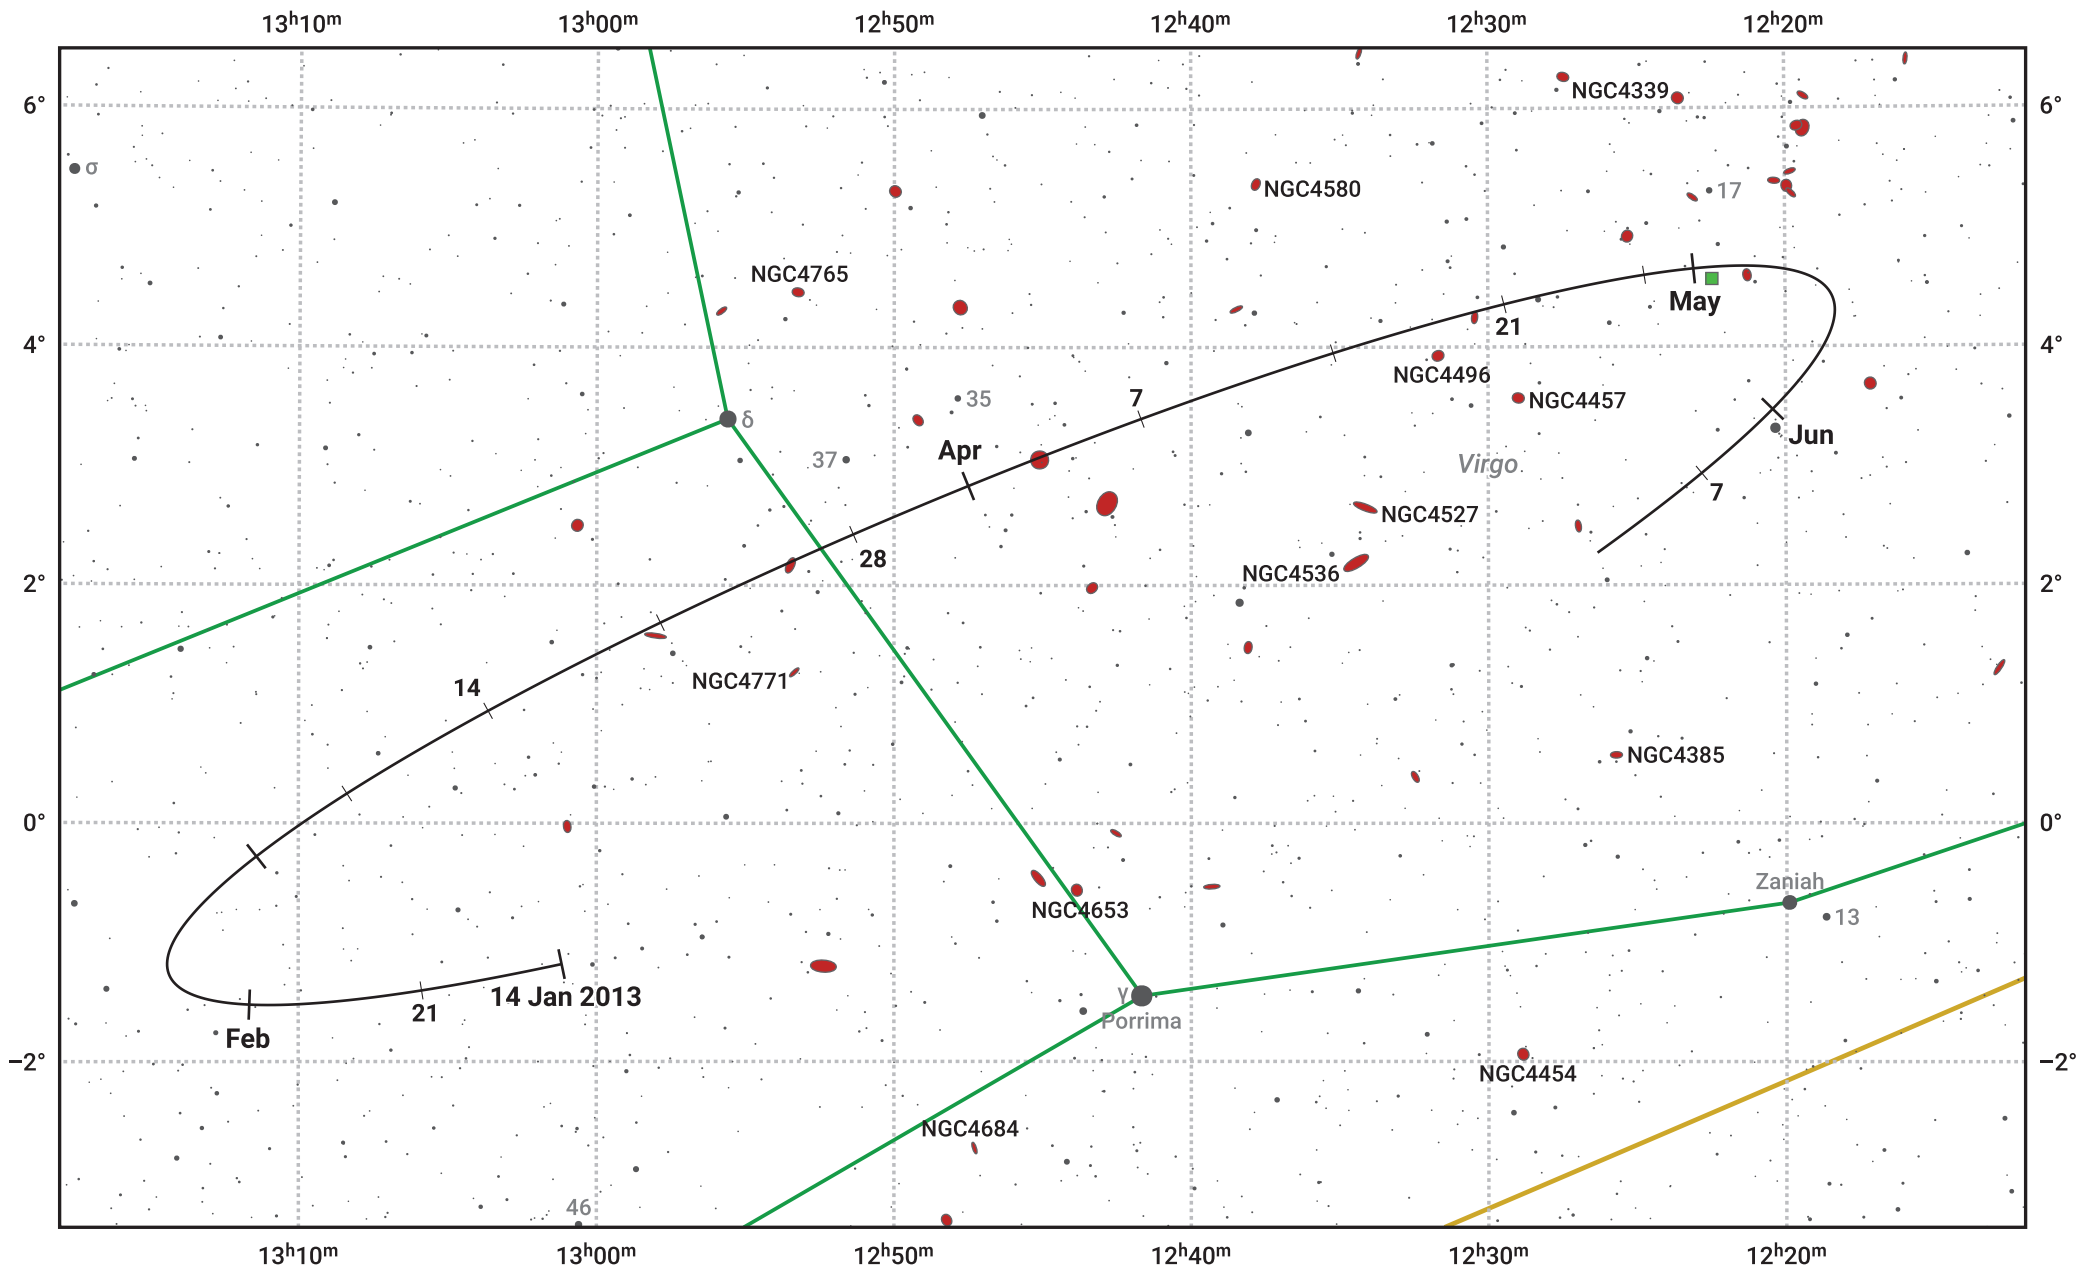

The path of Asteroid 40 Harmonia around opposition on 30 Mar 2013

© Dominic Ford 2011–2024. Date markers placed at midnight UTC. Downloaded from <https://in-the-sky.org>

Magnitude scale: 11.0 10.0 9.0 8.0 7.0 6.0 5.0 4.0 3.0 2.0

— Ecliptic Plane

Galaxy Bright nebula Open cluster Globular cluster

Date	Mag	Phase
2013 Feb 1	10.7	96%
2013 Mar 1	10.1	98%
2013 Mar 4	10.0	99%
2013 Apr 1	9.4	100%
2013 May 1	10.1	98%
2013 Jun 1	10.8	96%