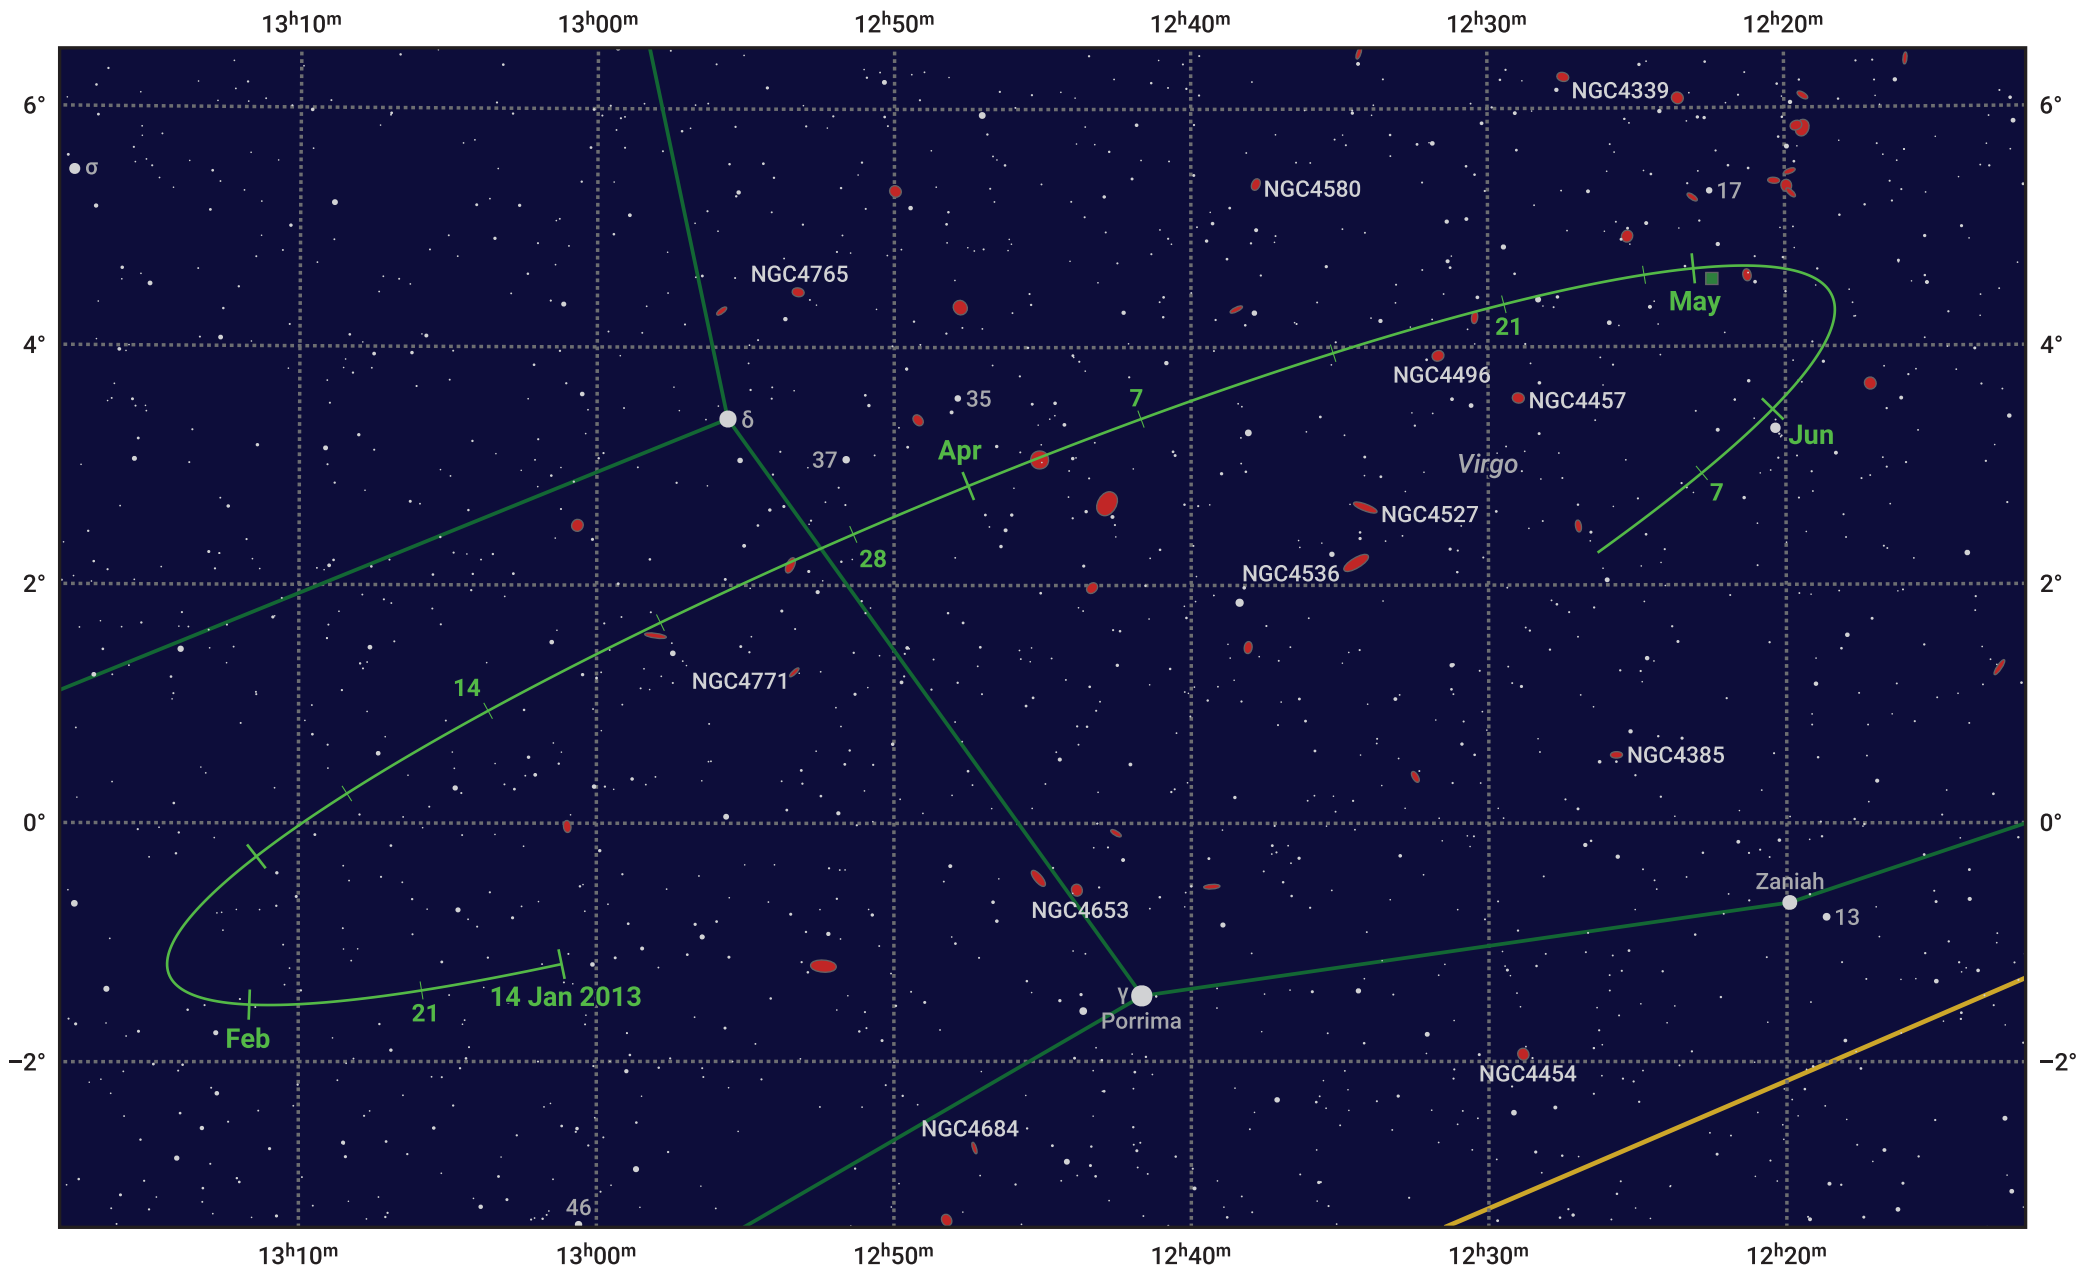

The path of Asteroid 40 Harmonia around opposition on 30 Mar 2013

© Dominic Ford 2011–2024. Date markers placed at midnight UTC. Downloaded from <https://in-the-sky.org>

Magnitude scale: 11.0 10.0 9.0 8.0 7.0 6.0 5.0 4.0 3.0 2.0

- Galaxy
- Bright nebula
- Open cluster
- Globular cluster

Date	Mag	Phase
2013 Feb 1	10.7	96%
2013 Mar 1	10.1	98%
2013 Mar 4	10.0	99%
2013 Apr 1	9.4	100%
2013 May 1	10.1	98%
2013 Jun 1	10.8	96%