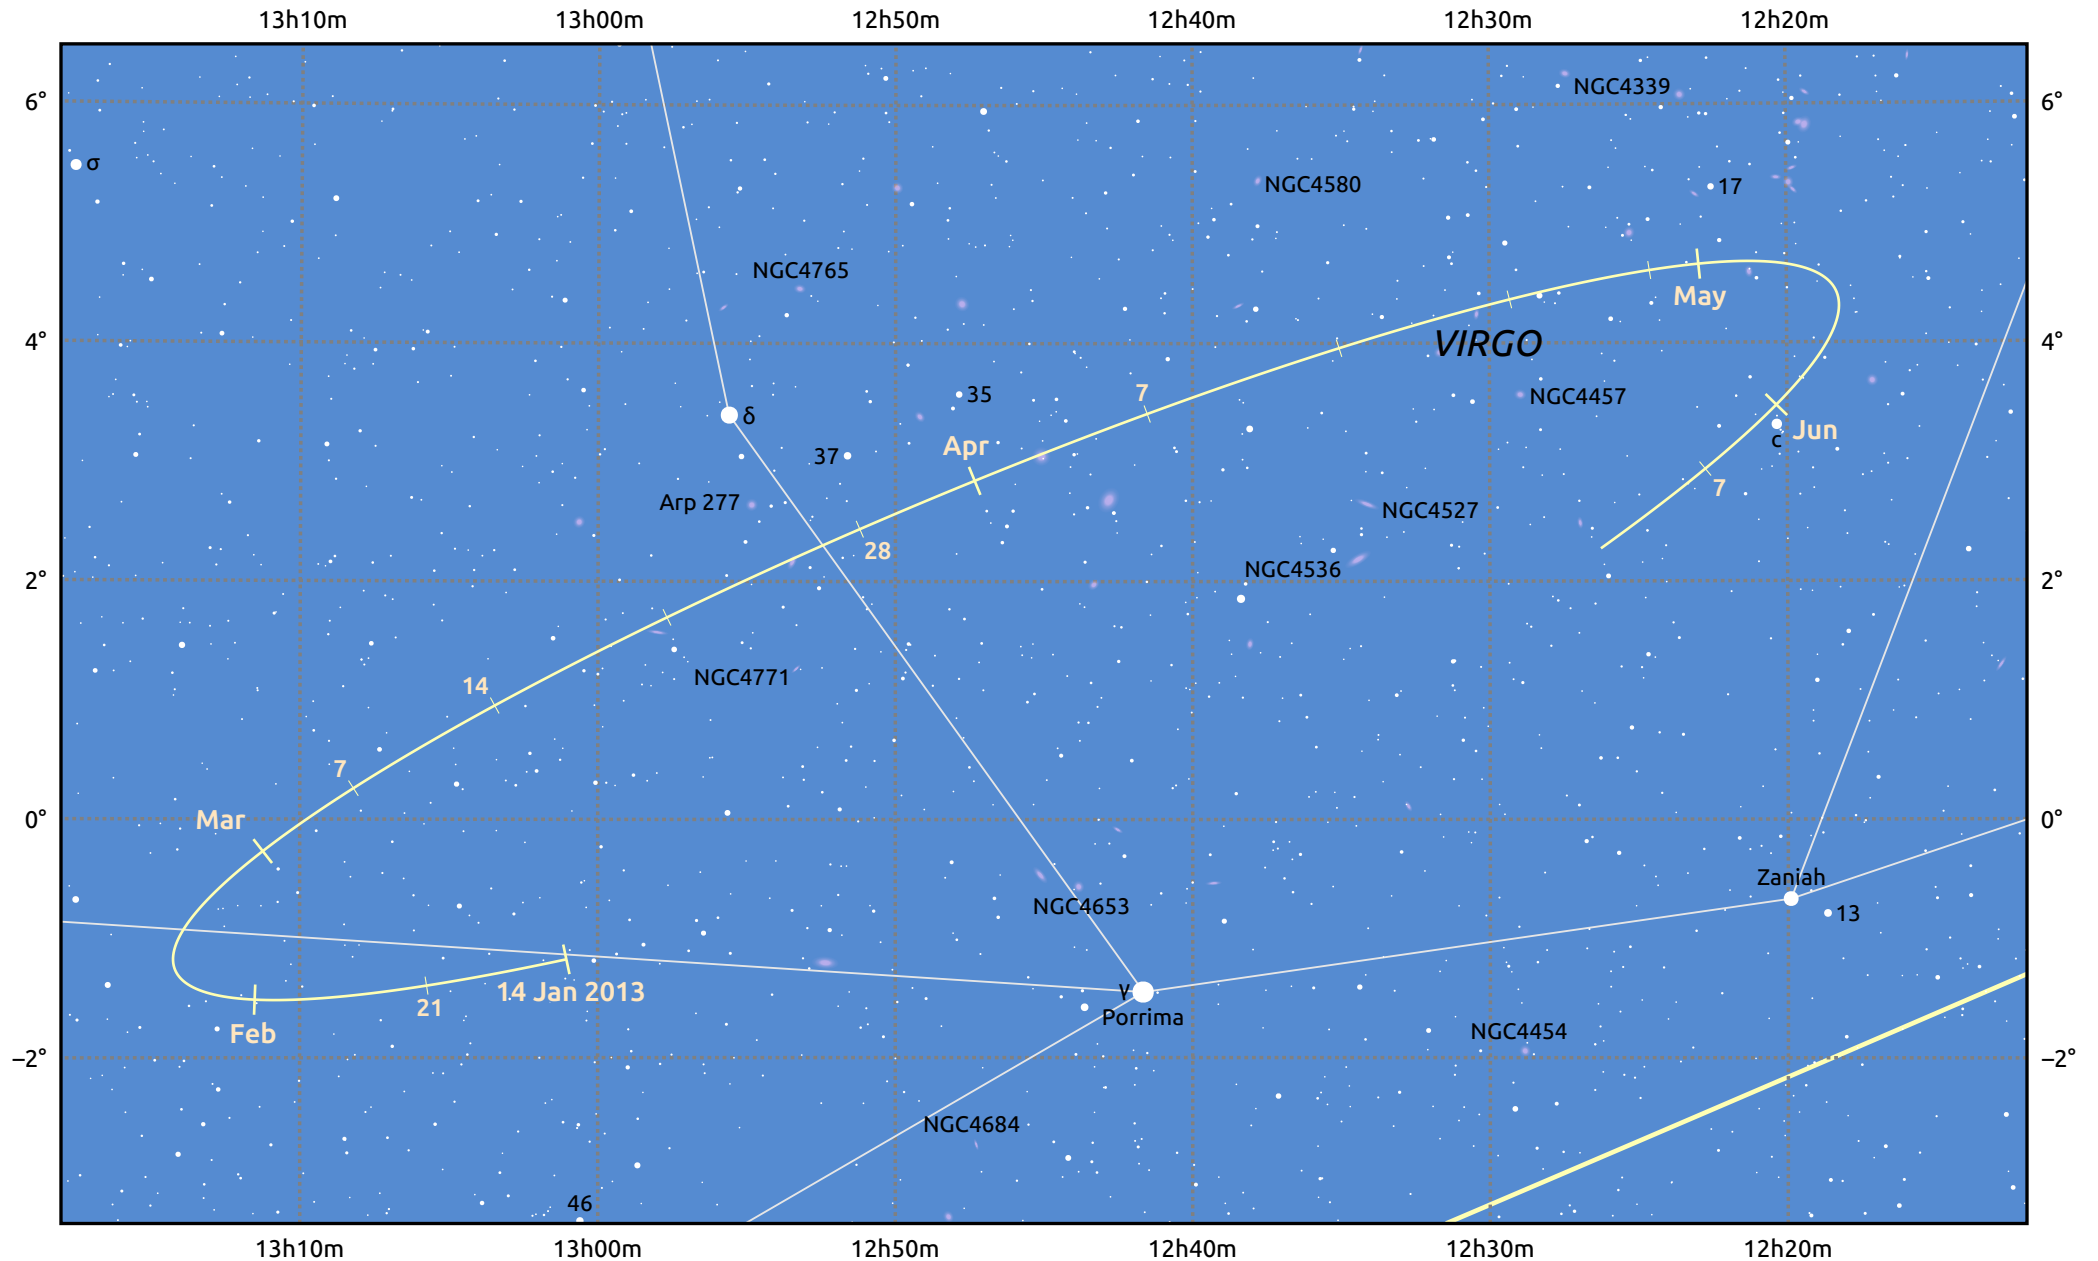

The path of Asteroid 40 Harmonia around opposition on 30 Mar 2013

© Dominic Ford 2011–2025. Date markers placed at midnight UTC. Downloaded from <https://in-the-sky.org>

Magnitude scale: 11.0 10.0 9.0 8.0 7.0 6.0 5.0 4.0 3.0 2.0

— Ecliptic Plane

Galaxy Bright nebula Open cluster Globular cluster Planetary nebula

Date	Mag	Phase
2013 Feb 1	10.7	96%
2013 Mar 1	10.1	98%
2013 Mar 4	10.0	99%
2013 Apr 1	9.4	100%
2013 May 1	10.1	98%
2013 Jun 1	10.8	96%