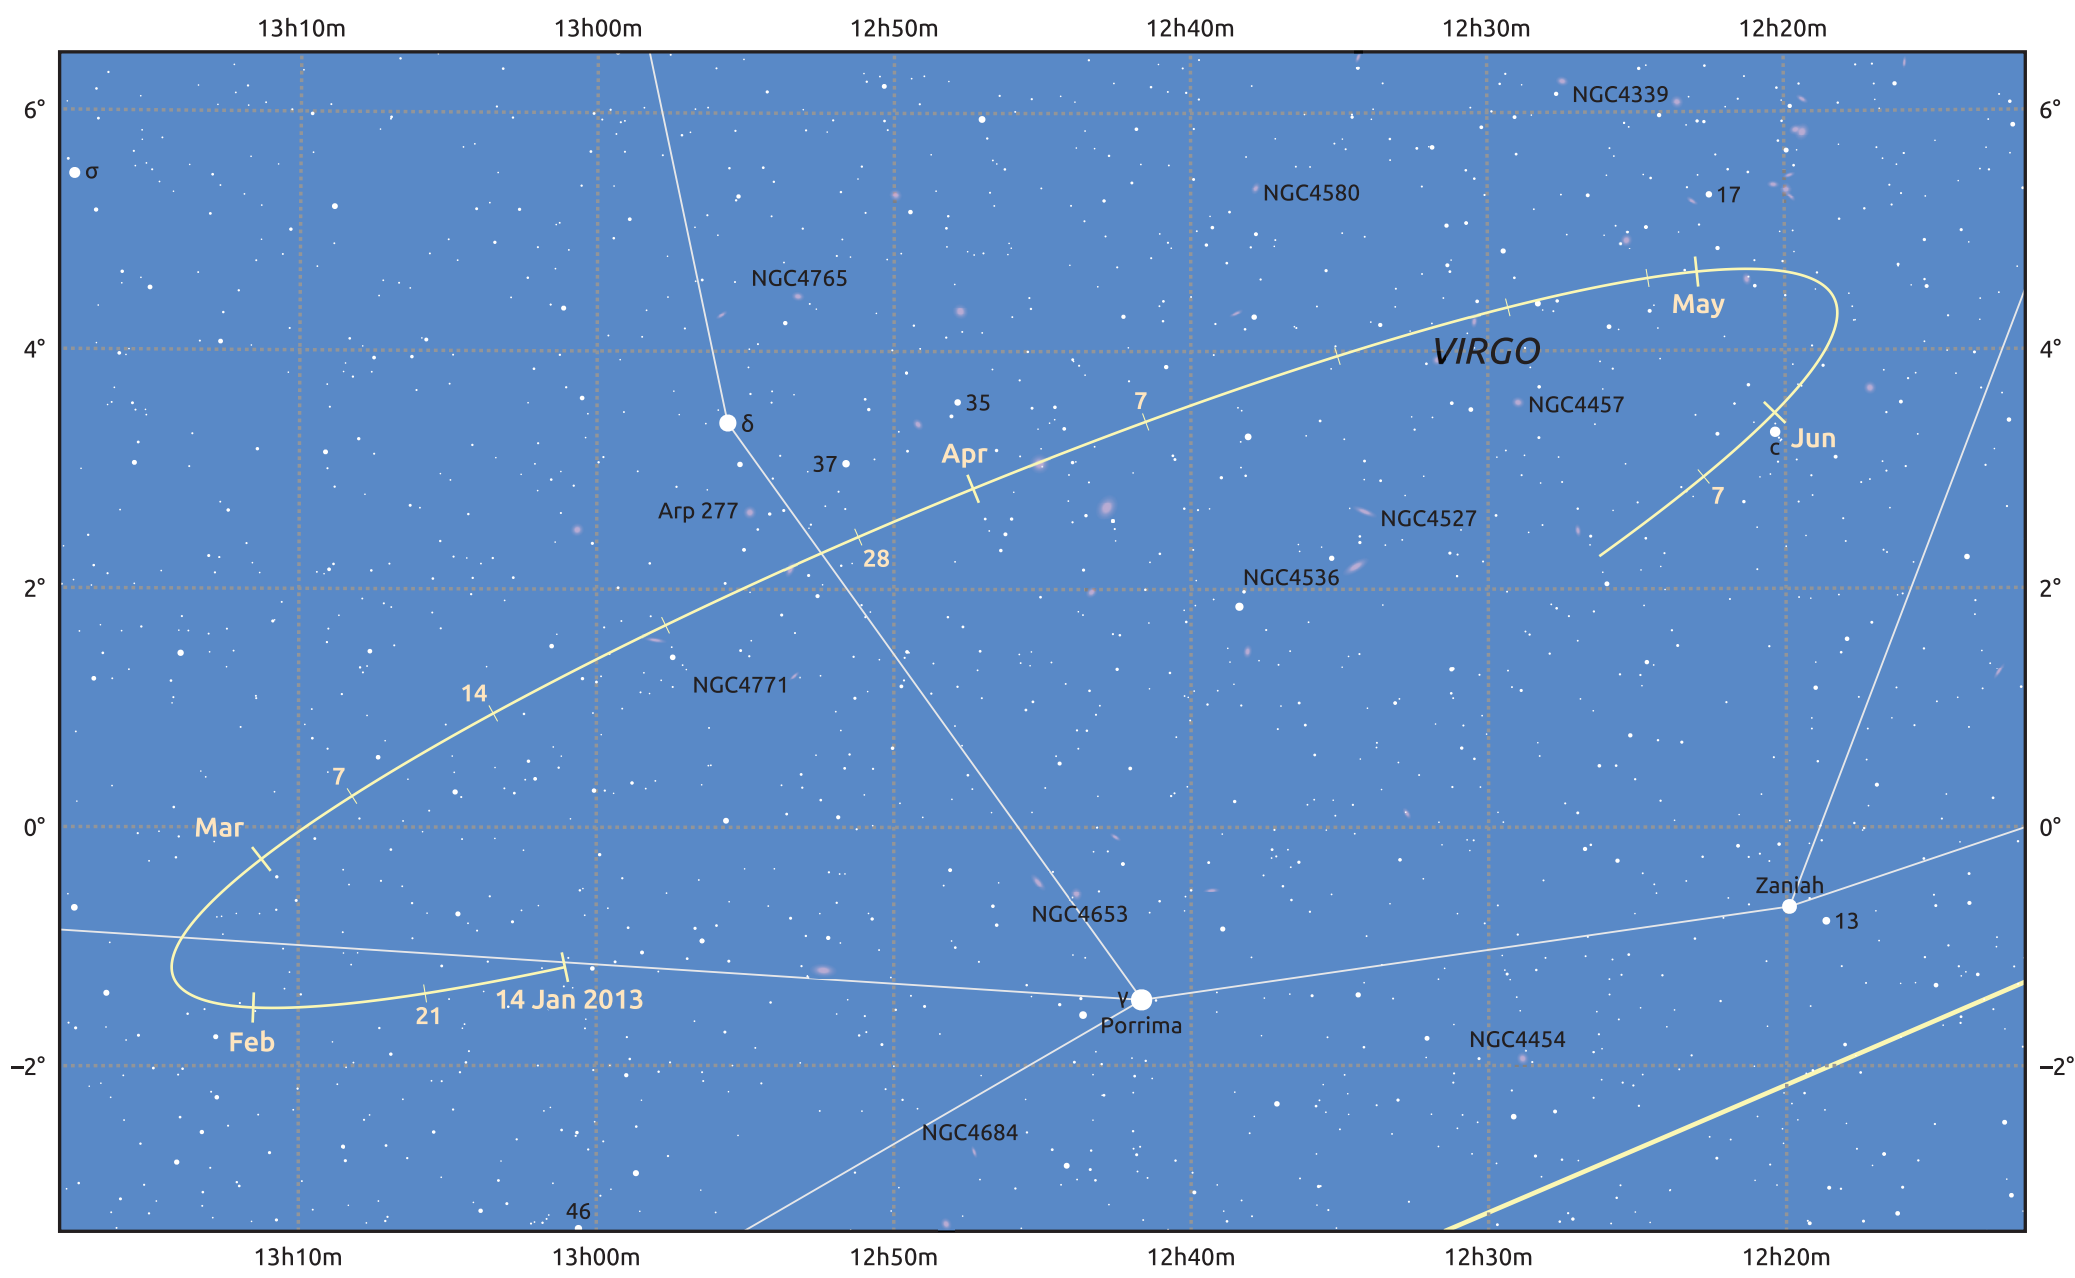

The path of Asteroid 40 Harmonia around opposition on 30 Mar 2013

© Dominic Ford 2011–2025. Date markers placed at midnight UTC. Downloaded from <https://in-the-sky.org>

Magnitude scale: 11.0 10.0 9.0 8.0 7.0 6.0 5.0 4.0 3.0 2.0

— Ecliptic Plane

Galaxy Bright nebula Open cluster Globular cluster Planetary nebula

Date	Mag	Phase
2013 Feb 1	10.7	96%
2013 Mar 1	10.1	98%
2013 Mar 4	10.0	99%
2013 Apr 1	9.4	100%
2013 May 1	10.1	98%
2013 Jun 1	10.8	96%