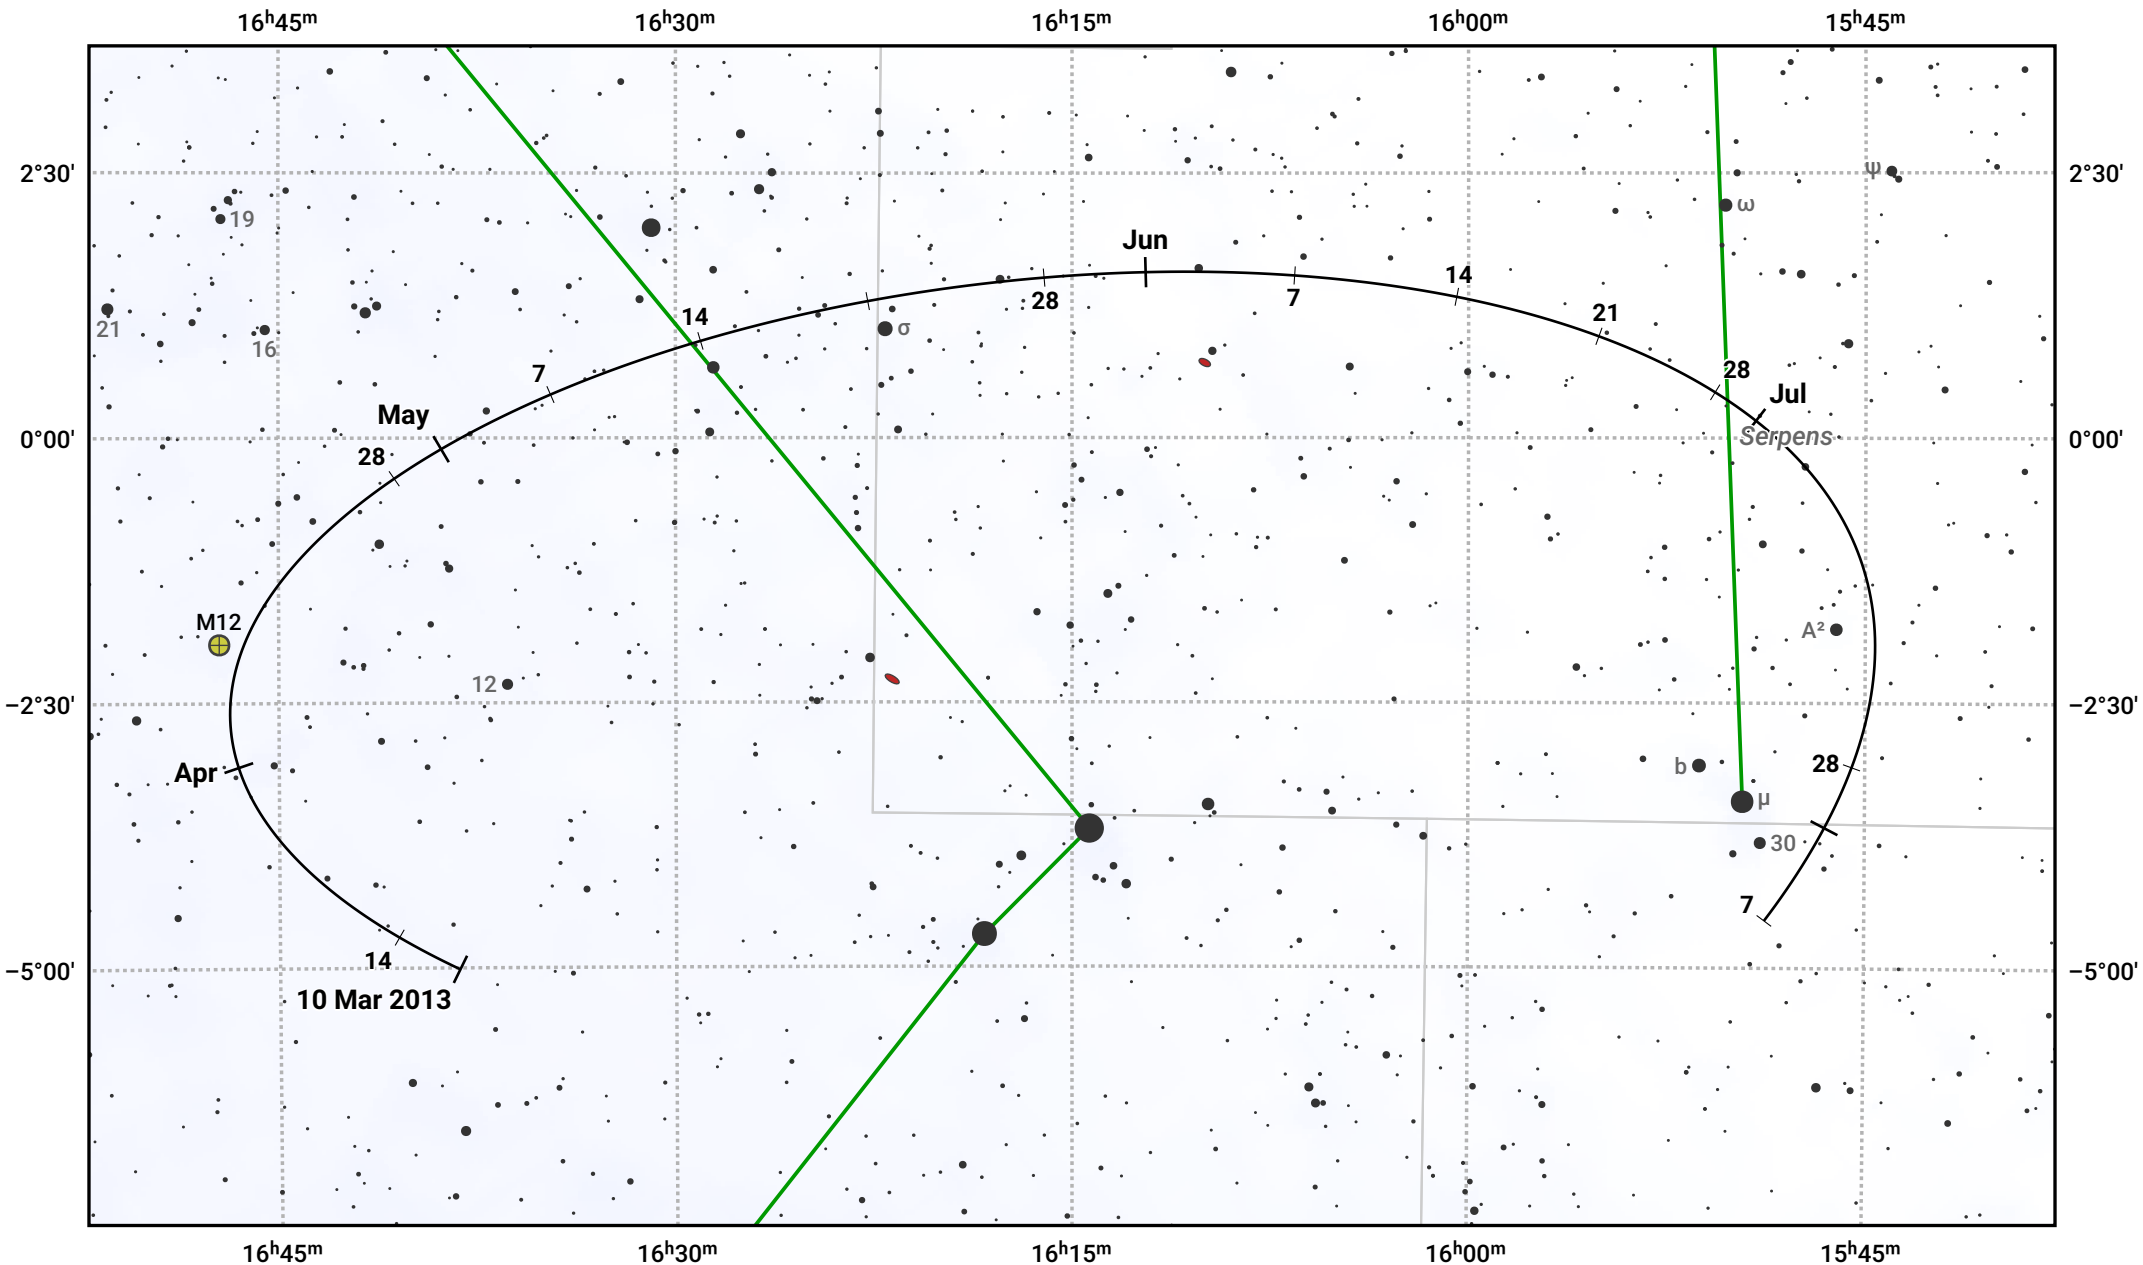

The path of Asteroid 6 Hebe around opposition on 24 May 2013

© Dominic Ford 2011–2024. Date markers placed at midnight UTC. Downloaded from <https://in-the-sky.org>

Magnitude scale: 10.0 9.0 8.0 7.0 6.0 5.0 4.0 3.0 2.0

— Ecliptic Plane

Galaxy Bright nebula Open cluster Globular cluster

Date	Mag
2013 Apr 1	10.5
2013 May 1	9.9
2013 May 4	9.8
2013 Jun 1	9.6
2013 Jul 1	10.0
2013 Aug 1	10.4