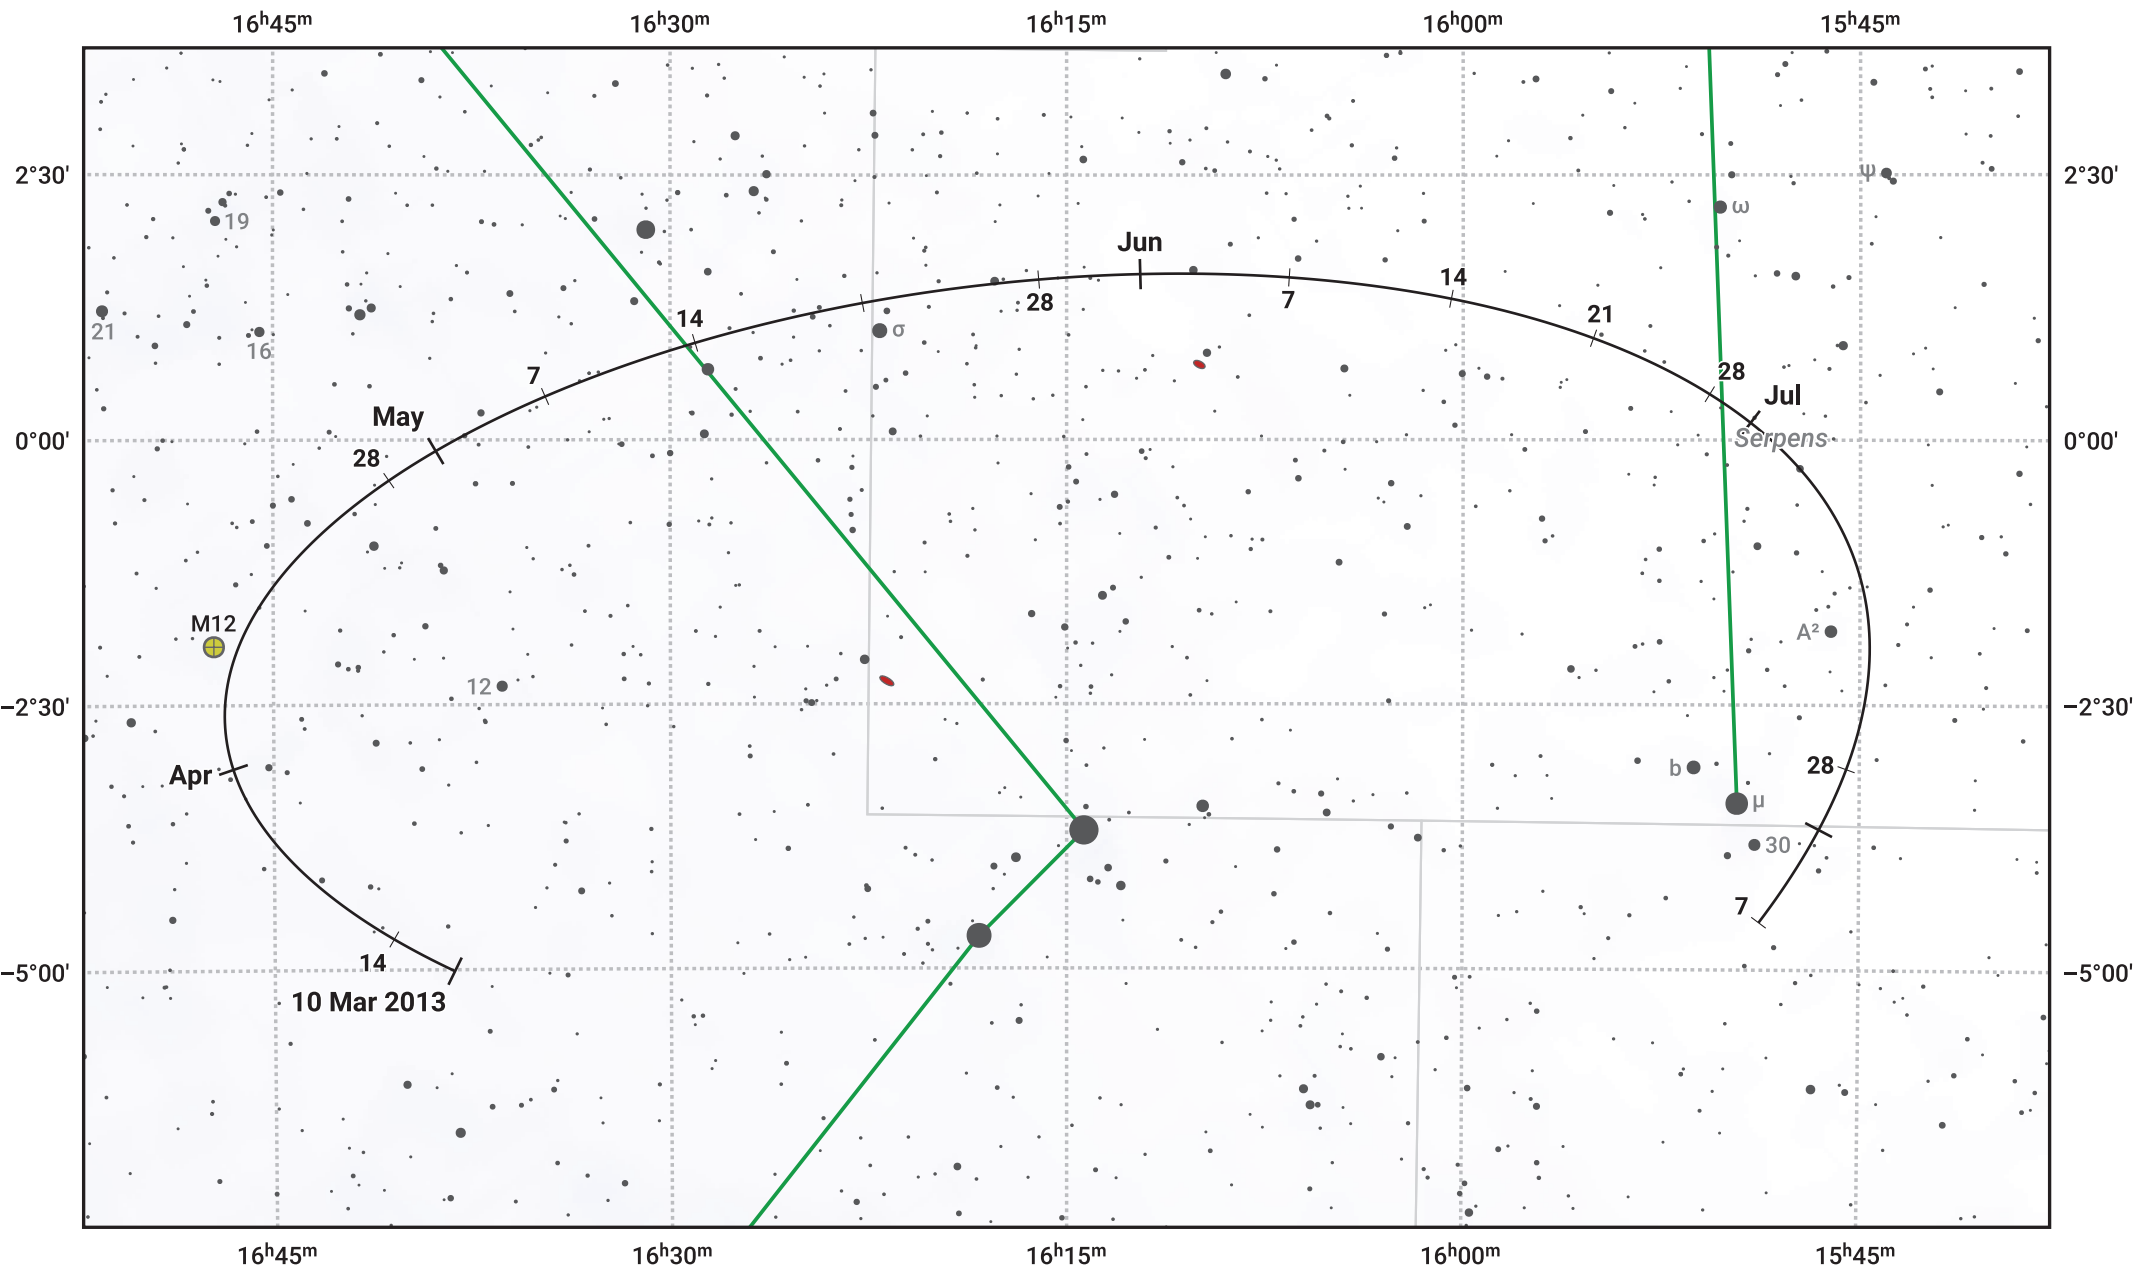

The path of Asteroid 6 Hebe around opposition on 24 May 2013

© Dominic Ford 2011–2024. Date markers placed at midnight UTC. Downloaded from <https://in-the-sky.org>

Magnitude scale: 10.0 9.0 8.0 7.0 6.0 5.0 4.0 3.0 2.0

- Galaxy
- Bright nebula
- Open cluster
- Globular cluster

Date	Mag
2013 Apr 1	10.5
2013 May 1	9.9
2013 May 4	9.8
2013 Jun 1	9.6
2013 Jul 1	10.0
2013 Aug 1	10.4