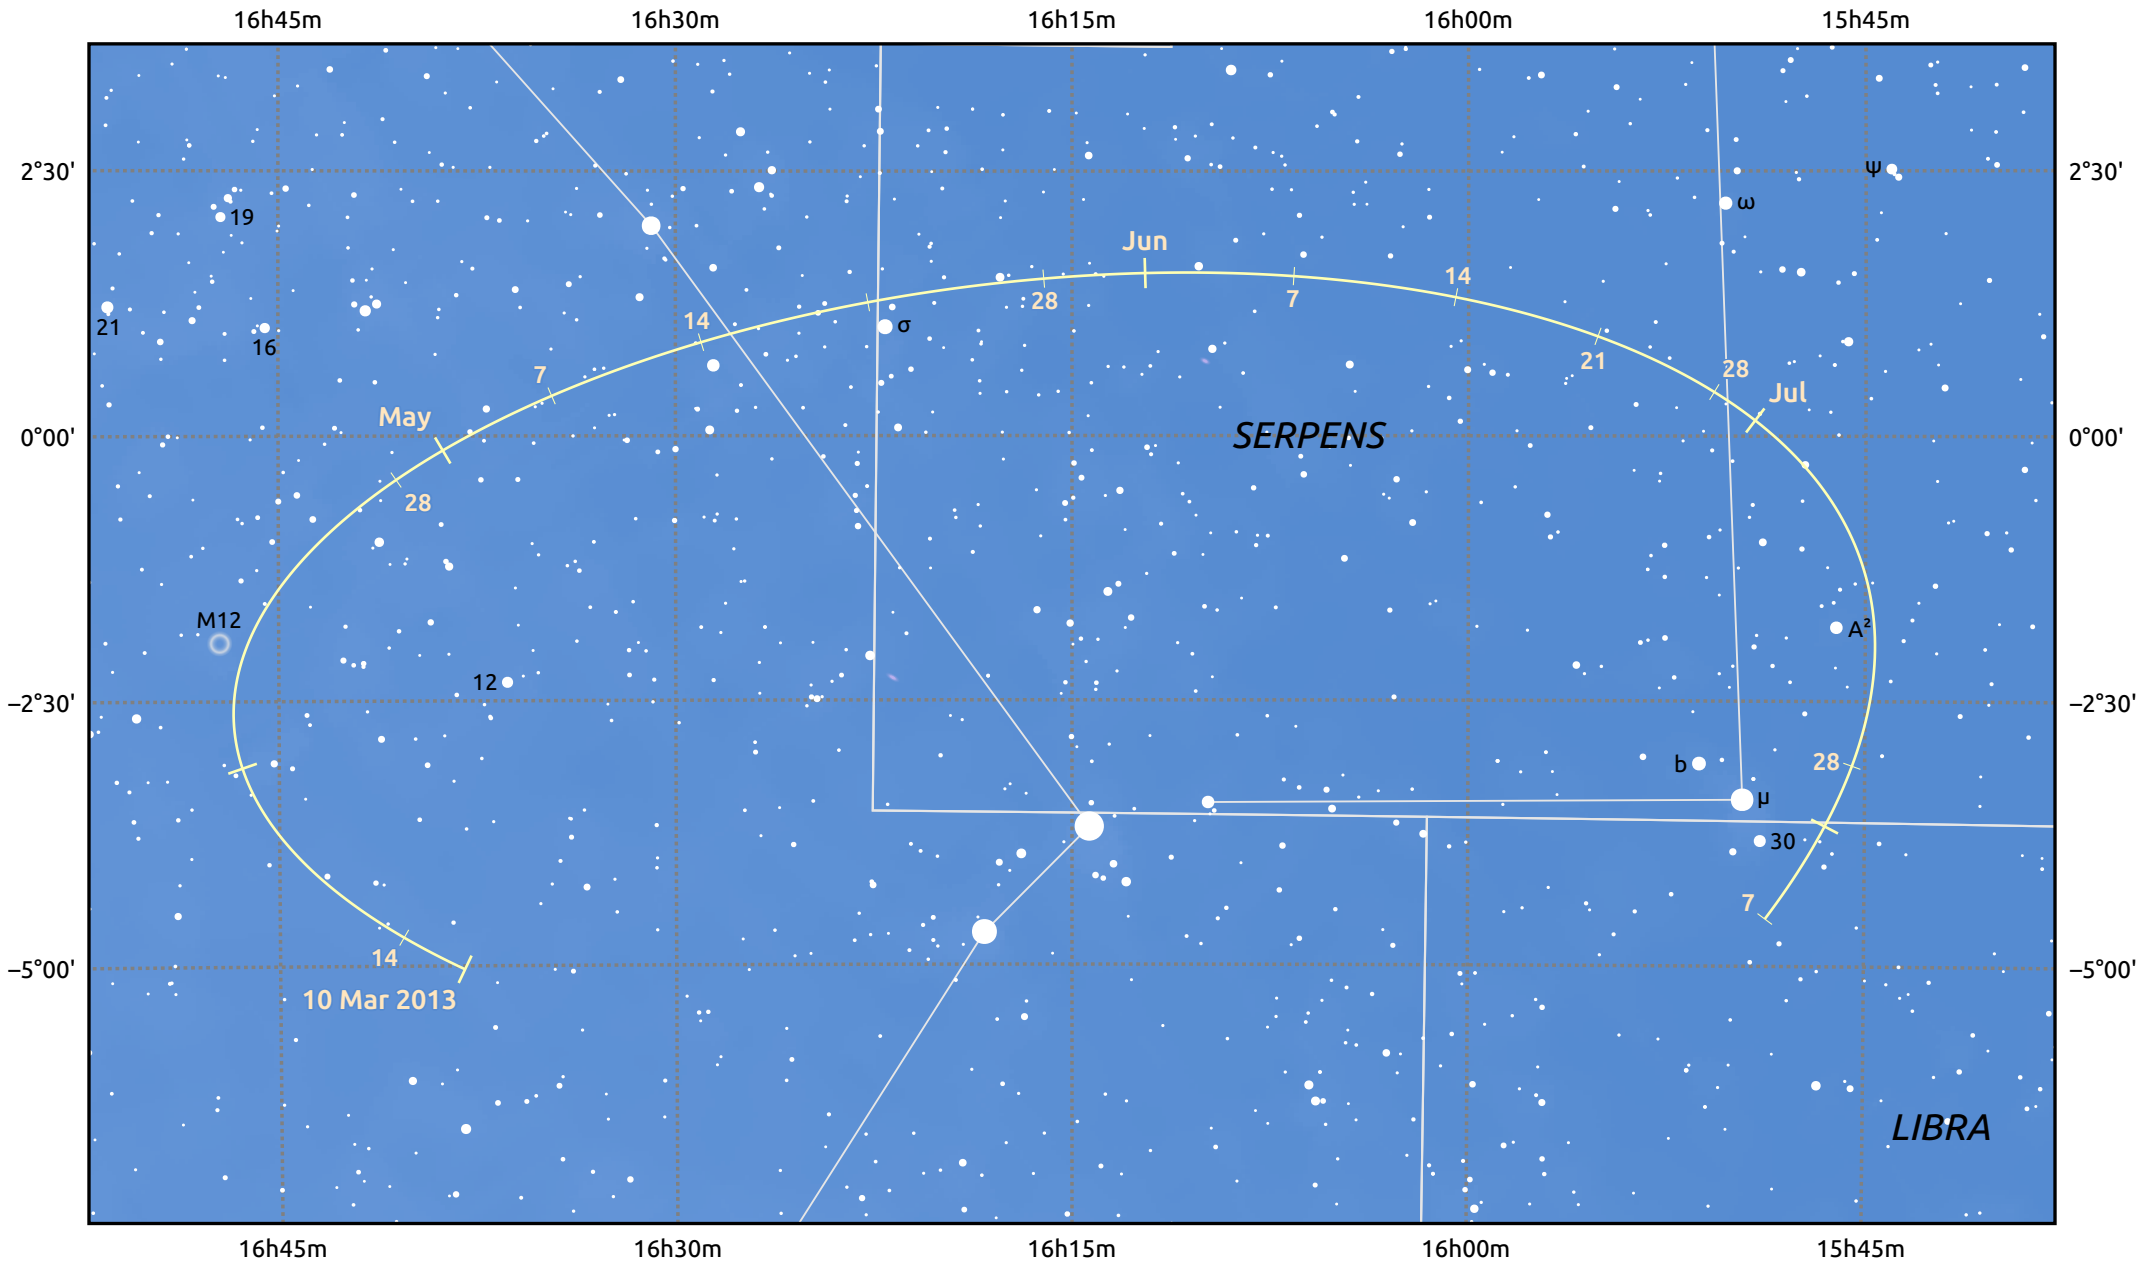

The path of Asteroid 6 Hebe around opposition on 24 May 2013

© Dominic Ford 2011–2025. Date markers placed at midnight UTC. Downloaded from <https://in-the-sky.org>

Magnitude scale: 10.0 9.0 8.0 7.0 6.0 5.0 4.0 3.0 2.0

Ecliptic Plane

Galaxy Bright nebula Open cluster Globular cluster Planetary nebula

Date	Mag
2013 Apr 1	10.5
2013 May 1	9.9
2013 May 4	9.8
2013 Jun 1	9.6
2013 Jul 1	10.0
2013 Aug 1	10.4