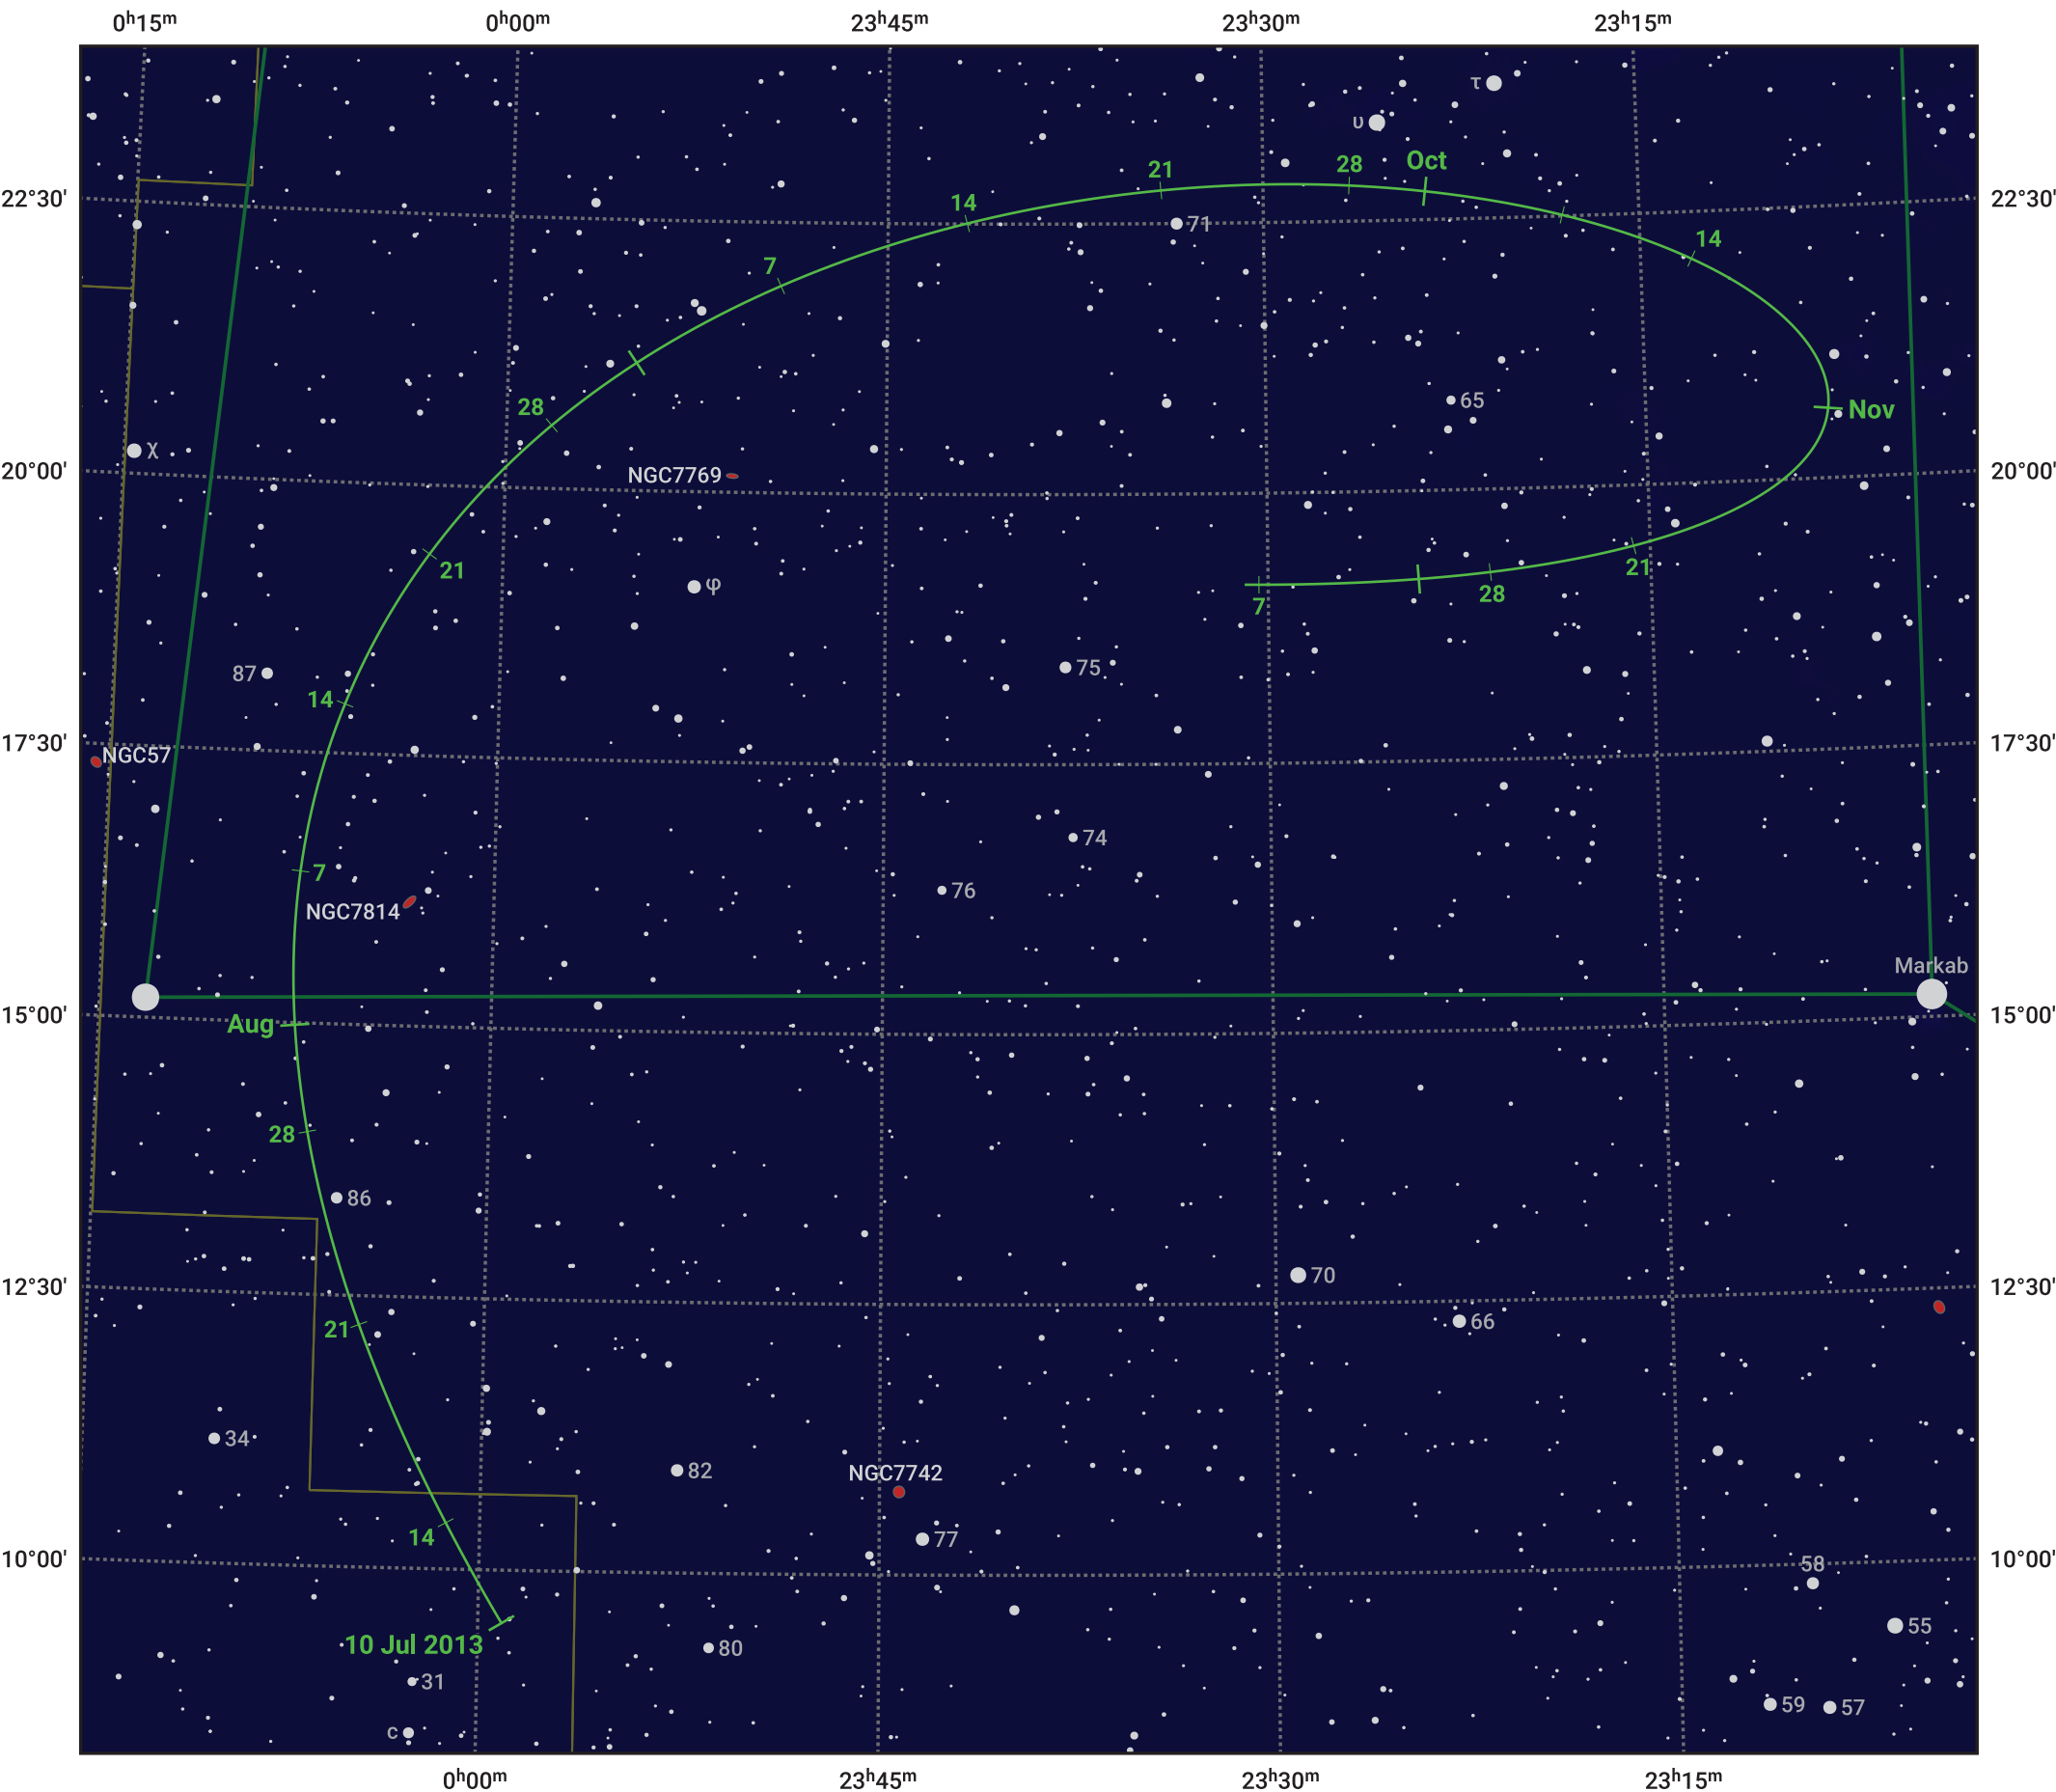

# The path of Asteroid 89 Julia around opposition on 23 Sep 2013

© Dominic Ford 2011–2024. Date markers placed at midnight UTC. Downloaded from <https://in-the-sky.org>

Magnitude scale: 10.0 9.0 8.0 7.0 6.0 5.0 4.0 3.0 2.0

— Ecliptic Plane

- Galaxy
- Bright nebula
- Open cluster
- ⊕ Globular cluster

Date	Mag	Phase
2013 Aug 1	9.8	95%
2013 Aug 29	9.2	98%
2013 Sep 1	9.2	98%
2013 Oct 1	9.0	99%
2013 Nov 1	9.6	97%
2013 Dec 1	10.2	95%
2013 Dec 3	10.2	95%