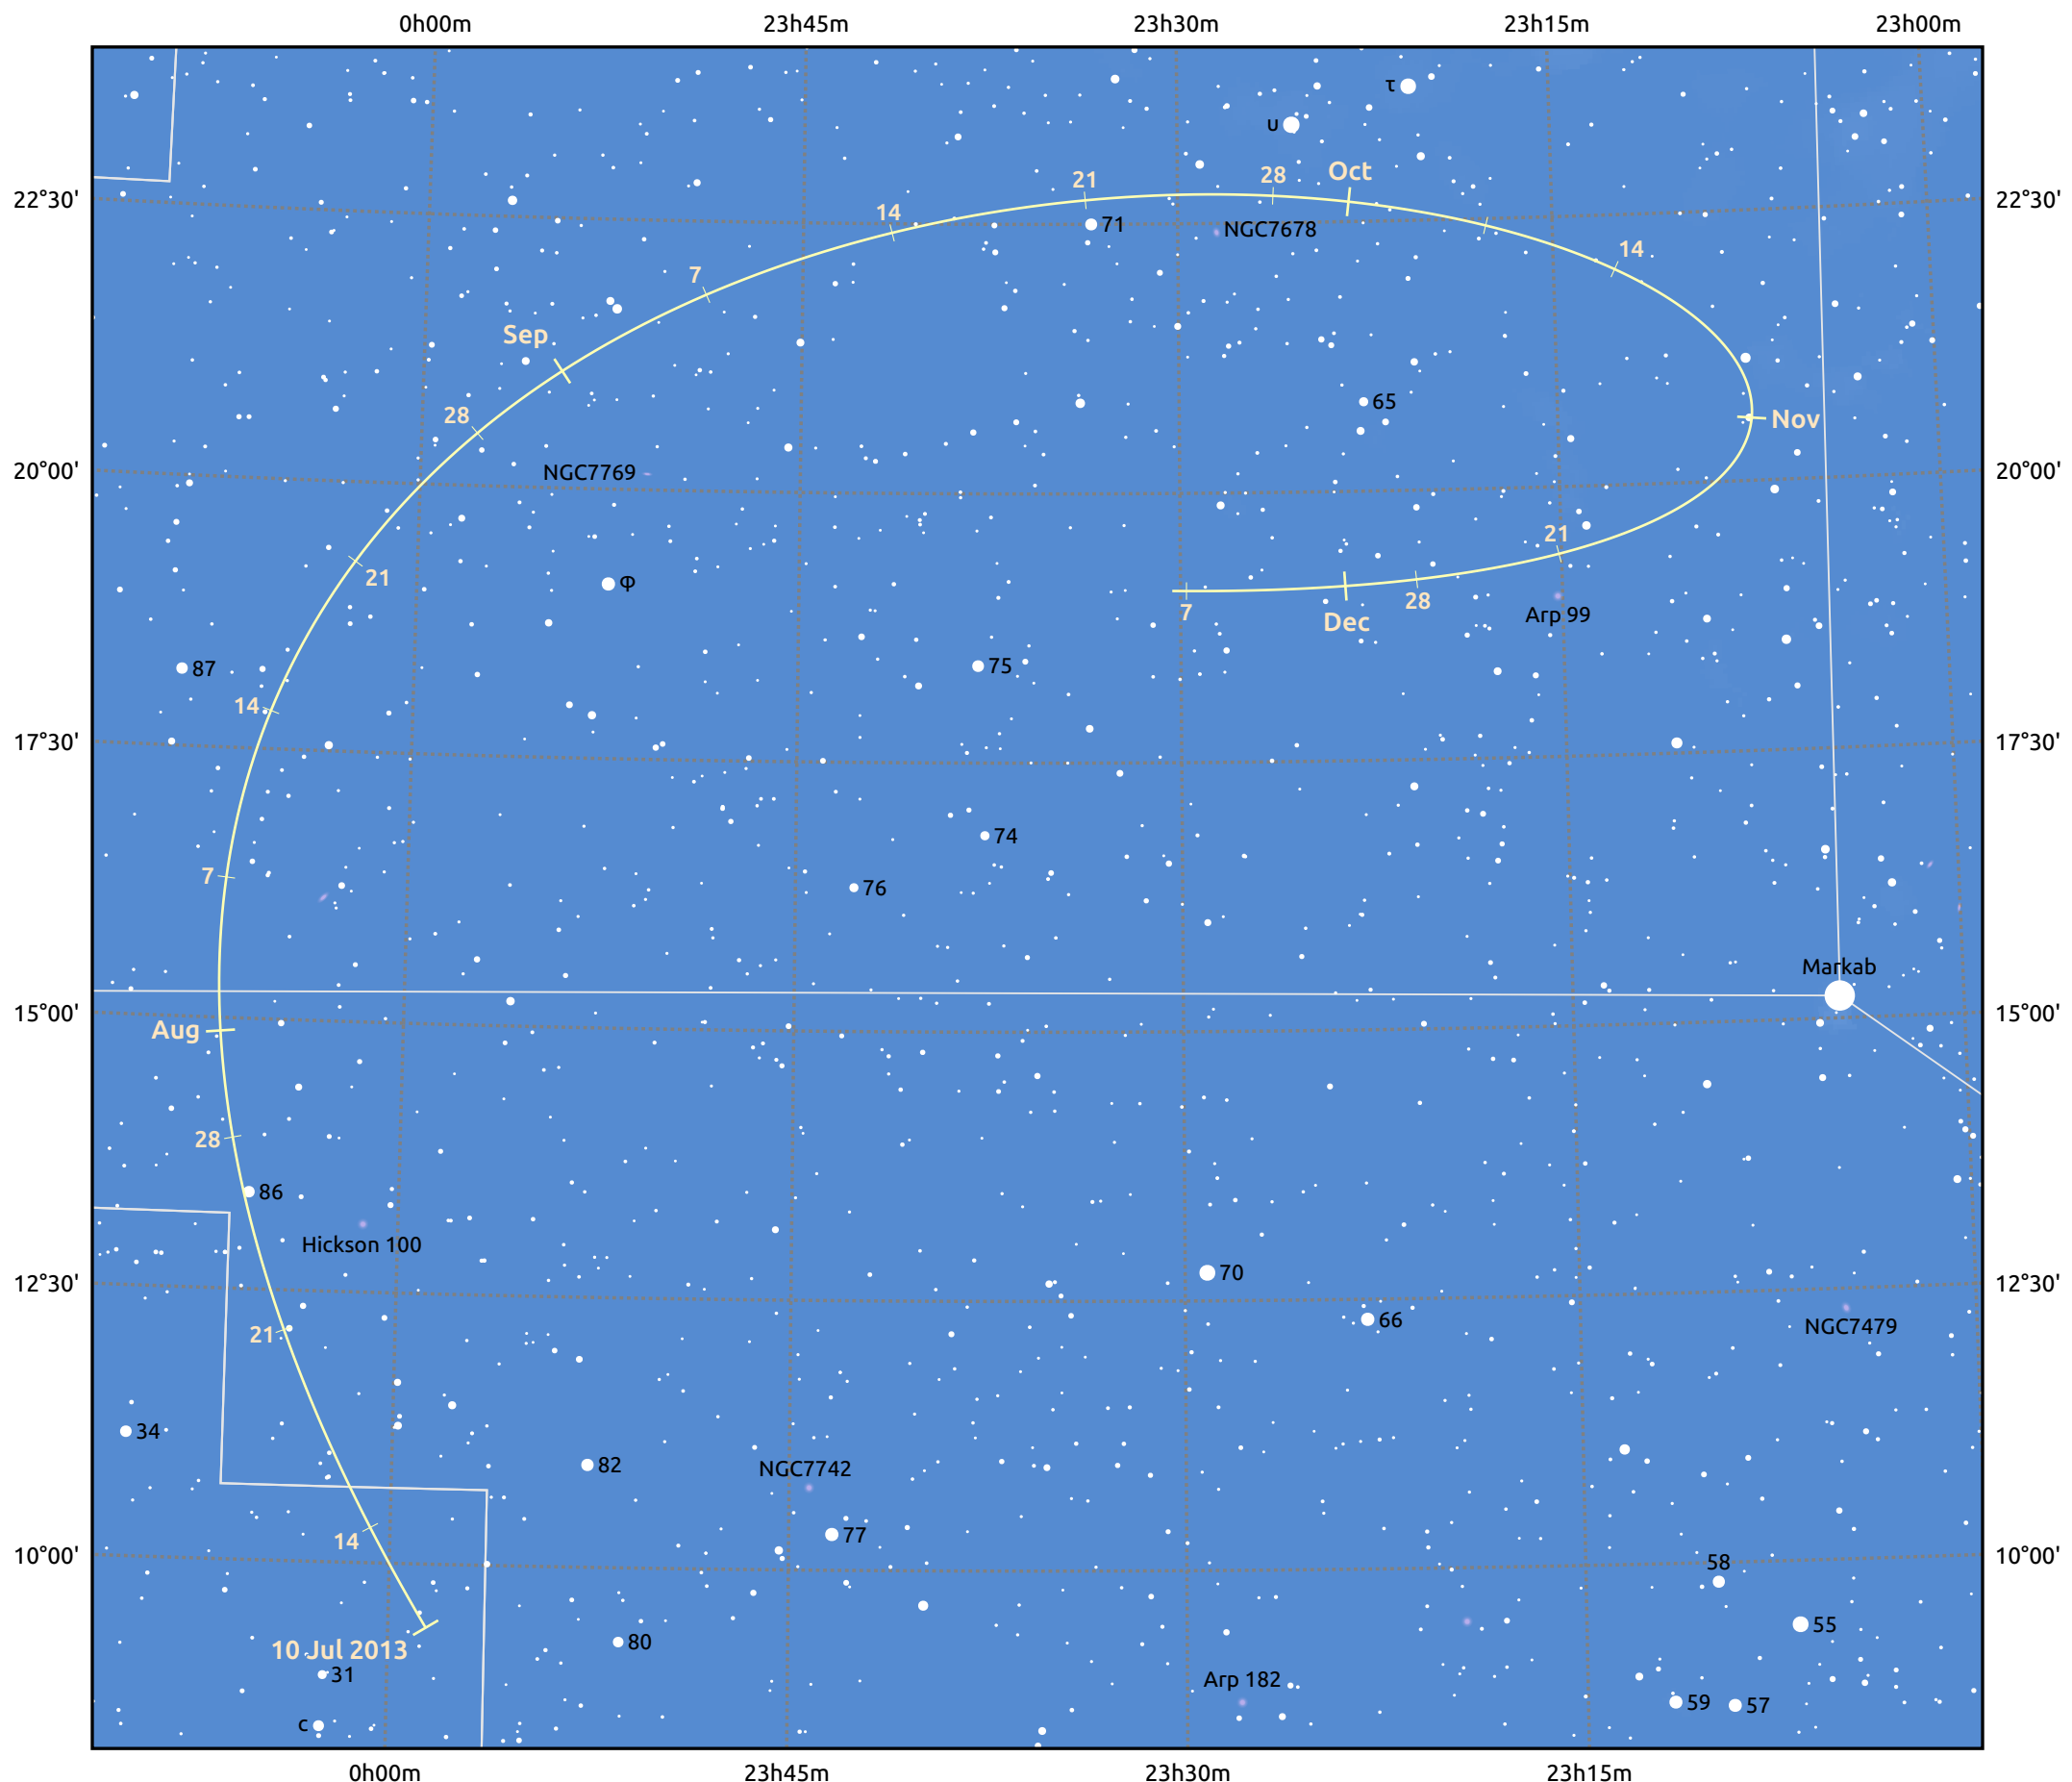

# The path of Asteroid 89 Julia around opposition on 23 Sep 2013

© Dominic Ford 2011–2025. Date markers placed at midnight UTC. Downloaded from <https://in-the-sky.org>

Magnitude scale: 10.0 9.0 8.0 7.0 6.0 5.0 4.0 3.0 2.0

— Ecliptic Plane

Galaxy Bright nebula Open cluster Globular cluster Planetary nebula

Date	Mag	Phase
2013 Aug 1	9.8	95%
2013 Aug 29	9.2	98%
2013 Sep 1	9.2	98%
2013 Oct 1	9.0	99%
2013 Nov 1	9.6	97%
2013 Dec 1	10.2	95%
2013 Dec 3	10.2	95%