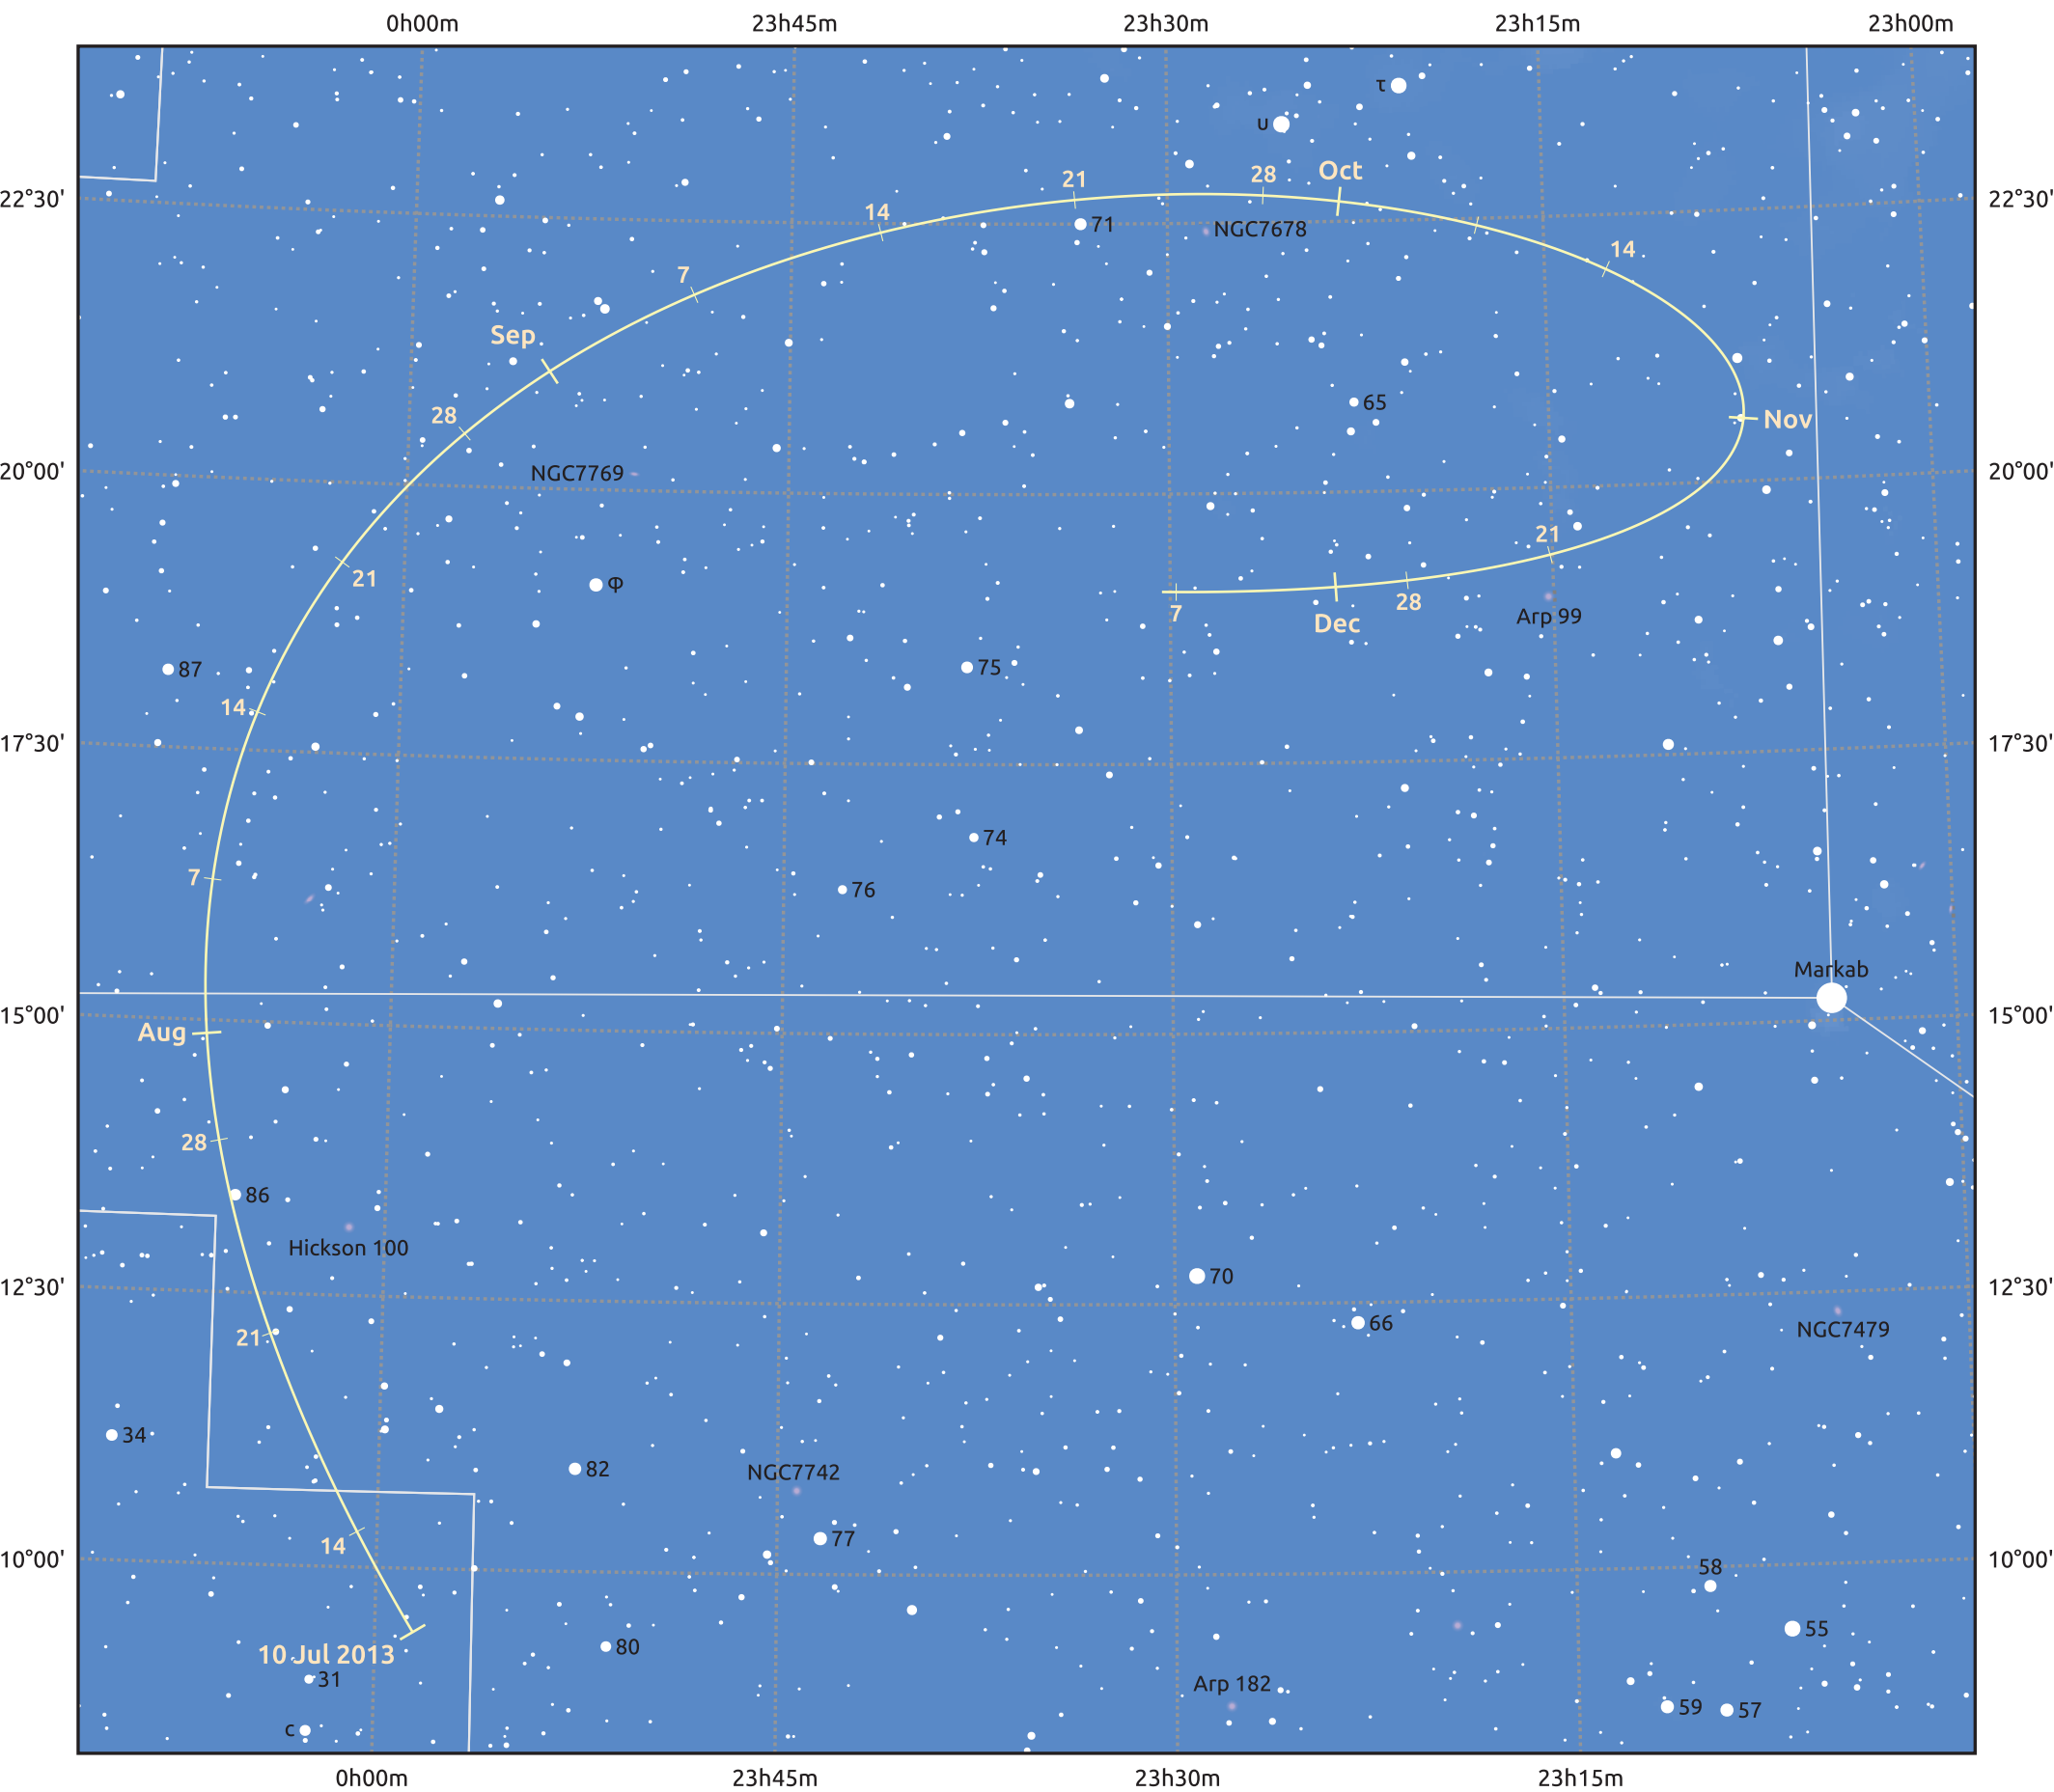

The path of Asteroid 89 Julia around opposition on 23 Sep 2013

© Dominic Ford 2011–2025. Date markers placed at midnight UTC. Downloaded from <https://in-the-sky.org>

Magnitude scale: 10.0 9.0 8.0 7.0 6.0 5.0 4.0 3.0 2.0

— Ecliptic Plane

Galaxy Bright nebula Open cluster Globular cluster Planetary nebula

Date	Mag	Phase
2013 Aug 1	9.8	95%
2013 Aug 29	9.2	98%
2013 Sep 1	9.2	98%
2013 Oct 1	9.0	99%
2013 Nov 1	9.6	97%
2013 Dec 1	10.2	95%
2013 Dec 3	10.2	95%