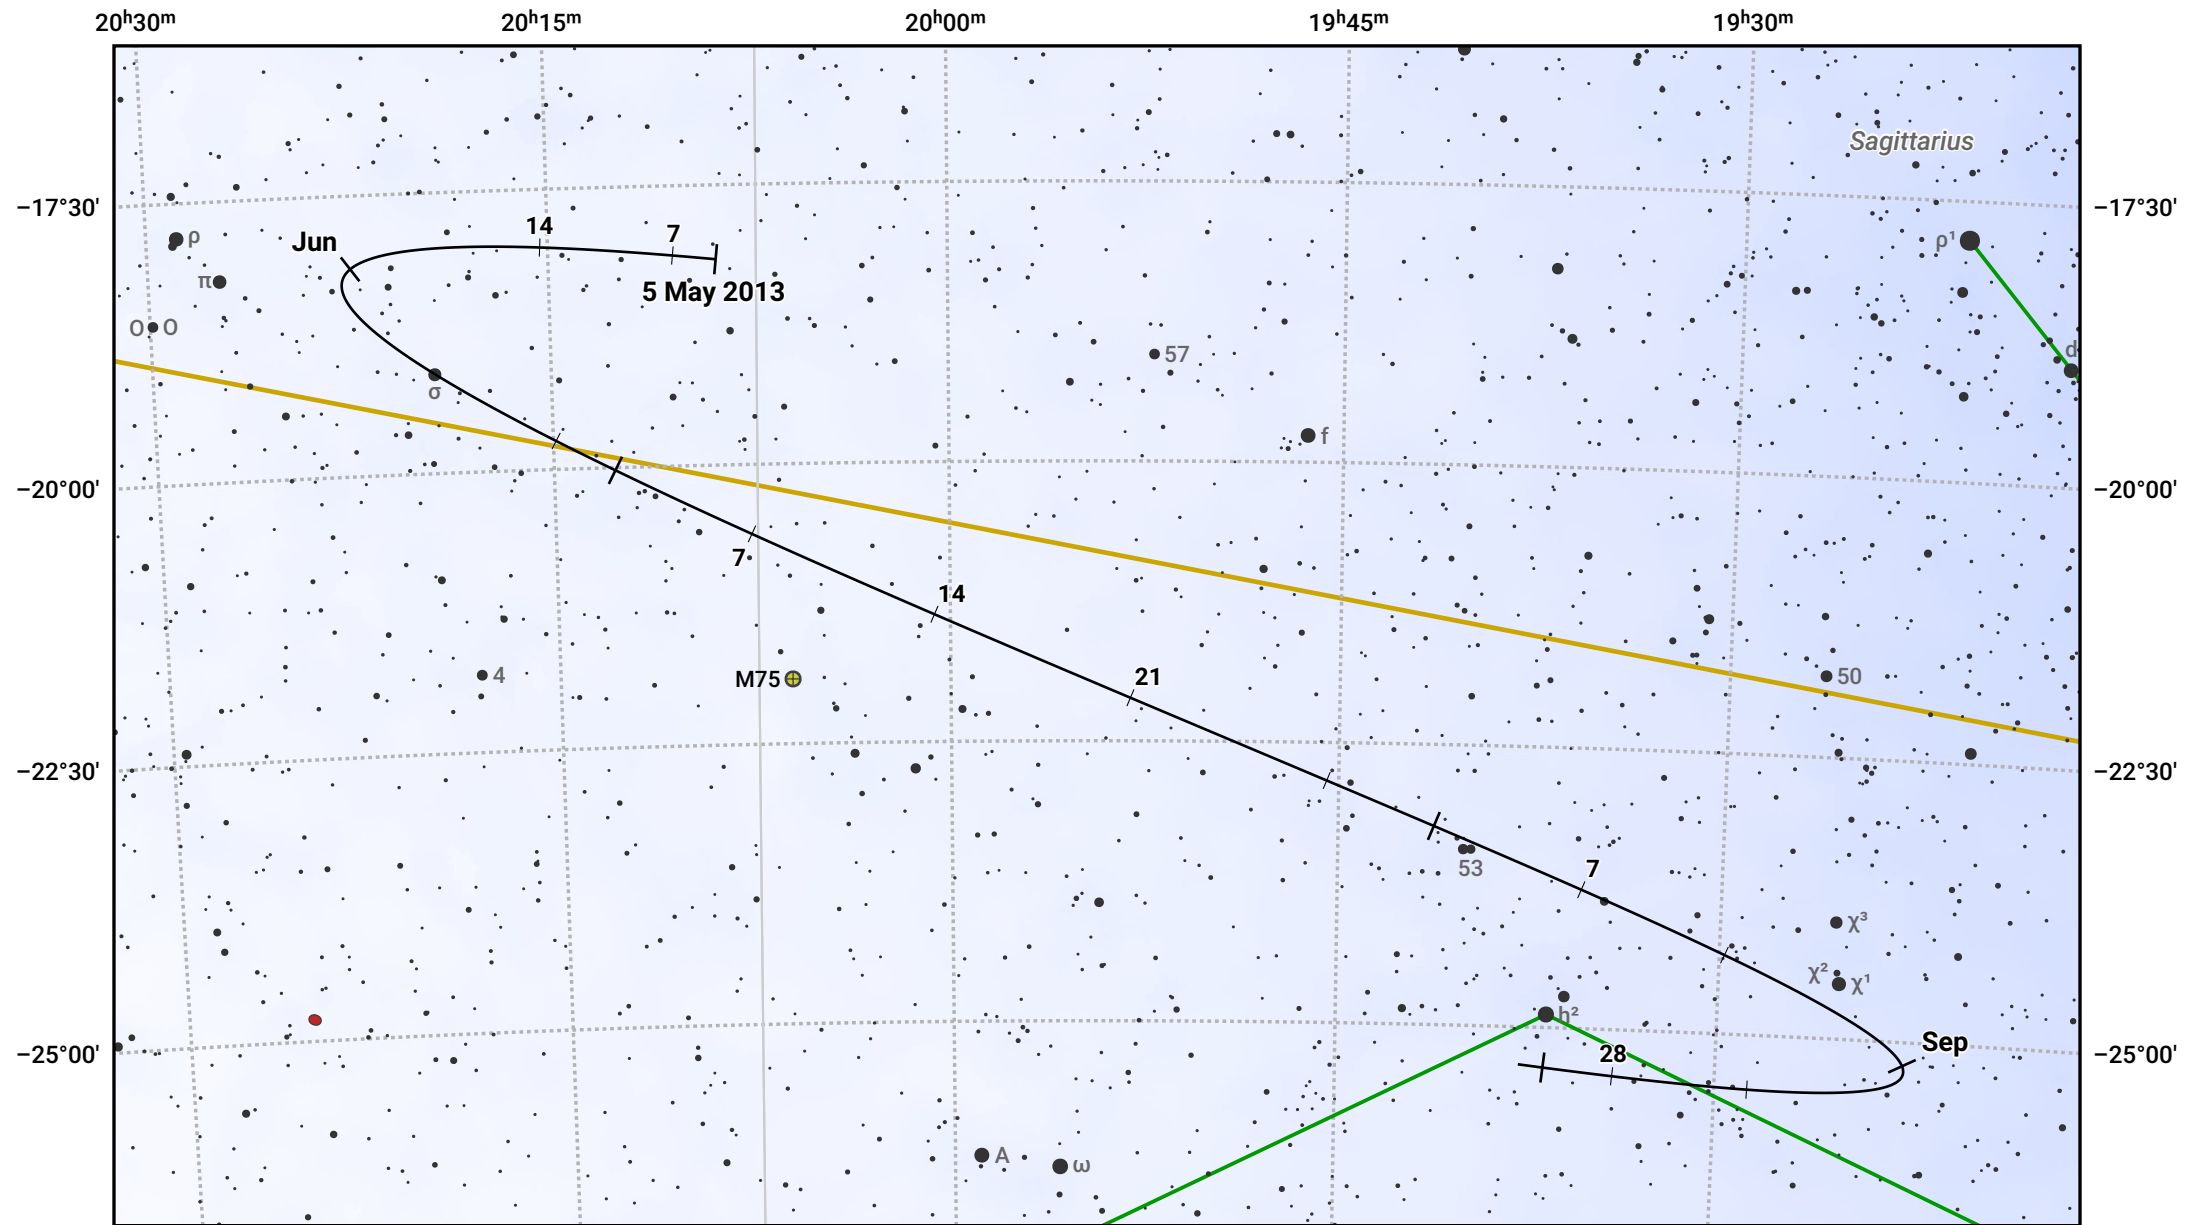

The path of Asteroid 8 Flora around opposition on 19 Jul 2013

© Dominic Ford 2011–2024. Date markers placed at midnight UTC. Downloaded from <https://in-the-sky.org>

Magnitude scale: 10.0 9.0 8.0 7.0 6.0 5.0 4.0 3.0

— Ecliptic Plane

Galaxy Bright nebula Open cluster Globular cluster

Date	Mag	Phase
2013 Jun 1	10.3	97%
2013 Jun 16	9.9	98%
2013 Jul 1	9.5	99%
2013 Jul 16	8.9	100%
2013 Aug 1	9.2	100%
2013 Sep 1	9.9	97%
2013 Sep 3	9.9	96%
2013 Oct 1	10.4	94%