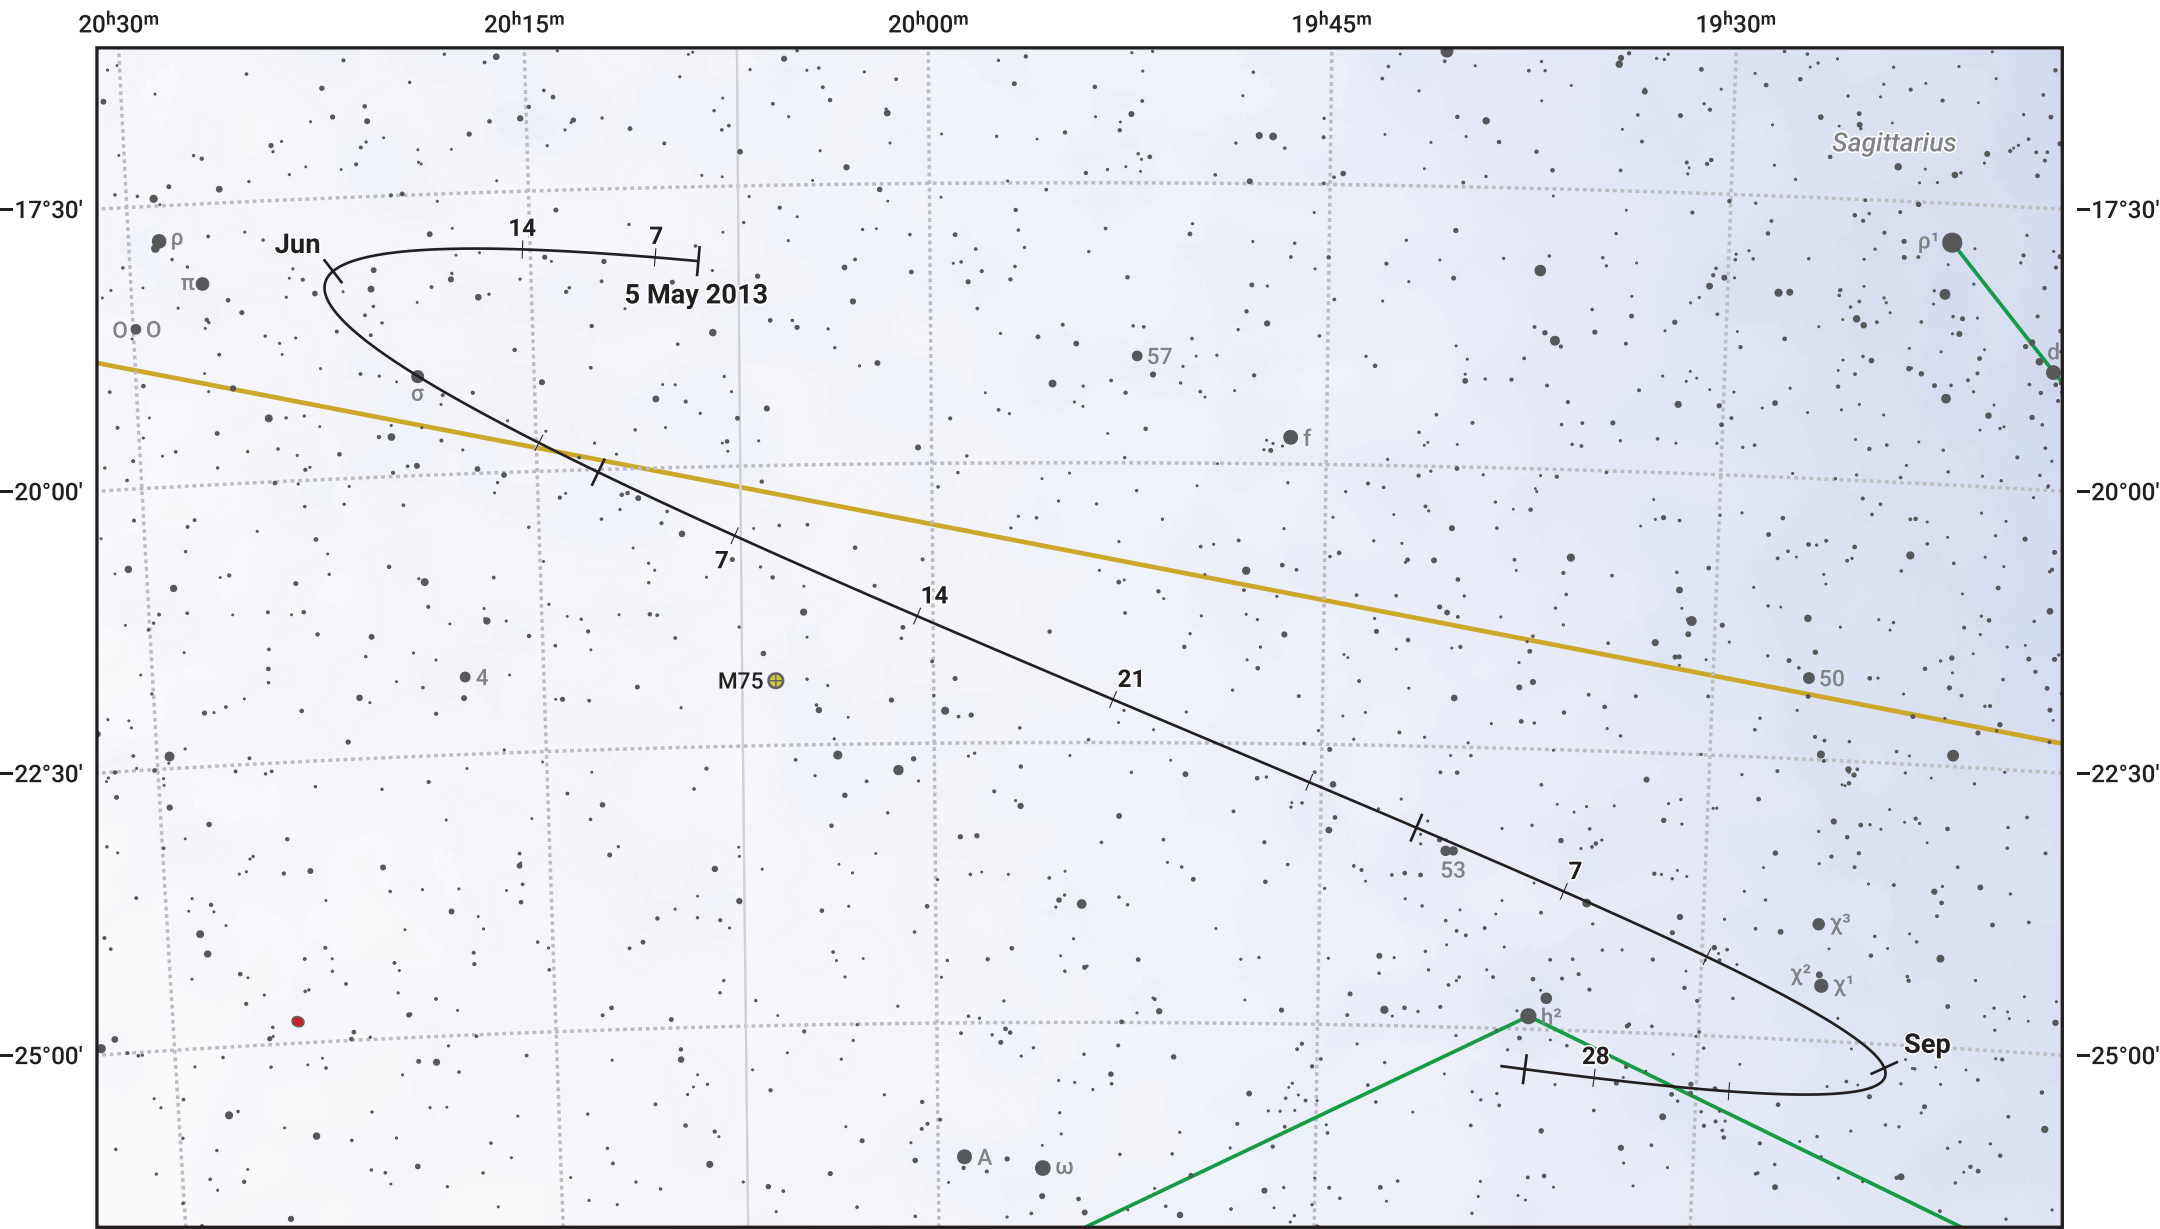

The path of Asteroid 8 Flora around opposition on 19 Jul 2013

© Dominic Ford 2011–2024. Date markers placed at midnight UTC. Downloaded from <https://in-the-sky.org>

Magnitude scale: 10.0 9.0 8.0 7.0 6.0 5.0 4.0 3.0

— Ecliptic Plane

Galaxy Bright nebula Open cluster Globular cluster

Date	Mag	Phase
2013 Jun 1	10.3	97%
2013 Jun 16	9.9	98%
2013 Jul 1	9.5	99%
2013 Jul 16	8.9	100%
2013 Aug 1	9.2	100%
2013 Sep 1	9.9	97%
2013 Sep 3	9.9	96%
2013 Oct 1	10.4	94%