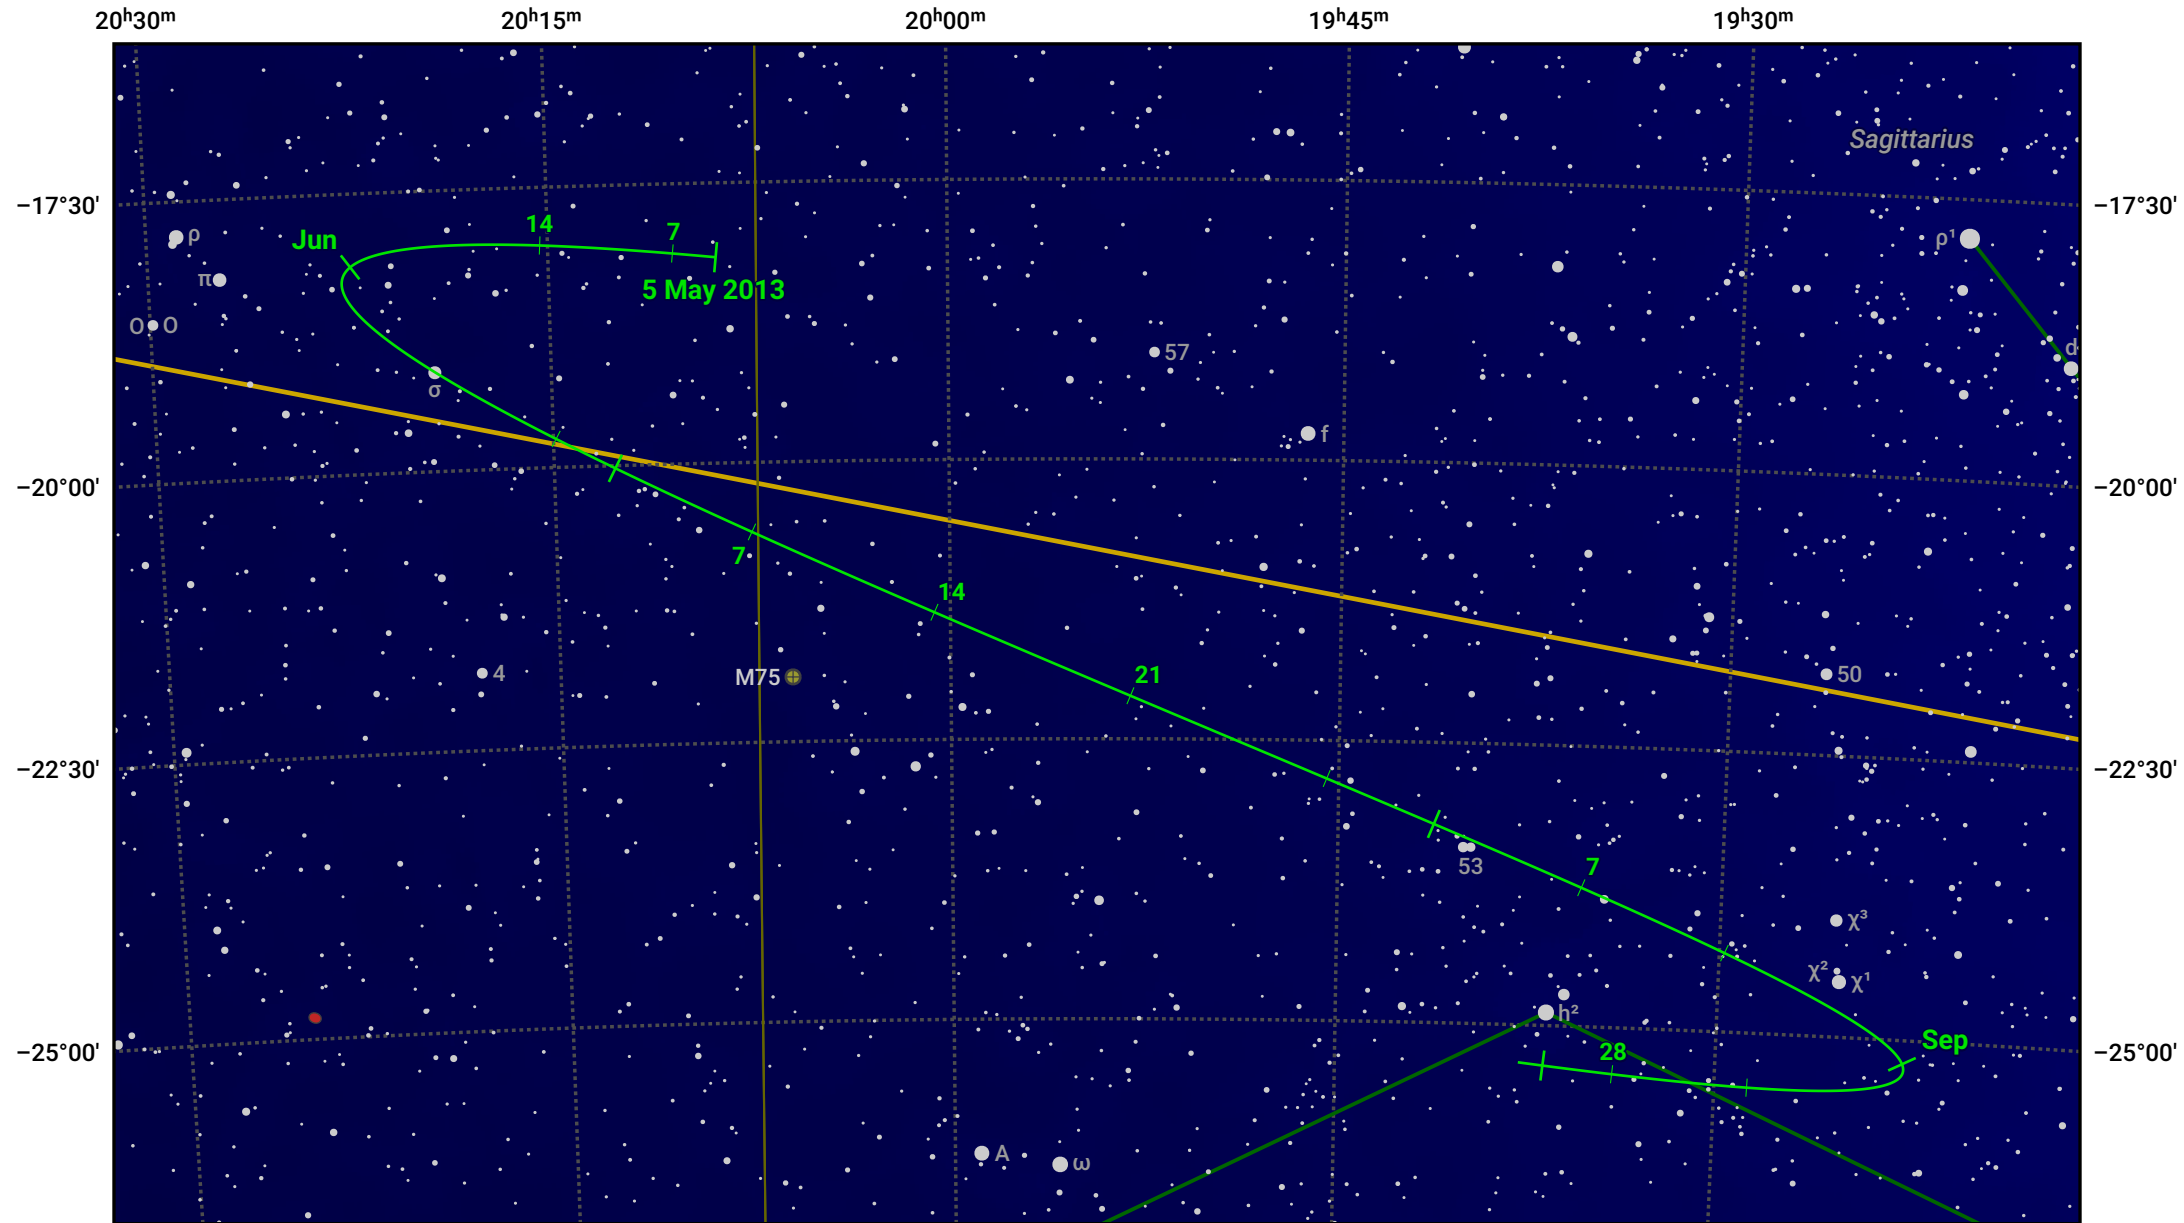

The path of Asteroid 8 Flora around opposition on 19 Jul 2013

© Dominic Ford 2011–2024. Date markers placed at midnight UTC. Downloaded from <https://in-the-sky.org>

Magnitude scale: 10.0 9.0 8.0 7.0 6.0 5.0 4.0 3.0

— Ecliptic Plane

Galaxy Bright nebula Open cluster Globular cluster

Date	Mag	Phase
2013 Jun 1	10.3	97%
2013 Jun 16	9.9	98%
2013 Jul 1	9.5	99%
2013 Jul 16	8.9	100%
2013 Aug 1	9.2	100%
2013 Sep 1	9.9	97%
2013 Sep 3	9.9	96%
2013 Oct 1	10.4	94%