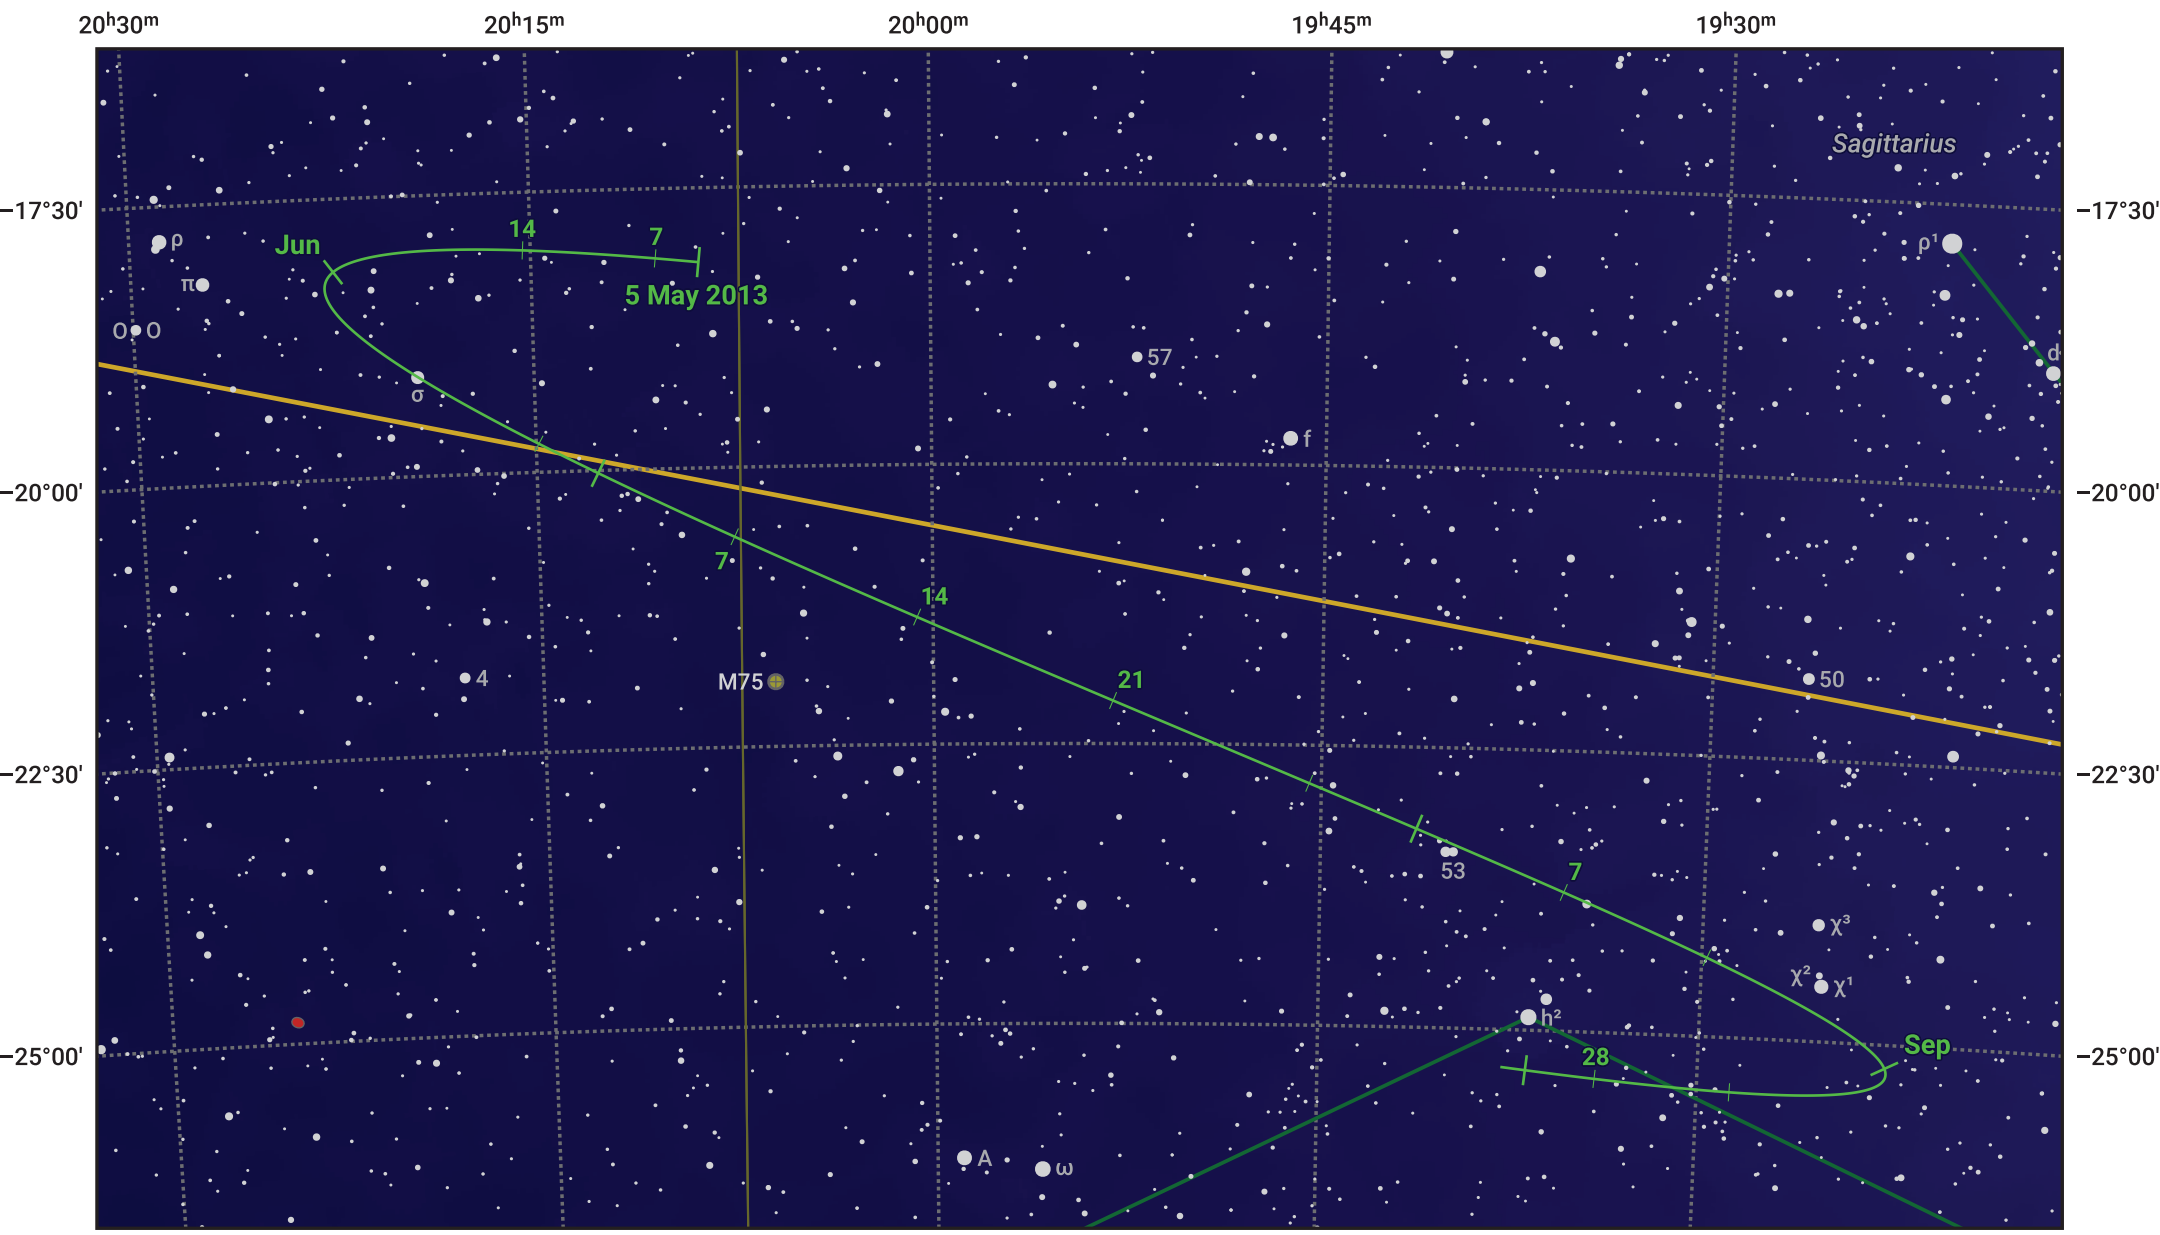

The path of Asteroid 8 Flora around opposition on 19 Jul 2013

© Dominic Ford 2011–2024. Date markers placed at midnight UTC. Downloaded from <https://in-the-sky.org>

Magnitude scale: · 10.0 · 9.0 · 8.0 · 7.0 · 6.0 · 5.0 · 4.0 · 3.0

— Ecliptic Plane

● Galaxy
 ■ Bright nebula
 ● Open cluster
 ⊕ Globular cluster

Date	Mag	Phase
2013 Jun 1	10.3	97%
2013 Jun 16	9.9	98%
2013 Jul 1	9.5	99%
2013 Jul 16	8.9	100%
2013 Aug 1	9.2	100%
2013 Sep 1	9.9	97%
2013 Sep 3	9.9	96%
2013 Oct 1	10.4	94%