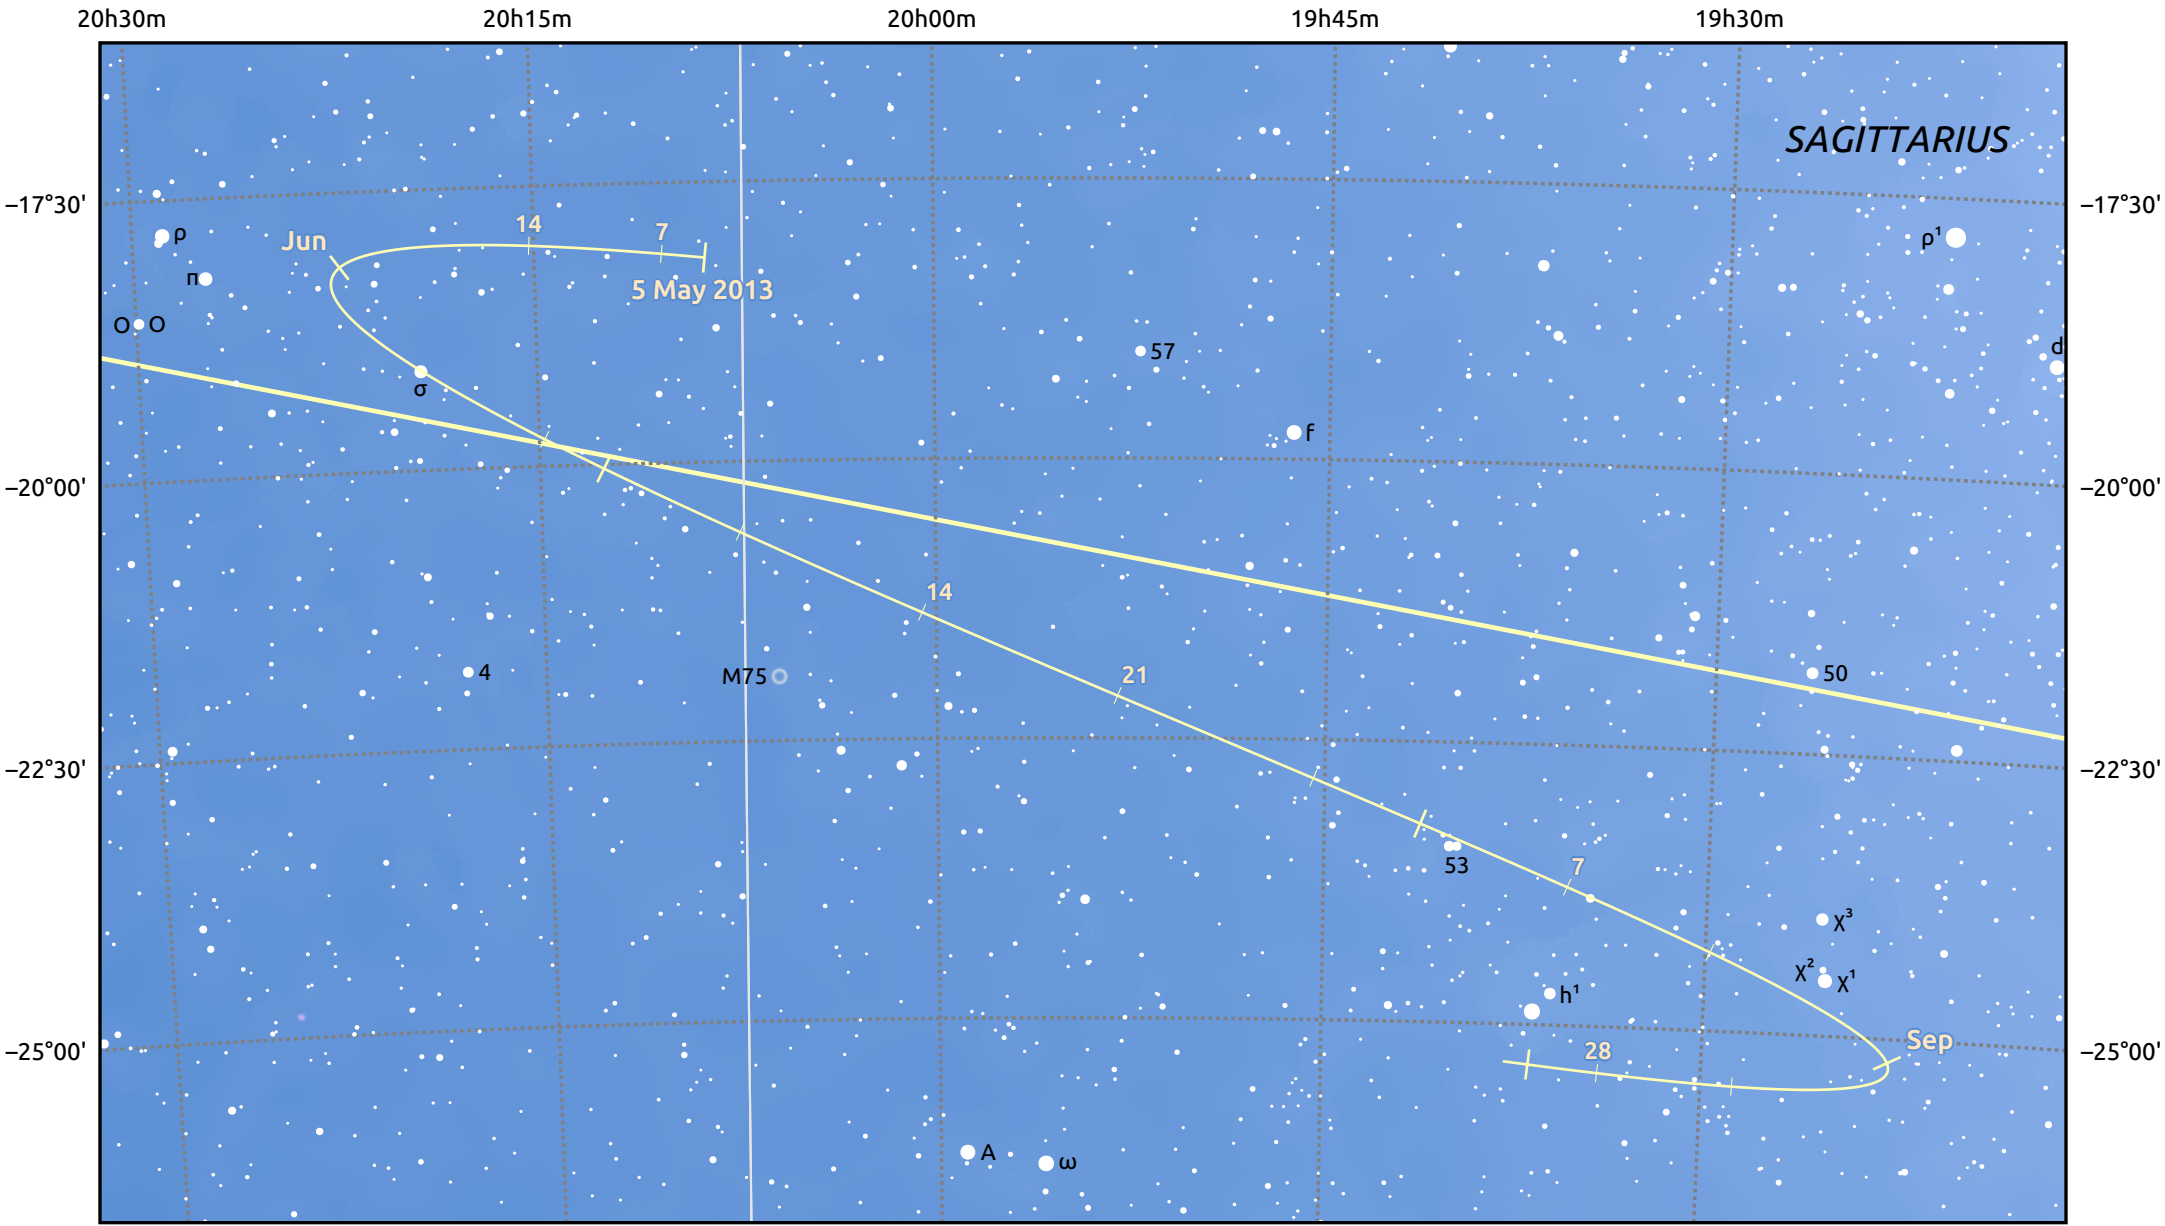

The path of Asteroid 8 Flora around opposition on 19 Jul 2013

© Dominic Ford 2011–2025. Date markers placed at midnight UTC. Downloaded from <https://in-the-sky.org>

Magnitude scale: 10.0 9.0 8.0 7.0 6.0 5.0 4.0 3.0

— Ecliptic Plane

Galaxy Bright nebula Open cluster Globular cluster Planetary nebula

Date	Mag	Phase
2013 Jun 1	10.4	97%
2013 Jun 16	10.0	98%
2013 Jul 1	9.5	99%
2013 Jul 16	8.9	100%
2013 Aug 1	9.2	100%
2013 Sep 1	9.9	97%
2013 Sep 3	10.0	96%
2013 Oct 1	10.4	94%