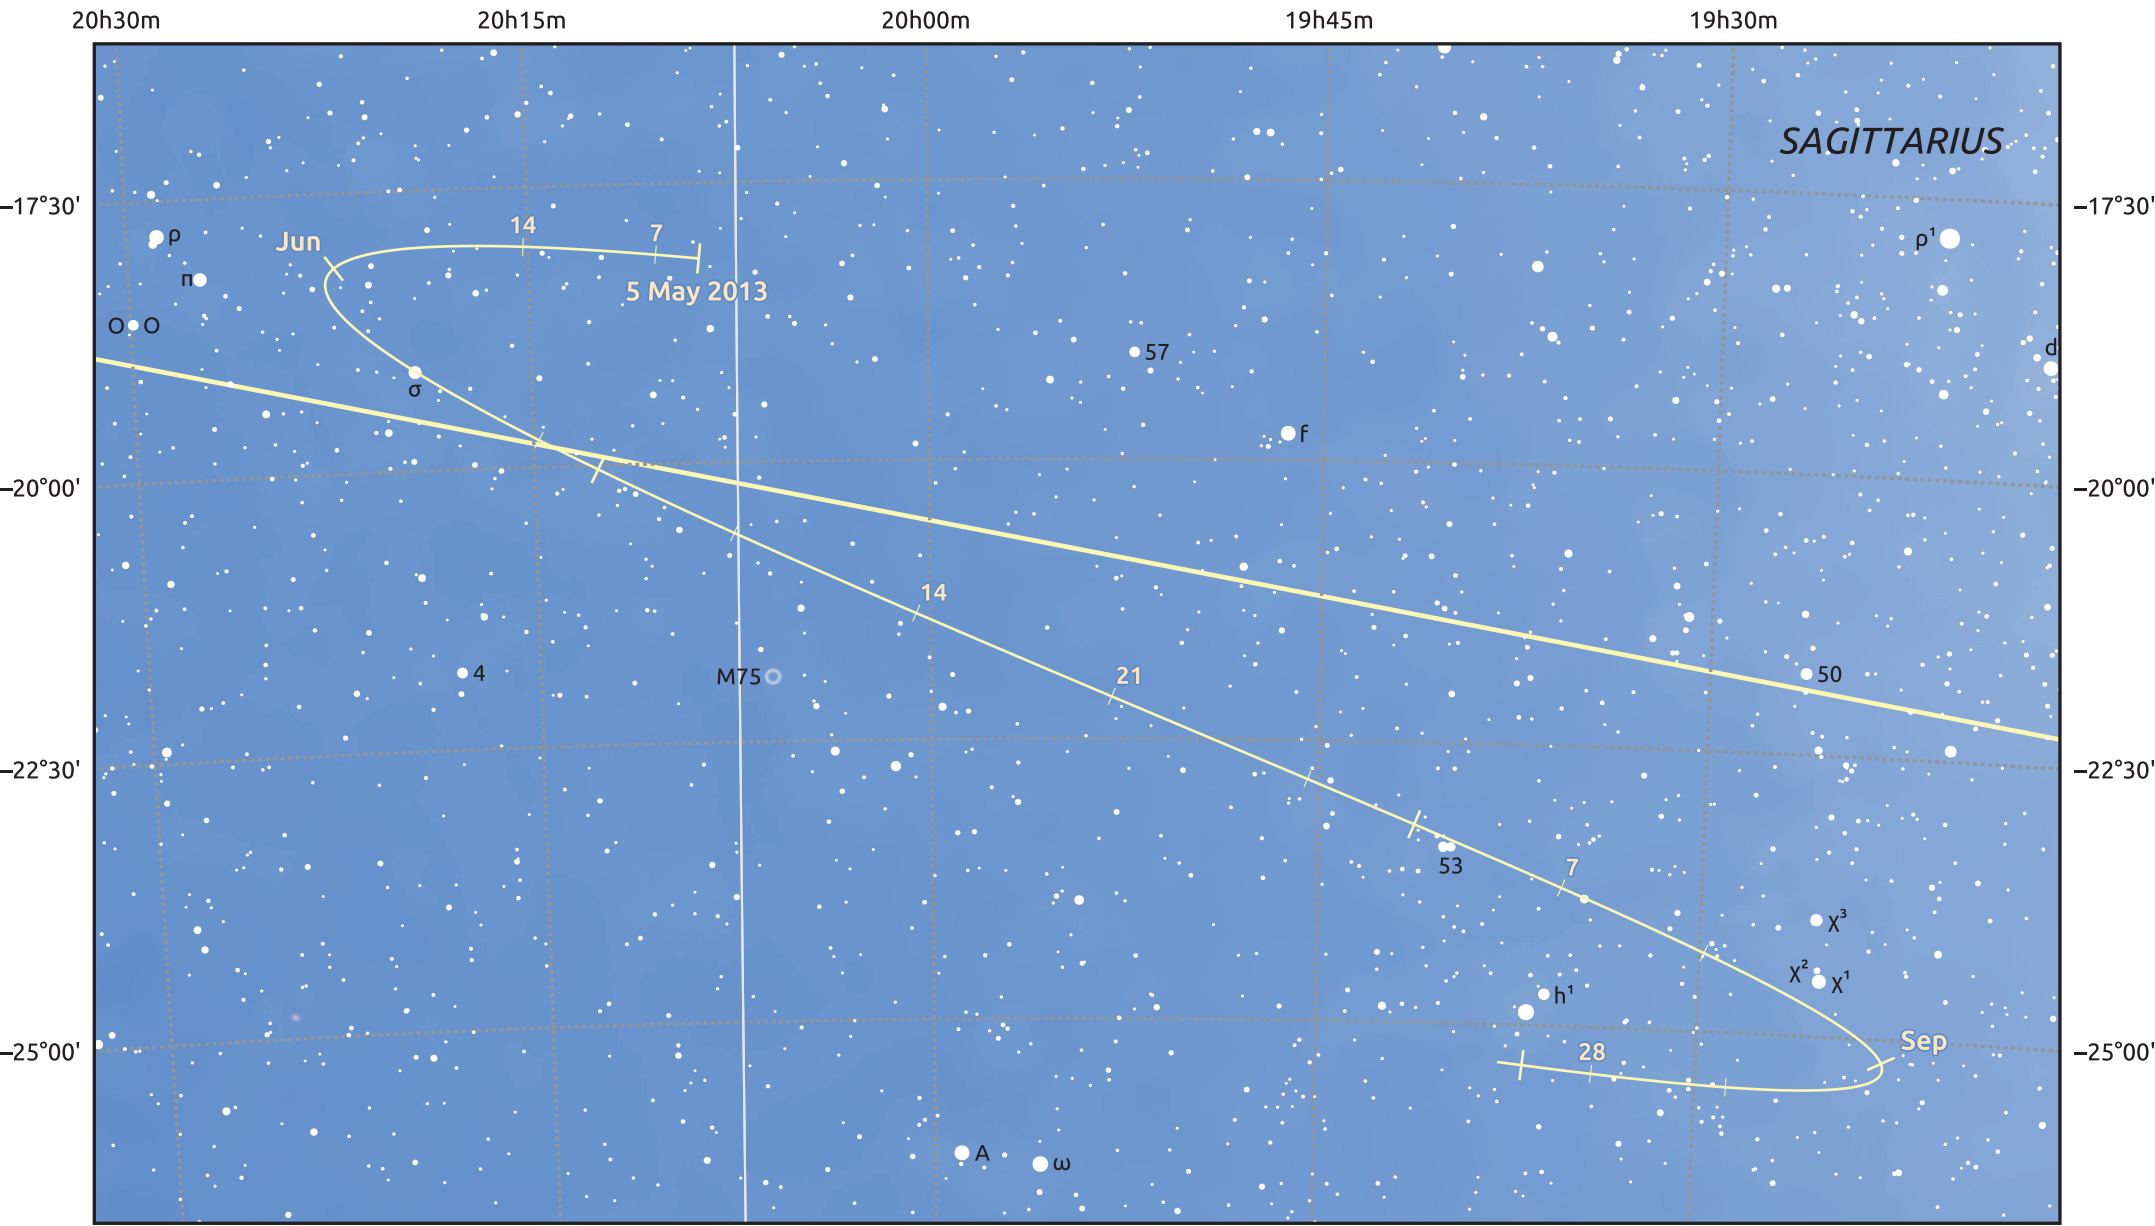

# The path of Asteroid 8 Flora around opposition on 19 Jul 2013

© Dominic Ford 2011–2025. Date markers placed at midnight UTC. Downloaded from <https://in-the-sky.org>

Magnitude scale: · 10.0 · 9.0 · 8.0 · 7.0 · 6.0 · 5.0 ● 4.0 ● 3.0

— Ecliptic Plane

Galaxy    Bright nebula    Open cluster    Globular cluster    Planetary nebula

Date	Mag	Phase
2013 Jun 1	10.4	97%
2013 Jun 16	10.0	98%
2013 Jul 1	9.5	99%
2013 Jul 16	8.9	100%
2013 Aug 1	9.2	100%
2013 Sep 1	9.9	97%
2013 Sep 3	10.0	96%
2013 Oct 1	10.4	94%