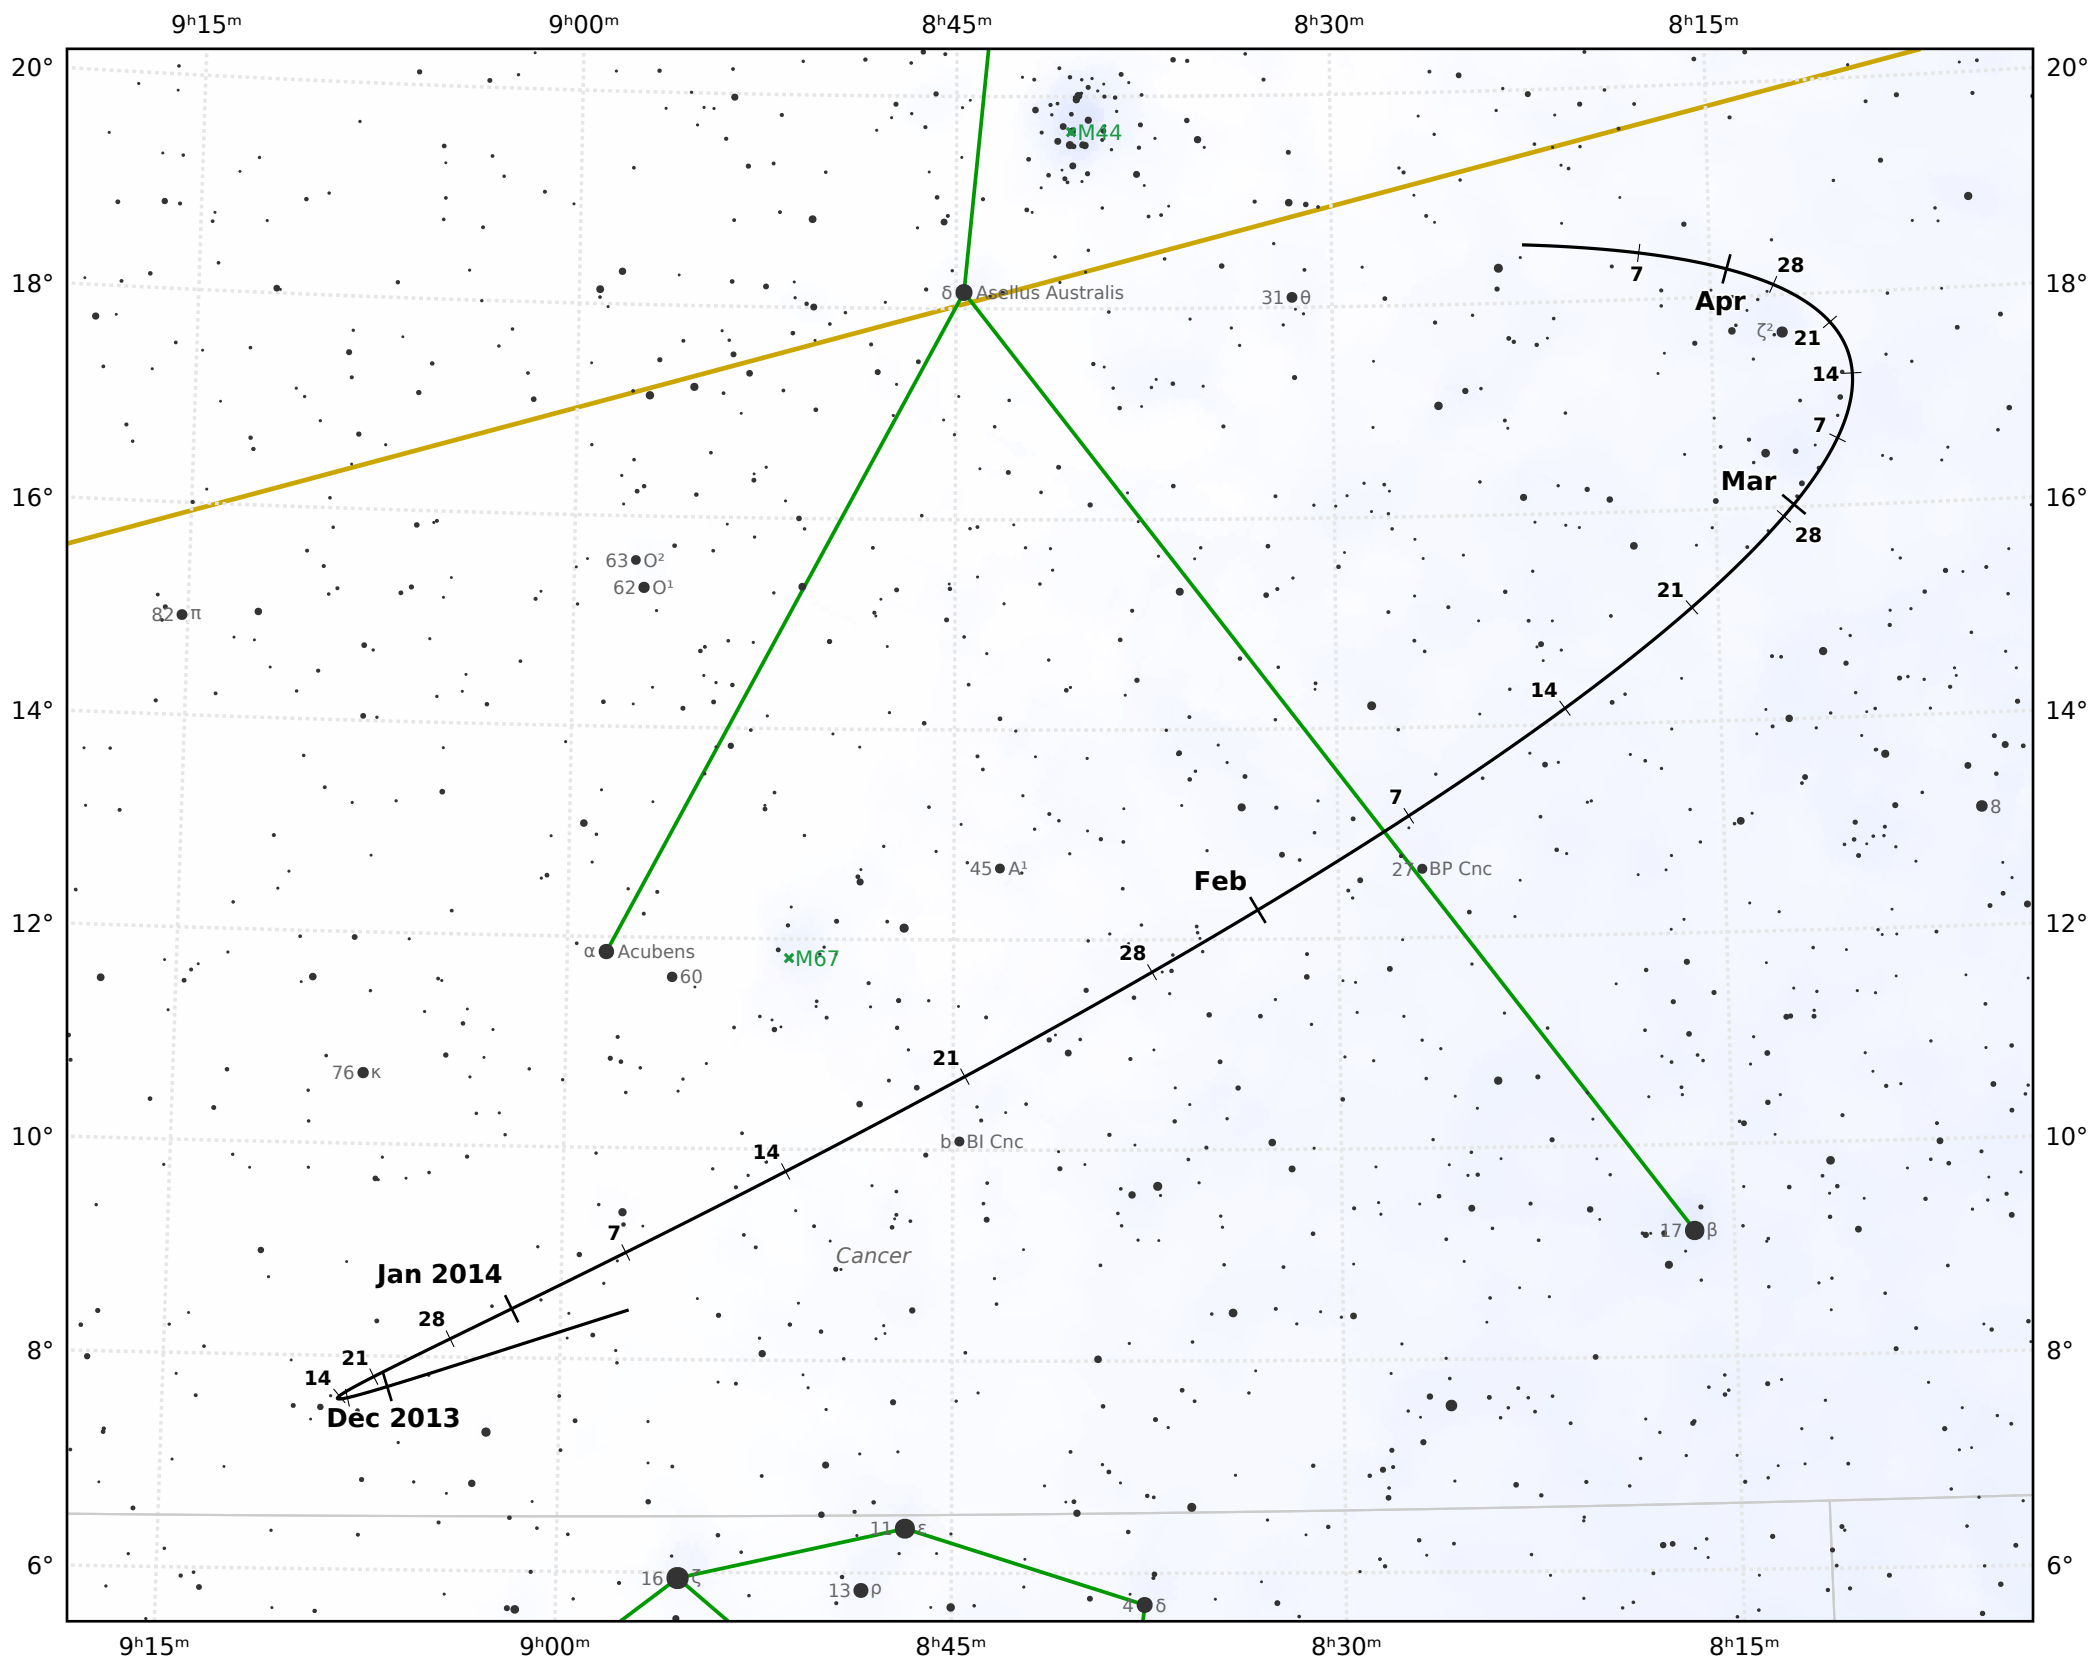

# The path of Asteroid 18 Melpomene around opposition on 29 Jan 2014

© Dominic Ford 2011-2021. Downloaded from <https://in-the-sky.org>

Magnitude scale: ● -9.5 ● -9.0 ● -8.5 ● -8.0 ● -7.5 ● -7.0 ● -6.5 ● -6.0 ● -5.5 ● -5.0 ● -4.5 ● -4.0 ● -3.5 ● -3.0

— Ecliptic Plane