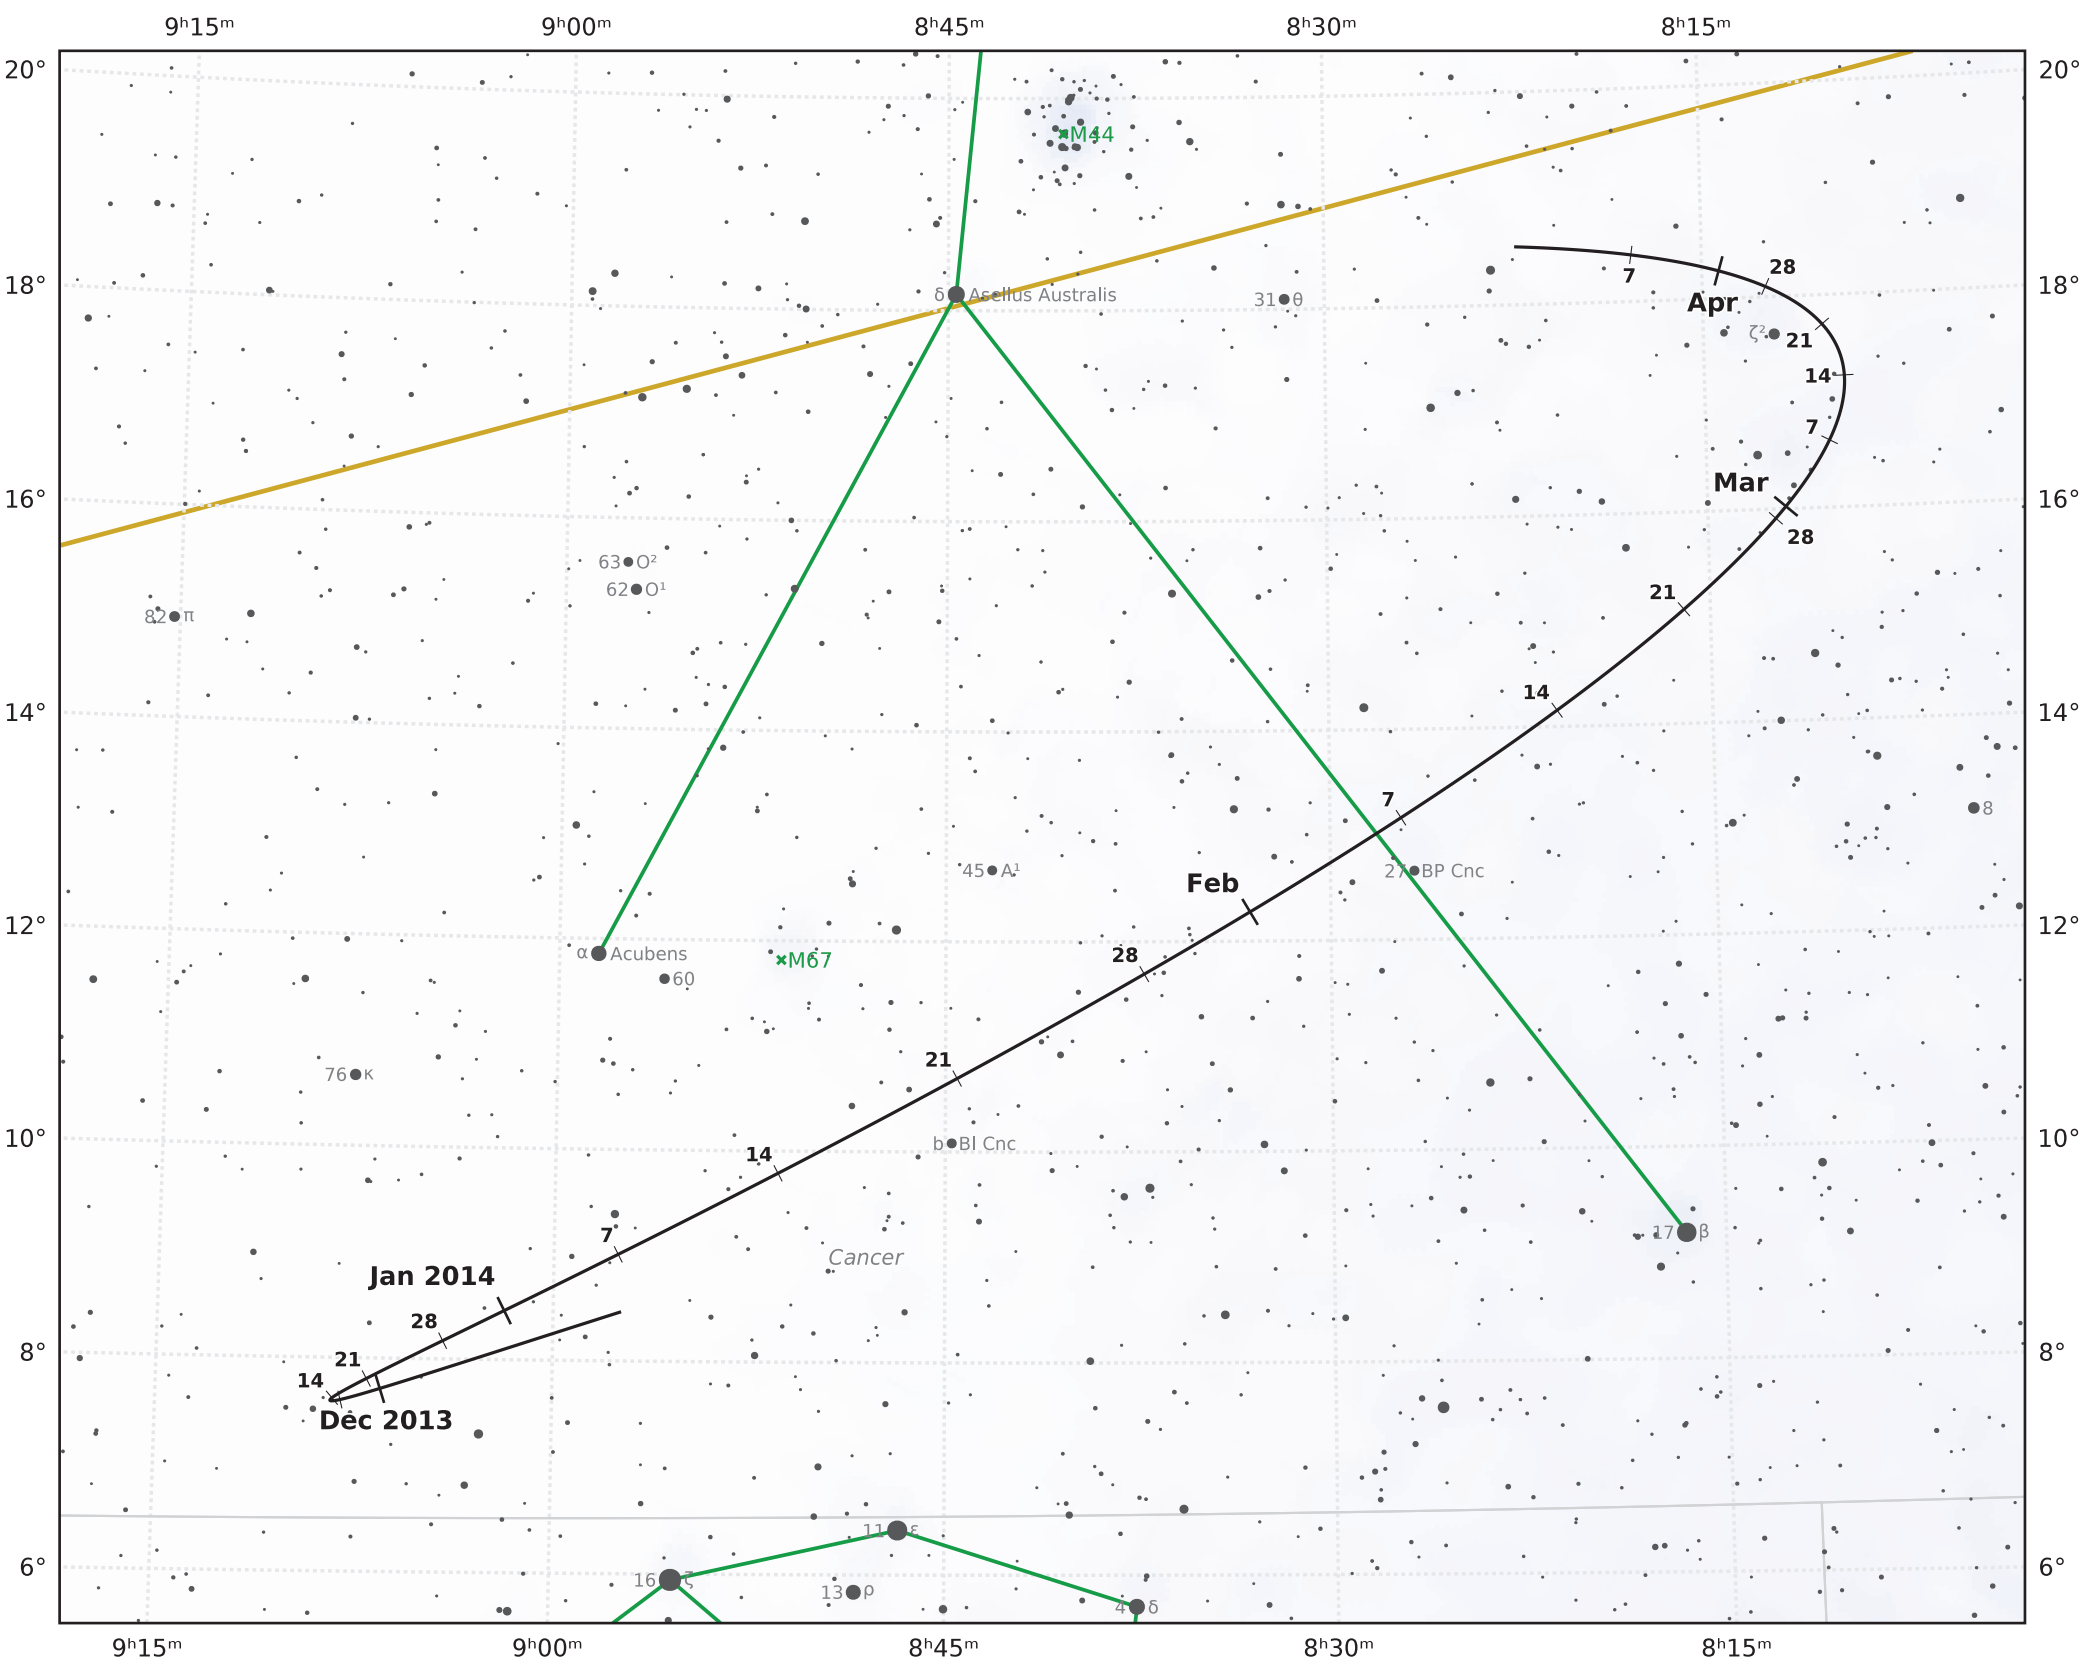

The path of Asteroid 18 Melpomene around opposition on 29 Jan 2014

© Dominic Ford 2011–2021. Downloaded from <https://in-the-sky.org>

Magnitude scale: 9.5 9.0 8.5 8.0 7.5 7.0 6.5 6.0 5.5 5.0 4.5 4.0 3.5 3.0

— Ecliptic Plane